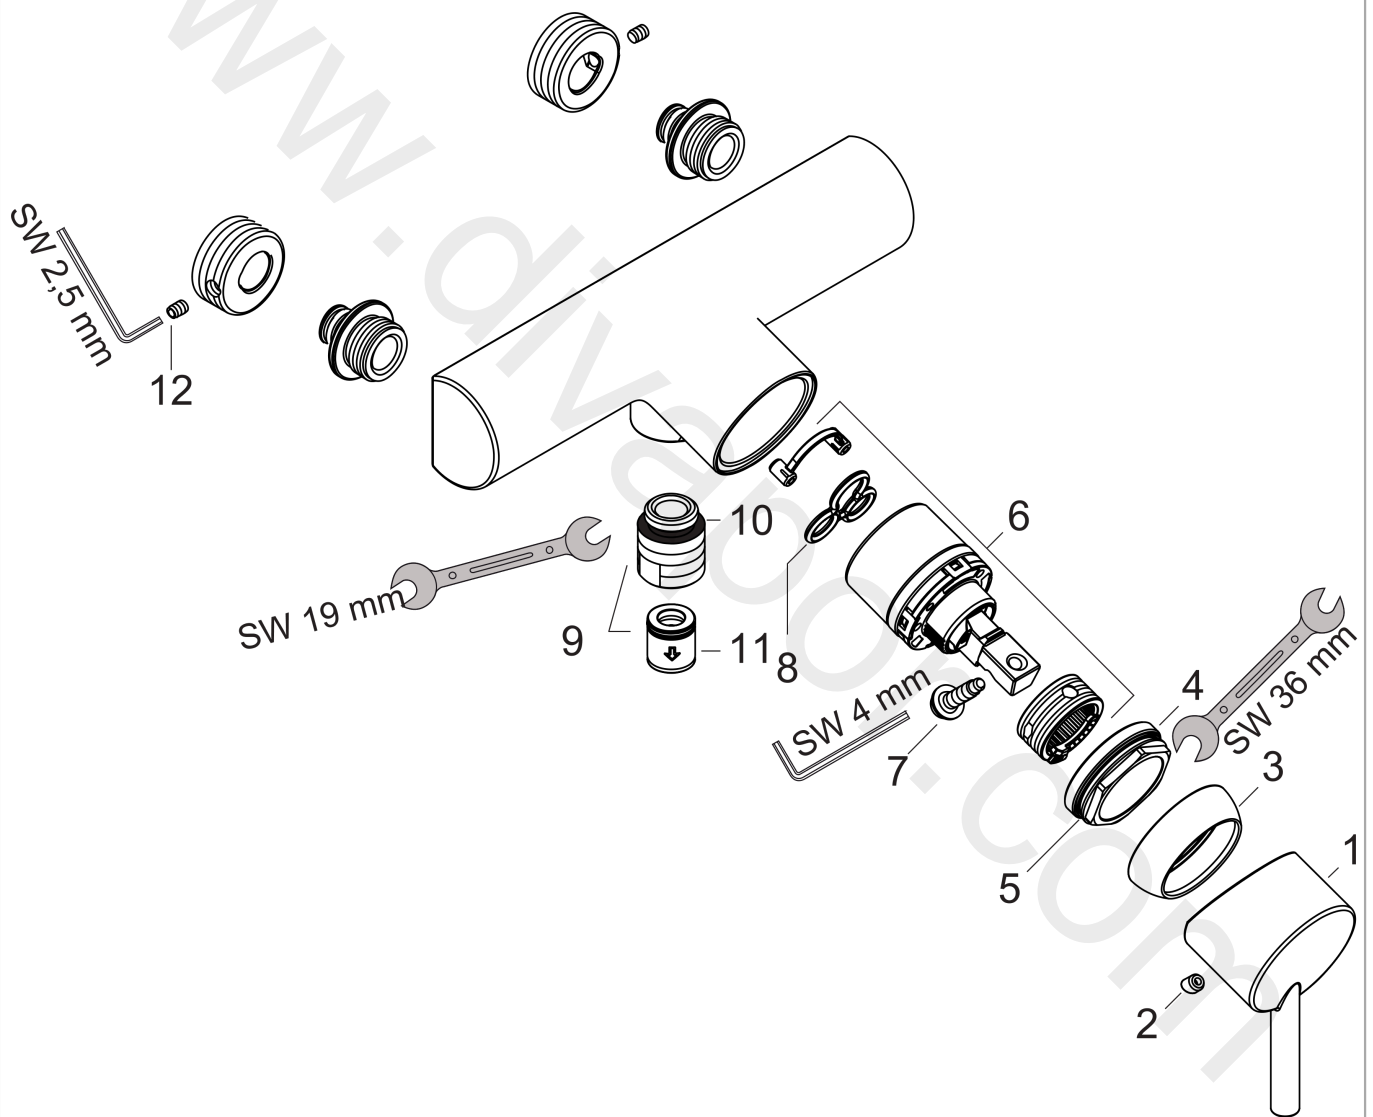

Talis
Single lever shower mixer for exposed installation Switzerland
 Surfaces: Article Number: **32643000**

Exploded Drawing

Year of production: **10/06 - 12/13**

Talis
Single lever shower mixer for exposed installation Switzerland
 Surfaces: Article Number: **32643000**

Spare part list

Year of production: **10/06 - 12/13**

Pos.	Description	Article Number	Price	PU
1	handle	32096000	£ 51,00	1
2	screw cover	96338000	£ 3,30	1
3	flange	97406000	£ 20,50	1
4	nut	97209000	£ 16,10	1
5	O-Ring 32x2	98193000	£ 3,30	1
6	cartridge, assy	92730000	£ 35,00	1
7	locking screw for handle	95140000	£ 6,10	1
8	seal	95008000	£ 9,00	1
9	Hose Connection	96044000	£ 25,00	1
10	O-ring 14x2	98129000	£ 3,30	1
11	set of non return valves DW 15	94074000	£ 16,10	1
12	hollow set screw M5x5	98446000	£ 3,30	1