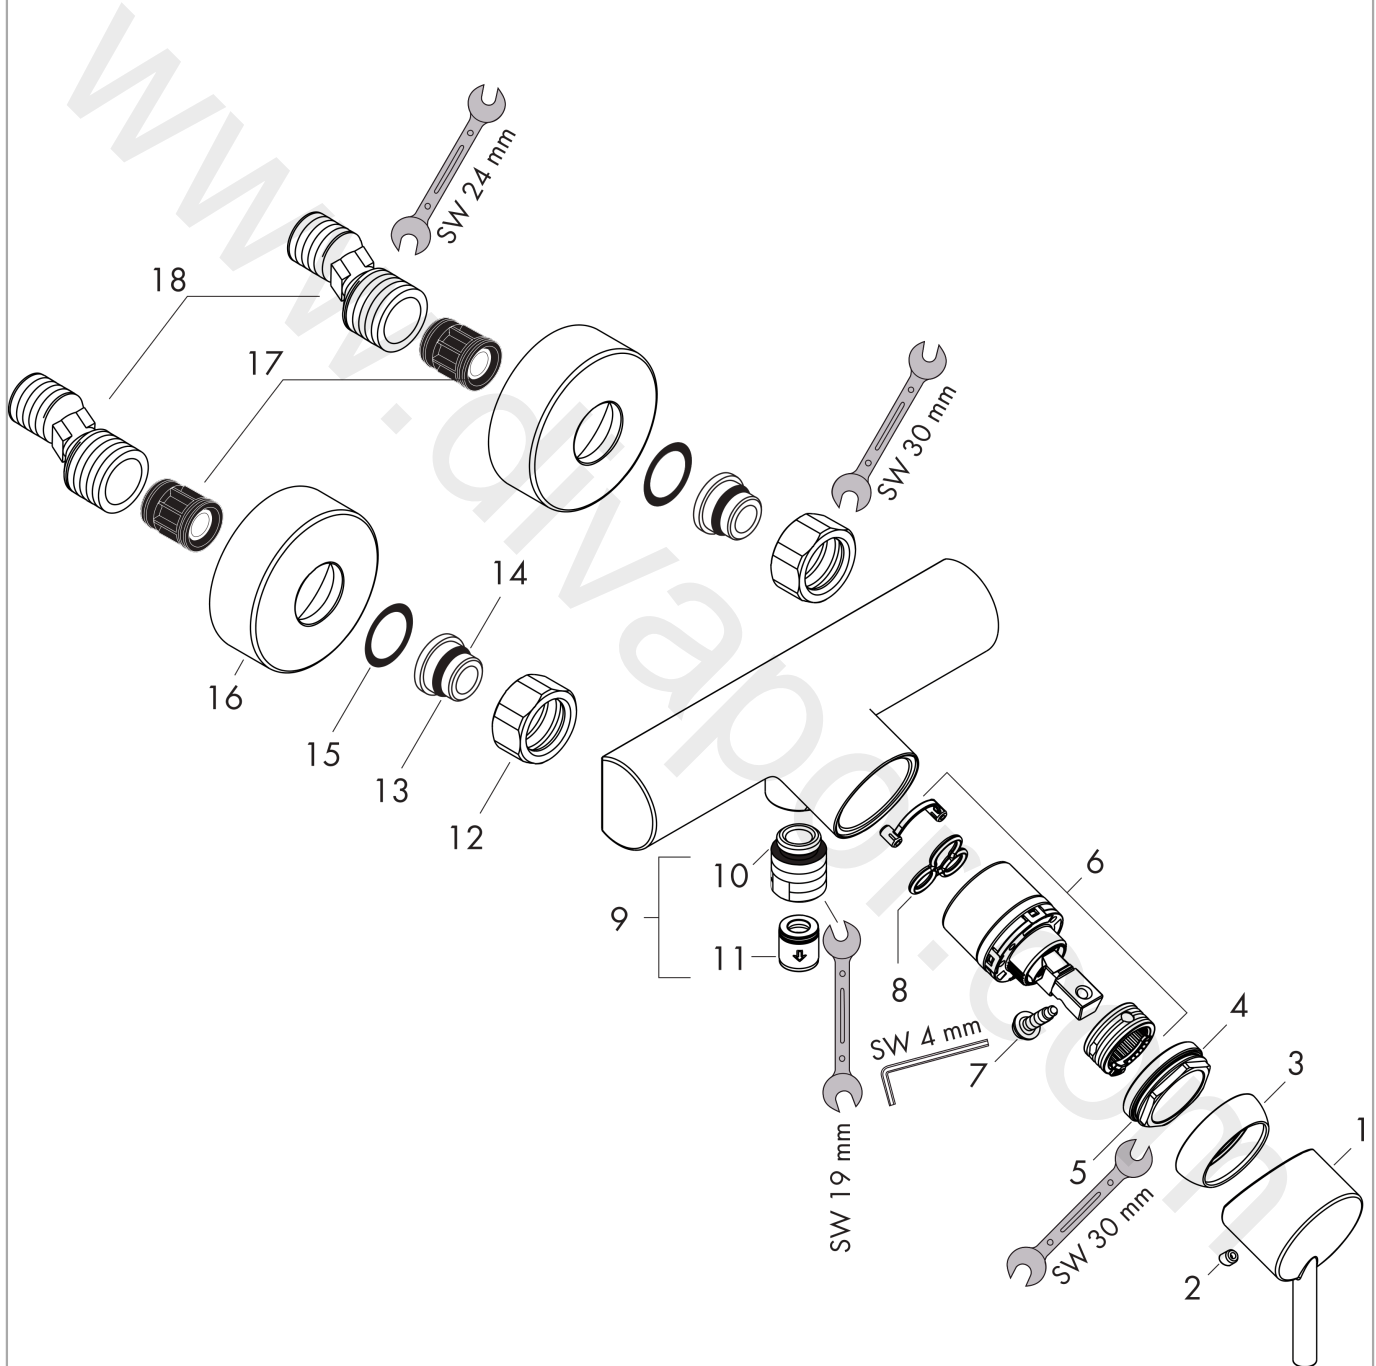

**Talis**  
**Single lever shower mixer for exposed installation**  
 Surfaces: Article Number: **32640000**

**Exploded Drawing**

Year of production: **10/06 - 06/22**

**Talis**  
**Single lever shower mixer for exposed installation**  
 Surfaces: Article Number: **32640000**

## Spare part list

Year of production: **10/06 - 06/22**

Pos.	Description	Article Number	Price	PU
1	handle	32096000	£ 51,00	1
2	screw cover	96338000	£ 3,30	1
3	flange	97406000	£ 20,50	1
4	nut	97209000	£ 16,10	1
5	O-Ring 32x2	98193000	£ 3,30	1
6	cartridge, assy	92730000	£ 35,00	1
7	locking screw for handle	95140000	£ 6,10	1
8	seal	95008000	£ 9,00	1
9	Hose Connection	96044000	£ 25,00	1
10	O-ring 14x2	98129000	£ 3,30	1
11	set of non return valves DW 15	94074000	£ 16,10	1
12	set of nuts	96157000	£ 35,00	1
13	connecting thread	97220000	£ 16,10	1
14	O-ring 15x2	98163000	£ 3,30	1
15	filter packing	96922000	£ 9,00	1
16	escutcheon Ø 68 mm	96467000	£ 20,50	1
17	noise reduction	96429000	£ 6,10	1
18	set of S-unions (±12 mm)	94140000	£ 51,00	1
a	set of S-unions (±32 mm)	98592000	£ 43,00	1