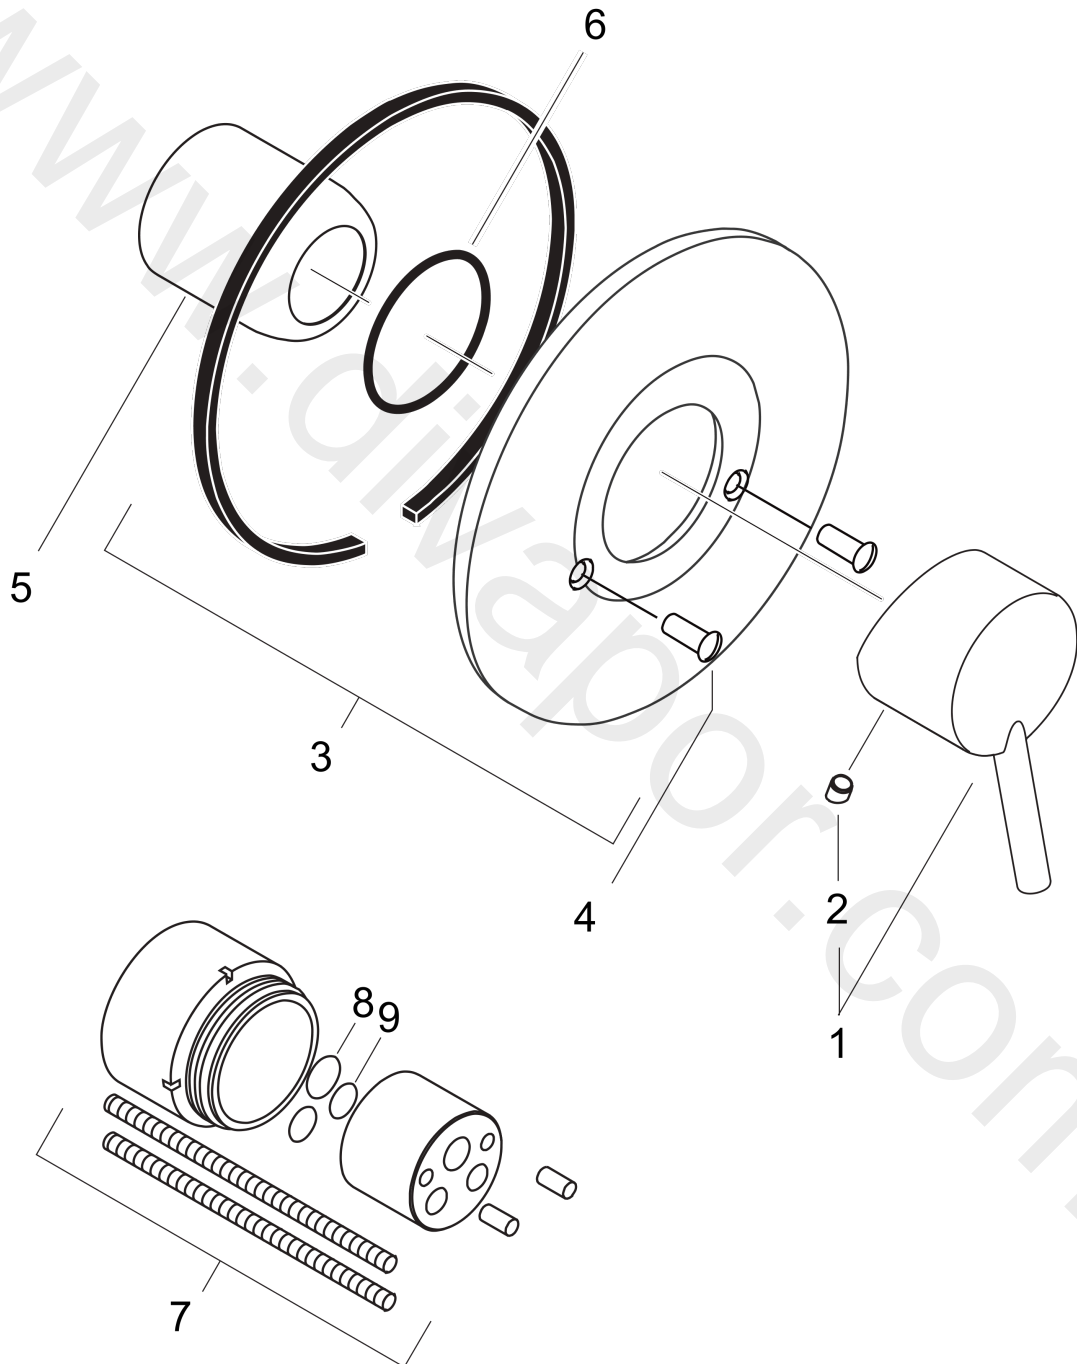

**Talis S**  
**Single lever shower mixer for concealed installation**  
 Surfaces: Article Number: **32635000**

**Exploded Drawing**

Year of production: **09/02 - 03/15**

**Talis S**  
**Single lever shower mixer for concealed installation**  
 Surfaces: Article Number: **32635000**

### Spare part list

Year of production: **09/02 - 03/15**

Pos.	Description	Article Number	Price	PU
1	handle	32092000	£ 64,00	1
2	screw cover	96338000	£ 3,30	1
3	escutcheon Ø 150 mm	96555000	£ 64,00	1
4	hollow screw	96065000	£ 6,10	1
5	flange	95010000	£ 35,00	1
6	O-Ring 48x3	95508000	£ 3,30	1
7	extension set 28 mm shower mixer	32698000	£ 137,00	1
8	O-ring 12x1,5	98430000	£ 3,30	1
9	O-ring 10x1,5	98123000	£ 3,30	1
a	base body	13620180	£ 179,00	1