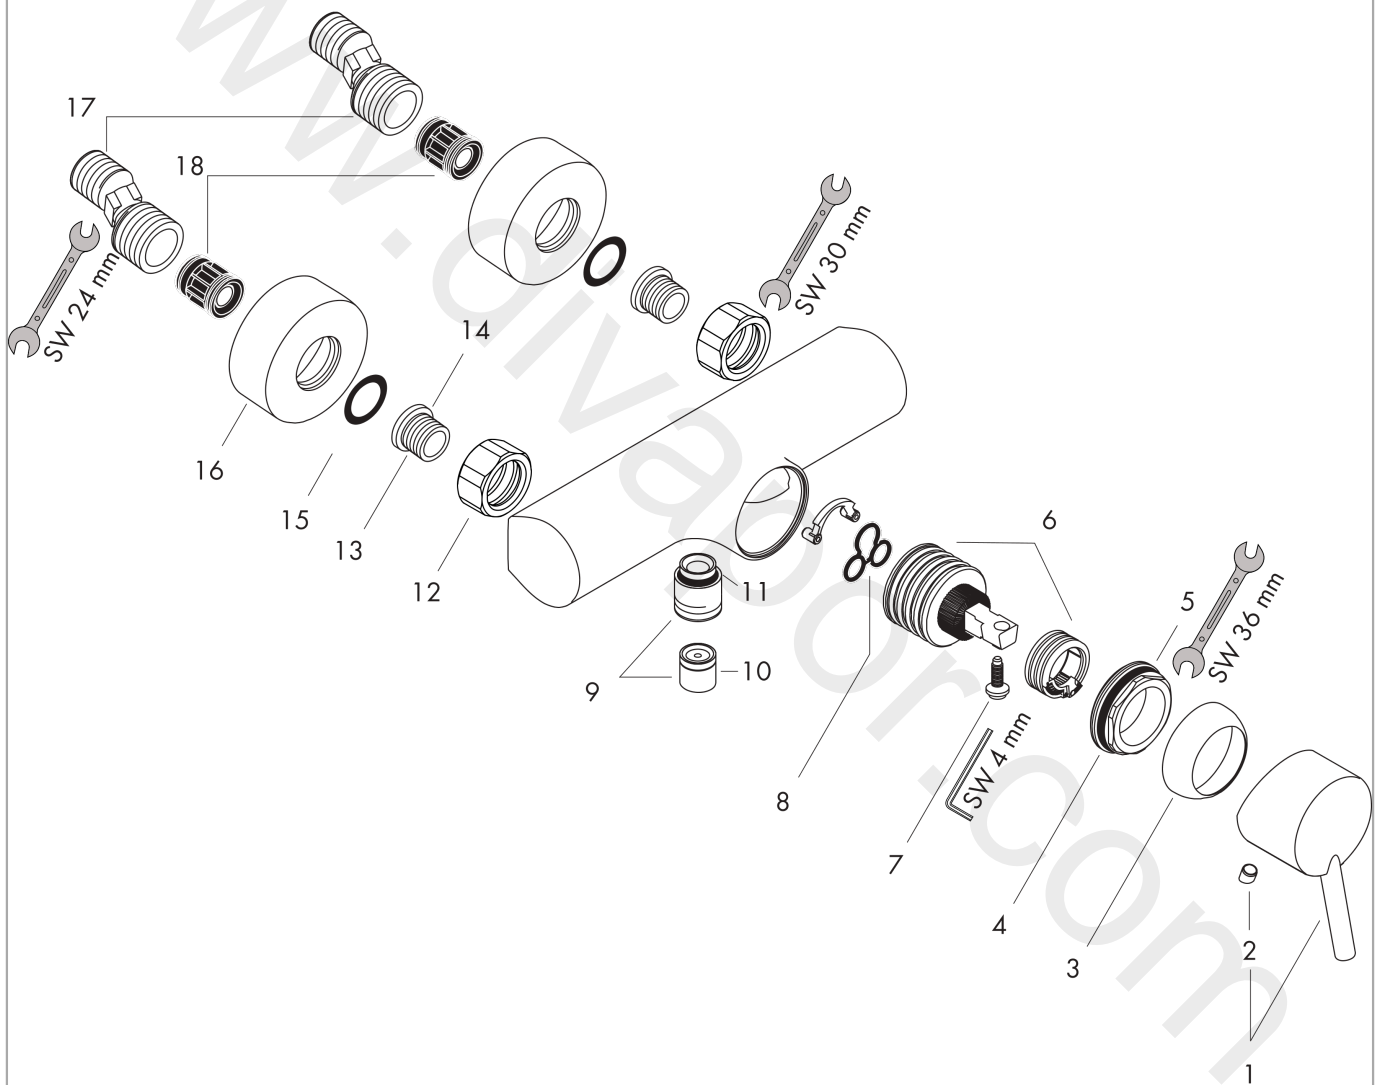

**Talis S**  
**Single lever shower mixer for exposed installation**  
 Surfaces: Article Number: **32620000**

**Exploded Drawing**

Year of production: **09/02 - 04/09**

**Talis S**  
**Single lever shower mixer for exposed installation**  
 Surfaces: Article Number: **32620000**

## Spare part list

Year of production: **09/02 - 04/09**

Pos.	Description	Article Number	Price	PU
1	handle	32092000	£ 64,00	1
2	screw cover	96338000	£ 3,30	1
3	flange	96656000	£ 6,10	1
4	nut	96690000	£ 13,30	1
5	O-ring 36x2	98156000	£ 3,30	1
6	cartridge, assy	92730000	£ 35,00	1
7	locking screw for handle	96059000	£ 9,00	1
8	seal	95008000	£ 9,00	1
9	Hose Connection	96044000	£ 25,00	1
10	set of non return valves DW 15	94074000	£ 16,10	1
11	O-ring 14x2	98129000	£ 3,30	1
12	set of nuts	96157000	£ 35,00	1
13	connecting thread	97220000	£ 16,10	1
14	O-ring 15x2	98163000	£ 3,30	1
15	filter packing	96922000	£ 9,00	1
16	escutcheon Ø 68 mm	96467000	£ 20,50	1
17	set of S-unions (±12 mm)	94140000	£ 51,00	1
18	noise reduction	96429000	£ 6,10	1
a	set of S-unions (±32 mm)	98592000	£ 43,00	1