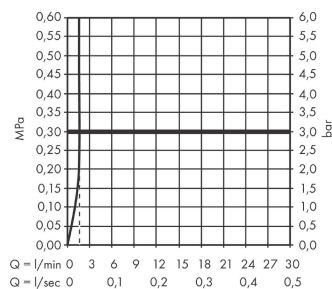

Metropol

Single lever basin mixer 110 with lever handle and push-open waste set 3 ticks

Finish: **Brushed Black Chrome** Article Number: **32585349**

Description

product features

- consists of: single lever basin mixer, waste set
- ComfortZone 110
- projection: 135 mm
- spout height: 108 mm
- handle variant: lever handle
- maximum flow rate at 3 bar: 1,9 l/min
- ceramic cartridge
- temperature limitation adjustable
- push-open waste set G 1¼
- material waste set: metal
- connection type: G ½ connections
- connection dimension: DN15

Technology

Product image

Scale drawing

Flowchart

Metropol

Single lever basin mixer 110 with lever handle and push-open waste set 3 ticks

Finish: **Brushed Black Chrome** Article Number: **32585349**

Exploded Drawing

Year of production: >04/20

Metropol**Single lever basin mixer 110 with lever handle and push-open waste set 3 ticks**Finish: **Brushed Black Chrome** Article Number: **32585349****Spare part list**

Year of production: >04/20