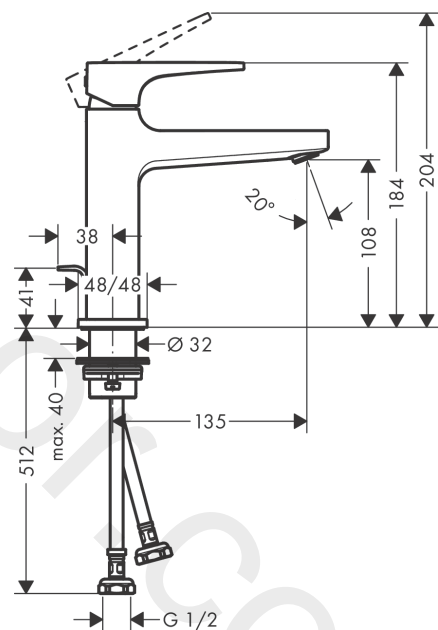

Metropol

Single lever basin mixer 110 with lever handle and push-open waste set 3 ticks

Finish: **Brushed Black Chrome** Article Number: **32585349**

Description

product features

- consists of: single lever basin mixer, waste set
- ComfortZone 110
- projection: 135 mm
- spout height: 108 mm
- handle variant: lever handle
- maximum flow rate at 3 bar: 1,9 l/min
- ceramic cartridge
- temperature limitation adjustable
- push-open waste set G 1¼
- material waste set: metal
- connection type: G ½ connections
- connection dimension: DN15

Technology

Product image

Scale drawing

Flowchart

Metropol

Single lever basin mixer 110 with lever handle and push-open waste set 3 ticks

Finish: **Brushed Black Chrome** Article Number: **32585349**

Exploded Drawing

Year of production: >04/20

Metropol**Single lever basin mixer 110 with lever handle and push-open waste set 3 ticks**Finish: **Brushed Black Chrome** Article Number: **32585349****Spare part list**

Year of production: >04/20

Pos.	Description	Article Number	Price	PU
1	handle	92995340	£ 118,00	1
2	screw cover	95704000	£ 3,30	1
3	hollow set screw M6x10 DIN 916	96029000	£ 3,30	1
4	flange	92625340	£ 51,00	1
5	nut	92689000	£ 25,00	1
6	O-ring 27x1,5	92527000	£ 13,30	1
7	O-ring 25x1,5	98146000	£ 3,30	1
8	cartridge, assy	95973000	£ 79,00	1
9	seal	98865000	£ 35,00	1
10	adapter for cartridge	92628000	£ 20,50	1
11	adapter for cartridge	98866000	£ 35,00	1
12	O-ring 23x2	98398000	£ 3,30	1
13	aerator M24x1 (1,9 l/min)	92300340	£ 51,00	1
14	O-ring 32x1,5	92936000	£ 3,30	1
15	escutcheon	93048340	£ 64,00	1
16	flat seal	98749000	£ 6,10	1
17	fixing set (Ø 32)	13961000	£ 25,00	1
18	lever collar	97548000	£ 3,30	1
19	connection hose 600 mm M8x0,75 G1/2	92482000	£ 43,00	1
20	O-ring 6,6x1,6	93019000	£ 3,30	1
a	push-open waste set	50100340	£ 117,00	1
b	fixation extension 35 mm	13898000	£ 79,00	1