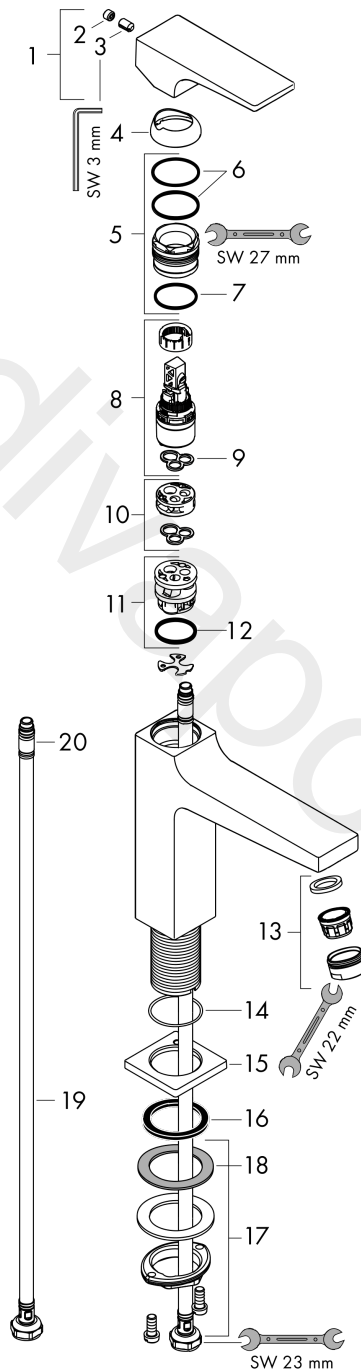

Metropol

Single lever basin mixer 110 with lever handle and push-open waste set 3 ticks

Finish: **Brushed Black Chrome** Article Number: **32585349**

Description

product features

- consists of: single lever basin mixer, waste set
- ComfortZone 110
- projection: 135 mm
- spout height: 108 mm
- handle variant: lever handle
- maximum flow rate at 3 bar: 1,9 l/min
- ceramic cartridge
- temperature limitation adjustable
- push-open waste set G 1¼
- material waste set: metal
- connection type: G ½ connections
- connection dimension: DN15

Technology

Product image

Scale drawing

Flowchart

Metropol

Single lever basin mixer 110 with lever handle and push-open waste set 3 ticks

Finish: **Brushed Black Chrome** Article Number: **32585349**

Exploded Drawing

Year of production: >04/20

Metropol**Single lever basin mixer 110 with lever handle and push-open waste set 3 ticks**Finish: **Brushed Black Chrome** Article Number: **32585349****Spare part list**

Year of production: >04/20

Pos.	Description	Article Number	Price	PU
1	handle	92995340	£ 118,00	1
2	screw cover	95704000	£ 3,30	1
3	hollow set screw M6x10 DIN 916	96029000	£ 3,30	1
4	flange	92625340	£ 51,00	1
5	nut	92689000	£ 25,00	1
6	O-ring 27x1,5	92527000	£ 13,30	1
7	O-ring 25x1,5	98146000	£ 3,30	1
8	cartridge, assy	95973000	£ 79,00	1
9	seal	98865000	£ 35,00	1
10	adapter for cartridge	92628000	£ 20,50	1
11	adapter for cartridge	98866000	£ 35,00	1
12	O-ring 23x2	98398000	£ 3,30	1
13	aerator M24x1 (1,9 l/min)	92300340	£ 51,00	1
14	O-ring 32x1,5	92936000	£ 3,30	1
15	escutcheon	93048340	£ 64,00	1
16	flat seal	98749000	£ 6,10	1
17	fixing set (Ø 32)	13961000	£ 25,00	1
18	lever collar	97548000	£ 3,30	1
19	connection hose 600 mm M8x0,75 G1/2	92482000	£ 43,00	1
20	O-ring 6,6x1,6	93019000	£ 3,30	1
a	push-open waste set	50100340	£ 117,00	1
b	fixation extension 35 mm	13898000	£ 79,00	1