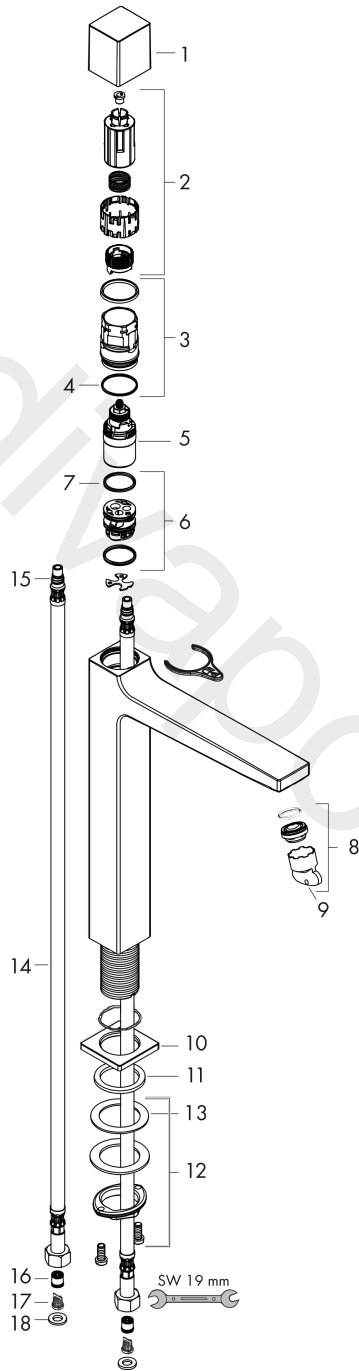

Metropol
Basin mixer 110 Select with push-open waste set
 Surfaces: Article Number: **32571000**

Exploded Drawing

Year of production: **03/17 - 02/18**

Metropol
Basin mixer 110 Select with push-open waste set
 Surfaces: Article Number: **32571000**

Spare part list

Year of production: 03/17 - 02/18

Pos.	Description	Article Number	Price	PU
1	handle	93070000	£ 79,00	1
2	adapter for handle	92526000	£ 25,00	1
3	nut	92528000	£ 64,00	1
4	O-ring 27x1,5	92527000	£ 13,30	1
5	cartridge, assy	92529000	£ 110,00	1
6	adapter for cartridge	98866000	£ 35,00	1
7	O-ring 23x2	98398000	£ 3,30	1
8	aerator M24x1 (5 l/min)	92996000	£ 35,00	1
9	service tool	95661000	£ 6,10	1
10	escutcheon	93048000	£ 43,00	1
11	flat seal	98749000	£ 6,10	1
12	fixing set (Ø 32)	13961000	£ 25,00	1
13	lever collar	97548000	£ 3,30	1
14	connection hose 450 mm M8x0,75 G3/8	93405000	£ 43,00	1
15	O-ring 7x1,5	98422000	£ 3,30	1
16	non return valve DW 10	96456000	£ 9,00	1
17	filter	92532000	£ 9,00	1
18	sealing set	92533000	£ 3,30	1
a	push-open waste set	50100000	£ 78,00	1
b	fixation extension 35 mm	13898000	£ 79,00	1