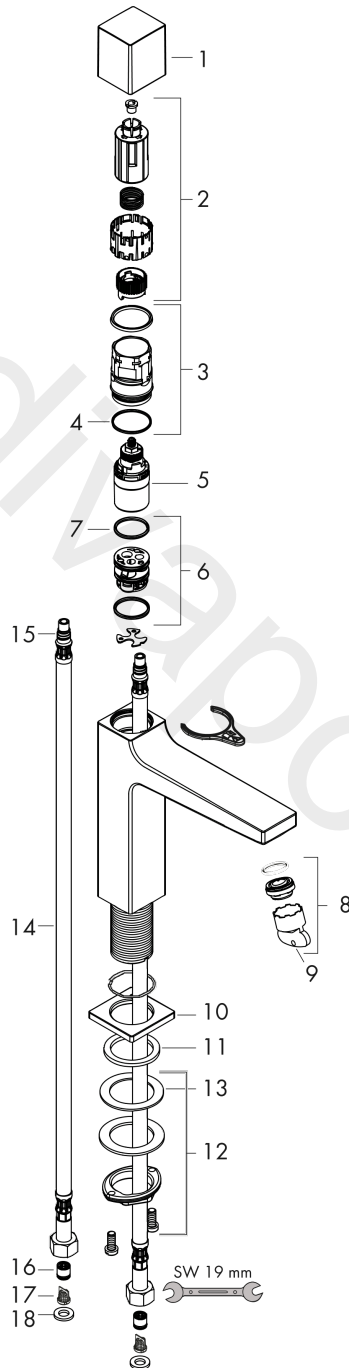

**Metropol**  
**Basin mixer 100 Select with push-open waste set**  
 Surfaces: Article Number: **32570000**

**Exploded Drawing**

Year of production: **03/17 - 02/18**

**Metropol**  
**Basin mixer 100 Select with push-open waste set**  
 Surfaces: Article Number: **32570000**

### Spare part list

Year of production: 03/17 - 02/18

Pos.	Description	Article Number	Price	PU
1	handle	93070000	£ 79,00	1
2	adapter for handle	92526000	£ 25,00	1
3	nut	92528000	£ 64,00	1
4	O-ring 27x1,5	92527000	£ 13,30	1
5	cartridge, assy	92529000	£ 110,00	1
6	adapter for cartridge	98866000	£ 35,00	1
7	O-ring 23x2	98398000	£ 3,30	1
8	aerator M24x1 (5 l/min)	92996000	£ 35,00	1
9	service tool	95661000	£ 6,10	1
10	escutcheon	93048000	£ 43,00	1
11	flat seal	98749000	£ 6,10	1
12	fixing set (Ø 32)	13961000	£ 25,00	1
13	lever collar	97548000	£ 3,30	1
14	connection hose 450 mm M8x0,75 G3/8	93405000	£ 43,00	1
15	O-ring 7x1,5	98422000	£ 3,30	1
16	non return valve DW 10	96456000	£ 9,00	1
17	filter	92532000	£ 9,00	1
18	sealing set	92533000	£ 3,30	1
a	push-open waste set	50100000	£ 78,00	1
b	fixation extension 35 mm	13898000	£ 79,00	1