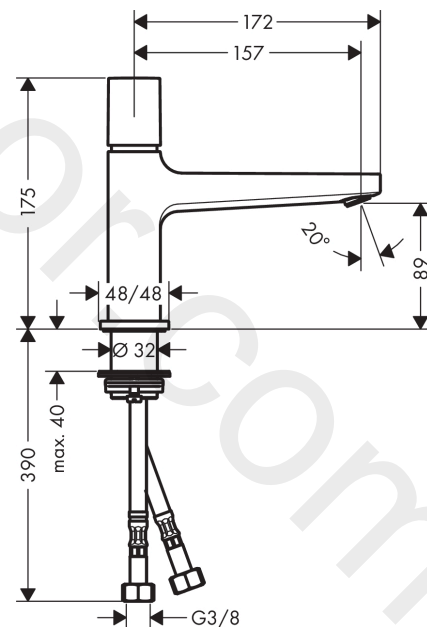

Metropol
Basin mixer 100 Select with push-open waste set
 Finish: **Chrome** Article Number: **32570000**

Description

product features

- consists of: Basin mixer, waste set
- ComfortZone 100
- projection: 157 mm
- spout height: 89 mm
- handle variant: Select
- spray type: normal spray
- maximum flow rate at 3 bar: 5 l/min
- Select cartridge with temperature control
- temperature limitation adjustable
- suitable for continuous flow water heaters
- push-open waste set G 1¼
- material waste set: metal
- connection type: G ¾ connections
- connection dimension: DN15
- EU taxonomy: max. 6 l/min - Substantial Contribution (SC) possible
- WRAS 2305024
- WRAS 2305024 - Approval letter 2305024

Article Details

Price excl. VAT

408,33 £

Technology

Product image

Scale drawing

Metropol
Basin mixer 100 Select with push-open waste set
 Finish: **Chrome** Article Number: **32570000**

Flowchart

www.divapor.com

Metropol
Basin mixer 100 Select with push-open waste set
 Finish: **Chrome** Article Number: **32570000**

Exploded Drawing

Year of production: >03/18

Metropol
Basin mixer 100 Select with push-open waste set
 Finish: **Chrome** Article Number: **32570000**

Spare part list

Year of production: >03/18

Pos.	Description	Article Number	Price	PU
1	handle	93070000	£ 79,00	1
2	adapter for handle	92526000	£ 25,00	1
3	nut	92528000	£ 64,00	1
4	O-ring 27x1,5	92527000	£ 13,30	1
5	cartridge, assy	92529000	£ 110,00	1
6	adapter for cartridge	98866000	£ 35,00	1
7	O-ring 23x2	98398000	£ 3,30	1
8	aerator M24x1 (5 l/min)	92996000	£ 35,00	1
9	service tool	95661000	£ 6,10	1
10	escutcheon	93048000	£ 43,00	1
11	flat seal	98749000	£ 6,10	1
12	fixing set (Ø 32)	13961000	£ 25,00	1
13	lever collar	97548000	£ 3,30	1
14	connection hose 450 mm M8x0,75 G3/8	93405000	£ 43,00	1
15	O-ring 7x1,5	98422000	£ 3,30	1
16	non return valve DW 10	96456000	£ 9,00	1
17	filter	92532000	£ 9,00	1
18	sealing set	92533000	£ 3,30	1
a	push-open waste set	50100000	£ 78,00	1
b	fixation extension 35 mm	13898000	£ 79,00	1