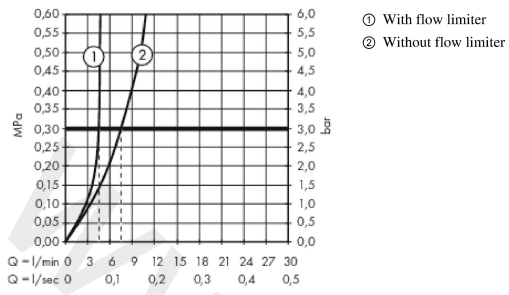

Metropol
Basin mixer 100 Select with push-open waste set
 Finish: **Chrome** Article Number: **32570000**

Description

product features

- consists of: Basin mixer, waste set
- ComfortZone 100
- projection: 157 mm
- spout height: 89 mm
- handle variant: Select
- spray type: normal spray
- maximum flow rate at 3 bar: 5 l/min
- Select cartridge with temperature control
- temperature limitation adjustable
- suitable for continuous flow water heaters
- push-open waste set G 1¼
- material waste set: metal
- connection type: G ¾ connections
- connection dimension: DN15
- EU taxonomy: max. 6 l/min - Substantial Contribution (SC) possible
- WRAS 2305024
- WRAS 2305024 - Approval letter 2305024

Article Details

Price excl. VAT

408,33 £

Technology

Product image

Scale drawing

Metropol
Basin mixer 100 Select with push-open waste set
 Finish: **Chrome** Article Number: **32570000**

Flowchart