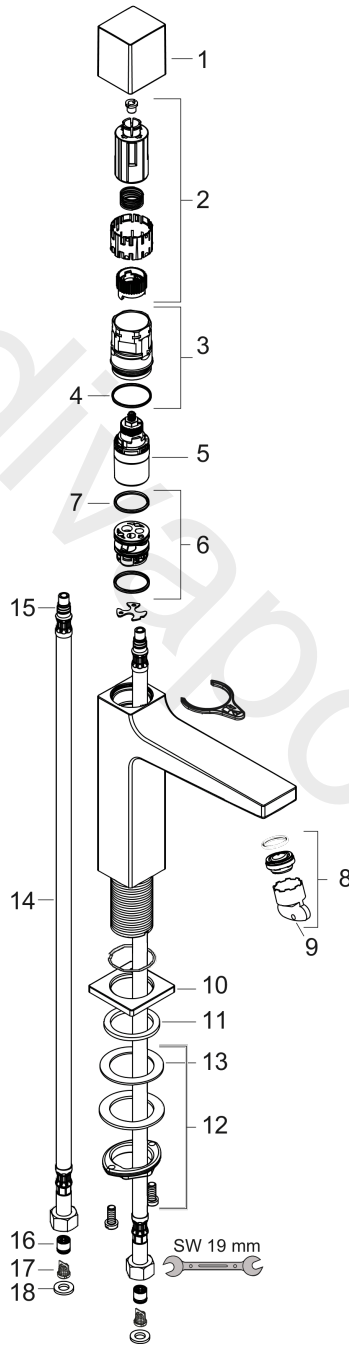

Metropol
Basin mixer 100 Select with push-open waste set
 Finish: **Chrome** Article Number: **32570000**

Description

product features

- consists of: Basin mixer, waste set
- ComfortZone 100
- projection: 157 mm
- spout height: 89 mm
- handle variant: Select
- spray type: normal spray
- maximum flow rate at 3 bar: 5 l/min
- Select cartridge with temperature control
- temperature limitation adjustable
- suitable for continuous flow water heaters
- push-open waste set G 1¼
- material waste set: metal
- connection type: G ¾ connections
- connection dimension: DN15
- EU taxonomy: max. 6 l/min - Substantial Contribution (SC) possible
- WRAS 2305024
- WRAS 2305024 - Approval letter 2305024

Article Details

Price excl. VAT

408,33 £

Technology

Product image

Scale drawing

Metropol
Basin mixer 100 Select with push-open waste set
 Finish: **Chrome** Article Number: **32570000**

Flowchart

www.divapor.com

Metropol
Basin mixer 100 Select with push-open waste set
 Finish: **Chrome** Article Number: **32570000**

Exploded Drawing

Year of production: >03/18

Metropol
Basin mixer 100 Select with push-open waste set
 Finish: **Chrome** Article Number: **32570000**

Spare part list

Year of production: >03/18

Pos.	Description	Article Number	Price	PU
1	handle	93070000	£ 79,00	1
2	adapter for handle	92526000	£ 25,00	1
3	nut	92528000	£ 64,00	1
4	O-ring 27x1,5	92527000	£ 13,30	1
5	cartridge, assy	92529000	£ 110,00	1
6	adapter for cartridge	98866000	£ 35,00	1
7	O-ring 23x2	98398000	£ 3,30	1
8	aerator M24x1 (5 l/min)	92996000	£ 35,00	1
9	service tool	95661000	£ 6,10	1
10	escutcheon	93048000	£ 43,00	1
11	flat seal	98749000	£ 6,10	1
12	fixing set (Ø 32)	13961000	£ 25,00	1
13	lever collar	97548000	£ 3,30	1
14	connection hose 450 mm M8x0,75 G3/8	93405000	£ 43,00	1
15	O-ring 7x1,5	98422000	£ 3,30	1
16	non return valve DW 10	96456000	£ 9,00	1
17	filter	92532000	£ 9,00	1
18	sealing set	92533000	£ 3,30	1
a	push-open waste set	50100000	£ 78,00	1
b	fixation extension 35 mm	13898000	£ 79,00	1