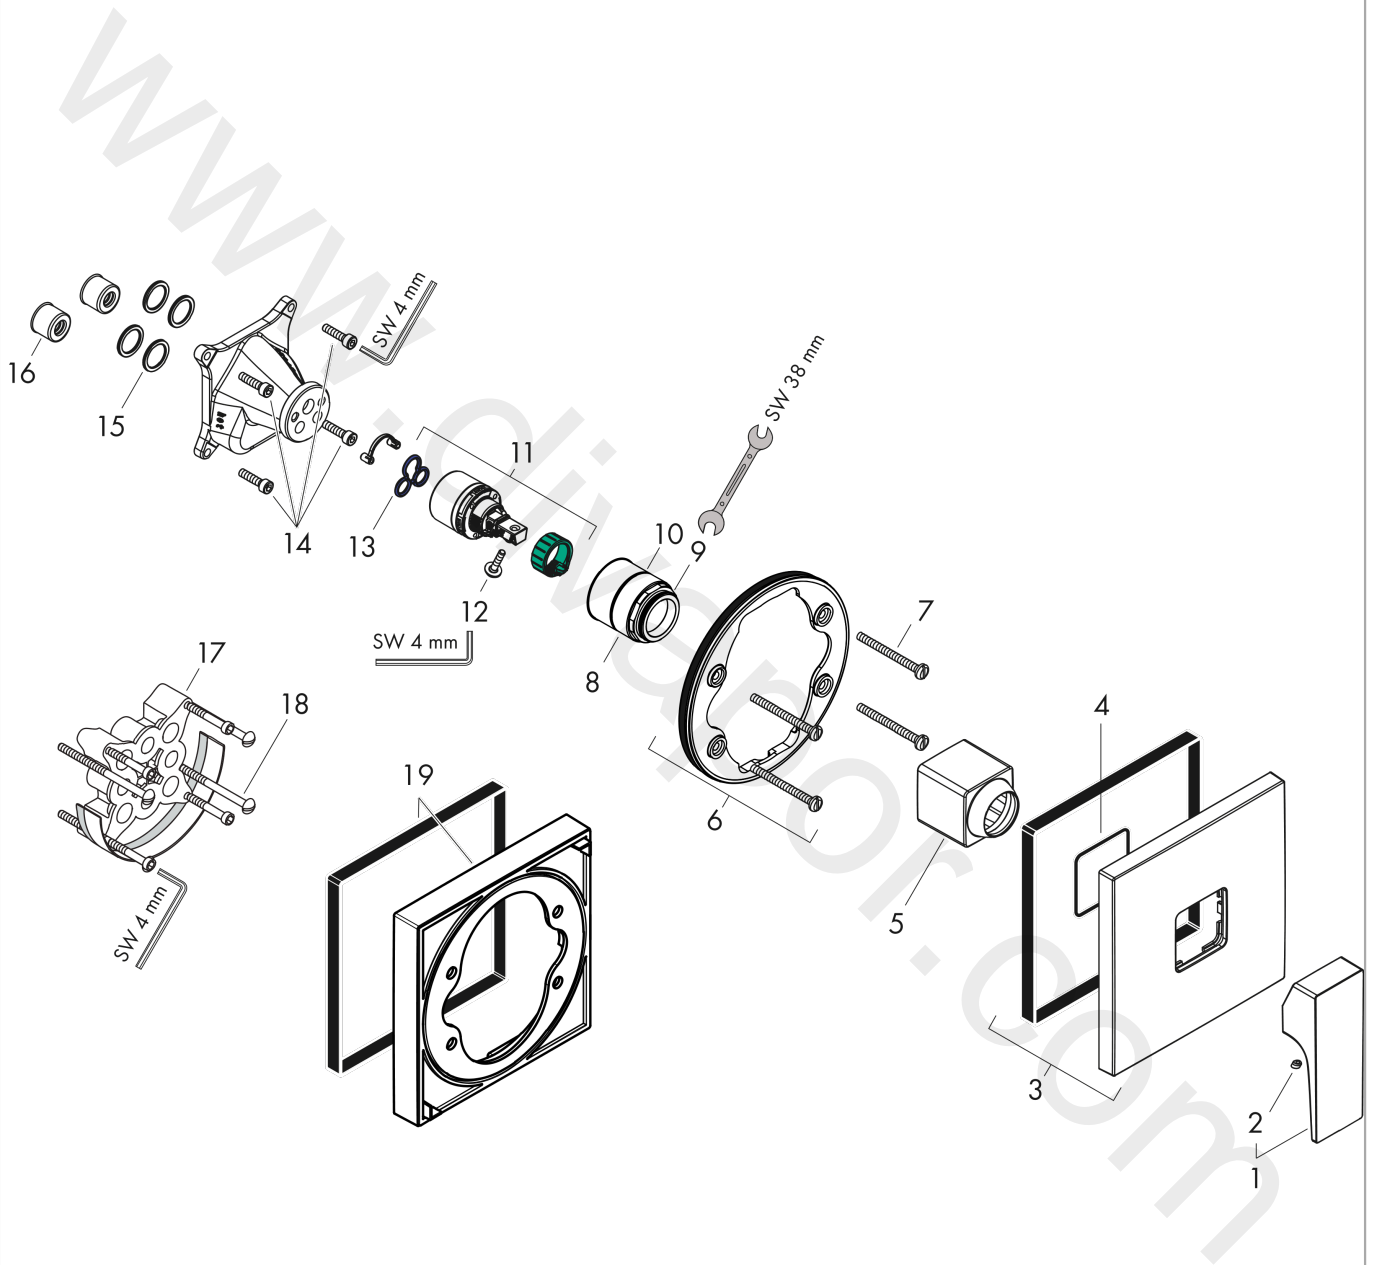

Metropol

Single lever shower mixer for concealed installation with lever handle for iBox universal

Surfaces: Article Number: **32565990**

Exploded Drawing

Year of production: **07/19 - 07/19**

Metropol

Single lever shower mixer for concealed installation with lever handle for iBox universal

Surfaces: Article Number: **32565990**

Spare part list

Year of production: 07/19 - 07/19

Pos.	Description	Article Number	Price	PU
1	handle	93075990	£ 96,00	1
2	screw cover	96338000	£ 3,30	1
3	escutcheon 155 / 155 mm	93142990	£ 76,00	1
4	O-ring 54x3	98436000	£ 3,30	1
5	sleeve	93143990	£ 51,00	1
6	holder for escutcheon	98793000	£ 43,00	1
7	set of fixing screws	96454000	£ 9,00	1
8	nut	98796000	£ 43,00	1
9	O-ring 30x1,5	98433000	£ 3,30	1
10	O-ring 39x1,5	98400000	£ 3,30	1
11	cartridge, assy	92730000	£ 35,00	1
12	locking screw for handle	95140000	£ 6,10	1
13	seal	95008000	£ 9,00	1
14	set of screws	96525000	£ 9,00	1
15	O-ring 16x2	98133000	£ 3,30	1
16	noise reduction	94073000	£ 25,00	1
17	extension 25 mm	13595000	£ 75,00	1
18	set of fixing screws	97747000	£ 3,30	1
19	extension 22 mm	13593990	£ 88,00	1
a	concealed item	01800180	£ 163,00	1