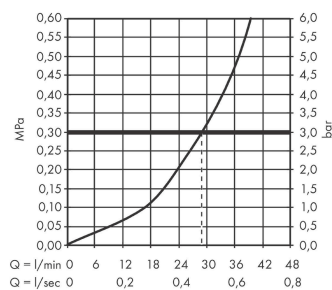

Metropol

Single lever shower mixer for concealed installation with lever handle for iBox universal

Finish: **Matt White** Article Number: **32565700**

Description

product features

- 1 function
- maximum flow rate at 3 bar: 29,3 l/min
- ceramic cartridge
- temperature limitation adjustable
- with silencer
- min. operating pressure: 1 bar
- max. operating pressure: 10 bar
- connection type: basic set

Article Details

Price excl. VAT

408,30 £

Design awards

Product image

Scale drawing

Flowchart

Metropol