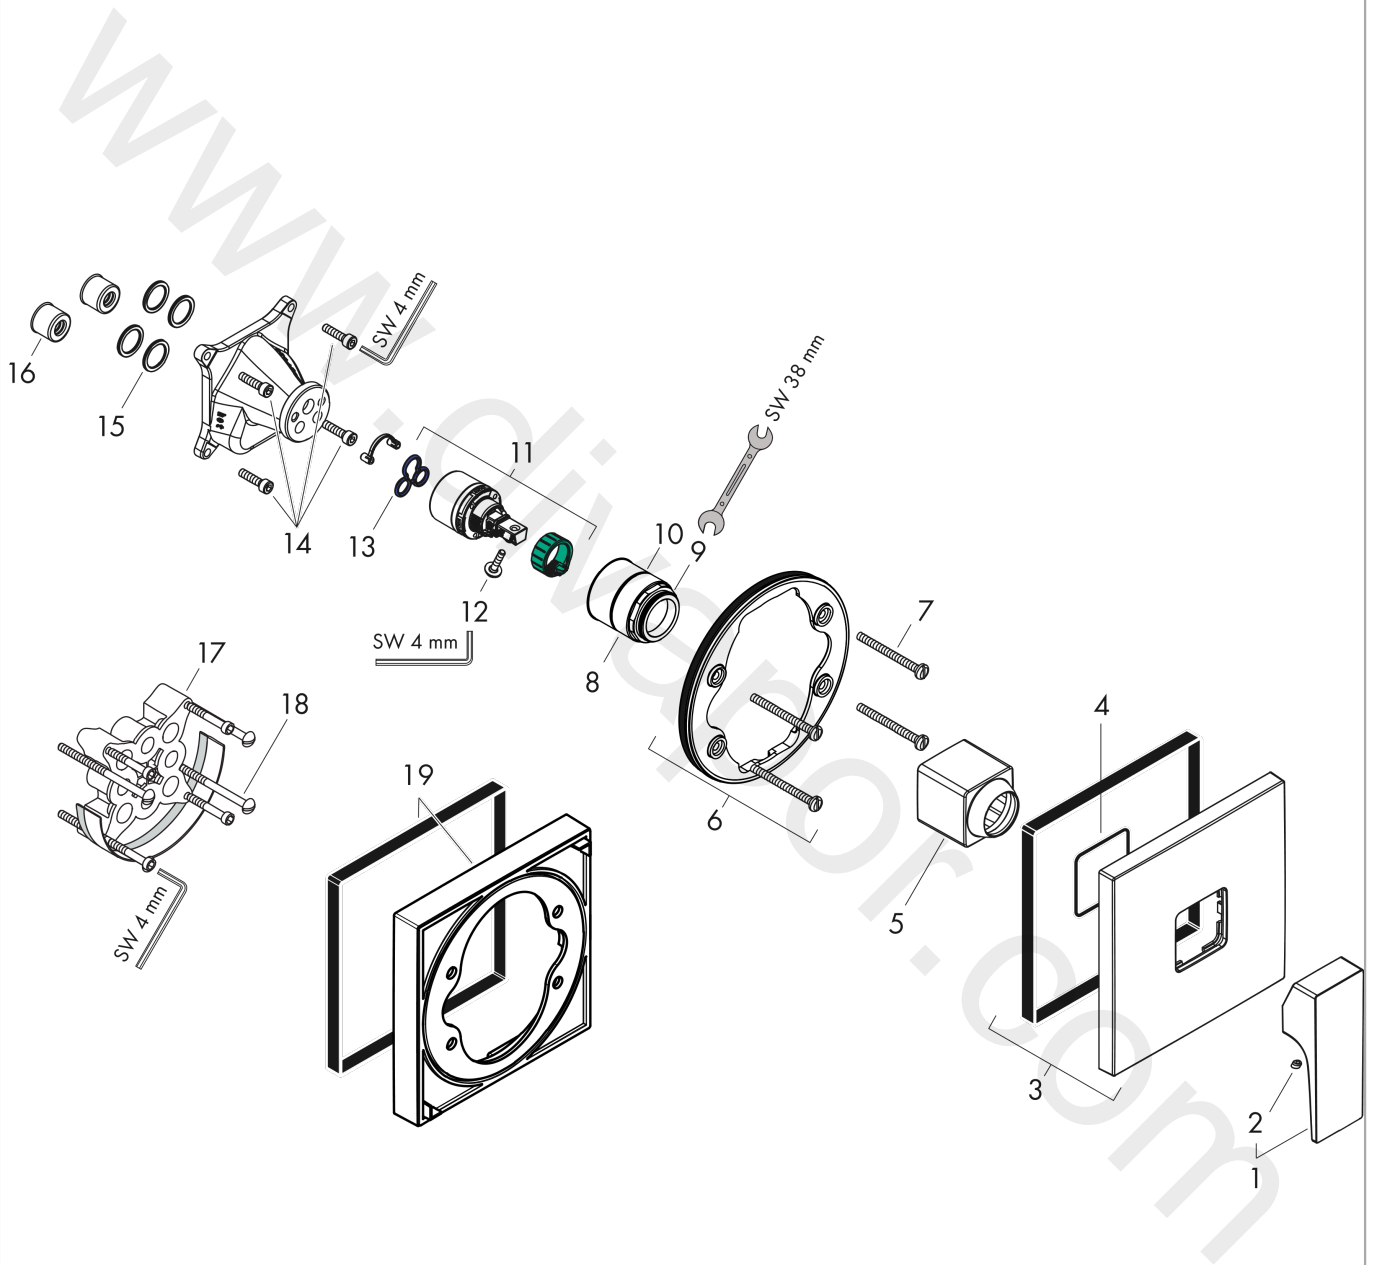

Metropol

Single lever shower mixer for concealed installation with lever handle for iBox universal

Finish: **Matt White** Article Number: **32565700**

Description

product features

- 1 function
- maximum flow rate at 3 bar: 29,3 l/min
- ceramic cartridge
- temperature limitation adjustable
- with silencer
- min. operating pressure: 1 bar
- max. operating pressure: 10 bar
- connection type: basic set

Article Details

Price excl. VAT

408,30 £

Design awards

Product image

Scale drawing

Flowchart

Metropol

Single lever shower mixer for concealed installation with lever handle for iBox universal

Finish: **Matt White** Article Number: **32565700**

Exploded Drawing

Year of production: >07/19

Metropol

Single lever shower mixer for concealed installation with lever handle for iBox universal

Finish: **Matt White** Article Number: **32565700**

Spare part list

Year of production: >07/19

Pos.	Description	Article Number	Price	PU
1	handle	93075700	£ 96,00	1
2	screw cover	96338000	£ 3,30	1
3	escutcheon 155 / 155 mm	93142700	£ 76,00	1
4	O-ring 54x3	98436000	£ 3,30	1
5	sleeve	93143700	£ 51,00	1
6	holder for escutcheon	98793000	£ 43,00	1
7	set of fixing screws	96454000	£ 9,00	1
8	nut	98796000	£ 43,00	1
9	O-ring 30x1,5	98433000	£ 3,30	1
10	O-ring 39x1,5	98400000	£ 3,30	1
11	cartridge, assy	92730000	£ 35,00	1
12	locking screw for handle	95140000	£ 6,10	1
13	seal	95008000	£ 9,00	1
14	set of screws	96525000	£ 9,00	1
15	O-ring 16x2	98133000	£ 3,30	1
16	noise reduction	94073000	£ 25,00	1
17	extension 25 mm	13595000	£ 75,00	1
18	set of fixing screws	97747000	£ 3,30	1
19	extension 22 mm	13593700	£ 111,00	1
a	concealed item	01800180	£ 163,00	1