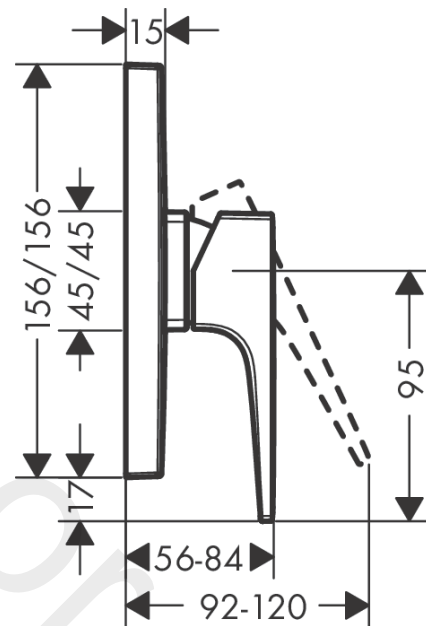

Metropol

Single lever shower mixer for concealed installation with lever handle for iBox universal

Finish: **Matt White** Article Number: **32565700**

Description

product features

- 1 function
- maximum flow rate at 3 bar: 29,3 l/min
- ceramic cartridge
- temperature limitation adjustable
- with silencer
- min. operating pressure: 1 bar
- max. operating pressure: 10 bar
- connection type: basic set

Article Details

Price excl. VAT

408,30 £

Design awards

Product image

Scale drawing

Flowchart

Metropol

Single lever shower mixer for concealed installation with lever handle for iBox universal

Finish: **Matt White** Article Number: **32565700**

Exploded Drawing

Year of production: >07/19

Metropol

Single lever shower mixer for concealed installation with lever handle for iBox universal

Finish: **Matt White** Article Number: **32565700**

Spare part list

Year of production: >07/19

Pos.	Description	Article Number	Price	PU
1	handle	93075700	£ 96,00	1
2	screw cover	96338000	£ 3,30	1
3	escutcheon 155 / 155 mm	93142700	£ 76,00	1
4	O-ring 54x3	98436000	£ 3,30	1
5	sleeve	93143700	£ 51,00	1
6	holder for escutcheon	98793000	£ 43,00	1
7	set of fixing screws	96454000	£ 9,00	1
8	nut	98796000	£ 43,00	1
9	O-ring 30x1,5	98433000	£ 3,30	1
10	O-ring 39x1,5	98400000	£ 3,30	1
11	cartridge, assy	92730000	£ 35,00	1
12	locking screw for handle	95140000	£ 6,10	1
13	seal	95008000	£ 9,00	1
14	set of screws	96525000	£ 9,00	1
15	O-ring 16x2	98133000	£ 3,30	1
16	noise reduction	94073000	£ 25,00	1
17	extension 25 mm	13595000	£ 75,00	1
18	set of fixing screws	97747000	£ 3,30	1
19	extension 22 mm	13593700	£ 111,00	1
a	concealed item	01800180	£ 163,00	1