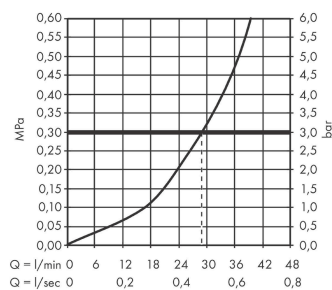

Metropol

Single lever shower mixer for concealed installation with lever handle for iBox universal

Finish: **Matt Black** Article Number: **32565670**

Description

product features

- 1 function
- maximum flow rate at 3 bar: 29,3 l/min
- ceramic cartridge
- temperature limitation adjustable
- with silencer
- min. operating pressure: 1 bar
- max. operating pressure: 10 bar
- connection type: basic set

Article Details

Price excl. VAT

408,30 £

Design awards

Product image

Scale drawing

Flowchart