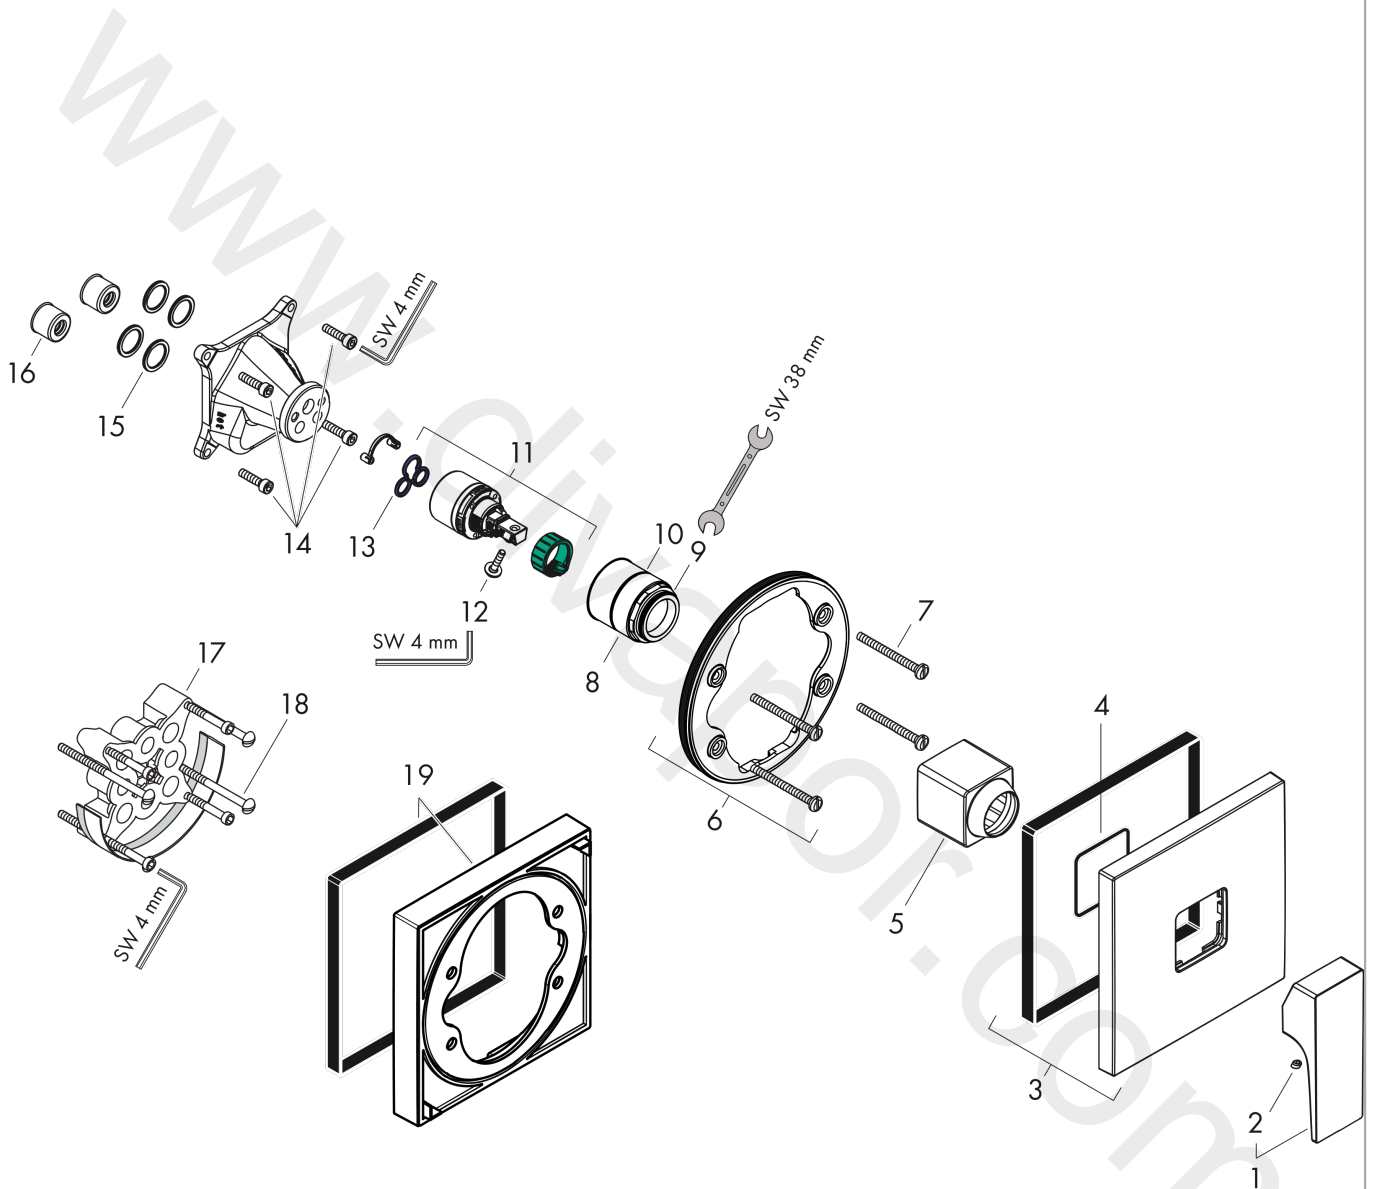

### Scale drawing

### Flowchart

**Metropol**

**Single lever shower mixer for concealed installation with lever handle for iBox universal**

Finish: **Matt Black** Article Number: **32565670**

**Exploded Drawing**

Year of production: >07/19

### Spare part list

Year of production: >07/19

Pos.	Description	Article Number	Price	PU
1	handle	93075670	£ 96,00	1
2	screw cover	96338000	£ 3,30	1
3	escutcheon 155 / 155 mm	93142670	£ 76,00	1
4	O-ring 54x3	98436000	£ 3,30	1
5	sleeve	93143670	£ 51,00	1
6	holder for escutcheon	98793000	£ 43,00	1
7	set of fixing screws	96454000	£ 9,00	1
8	nut	98796000	£ 43,00	1
9	O-ring 30x1,5	98433000	£ 3,30	1
10	O-ring 39x1,5	98400000	£ 3,30	1
11	cartridge, assy	92730000	£ 35,00	1
12	locking screw for handle	95140000	£ 6,10	1
13	seal	95008000	£ 9,00	1
14	set of screws	96525000	£ 9,00	1
15	O-ring 16x2	98133000	£ 3,30	1
16	noise reduction	94073000	£ 25,00	1
17	extension 25 mm	13595000	£ 75,00	1
18	set of fixing screws	97747000	£ 3,30	1
19	extension 22 mm	13593670	£ 82,00	1
a	concealed item	01800180	£ 163,00	1