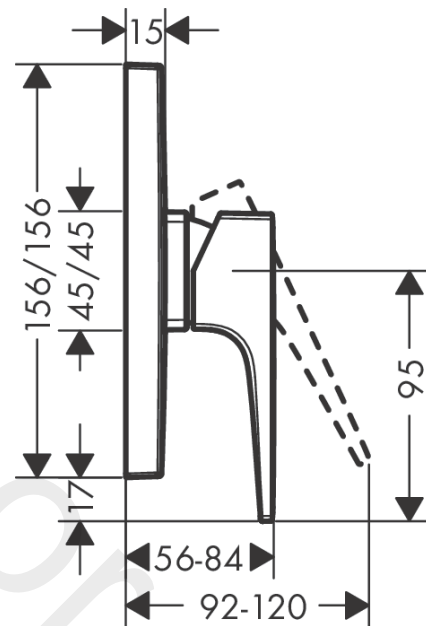

#### product features

- 1 function
- maximum flow rate at 3 bar: 29,3 l/min
- ceramic cartridge
- temperature limitation adjustable
- with silencer
- min. operating pressure: 1 bar
- max. operating pressure: 10 bar
- connection type: basic set

### Scale drawing