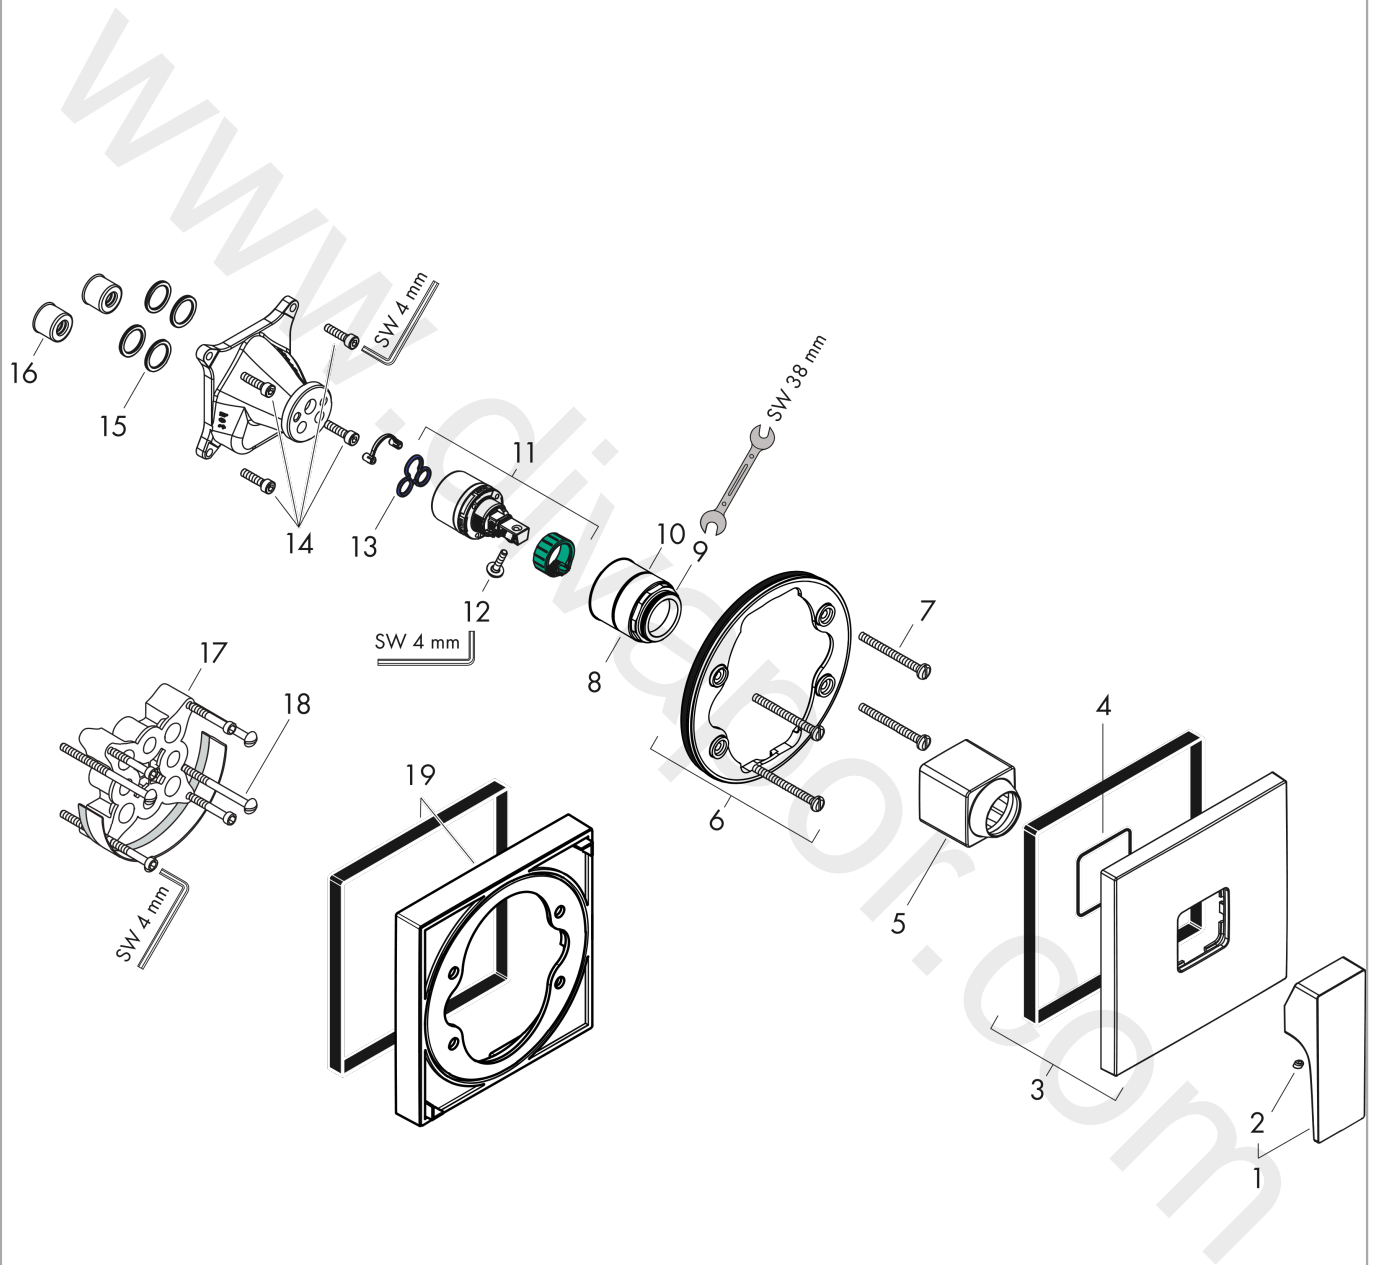

Metropol

Single lever shower mixer for concealed installation with lever handle for iBox universal

Surfaces: Article Number: **32565340**

Exploded Drawing

Year of production: **07/19 - 07/19**

Metropol

Single lever shower mixer for concealed installation with lever handle for iBox universal

Surfaces: Article Number: **32565340**

Spare part list

Year of production: 07/19 - 07/19

Pos.	Description	Article Number	Price	PU
1	handle	93075340	£ 96,00	1
2	screw cover	96338000	£ 3,30	1
3	escutcheon 155 / 155 mm	93142340	£ 76,00	1
4	O-ring 54x3	98436000	£ 3,30	1
5	sleeve	93143340	£ 51,00	1
6	holder for escutcheon	98793000	£ 43,00	1
7	set of fixing screws	96454000	£ 9,00	1
8	nut	98796000	£ 43,00	1
9	O-ring 30x1,5	98433000	£ 3,30	1
10	O-ring 39x1,5	98400000	£ 3,30	1
11	cartridge, assy	92730000	£ 35,00	1
12	locking screw for handle	95140000	£ 6,10	1
13	seal	95008000	£ 9,00	1
14	set of screws	96525000	£ 9,00	1
15	O-ring 16x2	98133000	£ 3,30	1
16	noise reduction	94073000	£ 25,00	1
17	extension 25 mm	13595000	£ 75,00	1
18	set of fixing screws	97747000	£ 3,30	1
19	extension 22 mm	13593340	£ 119,00	1
a	concealed item	01800180	£ 163,00	1