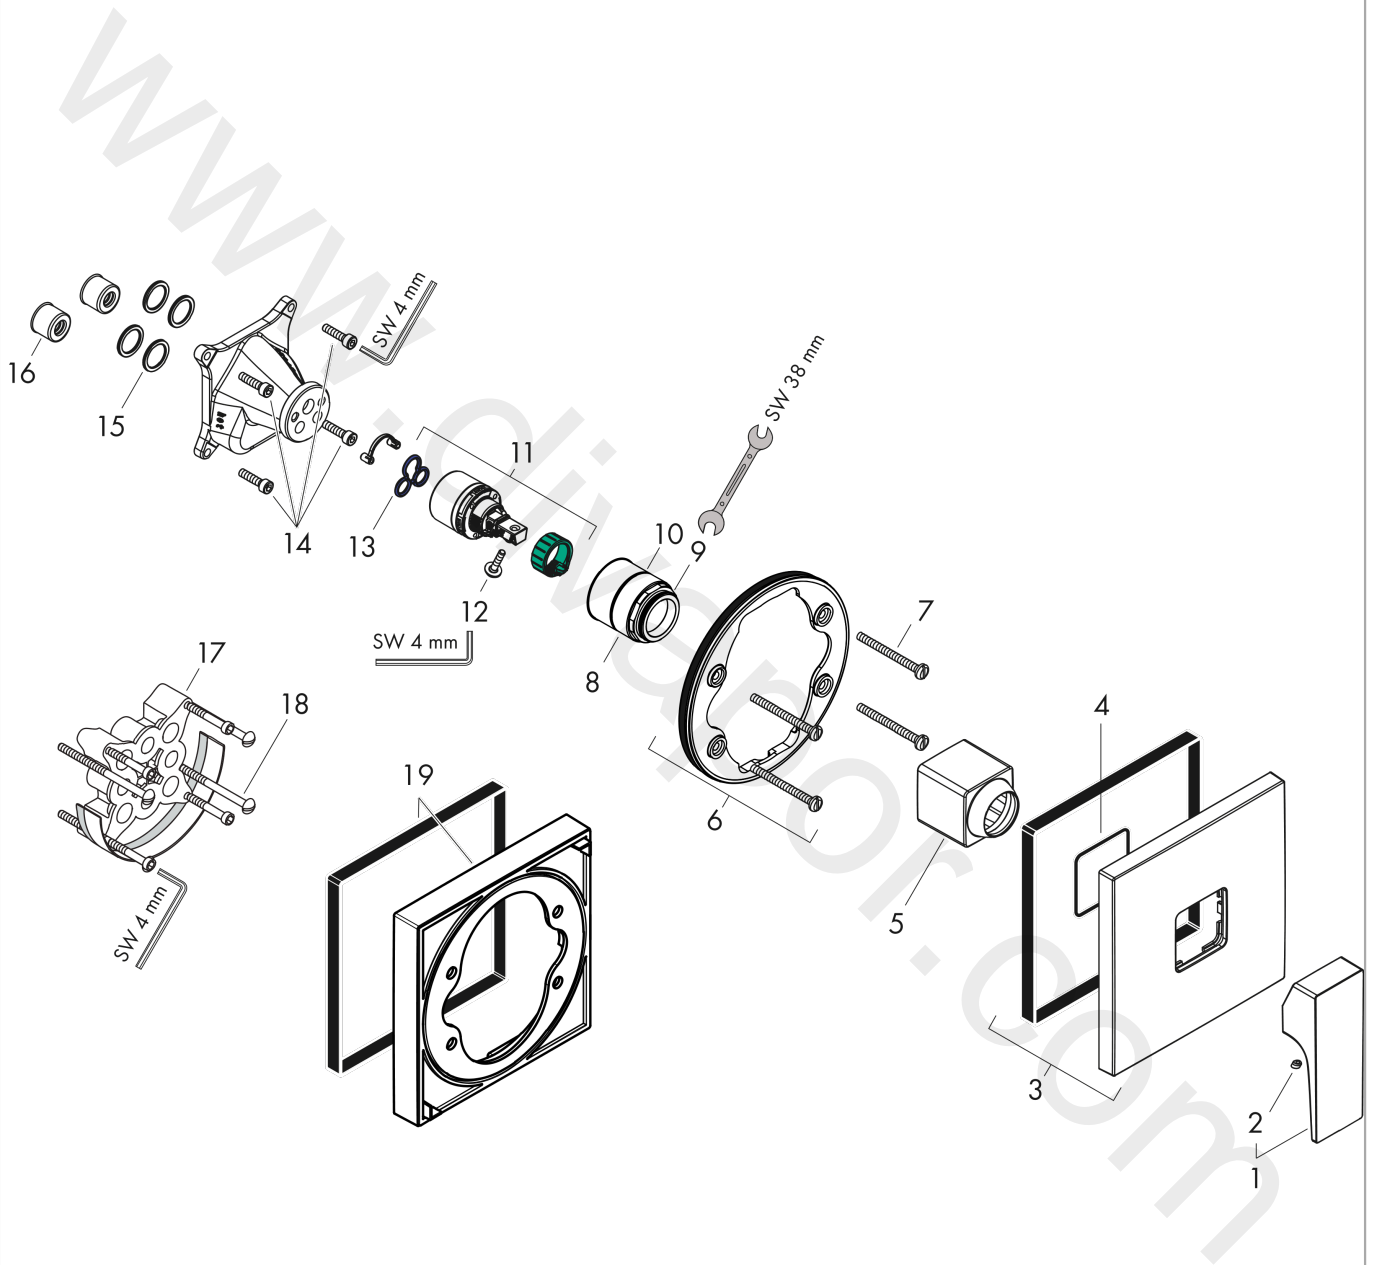

Metropol

Single lever shower mixer for concealed installation with lever handle for iBox universal

Surfaces: Article Number: **32565140**

Exploded Drawing

Year of production: **07/19 - 07/19**

Metropol

Single lever shower mixer for concealed installation with lever handle for iBox universal

Surfaces: Article Number: **32565140**

Spare part list

Year of production: 07/19 - 07/19

Pos.	Description	Article Number	Price	PU
1	handle	93075140	£ 96,00	1
2	screw cover	96338000	£ 3,30	1
3	escutcheon 155 / 155 mm	93142140	£ 76,00	1
4	O-ring 54x3	98436000	£ 3,30	1
5	sleeve	93143140	£ 51,00	1
6	holder for escutcheon	98793000	£ 43,00	1
7	set of fixing screws	96454000	£ 9,00	1
8	nut	98796000	£ 43,00	1
9	O-ring 30x1,5	98433000	£ 3,30	1
10	O-ring 39x1,5	98400000	£ 3,30	1
11	cartridge, assy	92730000	£ 35,00	1
12	locking screw for handle	95140000	£ 6,10	1
13	seal	95008000	£ 9,00	1
14	set of screws	96525000	£ 9,00	1
15	O-ring 16x2	98133000	£ 3,30	1
16	noise reduction	94073000	£ 25,00	1
17	extension 25 mm	13595000	£ 75,00	1
18	set of fixing screws	97747000	£ 3,30	1
19	extension 22 mm	13593140	£ 119,00	1
a	concealed item	01800180	£ 163,00	1