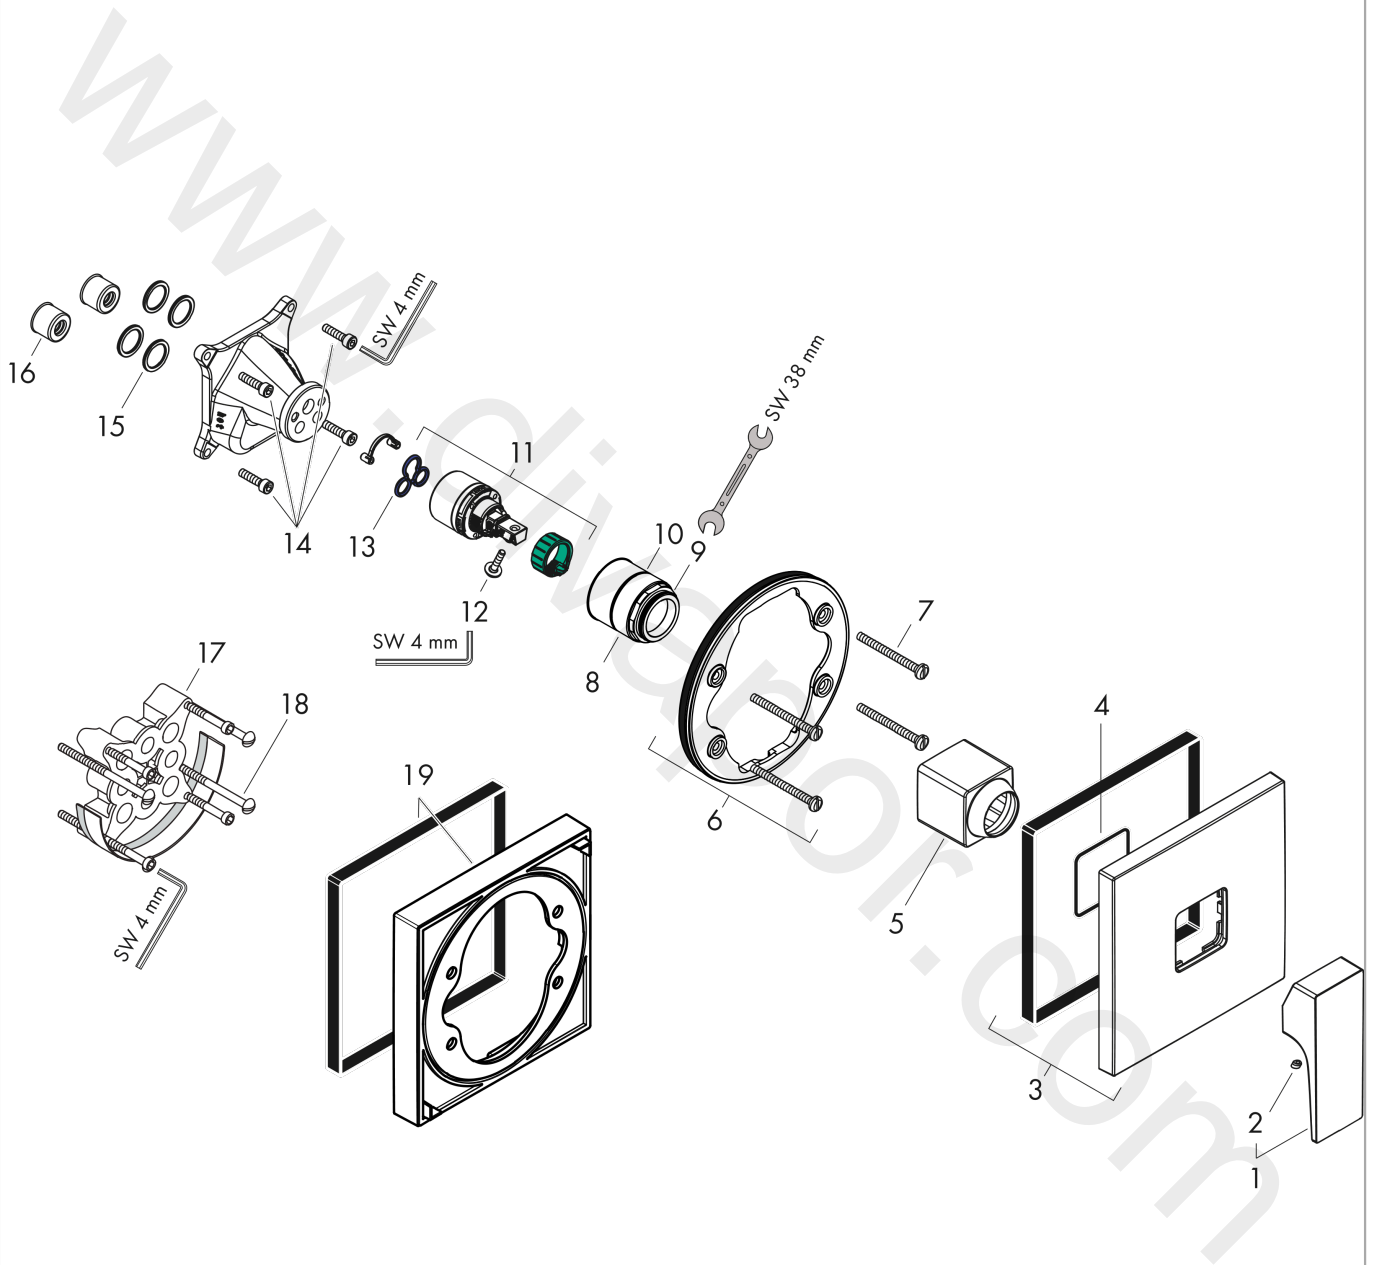

Metropol

Single lever shower mixer for concealed installation with lever handle for iBox universal

Surfaces: Article Number: **32565000**

Exploded Drawing

Year of production: **04/17 - 09/20**

Metropol

Single lever shower mixer for concealed installation with lever handle for iBox universal

Surfaces: Article Number: **32565000**

Spare part list

Year of production: 04/17 - 09/20

Pos.	Description	Article Number	Price	PU
1	handle	93075000	-	1
2	screw cover	96338000	-	1
3	escutcheon 155 / 155 mm	93142000	-	1
4	O-ring 54x3	98436000	-	1
5	sleeve	93143000	-	1
6	holder for escutcheon	98793000	-	1
7	set of fixing screws	96454000	-	1
8	nut	98796000	-	1
9	O-ring 30x1,5	98433000	-	1
10	O-ring 39x1,5	98400000	-	1
11	cartridge, assy	92730000	-	1
12	locking screw for handle	95140000	-	1
13	seal	95008000	-	1
14	set of screws	96525000	-	1
15	O-ring 16x2	98133000	-	1
16	noise reduction	94073000	-	1
17	extension 25 mm	13595000	-	1
18	set of fixing screws	97747000	-	1
19	extension 22 mm	13593000	-	1
a	concealed item	01800180	-	1
b	adapter for exchanged connections	93181000	-	1