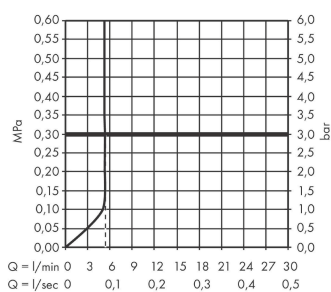

Metropol

Single lever shower mixer for exposed installation with lever handle 2 ticks

Finish: Polished Gold Optic Article Number: 32562999

Description

product features

- centre distance: 150 ± 12 mm
- maximum flow rate at 3 bar: 5,4 l/min
- ceramic cartridge
- temperature limitation adjustable
- non-return valve
- with silencer
- hose connection DN15
- connection dimension: DN15
- min. operating pressure: 1 bar
- max. operating pressure: 10 bar
- connection type: s-shaped connections

Product image

Scale drawing

Flowchart

Metropol

Single lever shower mixer for exposed installation with lever handle 2 ticks

Finish: **Polished Gold Optic** Article Number: **32562999**

Exploded Drawing

Year of production: >04/20