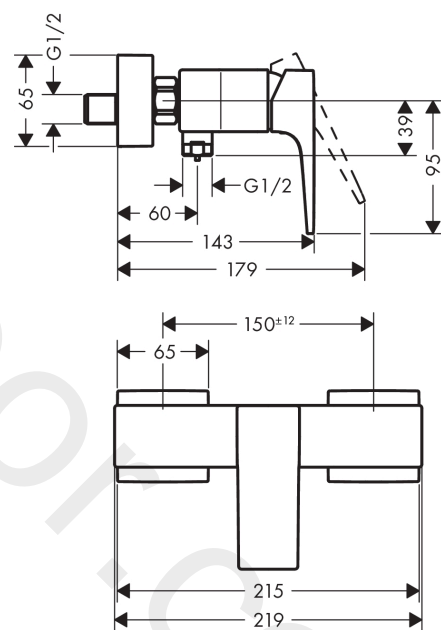

Metropol

Single lever shower mixer for exposed installation with lever handle 2 ticks

Finish: Polished Gold Optic Article Number: 32562999

Description

product features

- centre distance: 150 ± 12 mm
- maximum flow rate at 3 bar: 5,4 l/min
- ceramic cartridge
- temperature limitation adjustable
- non-return valve
- with silencer
- hose connection DN15
- connection dimension: DN15
- min. operating pressure: 1 bar
- max. operating pressure: 10 bar
- connection type: s-shaped connections

Product image

Scale drawing

Flowchart

Metropol

Single lever shower mixer for exposed installation with lever handle 2 ticks

Finish: **Polished Gold Optic** Article Number: **32562999**

Exploded Drawing

Year of production: >04/20

Metropol**Single lever shower mixer for exposed installation with lever handle 2 ticks**Finish: **Polished Gold Optic** Article Number: **32562999****Spare part list**

Year of production: >04/20

Pos.	Description	Article Number	Price	PU
1	handle	93075990	£ 96,00	1
2	screw cover	96338000	£ 3,30	1
3	flange	97406990	-	1
4	nut	97209000	£ 16,10	1
5	O-Ring 32x2	98193000	£ 3,30	1
6	cartridge, assy	95646000	£ 96,00	1
7	locking screw for handle	95140000	£ 6,10	1
8	seal	95008000	£ 9,00	1
9	Hose Connection	96044019	-	1
10	O-ring 14x2	98129000	£ 3,30	1
11	non return valve	92839000	£ 16,10	1
12	set of nuts	96157990	£ 51,00	1
13	connecting thread	97220000	£ 16,10	1
14	O-ring 15x2	98163000	£ 3,30	1
15	filter packing	96922000	£ 9,00	1
16	escutcheon	93077990	£ 76,00	1
17	set of S-unions (±12 mm)	94140000	£ 51,00	1
18	noise reduction	96429000	£ 6,10	1