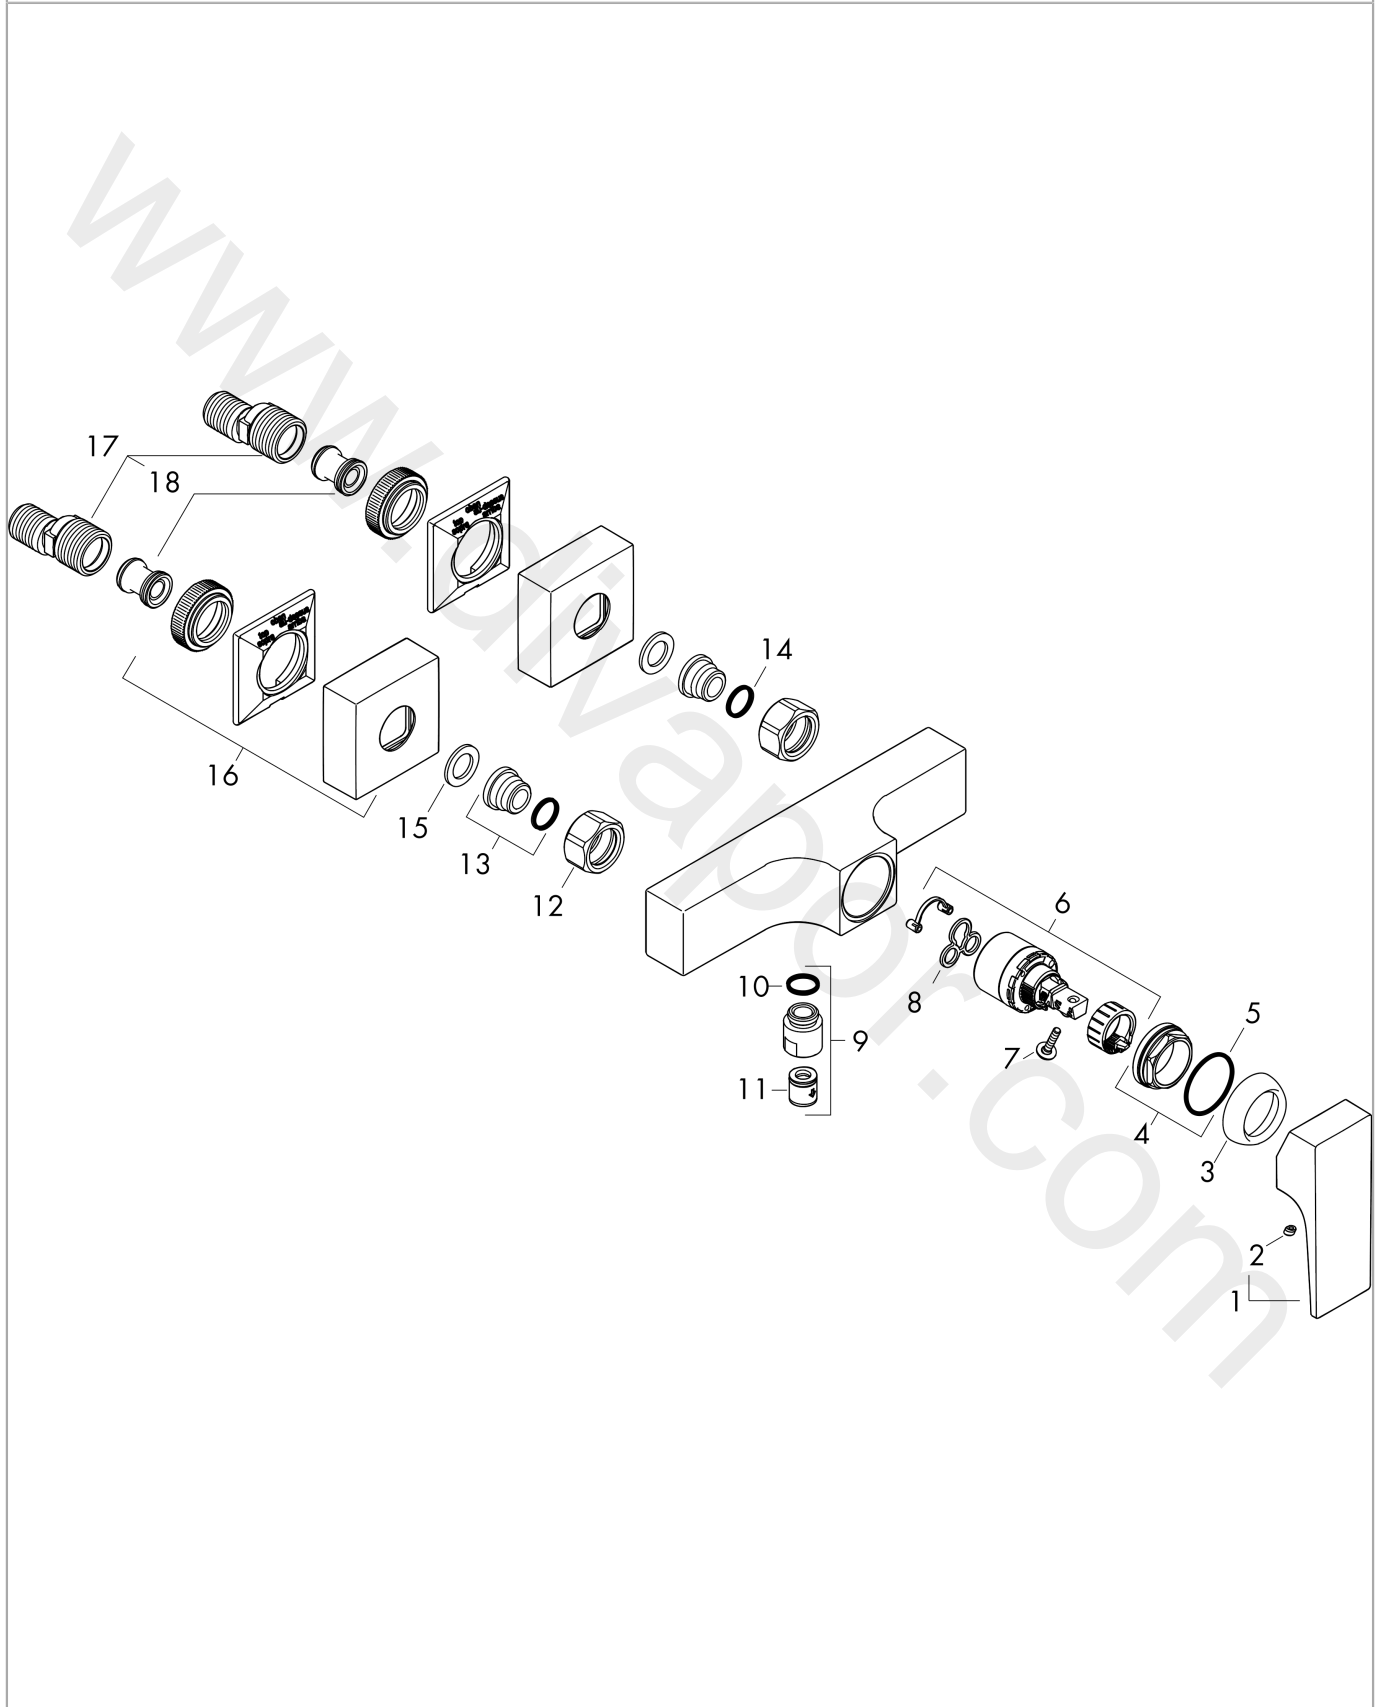

Metropol

Single lever shower mixer for exposed installation with lever handle 2 ticks

Finish: Polished Gold Optic Article Number: 32562999

Description

product features

- centre distance: 150 ± 12 mm
- maximum flow rate at 3 bar: 5,4 l/min
- ceramic cartridge
- temperature limitation adjustable
- non-return valve
- with silencer
- hose connection DN15
- connection dimension: DN15
- min. operating pressure: 1 bar
- max. operating pressure: 10 bar
- connection type: s-shaped connections

Product image

Scale drawing

Flowchart

Metropol

Single lever shower mixer for exposed installation with lever handle 2 ticks

Finish: **Polished Gold Optic** Article Number: **32562999**

Exploded Drawing

Year of production: >04/20

Metropol**Single lever shower mixer for exposed installation with lever handle 2 ticks**Finish: **Polished Gold Optic** Article Number: **32562999****Spare part list**

Year of production: >04/20

Pos.	Description	Article Number	Price	PU
1	handle	93075990	£ 96,00	1
2	screw cover	96338000	£ 3,30	1
3	flange	97406990	-	1
4	nut	97209000	£ 16,10	1
5	O-Ring 32x2	98193000	£ 3,30	1
6	cartridge, assy	95646000	£ 96,00	1
7	locking screw for handle	95140000	£ 6,10	1
8	seal	95008000	£ 9,00	1
9	Hose Connection	96044019	-	1
10	O-ring 14x2	98129000	£ 3,30	1
11	non return valve	92839000	£ 16,10	1
12	set of nuts	96157990	£ 51,00	1
13	connecting thread	97220000	£ 16,10	1
14	O-ring 15x2	98163000	£ 3,30	1
15	filter packing	96922000	£ 9,00	1
16	escutcheon	93077990	£ 76,00	1
17	set of S-unions (±12 mm)	94140000	£ 51,00	1
18	noise reduction	96429000	£ 6,10	1