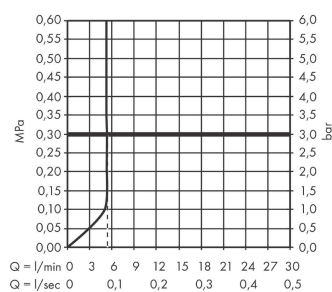

Metropol

Single lever shower mixer for exposed installation with lever handle 2 ticks

Finish: **Brushed Black Chrome** Article Number: **32562349**

Description

product features

- centre distance: 150 ± 12 mm
- maximum flow rate at 3 bar: 5,4 l/min
- ceramic cartridge
- temperature limitation adjustable
- non-return valve
- with silencer
- hose connection DN15
- connection dimension: DN15
- min. operating pressure: 1 bar
- max. operating pressure: 10 bar
- connection type: s-shaped connections

Product image

Scale drawing

Flowchart

Metropol

Single lever shower mixer for exposed installation with lever handle 2 ticks

Finish: **Brushed Black Chrome** Article Number: **32562349**

Exploded Drawing

Year of production: >04/20