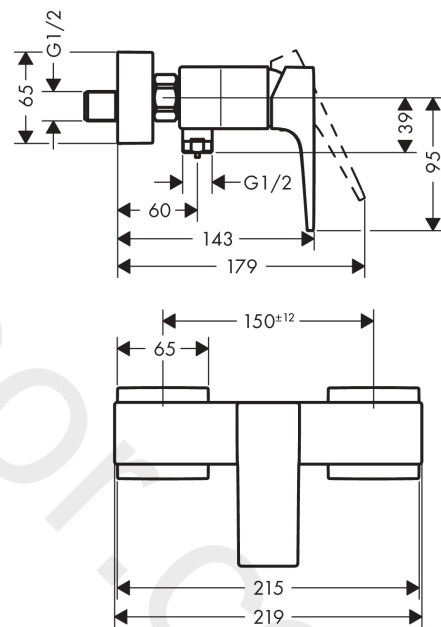

Metropol

Single lever shower mixer for exposed installation with lever handle 2 ticks

Finish: **Brushed Black Chrome** Article Number: **32562349**

Description

product features

- centre distance: 150 ± 12 mm
- maximum flow rate at 3 bar: 5,4 l/min
- ceramic cartridge
- temperature limitation adjustable
- non-return valve
- with silencer
- hose connection DN15
- connection dimension: DN15
- min. operating pressure: 1 bar
- max. operating pressure: 10 bar
- connection type: s-shaped connections

Product image

Scale drawing

Flowchart

Metropol

Single lever shower mixer for exposed installation with lever handle 2 ticks

Finish: **Brushed Black Chrome** Article Number: **32562349**

Exploded Drawing

Year of production: >04/20

Metropol**Single lever shower mixer for exposed installation with lever handle 2 ticks**Finish: **Brushed Black Chrome** Article Number: **32562349****Spare part list**

Year of production: >04/20

Pos.	Description	Article Number	Price	PU
1	handle	93075340	£ 96,00	1
2	screw cover	96338000	£ 3,30	1
3	flange	97406340	-	1
4	nut	97209000	£ 16,10	1
5	O-Ring 32x2	98193000	£ 3,30	1
6	cartridge, assy	95646000	£ 96,00	1
7	locking screw for handle	95140000	£ 6,10	1
8	seal	95008000	£ 9,00	1
9	Hose Connection	96044019	-	1
10	O-ring 14x2	98129000	£ 3,30	1
11	non return valve	92839000	£ 16,10	1
12	set of nuts	96157340	£ 51,00	1
13	connecting thread	97220000	£ 16,10	1
14	O-ring 15x2	98163000	£ 3,30	1
15	filter packing	96922000	£ 9,00	1
16	escutcheon	93077340	£ 76,00	1
17	set of S-unions (±12 mm)	94140000	£ 51,00	1
18	noise reduction	96429000	£ 6,10	1