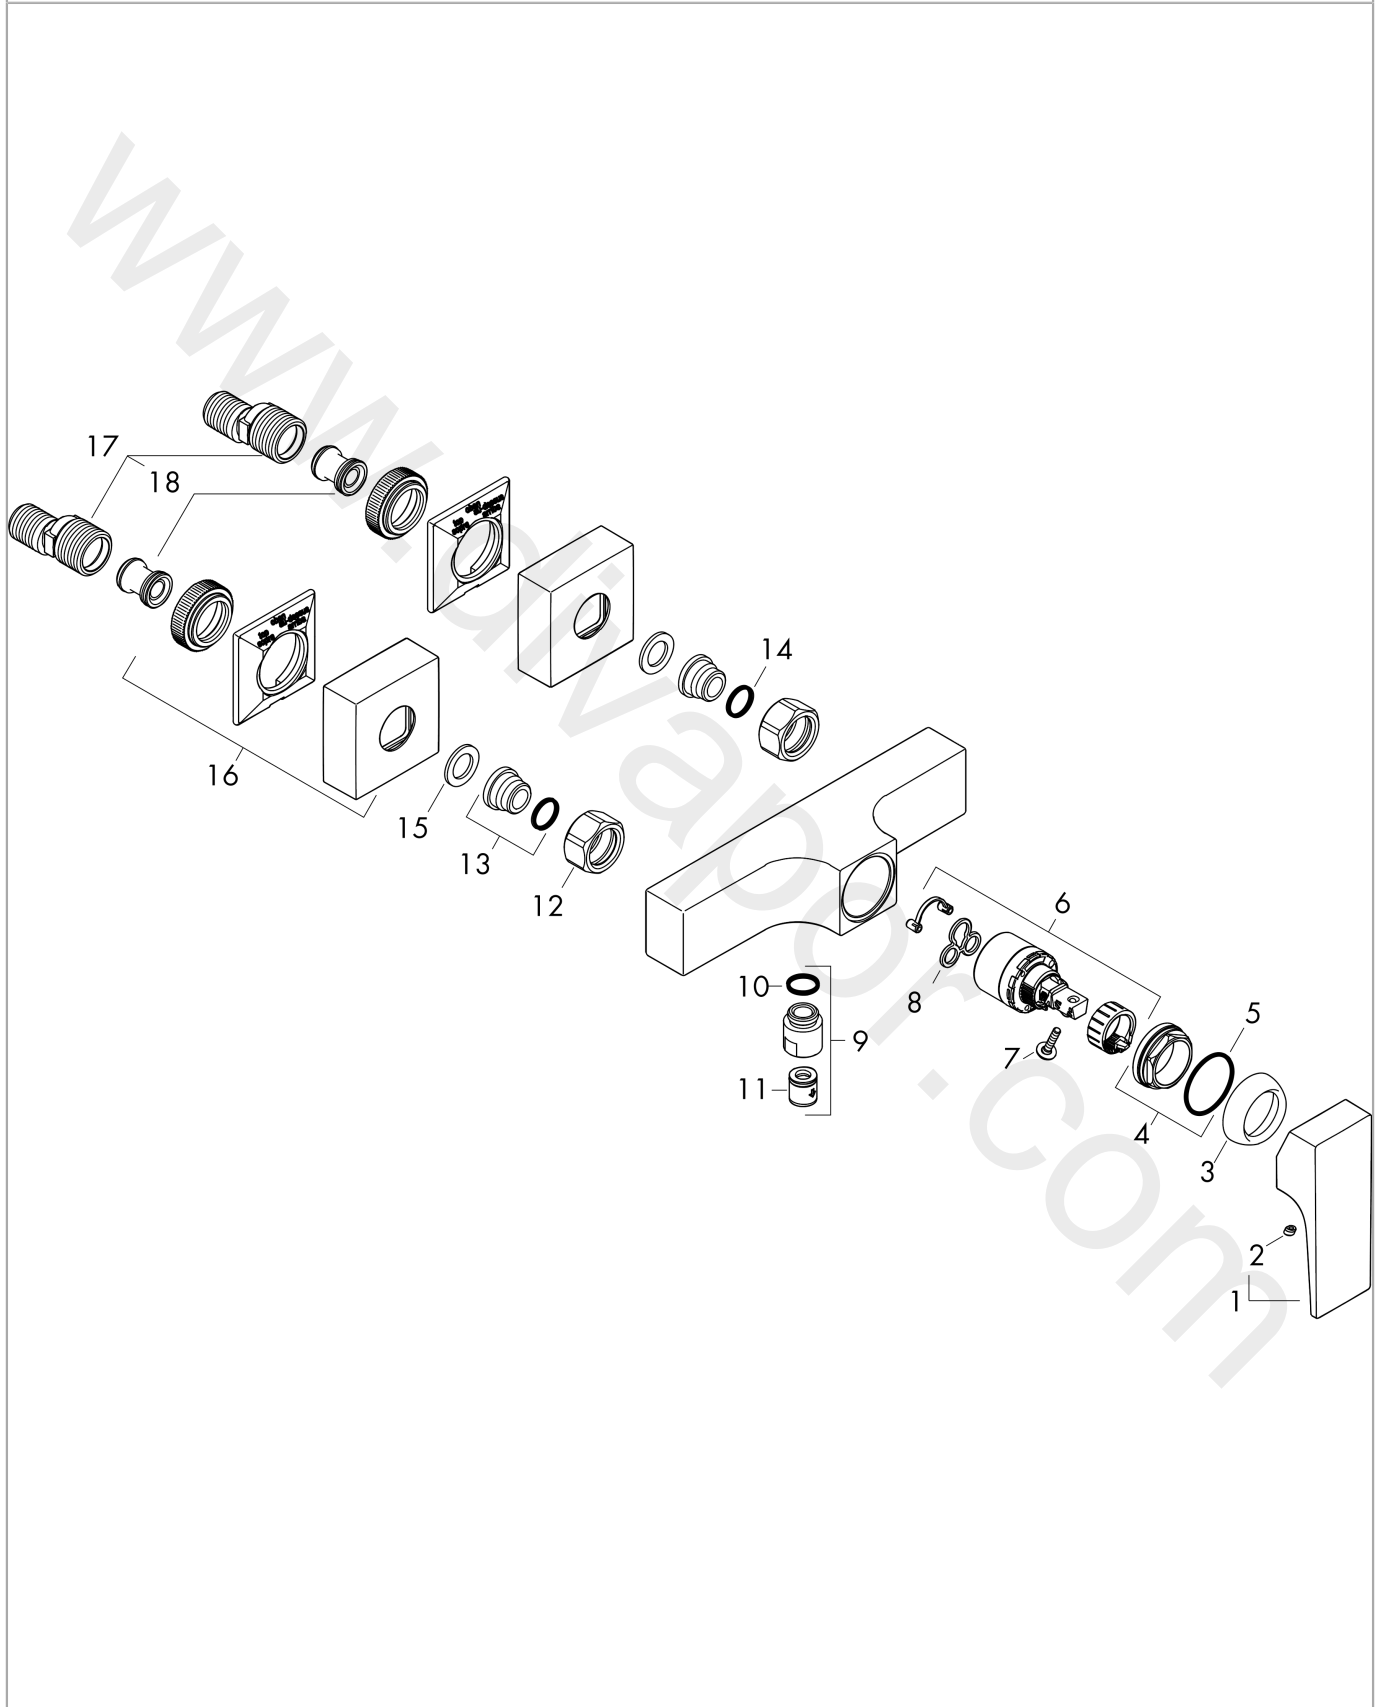

Metropol

Single lever shower mixer for exposed installation with lever handle 2 ticks

Finish: **Brushed Black Chrome** Article Number: **32562349**

Description

product features

- centre distance: 150 ± 12 mm
- maximum flow rate at 3 bar: 5,4 l/min
- ceramic cartridge
- temperature limitation adjustable
- non-return valve
- with silencer
- hose connection DN15
- connection dimension: DN15
- min. operating pressure: 1 bar
- max. operating pressure: 10 bar
- connection type: s-shaped connections

Product image

Scale drawing

Flowchart

Metropol

Single lever shower mixer for exposed installation with lever handle 2 ticks

Finish: **Brushed Black Chrome** Article Number: **32562349**

Exploded Drawing

Year of production: >04/20

Metropol**Single lever shower mixer for exposed installation with lever handle 2 ticks**Finish: **Brushed Black Chrome** Article Number: **32562349****Spare part list**

Year of production: >04/20

Pos.	Description	Article Number	Price	PU
1	handle	93075340	£ 96,00	1
2	screw cover	96338000	£ 3,30	1
3	flange	97406340	-	1
4	nut	97209000	£ 16,10	1
5	O-Ring 32x2	98193000	£ 3,30	1
6	cartridge, assy	95646000	£ 96,00	1
7	locking screw for handle	95140000	£ 6,10	1
8	seal	95008000	£ 9,00	1
9	Hose Connection	96044019	-	1
10	O-ring 14x2	98129000	£ 3,30	1
11	non return valve	92839000	£ 16,10	1
12	set of nuts	96157340	£ 51,00	1
13	connecting thread	97220000	£ 16,10	1
14	O-ring 15x2	98163000	£ 3,30	1
15	filter packing	96922000	£ 9,00	1
16	escutcheon	93077340	£ 76,00	1
17	set of S-unions (±12 mm)	94140000	£ 51,00	1
18	noise reduction	96429000	£ 6,10	1