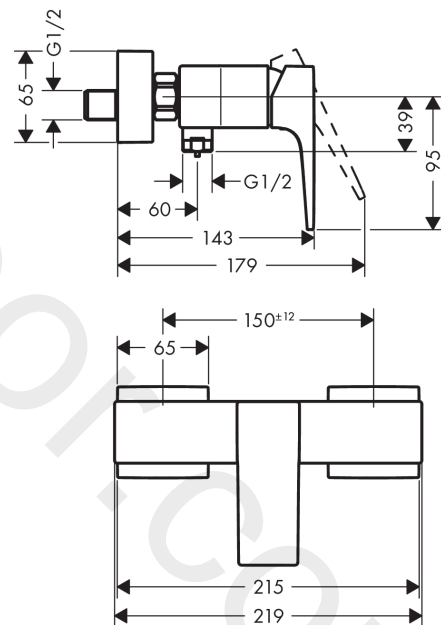

Scale drawing