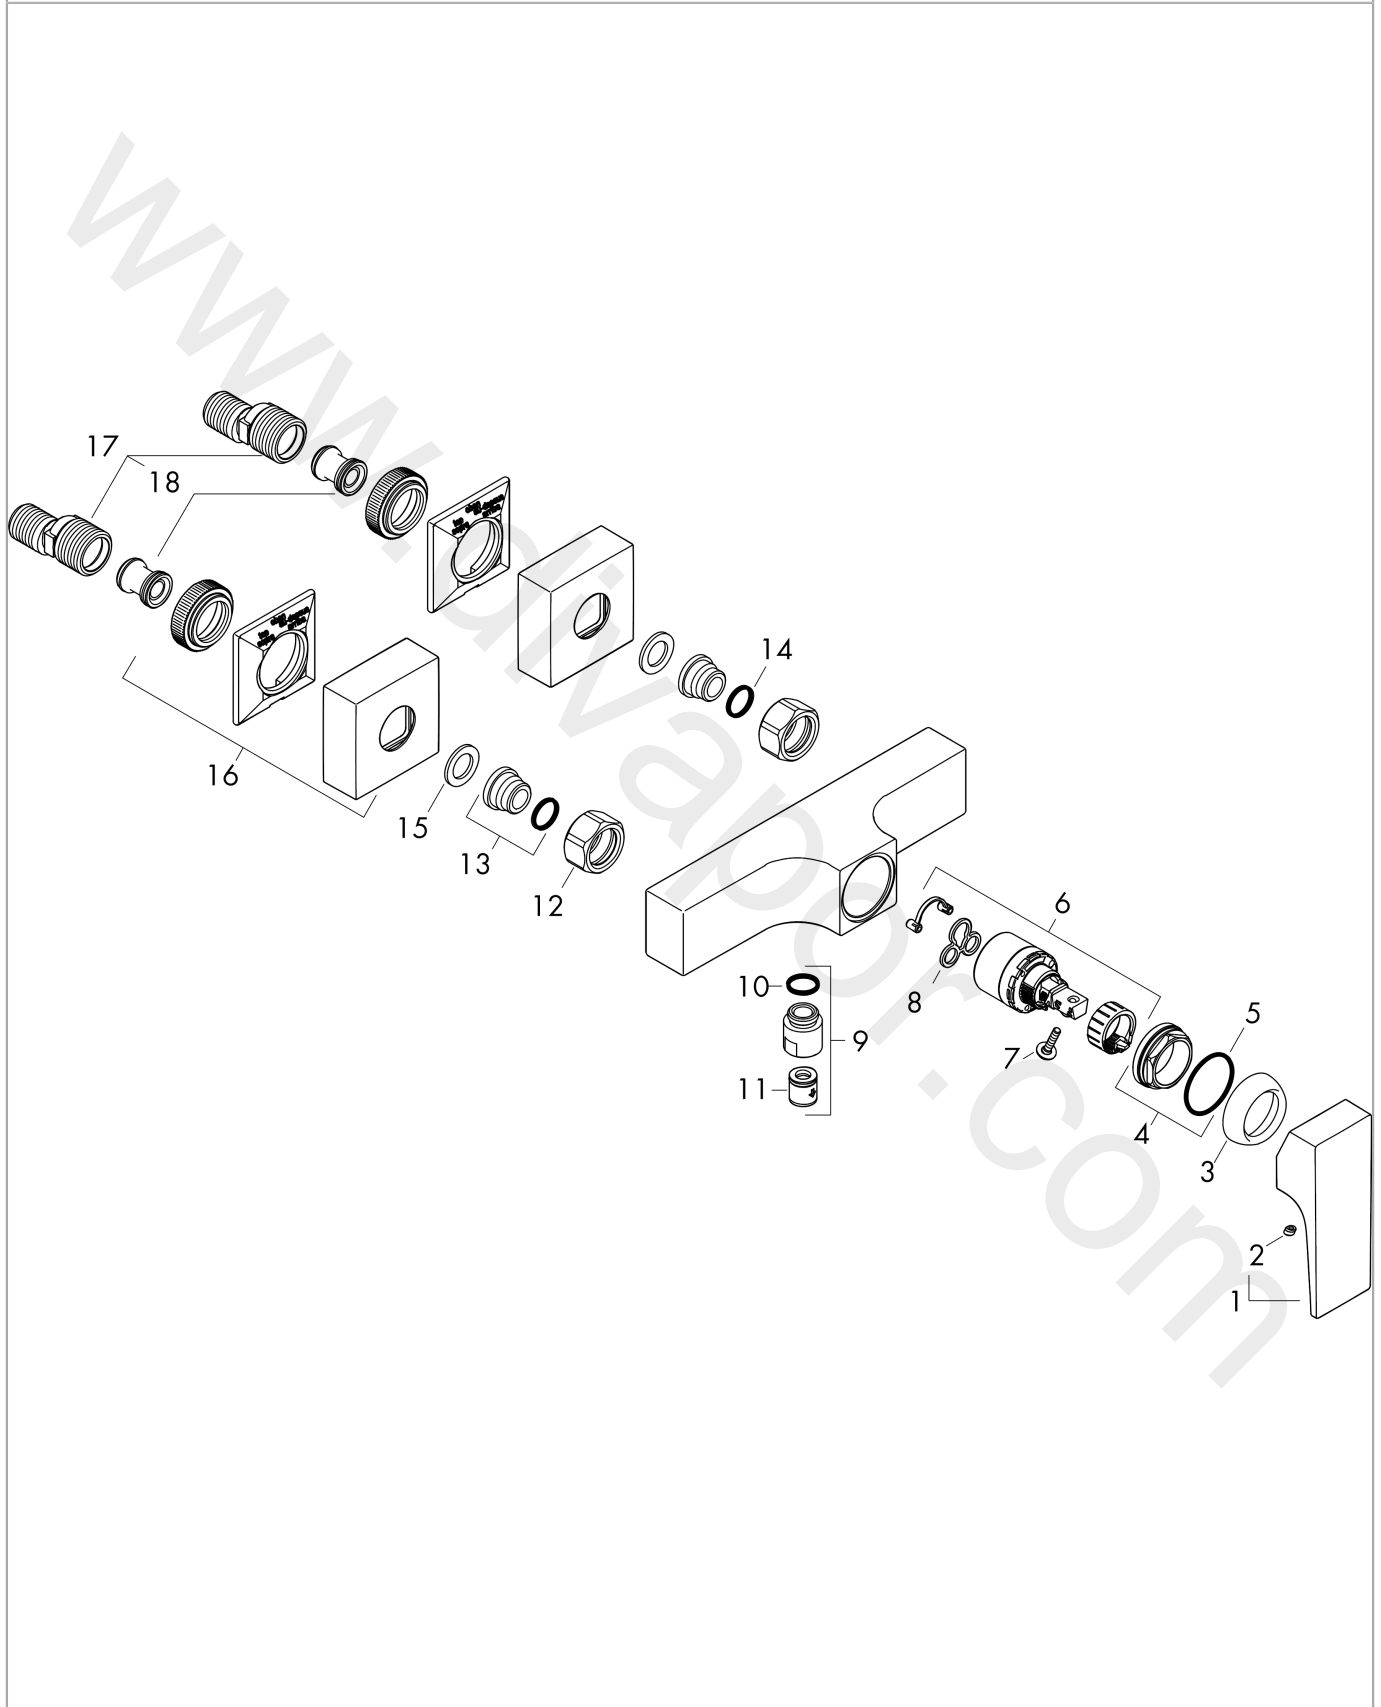

Metropol

Single lever shower mixer for exposed installation with lever handle

Finish: Polished Gold Optic Article Number: 32560990

Description

product features

- 1 function
- centre distance: 150 ± 12 mm
- maximum flow rate at 3 bar: 16 l/min
- flow rate of hand shower at 3 bar: 16 l/min
- ceramic cartridge
- temperature limitation adjustable
- non-return valve
- with silencer
- hose connection DN15
- connection dimension: DN15
- min. operating pressure: 1 bar
- max. operating pressure: 10 bar
- connection type: s-shaped connections

Article Details

Price excl. VAT

468,80 £

Design awards

Product image

Scale drawing

Metropol

Single lever shower mixer for exposed installation with lever handle

Finish: **Polished Gold Optic** Article Number: **32560990**

Flowchart

www.divapor.com

Metropol

Single lever shower mixer for exposed installation with lever handle

Finish: **Polished Gold Optic** Article Number: **32560990**

Exploded Drawing

Year of production: >11/19

Metropol

Single lever shower mixer for exposed installation with lever handle

Finish: Polished Gold Optic Article Number: 32560990

Spare part list

Year of production: >11/19