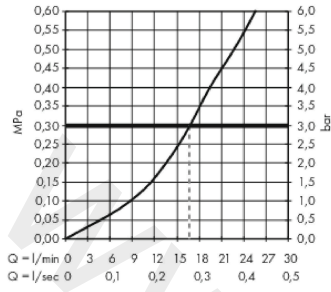

Metropol

Single lever shower mixer for exposed installation with lever handle

Finish: **Polished Gold Optic** Article Number: **32560990**

Flowchart

www.divapor.com