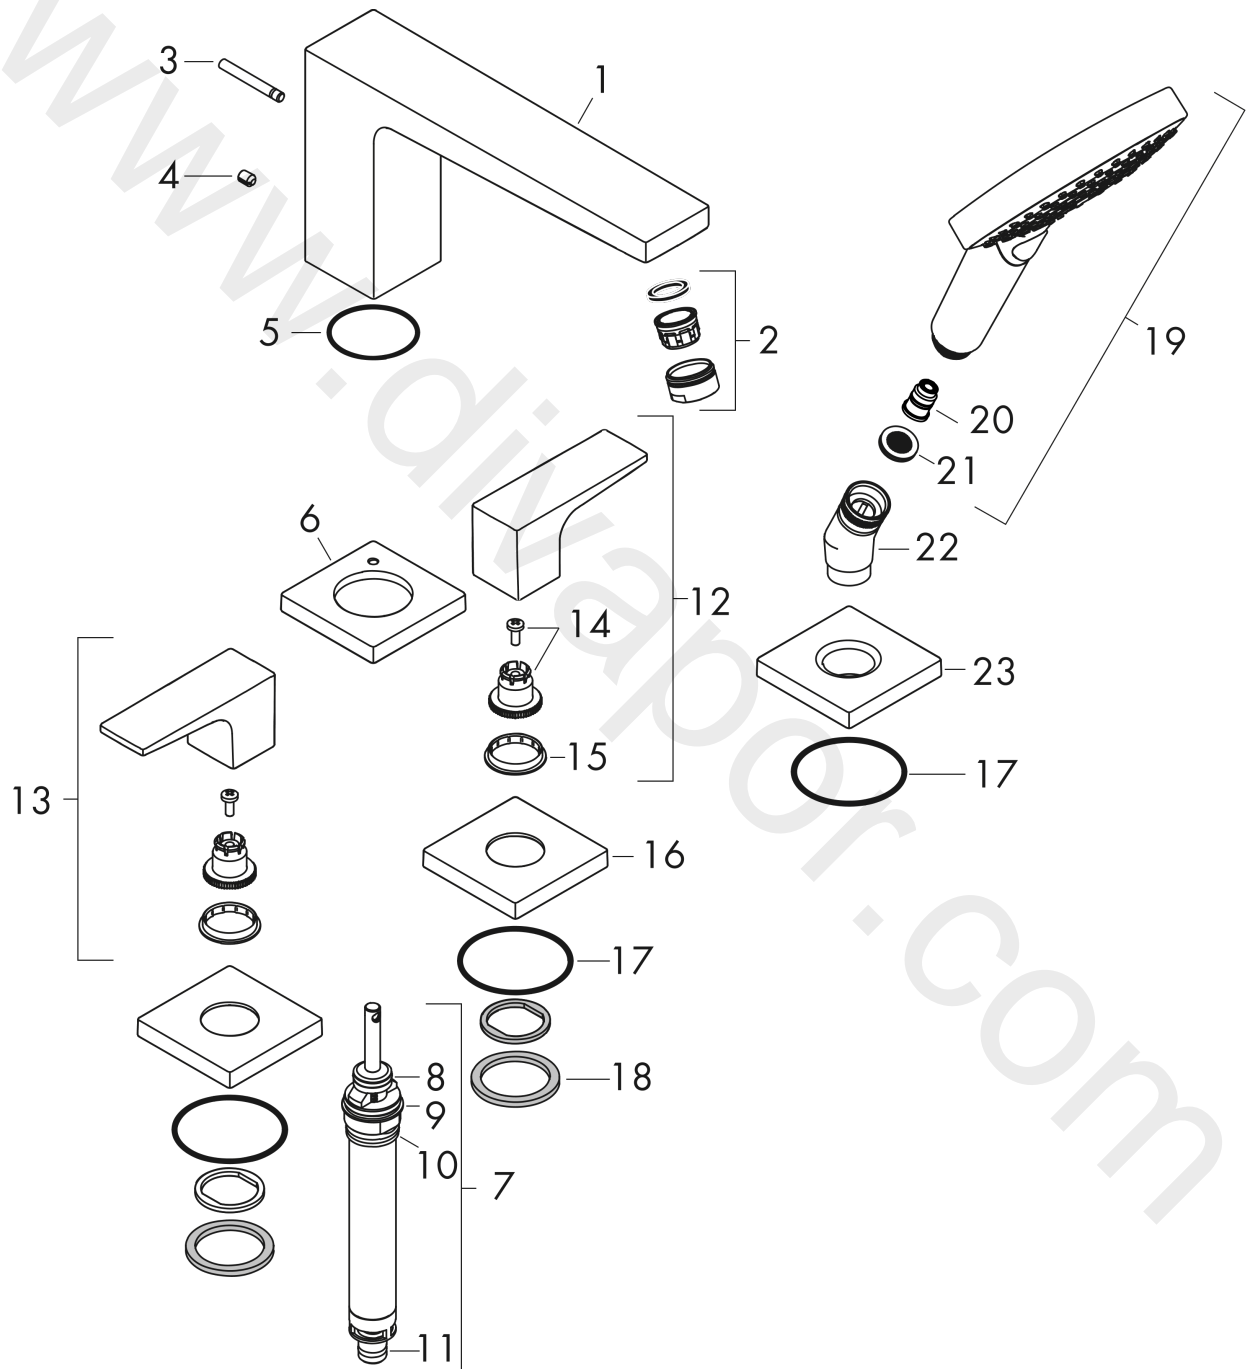

Metropol
4-hole rim mounted bath mixer with lever handles
 Finish: **Matt White** Article Number: **32553707**

Flowchart

www.divapor.com

Metropol
4-hole rim mounted bath mixer with lever handles
 Finish: **Matt White** Article Number: **32553707**

Exploded Drawing

Year of production: >03/20

Metropol
4-hole rim mounted bath mixer with lever handles
 Finish: **Matt White** Article Number: **32553707**

Spare part list

Year of production: >03/20

Pos.	Description	Article Number	Price	PU
1	spout cpl.	93151700	£ 550,00	1
2	aerator M24x1 (30 l/min)	96512700	£ 25,00	1
3	diverter knob	98707700	£ 38,00	1
4	O-ring 41x1,5	98168000	£ 3,30	1
5	hollow set screw M6x8	98444000	£ 3,30	1
6	escutcheon for spout	93152700	£ 51,00	1
7	selector assy	96775000	£ 79,00	1
8	O-Ring 14x2,5	98189000	£ 3,30	1
9	O-Ring 23x2,5	98183000	£ 3,30	1
10	O-Ring 22x2	98185000	£ 3,30	1
11	O-ring 9x2,5	98217000	£ 3,30	1
12	handle for cold water	93168700	£ 64,00	1
13	handle for hot water	93167700	£ 64,00	1
14	handle fixing set	94184000	£ 6,10	1
15	set of color-rings cold / hot water	95819000	£ 13,30	1
16	escutcheon for handle	93169700	£ 96,00	1
17	O-ring 56x2	98468000	£ 9,00	1
18	flat seal	98749000	£ 6,10	1
19	handshower	26531707	-	1
20	back flow preventor cartridge	93339000	£ 20,50	1
21	filter packing	94246000	£ 3,30	1
22	shower holder	28071700	£ 64,00	1
23	escutcheon for shower holder	93153700	£ 76,00	1