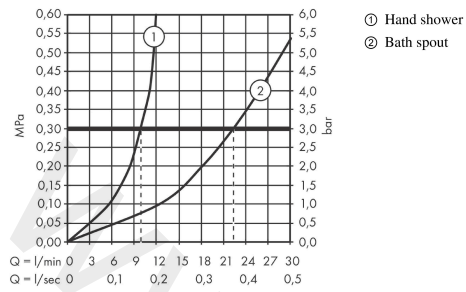

Metropol
4-hole rim mounted bath mixer with lever handles
 Finish: **Matt White** Article Number: **32553707**

Flowchart

www.divapor.com

Metropol
4-hole rim mounted bath mixer with lever handles
 Finish: **Matt White** Article Number: **32553707**

Exploded Drawing

Year of production: >03/20

Metropol
4-hole rim mounted bath mixer with lever handles
 Finish: **Matt White** Article Number: **32553707**

Spare part list

Year of production: >03/20

Pos.	Description	Article Number	Price	PU
1	spout cpl.	93151700	£ 550,00	1
2	aerator M24x1 (30 l/min)	96512700	£ 25,00	1
3	diverter knob	98707700	£ 38,00	1
4	O-ring 41x1,5	98168000	£ 3,30	1
5	hollow set screw M6x8	98444000	£ 3,30	1
6	escutcheon for spout	93152700	£ 51,00	1
7	selector assy	96775000	£ 79,00	1
8	O-Ring 14x2,5	98189000	£ 3,30	1
9	O-Ring 23x2,5	98183000	£ 3,30	1
10	O-Ring 22x2	98185000	£ 3,30	1
11	O-ring 9x2,5	98217000	£ 3,30	1
12	handle for cold water	93168700	£ 64,00	1
13	handle for hot water	93167700	£ 64,00	1
14	handle fixing set	94184000	£ 6,10	1
15	set of color-rings cold / hot water	95819000	£ 13,30	1
16	escutcheon for handle	93169700	£ 96,00	1
17	O-ring 56x2	98468000	£ 9,00	1
18	flat seal	98749000	£ 6,10	1
19	handshower	26531707	-	1
20	back flow preventor cartridge	93339000	£ 20,50	1
21	filter packing	94246000	£ 3,30	1
22	shower holder	28071700	£ 64,00	1
23	escutcheon for shower holder	93153700	£ 76,00	1