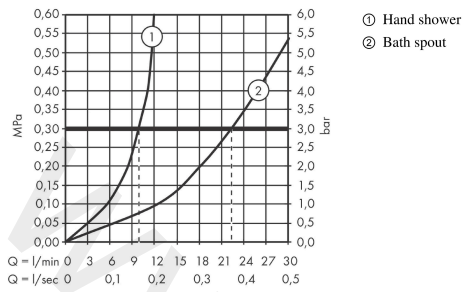

##### product features

- consists of: 4-hole rim mounted bath mixer, hand shower, shower holder
- 2 functions
- projection: 196 mm
- spray type mixer: normal spray
- spray type hand shower: Rain, RainAir, Whirl
- maximum flow rate at 3 bar: 22 l/min
- flow rate for bath spout at 3 bar: 22 l/min
- flow rate of hand shower at 3 bar: 9,7 l/min
- ceramic valves hot/cold 90°
- connection dimension: DN15
- connection type: basic set
- installation on bath rim
- min. operating pressure: 1 bar
- max. operating pressure: 10 bar

#### Scale drawing

**Metropol**

**4-hole rim mounted bath mixer with lever handles**

Finish: **Brushed Black Chrome** Article Number: **32553347**

**Flowchart**

**Metropol**

**4-hole rim mounted bath mixer with lever handles**