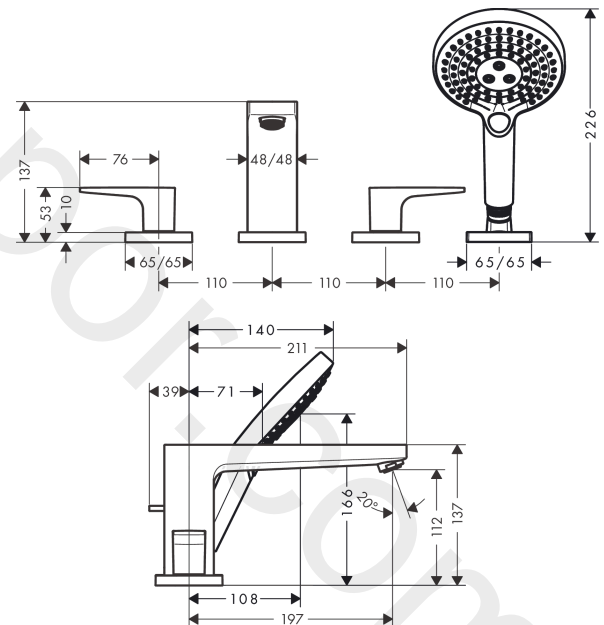

### 4-hole rim mounted bath mixer with lever handles

Finish: **Brushed Black Chrome** Article Number: **32553347**

##### product features

- consists of: 4-hole rim mounted bath mixer, hand shower, shower holder
- 2 functions
- projection: 196 mm
- spray type mixer: normal spray
- spray type hand shower: Rain, RainAir, Whirl
- maximum flow rate at 3 bar: 22 l/min
- flow rate for bath spout at 3 bar: 22 l/min
- flow rate of hand shower at 3 bar: 9,7 l/min
- ceramic valves hot/cold 90°
- connection dimension: DN15
- connection type: basic set
- installation on bath rim
- min. operating pressure: 1 bar
- max. operating pressure: 10 bar

#### Scale drawing

**Metropol**

**4-hole rim mounted bath mixer with lever handles**

Finish: **Brushed Black Chrome** Article Number: **32553347**

**Flowchart**

**Metropol**

**4-hole rim mounted bath mixer with lever handles**

Year of production: &gt;03/20

Pos.	Description	Article Number	Price	PU
1	spout cpl.	93151340	£ 550,00	1
2	aerator M24x1 (30 l/min)	96512340	£ 25,00	1
3	diverter knob	98707340	£ 38,00	1
4	hollow set screw M6x8	98444000	£ 3,30	1
5	O-ring 41x1,5	98168000	£ 3,30	1
6	escutcheon for spout	93152340	£ 51,00	1
7	selector assy	96775000	£ 79,00	1
8	O-Ring 14x2,5	98189000	£ 3,30	1
9	O-Ring 23x2,5	98183000	£ 3,30	1
10	O-Ring 22x2	98185000	£ 3,30	1
11	O-ring 9x2,5	98217000	£ 3,30	1
12	handle for cold water	93168340	£ 64,00	1
13	handle for hot water	93167340	£ 64,00	1
14	handle fixing set	94184000	£ 6,10	1
15	set of color-rings cold / hot water	95819000	£ 13,30	1
16	escutcheon for handle	93169340	£ 96,00	1
17	O-ring 56x2	98468000	£ 9,00	1
18	flat seal	98749000	£ 6,10	1
19	handshower	26531347	-	1
20	back flow preventor cartridge	93339000	£ 20,50	1
21	filter packing	94246000	£ 3,30	1
22	shower holder	28071340	£ 64,00	1
23	escutcheon for shower holder	93153340	£ 76,00	1