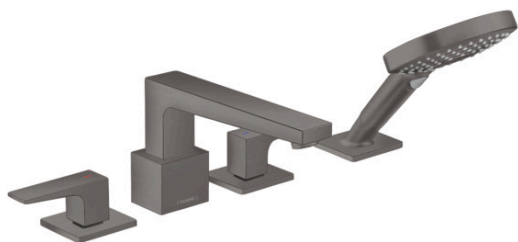

### 4-hole rim mounted bath mixer with lever handles

Finish: **Brushed Black Chrome** Article Number: **32553347**

##### product features

- consists of: 4-hole rim mounted bath mixer, hand shower, shower holder
- 2 functions
- projection: 196 mm
- spray type mixer: normal spray
- spray type hand shower: Rain, RainAir, Whirl
- maximum flow rate at 3 bar: 22 l/min
- flow rate for bath spout at 3 bar: 22 l/min
- flow rate of hand shower at 3 bar: 9,7 l/min
- ceramic valves hot/cold 90°
- connection dimension: DN15
- connection type: basic set
- installation on bath rim
- min. operating pressure: 1 bar
- max. operating pressure: 10 bar

#### Scale drawing

**Metropol**

**4-hole rim mounted bath mixer with lever handles**

Finish: **Brushed Black Chrome** Article Number: **32553347**

**Flowchart**

**Metropol**

**4-hole rim mounted bath mixer with lever handles**

Finish: **Brushed Black Chrome** Article Number: **32553347**

**Exploded Drawing**

Year of production: >03/20

**Metropol****4-hole rim mounted bath mixer with lever handles**Finish: **Brushed Black Chrome** Article Number: **32553347****Spare part list**