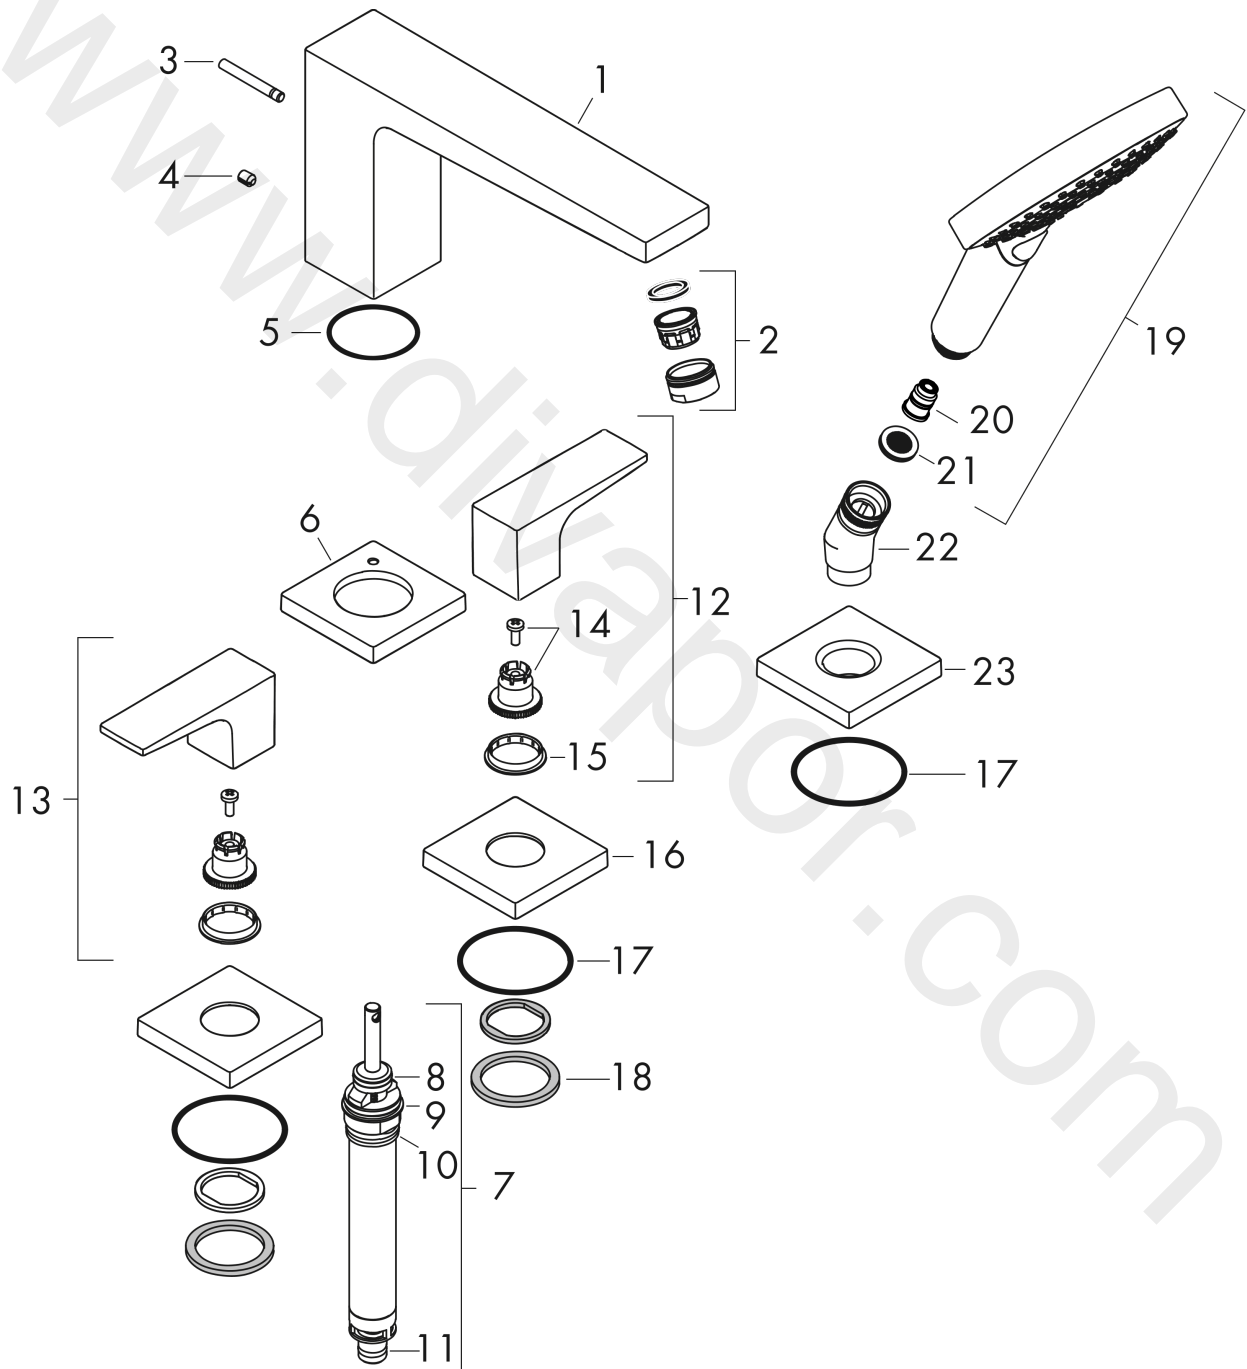

##### product features

- consists of: 4-hole rim mounted bath mixer, hand shower, shower holder
- 2 functions
- projection: 196 mm
- spray type mixer: normal spray
- spray type hand shower: Rain, RainAir, Whirl
- maximum flow rate at 3 bar: 22 l/min
- flow rate for bath spout at 3 bar: 22 l/min
- flow rate of hand shower at 3 bar: 9,7 l/min
- ceramic valves hot/cold 90°
- connection dimension: DN15
- connection type: basic set
- installation on bath rim
- min. operating pressure: 1 bar
- max. operating pressure: 10 bar

#### Scale drawing

**Metropol**

**4-hole rim mounted bath mixer with lever handles**

Finish: **Brushed Black Chrome** Article Number: **32553347**

**Flowchart**

**Metropol**

**4-hole rim mounted bath mixer with lever handles**

Finish: **Brushed Black Chrome** Article Number: **32553347**

**Exploded Drawing**

Year of production: >03/20

**Metropol****4-hole rim mounted bath mixer with lever handles**Finish: **Brushed Black Chrome** Article Number: **32553347****Spare part list**

Year of production: &gt;03/20

Pos.	Description	Article Number	Price	PU
1	spout cpl.	93151340	£ 550,00	1
2	aerator M24x1 (30 l/min)	96512340	£ 25,00	1
3	diverter knob	98707340	£ 38,00	1
4	hollow set screw M6x8	98444000	£ 3,30	1
5	O-ring 41x1,5	98168000	£ 3,30	1
6	escutcheon for spout	93152340	£ 51,00	1
7	selector assy	96775000	£ 79,00	1
8	O-Ring 14x2,5	98189000	£ 3,30	1
9	O-Ring 23x2,5	98183000	£ 3,30	1
10	O-Ring 22x2	98185000	£ 3,30	1
11	O-ring 9x2,5	98217000	£ 3,30	1
12	handle for cold water	93168340	£ 64,00	1
13	handle for hot water	93167340	£ 64,00	1
14	handle fixing set	94184000	£ 6,10	1
15	set of color-rings cold / hot water	95819000	£ 13,30	1
16	escutcheon for handle	93169340	£ 96,00	1
17	O-ring 56x2	98468000	£ 9,00	1
18	flat seal	98749000	£ 6,10	1
19	handshower	26531347	-	1
20	back flow preventor cartridge	93339000	£ 20,50	1
21	filter packing	94246000	£ 3,30	1
22	shower holder	28071340	£ 64,00	1
23	escutcheon for shower holder	93153340	£ 76,00	1