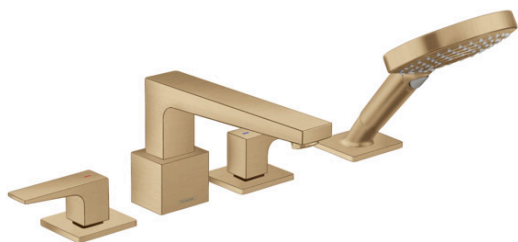

Metropol

4-hole rim mounted bath mixer with lever handles

Finish: **Brushed Bronze** Article Number: **32553147**

Description

product features

- consists of: 4-hole rim mounted bath mixer, hand shower, shower holder
- 2 functions
- projection: 196 mm
- spray type mixer: normal spray
- spray type hand shower: Rain, RainAir, Whirl
- maximum flow rate at 3 bar: 22 l/min
- flow rate for bath spout at 3 bar: 22 l/min
- flow rate of hand shower at 3 bar: 9,7 l/min
- ceramic valves hot/cold 90°
- connection dimension: DN15
- connection type: basic set
- installation on bath rim
- min. operating pressure: 1 bar
- max. operating pressure: 10 bar

Technology

Product image

Scale drawing

Metropol

4-hole rim mounted bath mixer with lever handles

Finish: **Brushed Bronze** Article Number: **32553147**

Flowchart

Metropol
4-hole rim mounted bath mixer with lever handles
 Finish: **Brushed Bronze** Article Number: **32553147**