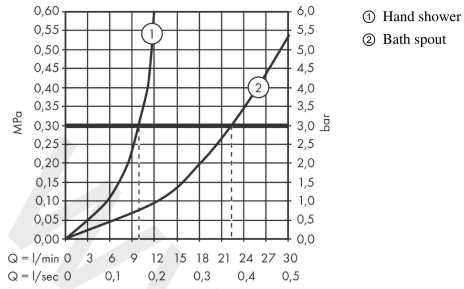

Metropol

4-hole rim mounted bath mixer with lever handles

Finish: **Brushed Bronze** Article Number: **32553147**

Description

product features

- consists of: 4-hole rim mounted bath mixer, hand shower, shower holder
- 2 functions
- projection: 196 mm
- spray type mixer: normal spray
- spray type hand shower: Rain, RainAir, Whirl
- maximum flow rate at 3 bar: 22 l/min
- flow rate for bath spout at 3 bar: 22 l/min
- flow rate of hand shower at 3 bar: 9,7 l/min
- ceramic valves hot/cold 90°
- connection dimension: DN15
- connection type: basic set
- installation on bath rim
- min. operating pressure: 1 bar
- max. operating pressure: 10 bar

Technology

Product image

Scale drawing

Metropol

4-hole rim mounted bath mixer with lever handles

Finish: **Brushed Bronze** Article Number: **32553147**

Flowchart

Metropol
4-hole rim mounted bath mixer with lever handles
 Finish: **Brushed Bronze** Article Number: **32553147**