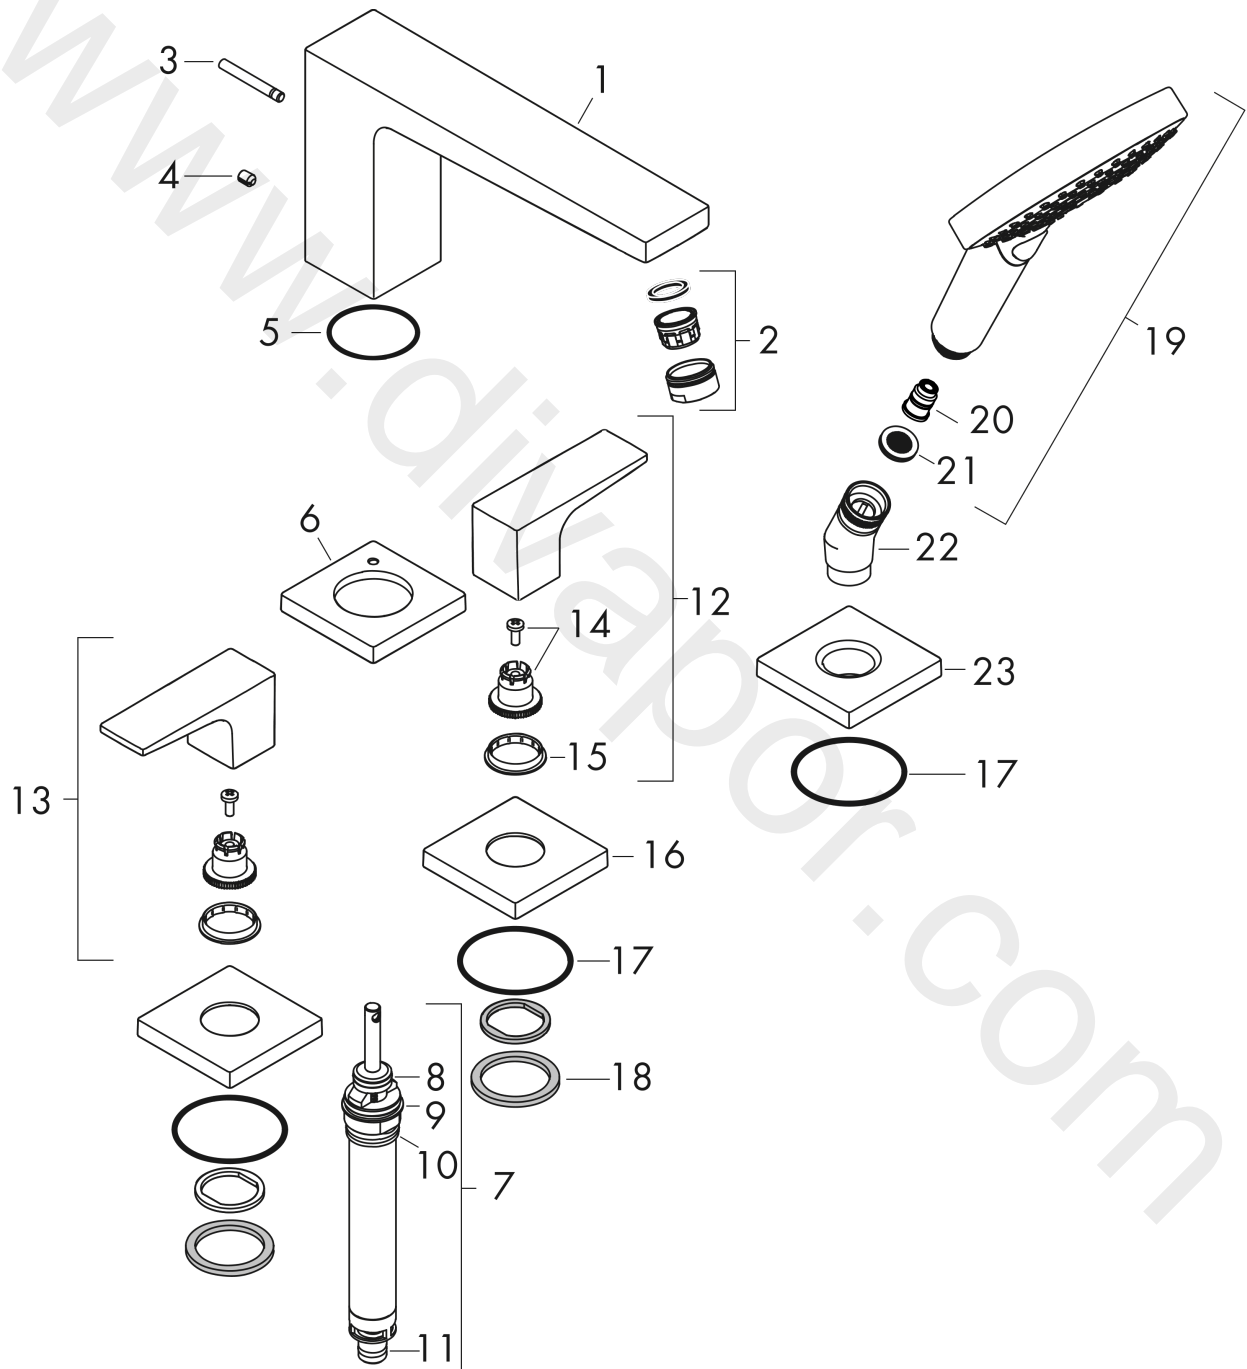

Metropol

4-hole rim mounted bath mixer with lever handles

Finish: **Brushed Bronze** Article Number: **32553147**

Description

product features

- consists of: 4-hole rim mounted bath mixer, hand shower, shower holder
- 2 functions
- projection: 196 mm
- spray type mixer: normal spray
- spray type hand shower: Rain, RainAir, Whirl
- maximum flow rate at 3 bar: 22 l/min
- flow rate for bath spout at 3 bar: 22 l/min
- flow rate of hand shower at 3 bar: 9,7 l/min
- ceramic valves hot/cold 90°
- connection dimension: DN15
- connection type: basic set
- installation on bath rim
- min. operating pressure: 1 bar
- max. operating pressure: 10 bar

Exploded Drawing

Year of production: >03/20

Metropol

4-hole rim mounted bath mixer with lever handles

Finish: **Brushed Bronze** Article Number: **32553147**

Spare part list

Year of production: >03/20

Pos.	Description	Article Number	Price	PU
1	spout cpl.	93151140	£ 550,00	1
2	aerator M24x1 (30 l/min)	96512140	£ 25,00	1
3	diverter knob	98707140	£ 38,00	1
4	hollow set screw M6x8	98444000	£ 3,30	1
5	O-ring 41x1,5	98168000	£ 3,30	1
6	escutcheon for spout	93152140	£ 51,00	1
7	selector assy	96775000	£ 79,00	1
8	O-Ring 14x2,5	98189000	£ 3,30	1
9	O-Ring 23x2,5	98183000	£ 3,30	1
10	O-Ring 22x2	98185000	£ 3,30	1
11	O-ring 9x2,5	98217000	£ 3,30	1
12	handle for cold water	93168140	£ 64,00	1
13	handle for hot water	93167140	£ 64,00	1
14	handle fixing set	94184000	£ 6,10	1
15	set of color-rings cold / hot water	95819000	£ 13,30	1
16	escutcheon for handle	93169140	£ 96,00	1
17	O-ring 56x2	98468000	£ 9,00	1
18	flat seal	98749000	£ 6,10	1
19	handshower	26531147	-	1
20	shower holder	28071140	£ 64,00	1
21	back flow preventor cartridge	93339000	£ 20,50	1
22	filter packing	94246000	£ 3,30	1
23	escutcheon for shower holder	93153140	£ 76,00	1