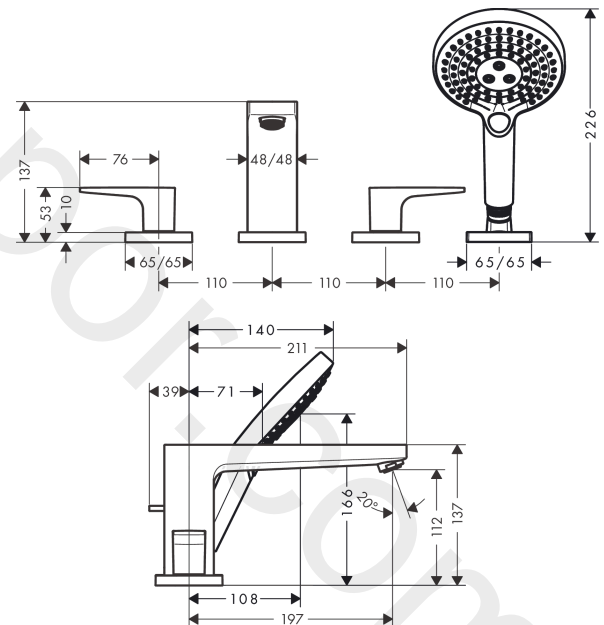

Scale drawing