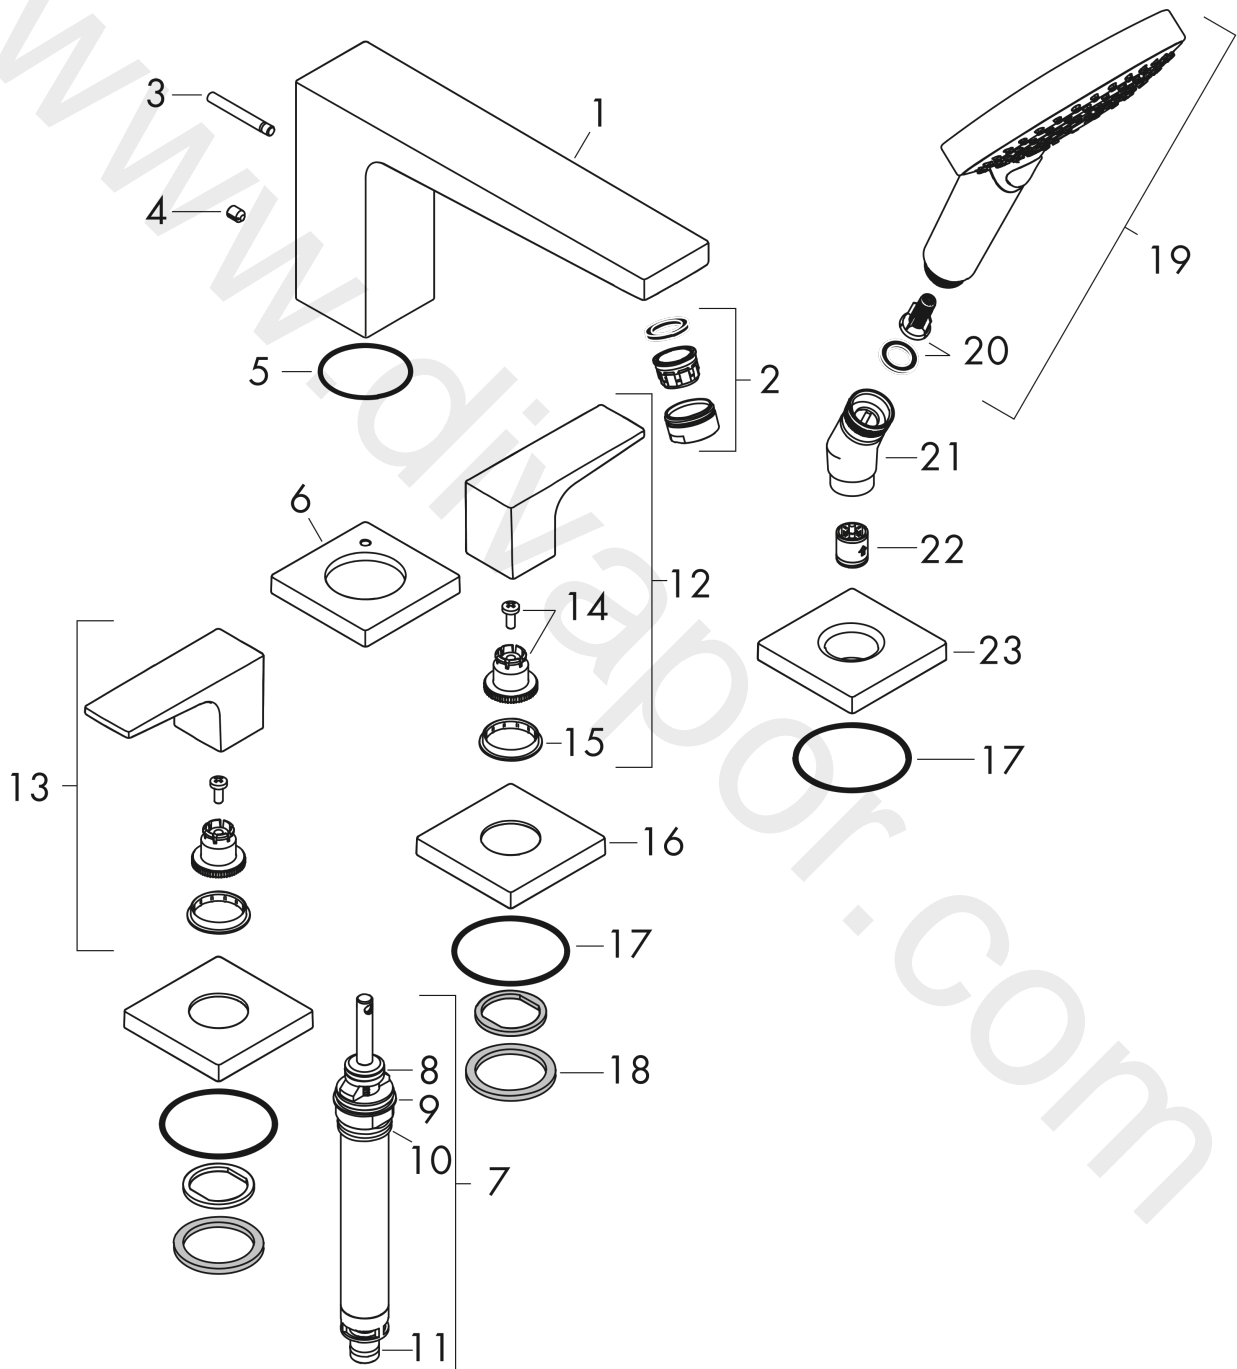

Metropol
4-hole rim mounted bath mixer with lever handles
Finish: **Chrome** Article Number: **32553000**

Exploded Drawing

Year of production: >04/17

Metropol
4-hole rim mounted bath mixer with lever handles
Finish: **Chrome** Article Number: **32553000**

Spare part list

Year of production: >04/17

Pos.	Description	Article Number	Price	PU
1	spout cpl.	93151000	£ 370,00	1
2	aerator M24x1 (30 l/min)	96512000	£ 16,10	1
3	diverter knob	98707000	£ 25,00	1
4	hollow set screw M6x8	98444000	£ 3,30	1
5	O-ring 41x1,5	98168000	£ 3,30	1
6	escutcheon for spout	93152000	£ 35,00	1
7	selector assy	96775000	£ 79,00	1
8	O-Ring 14x2,5	98189000	£ 3,30	1
9	O-Ring 23x2,5	98183000	£ 3,30	1
10	O-Ring 22x2	98185000	£ 3,30	1
11	O-ring 9x2,5	98217000	£ 3,30	1
12	handle for cold water	93168000	£ 43,00	1
13	handle for hot water	93167000	£ 43,00	1
14	handle fixing set	94184000	£ 6,10	1
15	set of color-rings cold / hot water	95819000	£ 13,30	1
16	escutcheon for handle	93169000	£ 64,00	1
17	O-ring 56x2	98468000	£ 9,00	1
18	flat seal	98749000	£ 6,10	1
19	handshower	26530000	£ 130,00	1
20	filter insert	97708000	£ 6,10	1
21	shower holder	28071000	£ 43,00	1
22	escutcheon for shower holder	93153000	£ 51,00	1
23	set of non return valves DW 15	94074000	£ 16,10	1
a	concealed item	13244180	£ 455,00	1