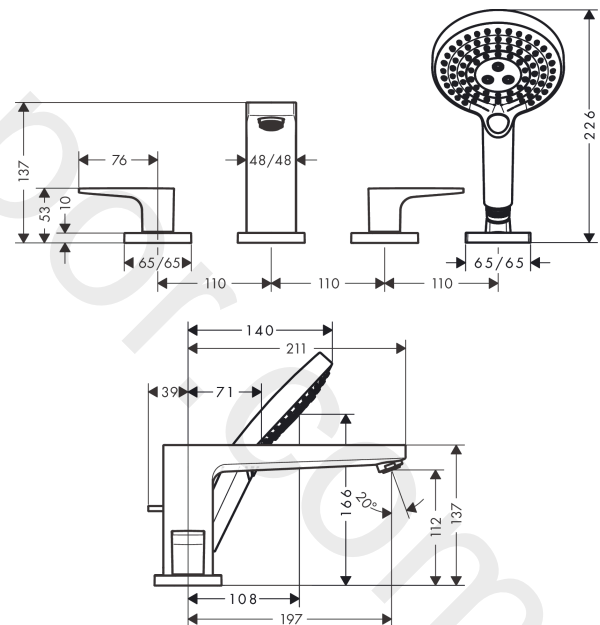

Metropol
4-hole rim mounted bath mixer with lever handles
 Finish: **Chrome** Article Number: **32553000**

Description

product features

- consists of: 4-hole rim mounted bath mixer, hand shower, shower holder
- 2 functions
- projection: 197 mm
- spray type mixer: normal spray
- spray type hand shower: Rain, RainAir, Whirl
- maximum pull-out length of hand shower: 1.60 m
- maximum flow rate at 3 bar: 23 l/min
- flow rate for bath spout at 3 bar: 23 l/min
- flow rate of hand shower at 3 bar: 15 l/min
- ceramic valves hot/cold 90°
- connection dimension: DN15
- connection type: basic set
- installation on bath rim
- min. operating pressure: 1 bar
- max. operating pressure: 10 bar

Article Details

Price excl. VAT

666,67 £

Technology

Product image

Scale drawing

Metropol
4-hole rim mounted bath mixer with lever handles
 Finish: **Chrome** Article Number: **32553000**

Flowchart

Spare part list

Year of production: >04/17

Pos.	Description	Article Number	Price	PU
1	spout cpl.	93151000	£ 370,00	1
2	aerator M24x1 (30 l/min)	96512000	£ 16,10	1
3	diverter knob	98707000	£ 25,00	1
4	hollow set screw M6x8	98444000	£ 3,30	1
5	O-ring 41x1,5	98168000	£ 3,30	1
6	escutcheon for spout	93152000	£ 35,00	1
7	selector assy	96775000	£ 79,00	1
8	O-Ring 14x2,5	98189000	£ 3,30	1
9	O-Ring 23x2,5	98183000	£ 3,30	1
10	O-Ring 22x2	98185000	£ 3,30	1
11	O-ring 9x2,5	98217000	£ 3,30	1
12	handle for cold water	93168000	£ 43,00	1
13	handle for hot water	93167000	£ 43,00	1
14	handle fixing set	94184000	£ 6,10	1
15	set of color-rings cold / hot water	95819000	£ 13,30	1
16	escutcheon for handle	93169000	£ 64,00	1
17	O-ring 56x2	98468000	£ 9,00	1
18	flat seal	98749000	£ 6,10	1
19	handshower	26530000	£ 130,00	1
20	filter insert	97708000	£ 6,10	1
21	shower holder	28071000	£ 43,00	1
22	escutcheon for shower holder	93153000	£ 51,00	1
23	set of non return valves DW 15	94074000	£ 16,10	1
a	concealed item	13244180	£ 455,00	1