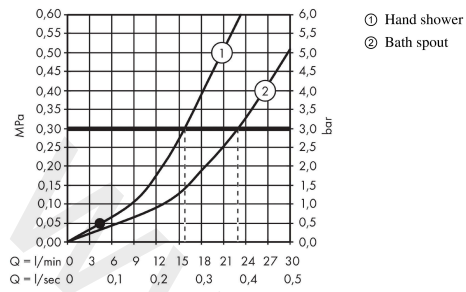

Metropol
4-hole rim mounted bath mixer with lever handles
 Finish: **Chrome** Article Number: **32553000**

Description

product features

- consists of: 4-hole rim mounted bath mixer, hand shower, shower holder
- 2 functions
- projection: 197 mm
- spray type mixer: normal spray
- spray type hand shower: Rain, RainAir, Whirl
- maximum pull-out length of hand shower: 1.60 m
- maximum flow rate at 3 bar: 23 l/min
- flow rate for bath spout at 3 bar: 23 l/min
- flow rate of hand shower at 3 bar: 15 l/min
- ceramic valves hot/cold 90°
- connection dimension: DN15
- connection type: basic set
- installation on bath rim
- min. operating pressure: 1 bar
- max. operating pressure: 10 bar

Article Details

Price excl. VAT

666,67 £

Technology

Product image

Scale drawing

Metropol
4-hole rim mounted bath mixer with lever handles
 Finish: **Chrome** Article Number: **32553000**

Flowchart