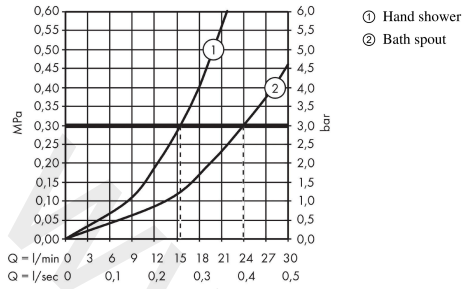

**Metropol**  
**4-hole rim mounted bath mixer with lever handles for Secuflex**  
 Finish: **Chrome** Article Number: **32552000**

**Flowchart**

www.divapor.com

**Metropol**  
**4-hole rim mounted bath mixer with lever handles for Secuflex**  
 Finish: **Chrome** Article Number: **32552000**