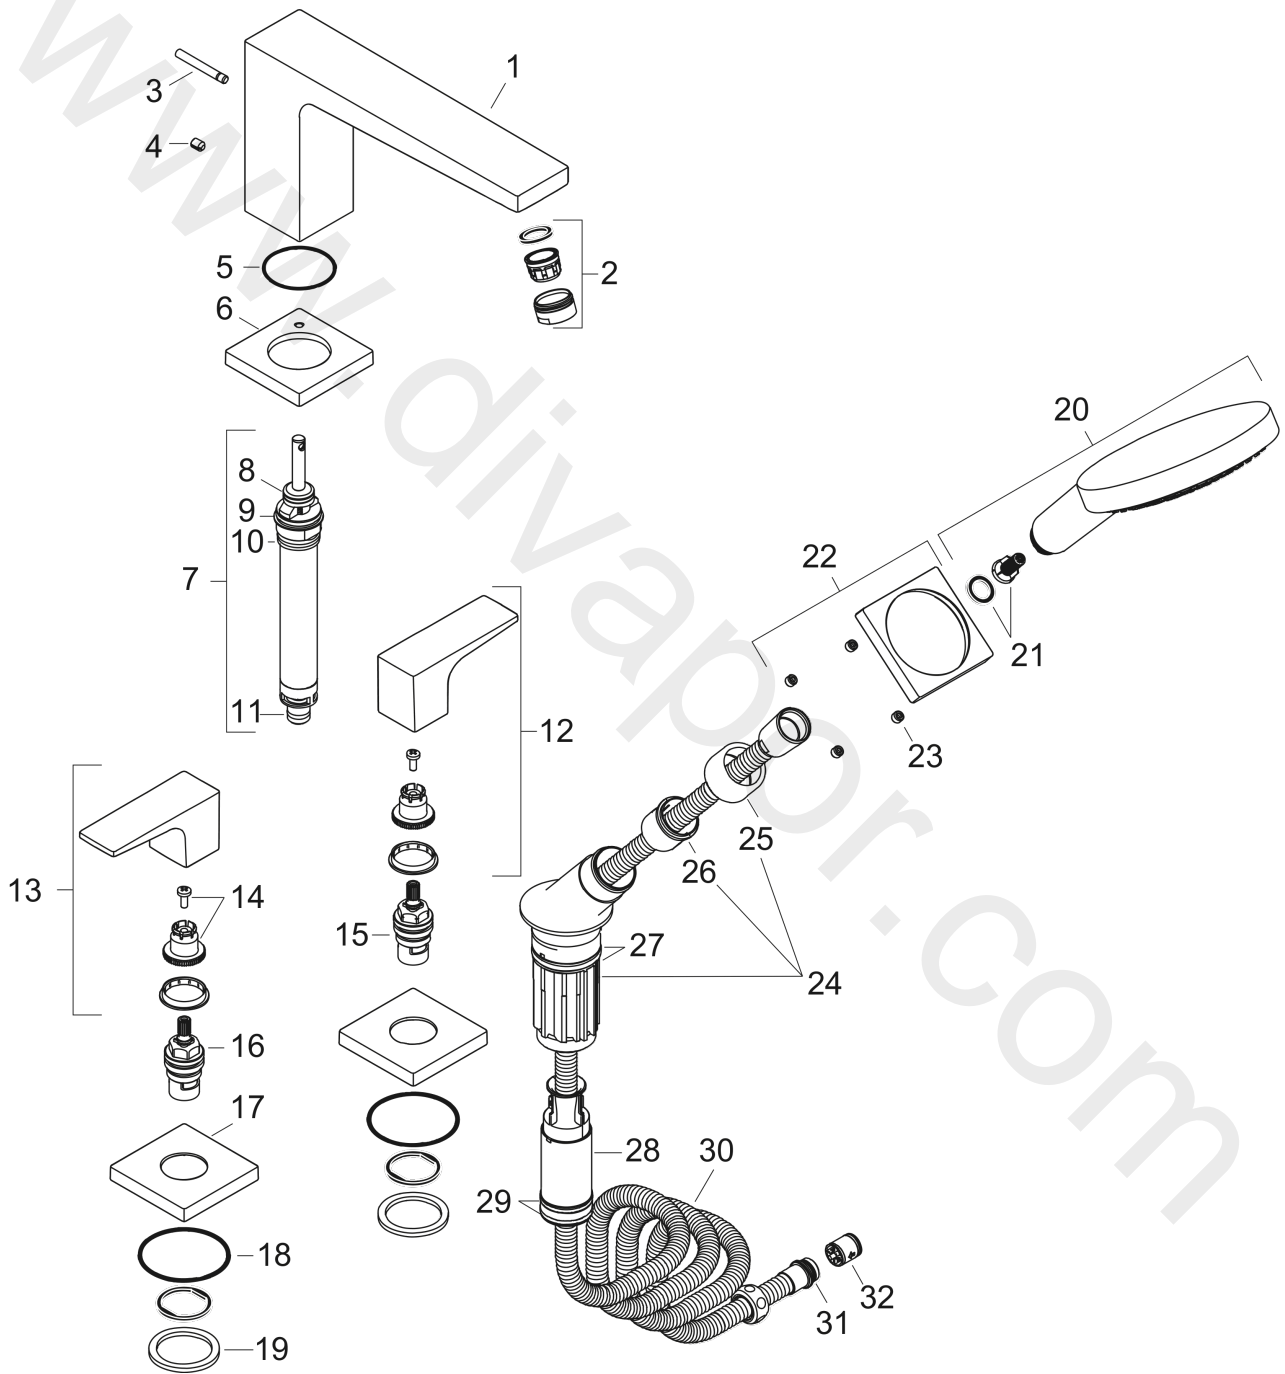

**Metropol**  
**4-hole rim mounted bath mixer with lever handles for Secuflex**  
 Finish: **Chrome** Article Number: **32552000**

**Flowchart**

www.divapor.com

**Metropol**  
**4-hole rim mounted bath mixer with lever handles for Secuflex**  
 Finish: **Chrome** Article Number: **32552000**

**Exploded Drawing**

Year of production: >04/17

## Metropol

4-hole rim mounted bath mixer with lever handles for Secuflex

Finish: **Chrome** Article Number: **32552000**

### Spare part list

Year of production: >04/17

Pos.	Description	Article Number	Price	PU
1	spout cpl.	93151000	£ 370,00	1
2	aerator M24x1 (30 l/min)	96512000	£ 16,10	1
3	diverter knob	98707000	£ 25,00	1
4	hollow set screw M6x8	98444000	£ 3,30	1
5	O-ring 41x1,5	98168000	£ 3,30	1
6	escutcheon for spout	93152000	£ 35,00	1
7	selector assy	96775000	£ 79,00	1
8	O-Ring 14x2,5	98189000	£ 3,30	1
9	O-Ring 23x2,5	98183000	£ 3,30	1
10	O-Ring 22x2	98185000	£ 3,30	1
11	O-ring 9x2,5	98217000	£ 3,30	1
12	handle for cold water	93168000	£ 43,00	1
13	handle for hot water	93167000	£ 43,00	1
14	handle fixing set	94184000	£ 6,10	1
15	shut off unit left closing	94008000	£ 43,00	1
16	shut off unit right closing	94009000	£ 43,00	1
17	escutcheon for handle	93169000	£ 64,00	1
18	O-ring 56x2	98468000	£ 9,00	1
19	flat seal	98749000	£ 6,10	1
20	handshower	26530000	£ 130,00	1
21	filter insert	97708000	£ 6,10	1
22	escutcheon for shower holder	93154000	£ 64,00	1
23	screw cover	95704000	£ 3,30	1
24	shower holder, assy	95996000	£ 137,00	1
25	nut	97584000	£ 16,10	1
26	insert for shower holder	96942000	£ 13,30	1
27	O-ring 38x2	98396000	£ 3,30	1
28	hose brake	98656000	£ 20,50	1
29	O-Ring 28x2	98194000	£ 3,30	1
30	shower hose 2,00 m	94148000	£ 79,00	1
31	O-ring 11x2	98127000	£ 3,30	1
32	set of non return valves DW 15	94074000	£ 16,10	1
a	concealed item	13444180	£ 1.270,00	1