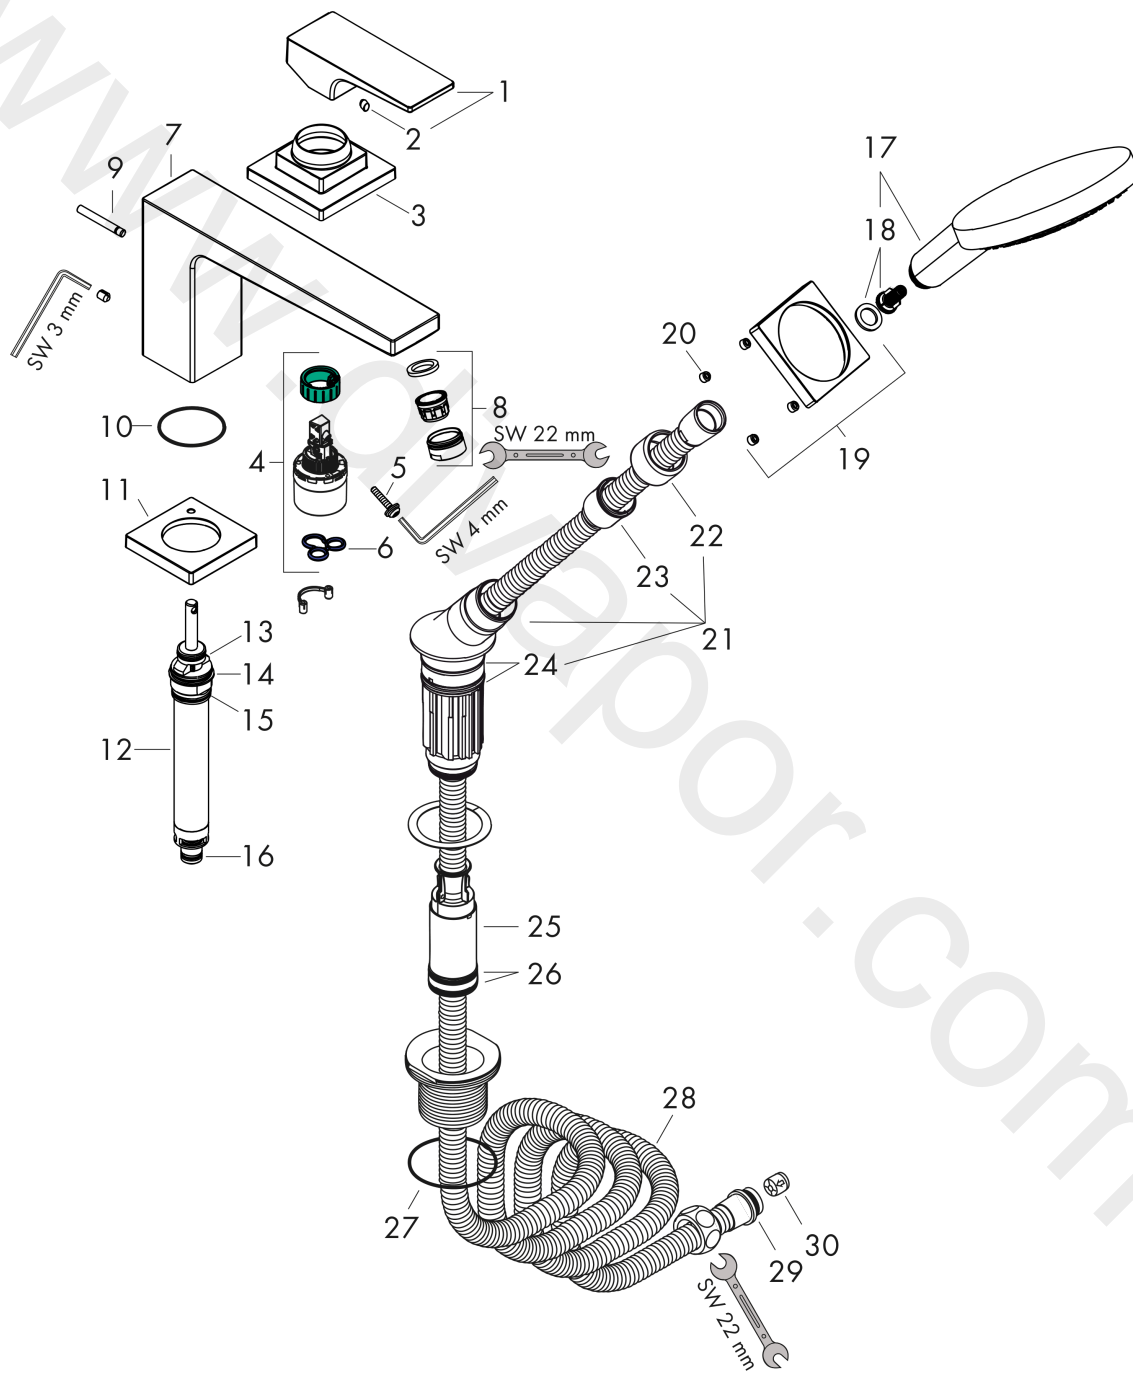

Year of production: >04/17

Metropol

3-hole rim mounted single lever bath mixer with lever handle for Secuflex

Finish: **Chrome** Article Number: **32550000**

Spare part list

Year of production: >04/17

Pos.	Description	Article Number	Price	PU
1	handle	93075000	£ 64,00	1
2	screw cover	96338000	£ 3,30	1
3	escutcheon	93138000	£ 43,00	1
4	cartridge, assy	92730000	£ 35,00	1
5	locking screw for handle	95140000	£ 6,10	1
6	seal	95008000	£ 9,00	1
7	spout cpl.	93151000	£ 370,00	1
8	aerator M24x1 (30 l/min)	96512000	£ 16,10	1
9	diverter knob	98707000	£ 25,00	1
10	O-ring 41x1,5	98168000	£ 3,30	1
11	escutcheon for spout	93152000	£ 35,00	1
12	selector assy	96775000	£ 79,00	1
13	O-Ring 14x2,5	98189000	£ 3,30	1
14	O-Ring 23x2,5	98183000	£ 3,30	1
15	O-Ring 22x2	98185000	£ 3,30	1
16	O-ring 9x2,5	98217000	£ 3,30	1
17	handshower	26530000	£ 130,00	1
18	filter insert	97708000	£ 6,10	1
19	escutcheon for shower holder	93154000	£ 64,00	1
20	screw cover	95704000	£ 3,30	1
21	shower holder, assy	95996000	£ 137,00	1
22	nut	97584000	£ 16,10	1
23	insert for shower holder	96942000	£ 13,30	1
24	O-ring 38x2	98396000	£ 3,30	1
25	hose brake	98656000	£ 20,50	1
26	O-Ring 28x2	98194000	£ 3,30	1
27	O-ring 58x3	98202000	£ 3,30	1
28	shower hose 2,00 m	94148000	£ 79,00	1
29	O-ring 11x2	98127000	£ 3,30	1
30	set of non return valves DW 15	94074000	£ 16,10	1
a	concealed item	13437180	£ 1.090,00	1