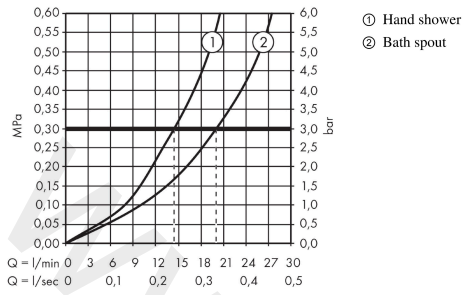

Metropol

3-hole rim mounted single lever bath mixer with lever handle for Secuflex

Finish: **Chrome** Article Number: **32550000**

Flowchart