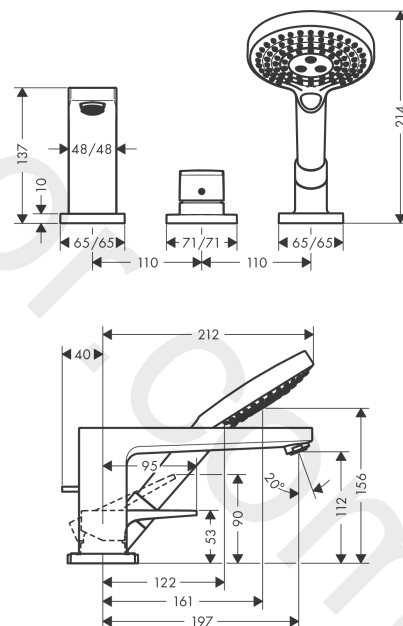

Scale drawing