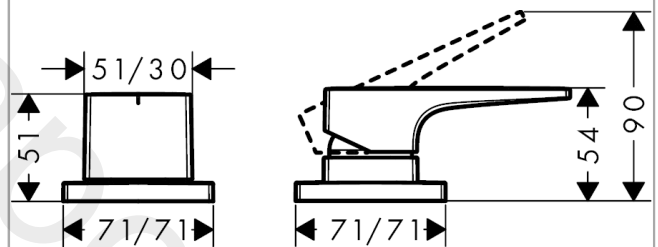

**Metropol**  
**2-hole rim mounted single lever bath mixer with lever handle**  
 Finish: **Chrome** Article Number: **32548000**

**Description**

**product features**

- 2 functions
- ceramic cartridge
- temperature limitation adjustable
- connection dimension: DN15
- connection type: basic set
- installation on bath rim
- min. operating pressure: 1 bar
- max. operating pressure: 10 bar
- WRAS 2304036
- WRAS 2304036 - Approval letter 2304036

**Article Details**

Price excl. VAT 375,00 £

**Product image**

**Scale drawing**

**Metropol**  
**2-hole rim mounted single lever bath mixer with lever handle**  
 Finish: **Chrome** Article Number: **32548000**

Exploded Drawing

Year of production: >04/17

**Metropol**  
**2-hole rim mounted single lever bath mixer with lever handle**  
 Finish: **Chrome** Article Number: **32548000**

**Spare part list**

Year of production: >04/17

Pos.	Description	Article Number	Price	PU
1	handle	93075000	£ 64,00	1
2	screw cover	96338000	£ 3,30	1
3	escutcheon	93138000	£ 43,00	1
4	cartridge, assy	92730000	£ 35,00	1
5	locking screw for handle	95140000	£ 6,10	1
6	seal	95008000	£ 9,00	1
7	handle	93140000	£ 43,00	1
8	set of color-rings cold / hot water	92225000	£ 6,10	1
9	escutcheon	93139000	£ 43,00	1
a	concealed item	13159180	£ 345,00	1