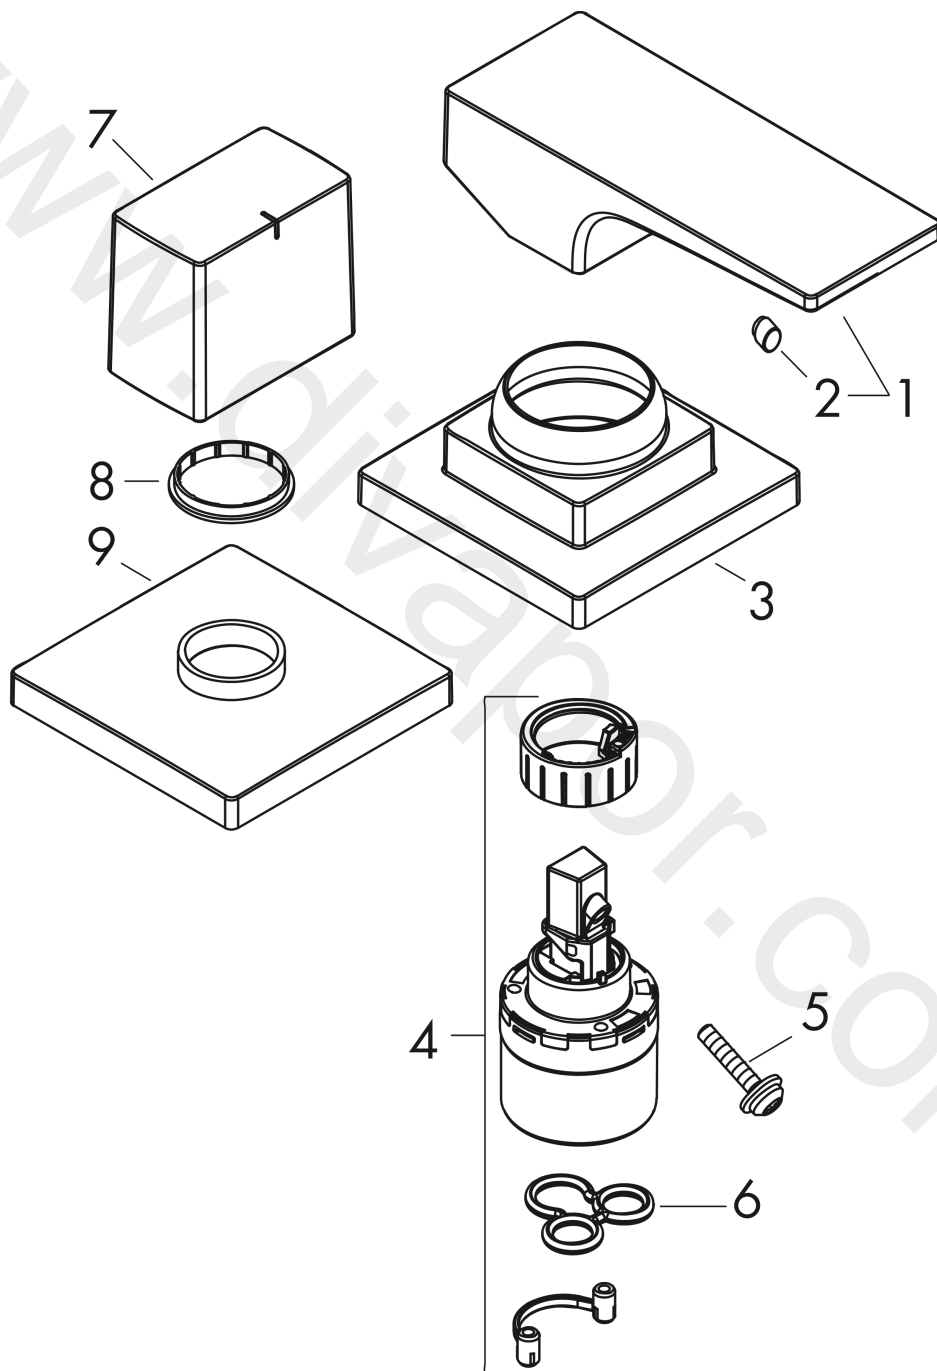

**Metropol**  
**2-hole rim mounted single lever bath mixer with lever handle**  
 Finish: **Chrome** Article Number: **32548000**

**Description**

**product features**

- 2 functions
- ceramic cartridge
- temperature limitation adjustable
- connection dimension: DN15
- connection type: basic set
- installation on bath rim
- min. operating pressure: 1 bar
- max. operating pressure: 10 bar
- WRAS 2304036
- WRAS 2304036 - Approval letter 2304036

**Article Details**

Price excl. VAT 375,00 £

**Product image**

**Scale drawing**

**Metropol**  
**2-hole rim mounted single lever bath mixer with lever handle**  
 Finish: **Chrome** Article Number: **32548000**

Exploded Drawing

Year of production: >04/17

**Metropol**  
**2-hole rim mounted single lever bath mixer with lever handle**  
 Finish: **Chrome** Article Number: **32548000**

**Spare part list**

Year of production: >04/17

Pos.	Description	Article Number	Price	PU
1	handle	93075000	£ 64,00	1
2	screw cover	96338000	£ 3,30	1
3	escutcheon	93138000	£ 43,00	1
4	cartridge, assy	92730000	£ 35,00	1
5	locking screw for handle	95140000	£ 6,10	1
6	seal	95008000	£ 9,00	1
7	handle	93140000	£ 43,00	1
8	set of color-rings cold / hot water	92225000	£ 6,10	1
9	escutcheon	93139000	£ 43,00	1
a	concealed item	13159180	£ 345,00	1