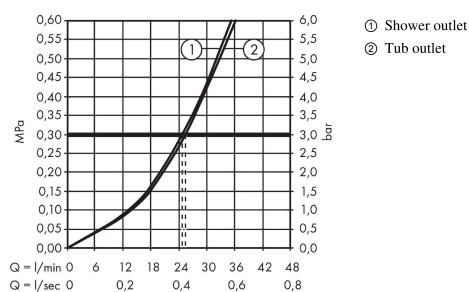

Metropol

Single lever bath mixer for concealed installation with lever handle and integrated security combination according to EN1717 for iBox universal

Finish: Polished Gold Optic Article Number: 32546990

Description

product features

- 2 functions
- maximum flow rate at 3 bar: 25 l/min
- ceramic cartridge
- temperature limitation adjustable
- diverter with automatic resetting
- non-return valve
- with silencer
- with integrated safety combination EN 1717
- connection type: basic set
- wall-mounted
- min. operating pressure: 1 bar
- max. operating pressure: 10 bar

Article Details

Price excl. VAT

668,70 £

Design awards

Product image

Scale drawing

Flowchart