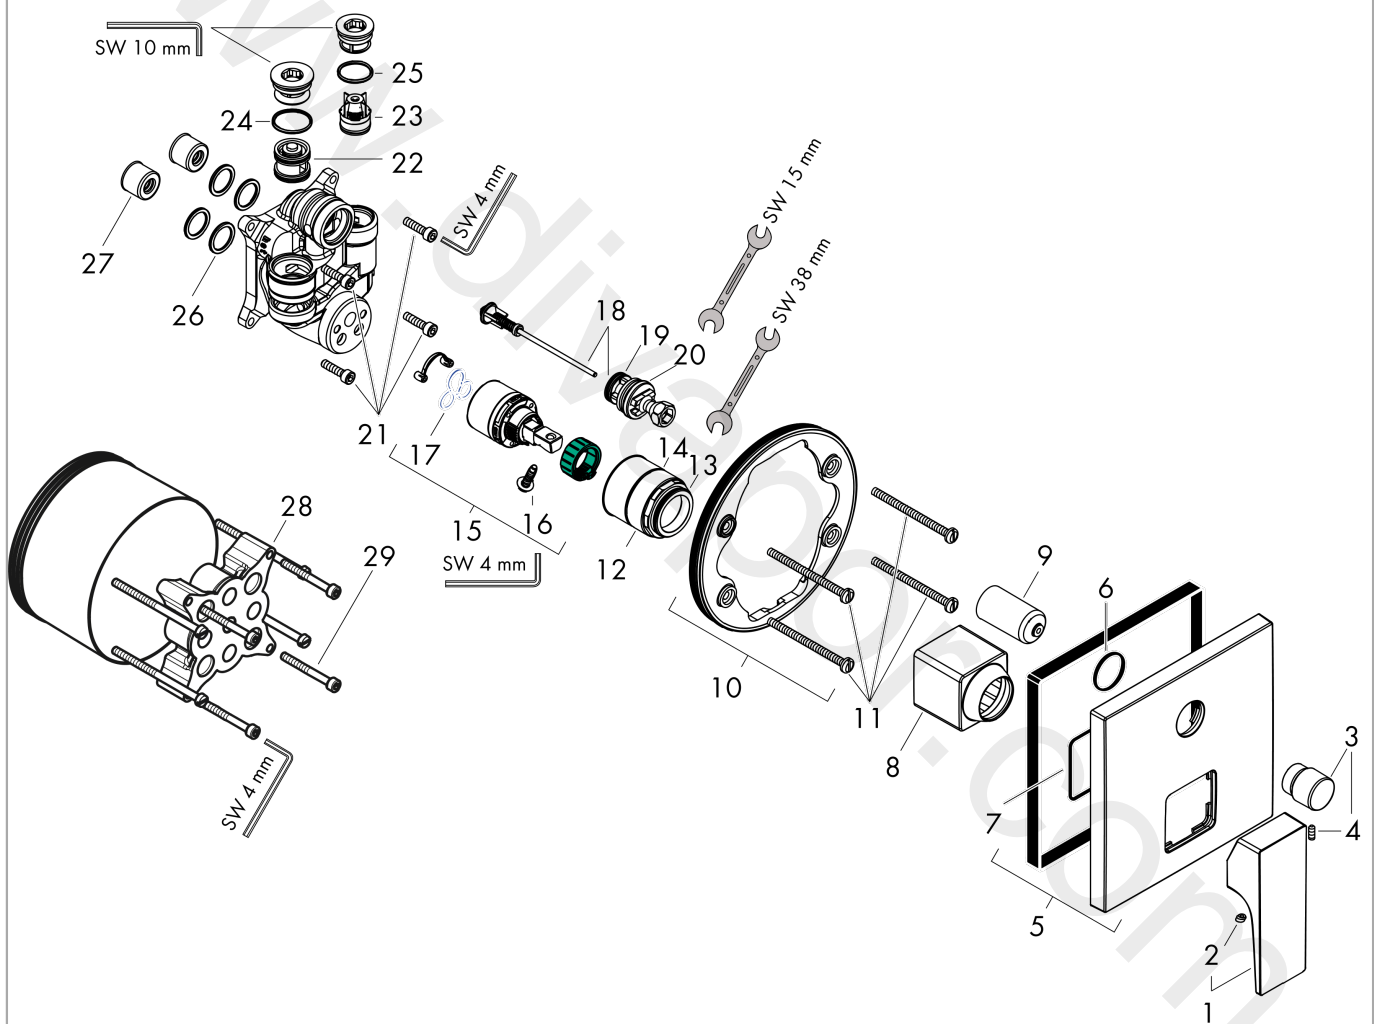

Metropol

Single lever bath mixer for concealed installation with lever handle and integrated security combination according to EN1717 for iBox universal

Finish: Polished Gold Optic Article Number: 32546990

Exploded Drawing

Year of production: >07/19

Metropol

Single lever bath mixer for concealed installation with lever handle and integrated security combination according to EN1717 for iBox universal

Finish: Polished Gold Optic Article Number: 32546990

Spare part list

Year of production: >07/19

Pos.	Description	Article Number	Price	PU
1	handle	93075990	£ 96,00	1
2	screw cover	96338000	£ 3,30	1
3	diverter knob	98795990	£ 76,00	1
4	hollow set screw M4x10	97667000	£ 3,30	1
5	escutcheon 155 / 155 mm	93144990	£ 118,00	1
6	O-ring 54x3	98436000	£ 3,30	1
7	O-ring 23x3	98142000	£ 3,30	1
8	sleeve	93143990	£ 51,00	1
9	sleeve	98794990	£ 51,00	1
10	holder for escutcheon	98793000	£ 43,00	1
11	set of fixing screws	96454000	£ 9,00	1
12	nut	98796000	£ 43,00	1
13	O-ring 30x1,5	98433000	£ 3,30	1
14	O-ring 39x1,5	98400000	£ 3,30	1
15	cartridge, assy	92730000	£ 35,00	1
16	locking screw for handle	95140000	£ 6,10	1
17	seal	95008000	£ 9,00	1
18	selector assy	95014000	£ 64,00	1
19	O-ring 16x2,3	98207000	£ 3,30	1
20	O-ring 20x2,5	92602000	£ 6,10	1
21	set of screws	96525000	£ 9,00	1
22	vacuum breaker	96753000	£ 16,10	1
23	non return valve	96655000	£ 13,30	1
24	O-ring 19x2	98426000	£ 3,30	1
25	O-Ring 22x2	98185000	£ 3,30	1
26	O-ring 16x2	98133000	£ 3,30	1
27	noise reduction	94073000	£ 25,00	1
28	extension 25 mm	13595000	£ 75,00	1
29	set of fixing screws	97747000	£ 3,30	1
a	concealed item	01800180	£ 163,00	1