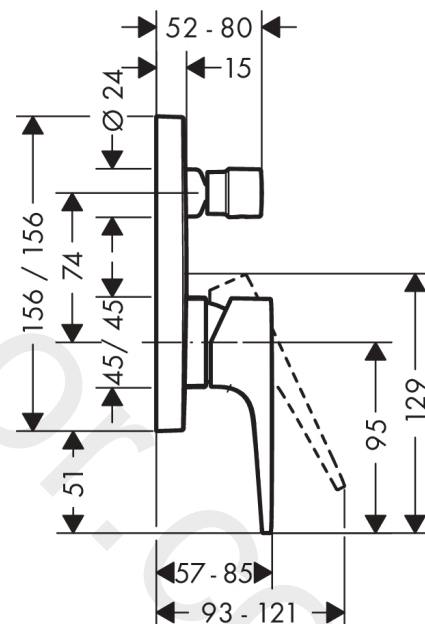

Description

product features

- 2 functions
- maximum flow rate at 3 bar: 25 l/min
- ceramic cartridge
- temperature limitation adjustable
- diverter with automatic resetting
- non-return valve
- with silencer
- with integrated safety combination EN 1717
- connection type: basic set
- wall-mounted
- min. operating pressure: 1 bar
- max. operating pressure: 10 bar

Article Details

Price excl. VAT

668,70 £

Design awards

Product image

Scale drawing

Flowchart

Metropol

Single lever bath mixer for concealed installation with lever handle and integrated security combination according to EN1717 for iBox universal

Finish: Polished Gold Optic Article Number: 32546990

Exploded Drawing

Spare part list

Year of production: >07/19

Pos.	Description	Article Number	Price	PU
1	handle	93075990	£ 96,00	1
2	screw cover	96338000	£ 3,30	1
3	diverter knob	98795990	£ 76,00	1
4	hollow set screw M4x10	97667000	£ 3,30	1
5	escutcheon 155 / 155 mm	93144990	£ 118,00	1
6	O-ring 54x3	98436000	£ 3,30	1
7	O-ring 23x3	98142000	£ 3,30	1
8	sleeve	93143990	£ 51,00	1
9	sleeve	98794990	£ 51,00	1
10	holder for escutcheon	98793000	£ 43,00	1
11	set of fixing screws	96454000	£ 9,00	1
12	nut	98796000	£ 43,00	1
13	O-ring 30x1,5	98433000	£ 3,30	1
14	O-ring 39x1,5	98400000	£ 3,30	1
15	cartridge, assy	92730000	£ 35,00	1
16	locking screw for handle	95140000	£ 6,10	1
17	seal	95008000	£ 9,00	1
18	selector assy	95014000	£ 64,00	1
19	O-ring 16x2,3	98207000	£ 3,30	1
20	O-ring 20x2,5	92602000	£ 6,10	1
21	set of screws	96525000	£ 9,00	1
22	vacuum breaker	96753000	£ 16,10	1
23	non return valve	96655000	£ 13,30	1
24	O-ring 19x2	98426000	£ 3,30	1
25	O-Ring 22x2	98185000	£ 3,30	1
26	O-ring 16x2	98133000	£ 3,30	1
27	noise reduction	94073000	£ 25,00	1
28	extension 25 mm	13595000	£ 75,00	1
29	set of fixing screws	97747000	£ 3,30	1
a	concealed item	01800180	£ 163,00	1