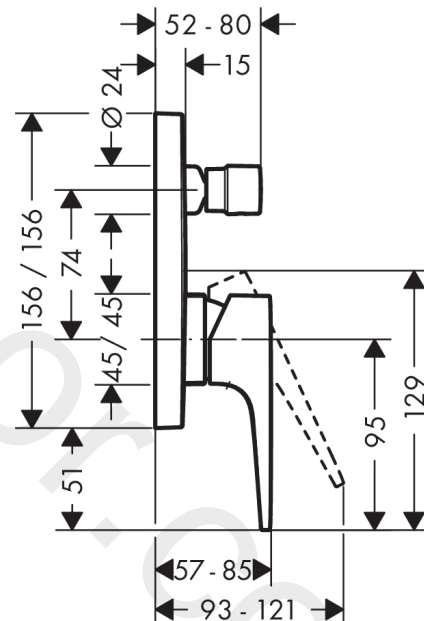

Description

product features

- 2 functions
- maximum flow rate at 3 bar: 25 l/min
- ceramic cartridge
- temperature limitation adjustable
- diverter with automatic resetting
- non-return valve
- with silencer
- with integrated safety combination EN 1717
- connection type: basic set
- wall-mounted
- min. operating pressure: 1 bar
- max. operating pressure: 10 bar

Article Details

Price excl. VAT

624,20 £

Design awards

Product image

Scale drawing

Flowchart

Metropol
Single lever bath mixer for concealed installation with lever handle and integrated security combination according to EN1717 for iBox universal
 Finish: **Matt White** Article Number: **32546700**

Spare part list

Year of production: >11/19

Pos.	Description	Article Number	Price	PU
1	handle	93075700	£ 96,00	1
2	screw cover	96338000	£ 3,30	1
3	diverter knob	98795700	£ 76,00	1
4	hollow set screw M4x10	97667000	£ 3,30	1
5	escutcheon 155 / 155 mm	93144700	£ 118,00	1
6	O-ring 54x3	98436000	£ 3,30	1
7	O-ring 23x3	98142000	£ 3,30	1
8	sleeve	93143700	£ 51,00	1
9	sleeve	98794700	£ 51,00	1
10	holder for escutcheon	98793000	£ 43,00	1
11	set of fixing screws	96454000	£ 9,00	1
12	nut	98796000	£ 43,00	1
13	O-ring 30x1,5	98433000	£ 3,30	1
14	O-ring 39x1,5	98400000	£ 3,30	1
15	cartridge, assy	92730000	£ 35,00	1
16	locking screw for handle	95140000	£ 6,10	1
17	seal	95008000	£ 9,00	1
18	selector assy	95014000	£ 64,00	1
19	O-ring 16x2,3	98207000	£ 3,30	1
20	O-ring 20x2,5	92602000	£ 6,10	1
21	set of screws	96525000	£ 9,00	1
22	vacuum breaker	96753000	£ 16,10	1
23	non return valve	96655000	£ 13,30	1
24	O-ring 19x2	98426000	£ 3,30	1
25	O-Ring 22x2	98185000	£ 3,30	1
26	O-ring 16x2	98133000	£ 3,30	1
27	noise reduction	94073000	£ 25,00	1
28	extension 25 mm	13595000	£ 75,00	1
29	set of fixing screws	97747000	£ 3,30	1
a	concealed item	01800180	£ 163,00	1