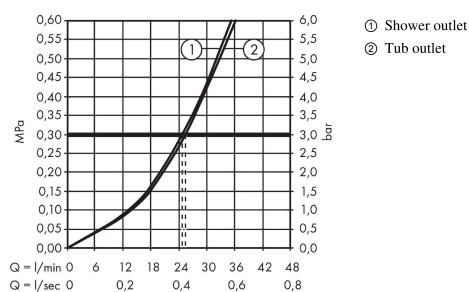

Description

product features

- 2 functions
- maximum flow rate at 3 bar: 25 l/min
- ceramic cartridge
- temperature limitation adjustable
- diverter with automatic resetting
- non-return valve
- with silencer
- with integrated safety combination EN 1717
- connection type: basic set
- wall-mounted
- min. operating pressure: 1 bar
- max. operating pressure: 10 bar

Article Details

Price excl. VAT

624,20 £

Design awards

Product image

Scale drawing

Flowchart

Metropol
Single lever bath mixer for concealed installation with lever handle and integrated security combination according to EN1717 for iBox universal
 Finish: **Matt White** Article Number: **32546700**