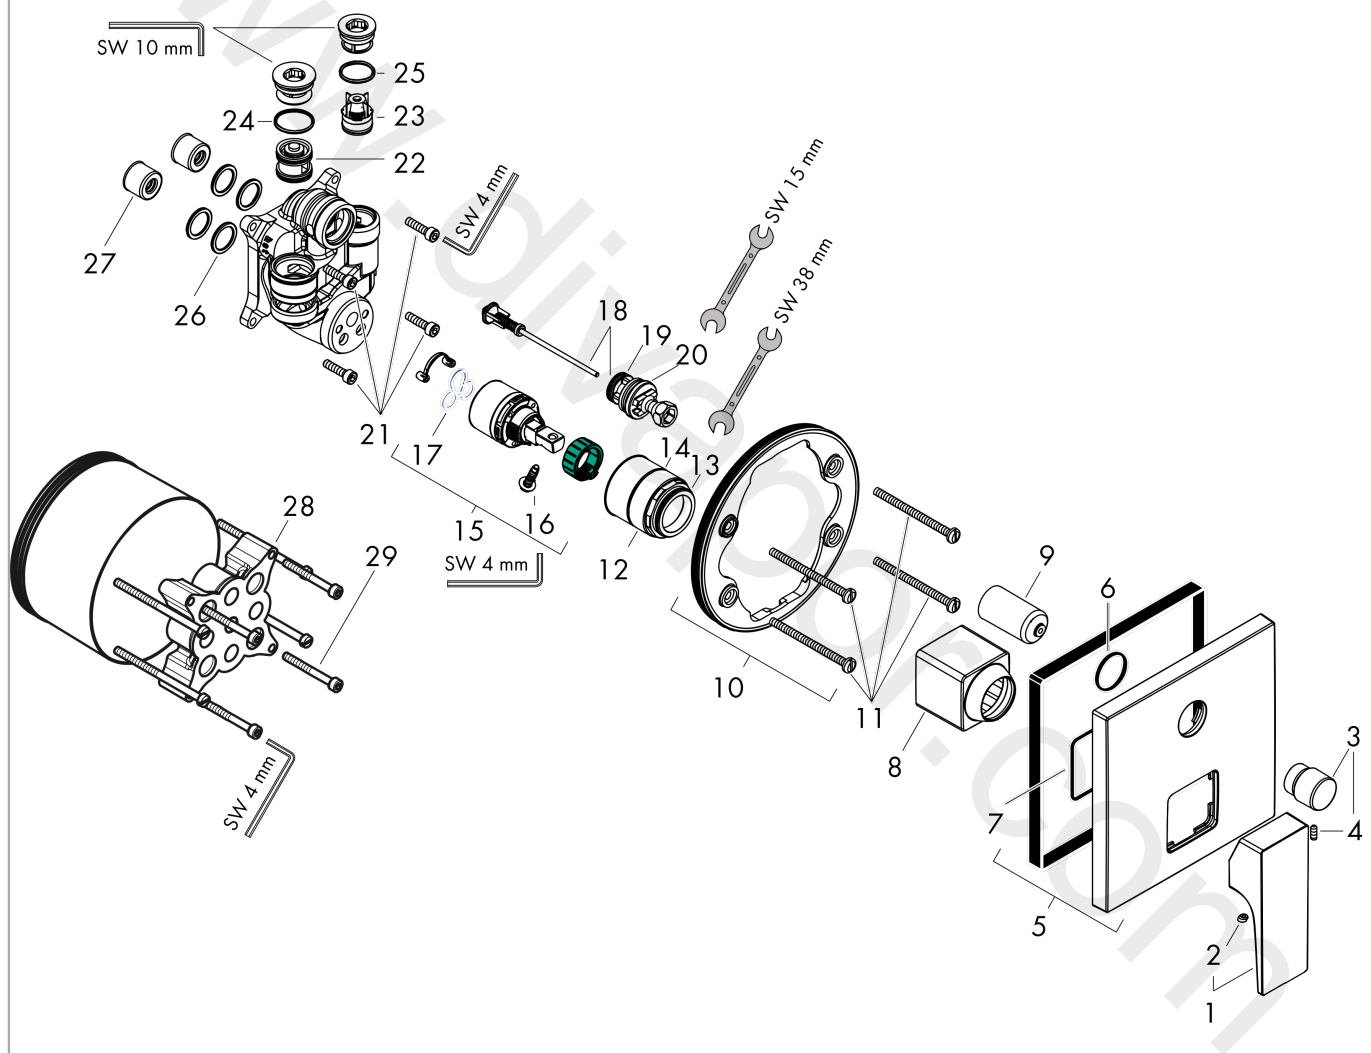

Description

product features

- 2 functions
- maximum flow rate at 3 bar: 25 l/min
- ceramic cartridge
- temperature limitation adjustable
- diverter with automatic resetting
- non-return valve
- with silencer
- with integrated safety combination EN 1717
- connection type: basic set
- wall-mounted
- min. operating pressure: 1 bar
- max. operating pressure: 10 bar

Article Details

Price excl. VAT

624,20 £

Design awards

Product image

Scale drawing

Flowchart

Metropol
Single lever bath mixer for concealed installation with lever handle and integrated security combination according to EN1717 for iBox universal
 Finish: **Matt White** Article Number: **32546700**

Exploded Drawing

Year of production: >11/19

Metropol

Single lever bath mixer for concealed installation with lever handle and integrated security combination according to EN1717 for iBox universal

Finish: **Matt White** Article Number: **32546700**