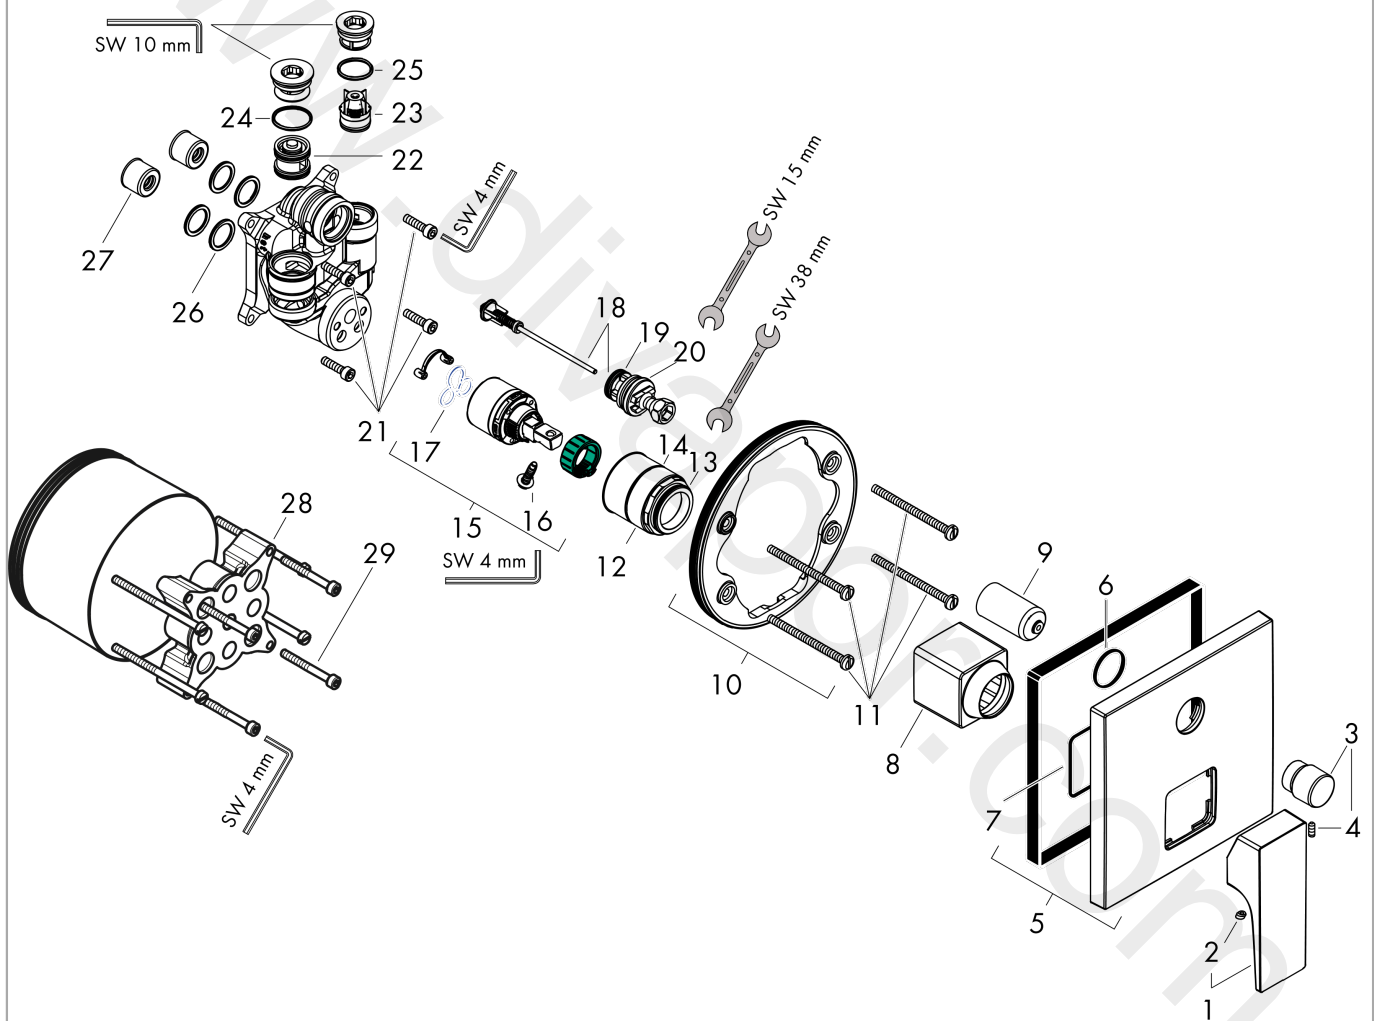

Metropol

Single lever bath mixer for concealed installation with lever handle and integrated security combination according to EN1717 for iBox universal

Finish: **Matt Black** Article Number: **32546670**

Description

product features

- 2 functions
- maximum flow rate at 3 bar: 25 l/min
- ceramic cartridge
- temperature limitation adjustable
- diverter with automatic resetting
- non-return valve
- with silencer
- with integrated safety combination EN 1717
- connection type: basic set
- wall-mounted
- min. operating pressure: 1 bar
- max. operating pressure: 10 bar

Single lever bath mixer for concealed installation with lever handle and integrated security combination according to EN1717 for iBox universal

Finish: **Matt Black** Article Number: **32546670**

Exploded Drawing

Year of production: >07/19

Metropol

Single lever bath mixer for concealed installation with lever handle and integrated security combination according to EN1717 for iBox universal

Finish: **Matt Black** Article Number: **32546670**