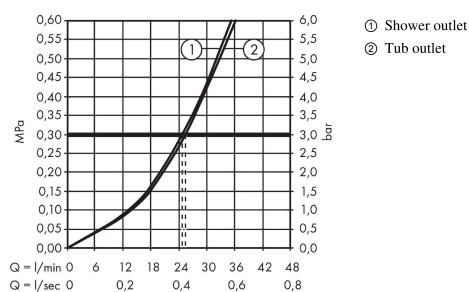

Description

product features

- 2 functions
- maximum flow rate at 3 bar: 25 l/min
- ceramic cartridge
- temperature limitation adjustable
- diverter with automatic resetting
- non-return valve
- with silencer
- with integrated safety combination EN 1717
- connection type: basic set
- wall-mounted
- min. operating pressure: 1 bar
- max. operating pressure: 10 bar

Article Details

Price excl. VAT

624,20 £

Design awards

Product image

Scale drawing

Flowchart

Metropol