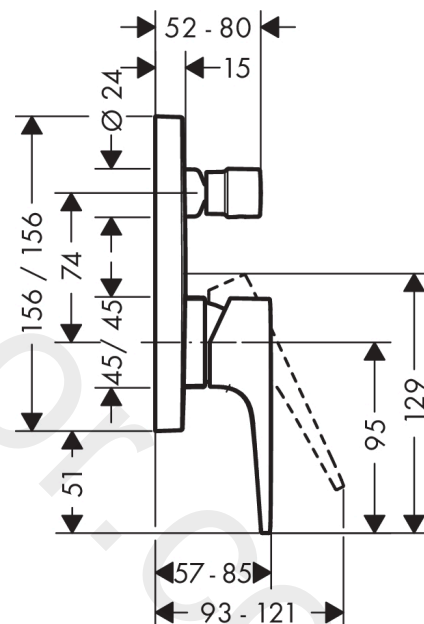

Description

product features

- 2 functions
- maximum flow rate at 3 bar: 25 l/min
- ceramic cartridge
- temperature limitation adjustable
- diverter with automatic resetting
- non-return valve
- with silencer
- with integrated safety combination EN 1717
- connection type: basic set
- wall-mounted
- min. operating pressure: 1 bar
- max. operating pressure: 10 bar

Article Details

Price excl. VAT

624,20 £

Design awards

Product image

Scale drawing

Flowchart

Metropol

Single lever bath mixer for concealed installation with lever handle and integrated security combination according to EN1717 for iBox universal

Finish: **Matt Black** Article Number: **32546670**

Exploded Drawing

Spare part list

Year of production: >07/19

Pos.	Description	Article Number	Price	PU
1	handle	93075670	£ 96,00	1
2	screw cover	96338000	£ 3,30	1
3	diverter knob	98795670	£ 76,00	1
4	hollow set screw M4x10	97667000	£ 3,30	1
5	escutcheon 155 / 155 mm	93144670	£ 118,00	1
6	O-ring 23x3	98142000	£ 3,30	1
7	O-ring 54x3	98436000	£ 3,30	1
8	sleeve	93143670	£ 51,00	1
9	sleeve	98794670	£ 51,00	1
10	holder for escutcheon	98793000	£ 43,00	1
11	set of fixing screws	96454000	£ 9,00	1
12	nut	98796000	£ 43,00	1
13	O-ring 30x1,5	98433000	£ 3,30	1
14	O-ring 39x1,5	98400000	£ 3,30	1
15	cartridge, assy	92730000	£ 35,00	1
16	locking screw for handle	95140000	£ 6,10	1
17	seal	95008000	£ 9,00	1
18	selector assy	95014000	£ 64,00	1
19	O-ring 16x2,3	98207000	£ 3,30	1
20	O-ring 20x2,5	92602000	£ 6,10	1
21	set of screws	96525000	£ 9,00	1
22	non return valve	96655000	£ 13,30	1
23	vacuum breaker	96753000	£ 16,10	1
24	O-ring 19x2	98426000	£ 3,30	1
25	O-Ring 22x2	98185000	£ 3,30	1
26	O-ring 16x2	98133000	£ 3,30	1
27	noise reduction	94073000	£ 25,00	1
28	extension 25 mm	13595000	£ 75,00	1
29	set of fixing screws	97747000	£ 3,30	1
a	concealed item	01800180	£ 163,00	1