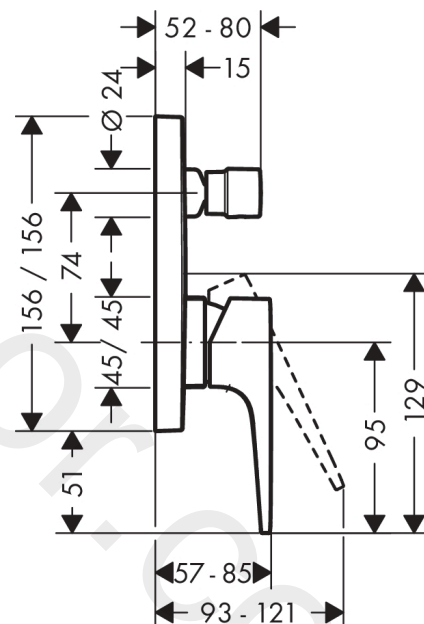

#### product features

- 2 functions
- maximum flow rate at 3 bar: 25 l/min
- ceramic cartridge
- temperature limitation adjustable
- diverter with automatic resetting
- non-return valve
- with silencer
- with integrated safety combination EN 1717
- connection type: basic set
- wall-mounted
- min. operating pressure: 1 bar
- max. operating pressure: 10 bar

### Scale drawing