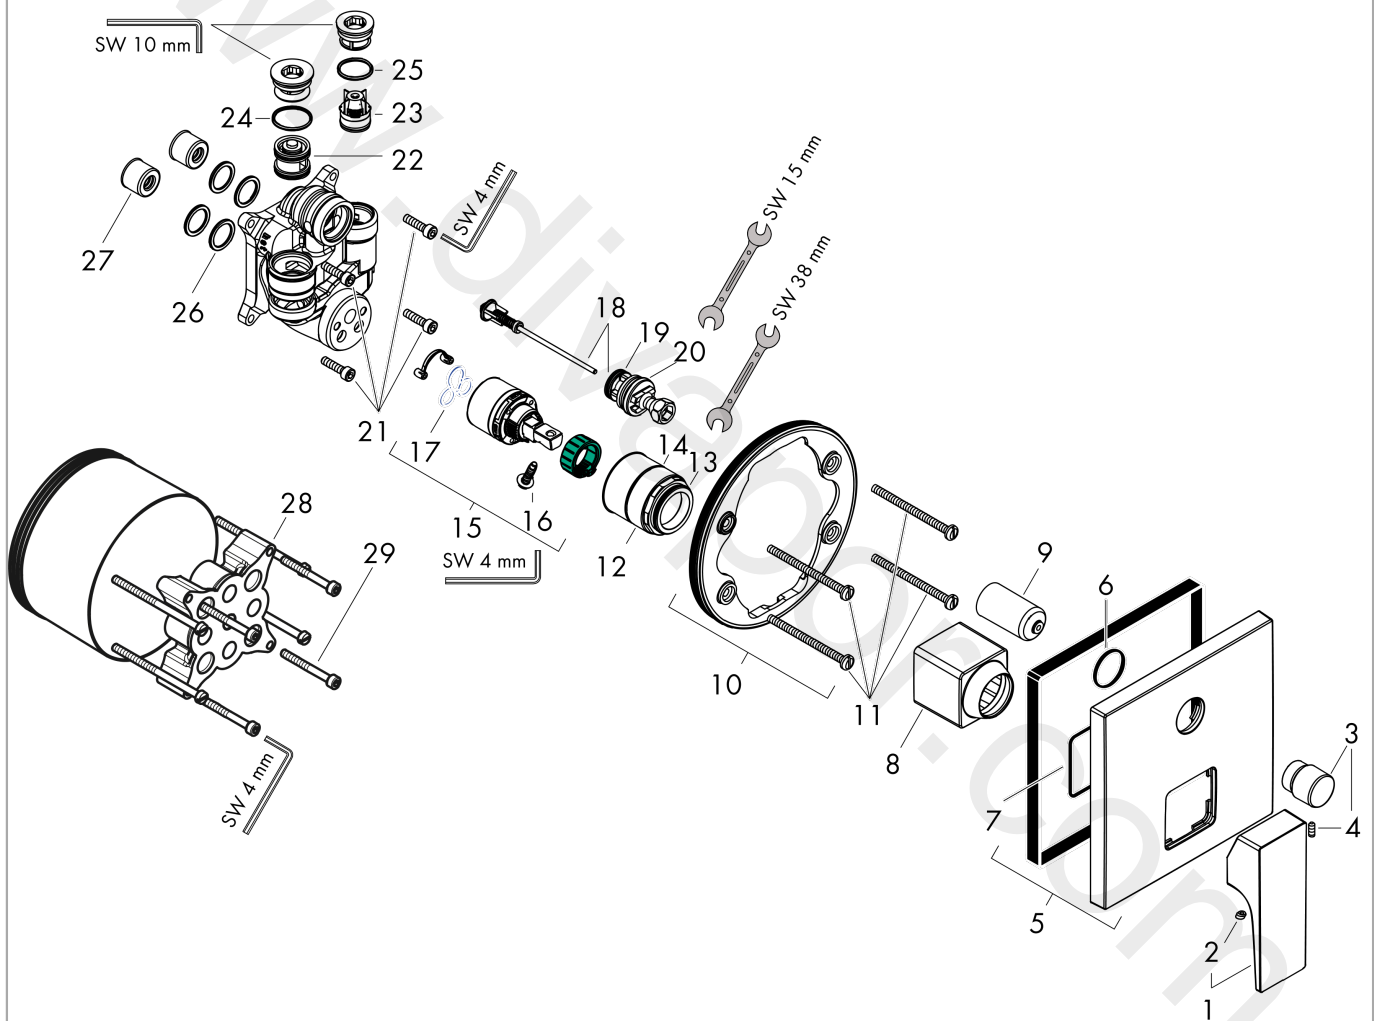

#### product features

- 2 functions
- maximum flow rate at 3 bar: 25 l/min
- ceramic cartridge
- temperature limitation adjustable
- diverter with automatic resetting
- non-return valve
- with silencer
- with integrated safety combination EN 1717
- connection type: basic set
- wall-mounted
- min. operating pressure: 1 bar
- max. operating pressure: 10 bar

### Scale drawing

### Flowchart

**Metropol**

Single lever bath mixer for concealed installation with lever handle and integrated security combination according to EN1717 for iBox universal

Finish: **Brushed Black Chrome** Article Number: **32546340**

**Exploded Drawing**

Year of production: >11/19