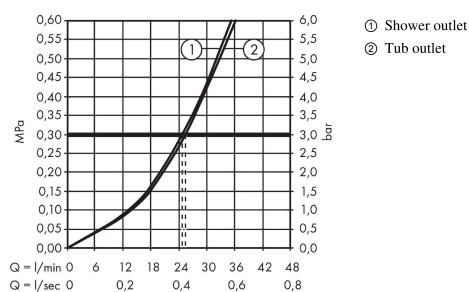

Metropol

Single lever bath mixer for concealed installation with lever handle and integrated security combination according to EN1717 for iBox universal

Finish: **Brushed Black Chrome** Article Number: **32546340**

Description

product features

- 2 functions
- maximum flow rate at 3 bar: 25 l/min
- ceramic cartridge
- temperature limitation adjustable
- diverter with automatic resetting
- non-return valve
- with silencer
- with integrated safety combination EN 1717
- connection type: basic set
- wall-mounted
- min. operating pressure: 1 bar
- max. operating pressure: 10 bar

Article Details

Price excl. VAT

668,70 £

Design awards

Product image

Scale drawing

Flowchart