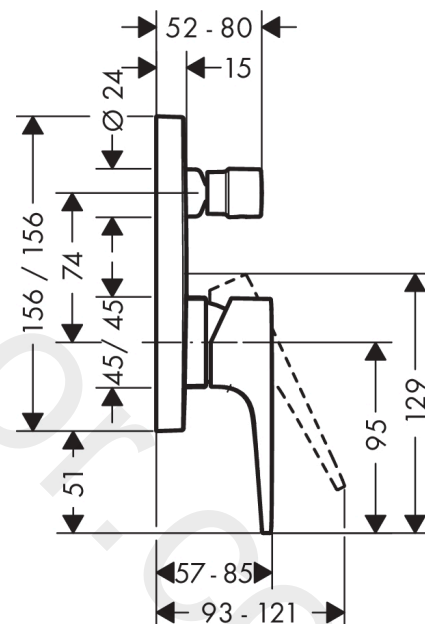

Description

product features

- 2 functions
- maximum flow rate at 3 bar: 25 l/min
- ceramic cartridge
- temperature limitation adjustable
- diverter with automatic resetting
- non-return valve
- with silencer
- with integrated safety combination EN 1717
- connection type: basic set
- wall-mounted
- min. operating pressure: 1 bar
- max. operating pressure: 10 bar

Article Details

Price excl. VAT

668,70 £

Design awards

Product image

Scale drawing

Flowchart

Metropol

Single lever bath mixer for concealed installation with lever handle and integrated security combination according to EN1717 for iBox universal

Finish: **Brushed Bronze** Article Number: **32546140**

Exploded Drawing

Spare part list

Year of production: >07/19

Pos.	Description	Article Number	Price	PU
1	handle	93075140	£ 96,00	1
2	screw cover	96338000	£ 3,30	1
3	diverter knob	98795140	£ 76,00	1
4	hollow set screw M4x10	97667000	£ 3,30	1
5	escutcheon 155 / 155 mm	93144140	£ 118,00	1
6	O-ring 54x3	98436000	£ 3,30	1
7	O-ring 23x3	98142000	£ 3,30	1
8	sleeve	93143140	£ 51,00	1
9	sleeve	98794140	£ 51,00	1
10	holder for escutcheon	98793000	£ 43,00	1
11	set of fixing screws	96454000	£ 9,00	1
12	nut	98796000	£ 43,00	1
13	O-ring 30x1,5	98433000	£ 3,30	1
14	O-ring 39x1,5	98400000	£ 3,30	1
15	cartridge, assy	92730000	£ 35,00	1
16	locking screw for handle	95140000	£ 6,10	1
17	seal	95008000	£ 9,00	1
18	selector assy	95014000	£ 64,00	1
19	O-ring 16x2,3	98207000	£ 3,30	1
20	O-ring 20x2,5	92602000	£ 6,10	1
21	set of screws	96525000	£ 9,00	1
22	vacuum breaker	96753000	£ 16,10	1
23	non return valve	96655000	£ 13,30	1
24	O-ring 19x2	98426000	£ 3,30	1
25	O-Ring 22x2	98185000	£ 3,30	1
26	O-ring 16x2	98133000	£ 3,30	1
27	noise reduction	94073000	£ 25,00	1
28	extension 25 mm	13595000	£ 75,00	1
29	set of fixing screws	97747000	£ 3,30	1
a	concealed item	01800180	£ 163,00	1