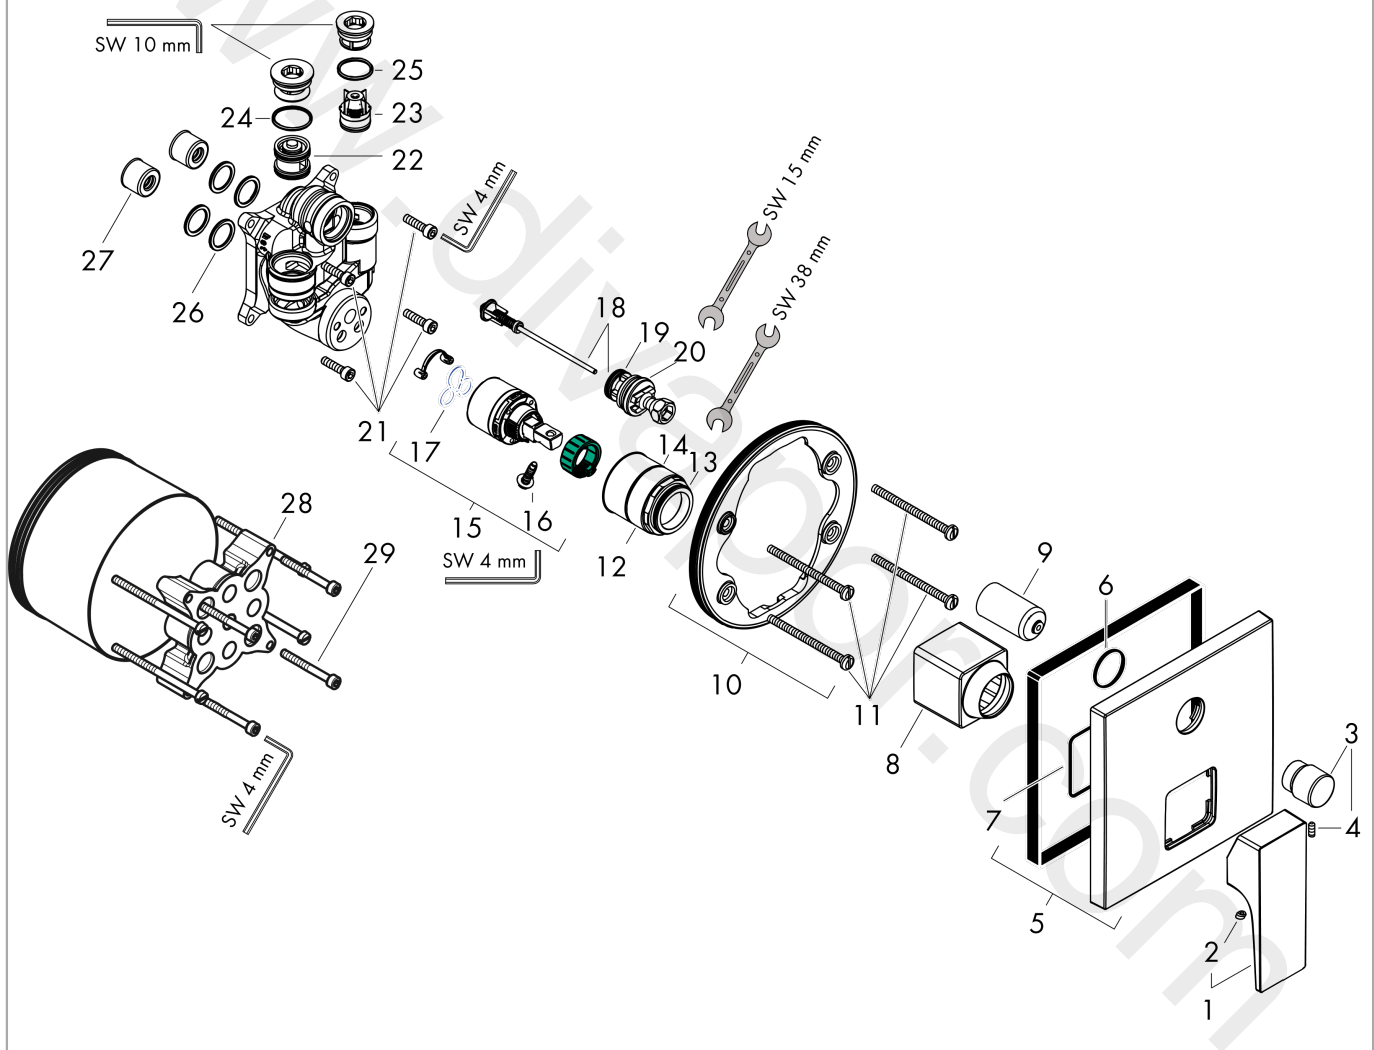

Metropol

Single lever bath mixer for concealed installation with lever handle and integrated security combination according to EN1717 for iBox universal

Finish: **Brushed Bronze** Article Number: **32546140**

Exploded Drawing

Year of production: >07/19

Metropol

Single lever bath mixer for concealed installation with lever handle and integrated security combination according to EN1717 for iBox universal

Finish: **Brushed Bronze** Article Number: **32546140**

Spare part list

Year of production: >07/19

Pos.	Description	Article Number	Price	PU
1	handle	93075140	£ 96,00	1
2	screw cover	96338000	£ 3,30	1
3	diverter knob	98795140	£ 76,00	1
4	hollow set screw M4x10	97667000	£ 3,30	1
5	escutcheon 155 / 155 mm	93144140	£ 118,00	1
6	O-ring 54x3	98436000	£ 3,30	1
7	O-ring 23x3	98142000	£ 3,30	1
8	sleeve	93143140	£ 51,00	1
9	sleeve	98794140	£ 51,00	1
10	holder for escutcheon	98793000	£ 43,00	1
11	set of fixing screws	96454000	£ 9,00	1
12	nut	98796000	£ 43,00	1
13	O-ring 30x1,5	98433000	£ 3,30	1
14	O-ring 39x1,5	98400000	£ 3,30	1
15	cartridge, assy	92730000	£ 35,00	1
16	locking screw for handle	95140000	£ 6,10	1
17	seal	95008000	£ 9,00	1
18	selector assy	95014000	£ 64,00	1
19	O-ring 16x2,3	98207000	£ 3,30	1
20	O-ring 20x2,5	92602000	£ 6,10	1
21	set of screws	96525000	£ 9,00	1
22	vacuum breaker	96753000	£ 16,10	1
23	non return valve	96655000	£ 13,30	1
24	O-ring 19x2	98426000	£ 3,30	1
25	O-Ring 22x2	98185000	£ 3,30	1
26	O-ring 16x2	98133000	£ 3,30	1
27	noise reduction	94073000	£ 25,00	1
28	extension 25 mm	13595000	£ 75,00	1
29	set of fixing screws	97747000	£ 3,30	1
a	concealed item	01800180	£ 163,00	1