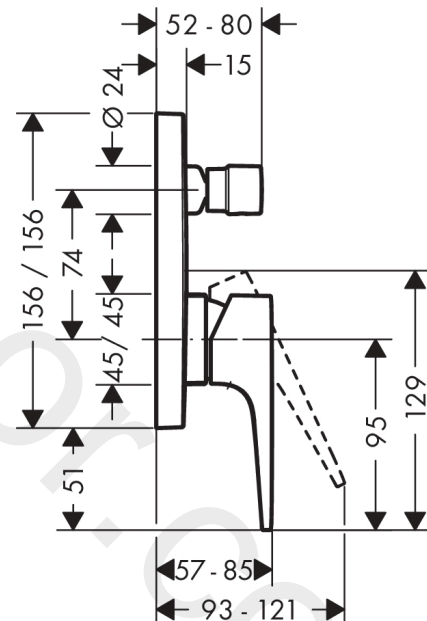

product features

- 2 functions
- maximum flow rate at 3 bar: 25 l/min
- ceramic cartridge
- temperature limitation adjustable
- diverter with automatic resetting
- non-return valve
- with silencer
- with integrated safety combination EN 1717
- connection type: basic set
- wall-mounted
- min. operating pressure: 1 bar
- max. operating pressure: 10 bar

Article Details

Price excl. VAT

445,83 £

Design awards

Certificates / Sustainability

Product image

Scale drawing

Flowchart

Metropol

Single lever bath mixer for concealed installation with lever handle and integrated security combination according to EN1717 for iBox universal

Finish: **Chrome** Article Number: **32546000**

Exploded Drawing

Spare part list

Year of production: >04/17

Pos.	Description	Article Number	Price	PU
1	handle	93075000	£ 64,00	1
2	screw cover	96338000	£ 3,30	1
3	diverter knob	98795000	£ 51,00	1
4	hollow set screw M4x10	97667000	£ 3,30	1
5	escutcheon 155 / 155 mm	93144000	£ 79,00	1
6	O-ring 23x3	98142000	£ 3,30	1
7	O-ring 54x3	98436000	£ 3,30	1
8	sleeve	93143000	£ 35,00	1
9	sleeve	98794000	£ 35,00	1
10	holder for escutcheon	98793000	£ 43,00	1
11	set of fixing screws	96454000	£ 9,00	1
12	nut	98796000	£ 43,00	1
13	O-ring 30x1,5	98433000	£ 3,30	1
14	O-ring 39x1,5	98400000	£ 3,30	1
15	cartridge, assy	92730000	£ 35,00	1
16	locking screw for handle	95140000	£ 6,10	1
17	seal	95008000	£ 9,00	1
18	selector assy	95014000	£ 64,00	1
19	O-ring 16x2,3	98207000	£ 3,30	1
20	O-ring 20x2,5	92602000	£ 6,10	1
21	set of screws	96525000	£ 9,00	1
22	vacuum breaker	96753000	£ 16,10	1
23	non return valve	96655000	£ 13,30	1
24	O-ring 19x2	98426000	£ 3,30	1
25	O-Ring 22x2	98185000	£ 3,30	1
26	O-ring 16x2	98133000	£ 3,30	1
27	noise reduction	94073000	£ 25,00	1
28	extension 25 mm	13595000	£ 75,00	1
29	set of fixing screws	97747000	£ 3,30	1
30	extension 22 mm	13593000	£ 79,00	1
a	concealed item	01800180	£ 163,00	1