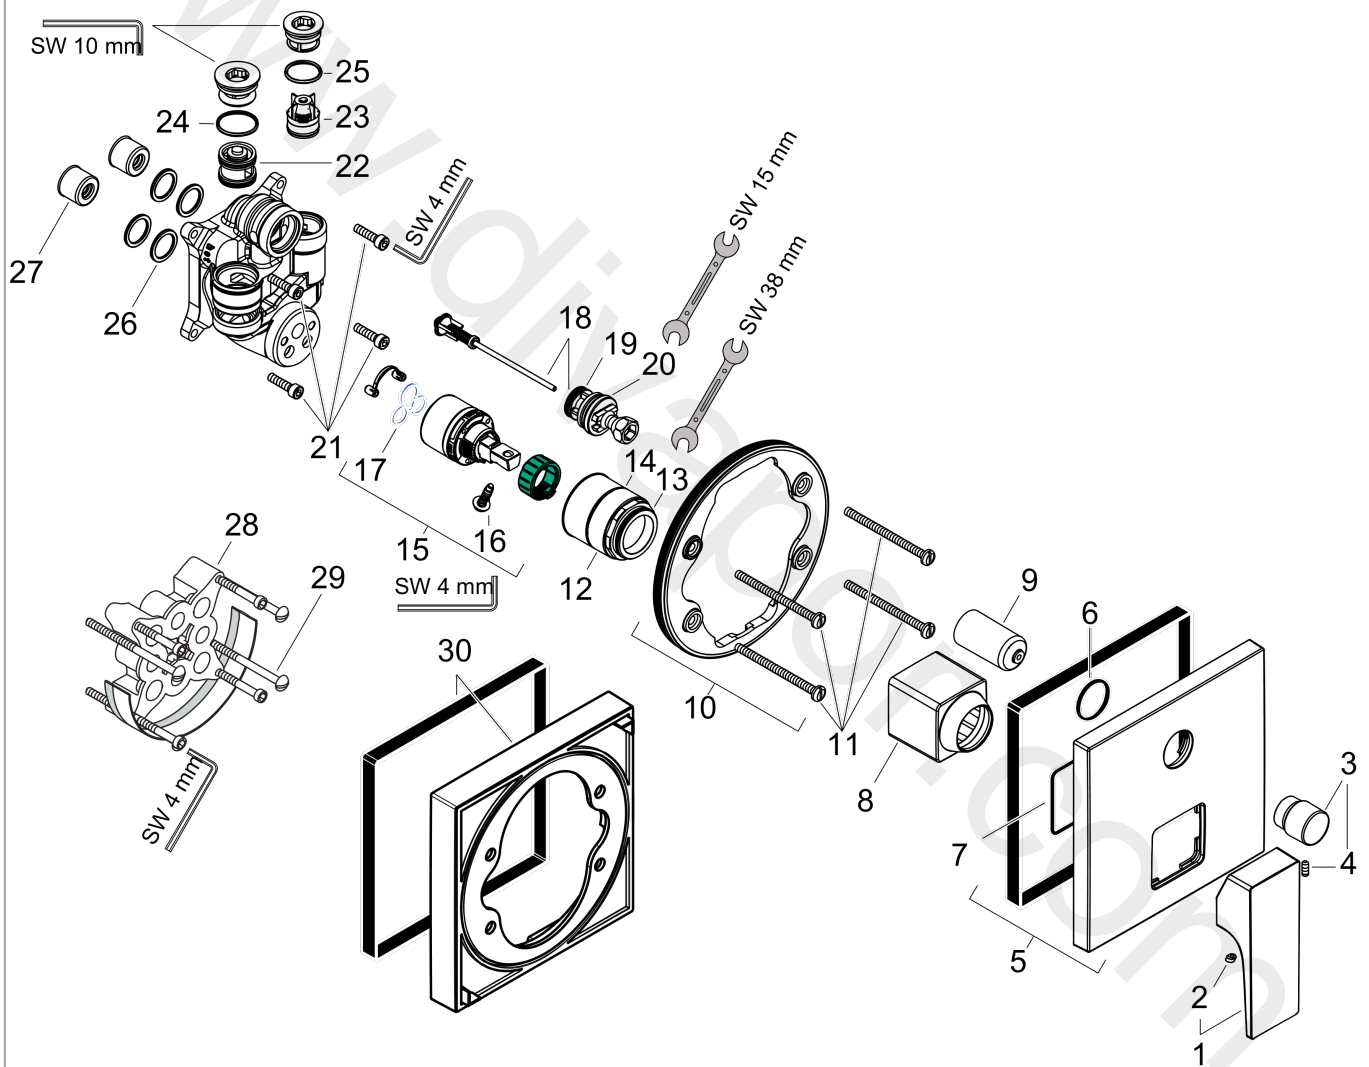

Metropol

Single lever bath mixer for concealed installation with lever handle and integrated security combination according to EN1717 for iBox universal

Finish: **Chrome** Article Number: **32546000**

Exploded Drawing

Year of production: >04/17

Metropol

Single lever bath mixer for concealed installation with lever handle and integrated security combination according to EN1717 for iBox universal

Finish: **Chrome** Article Number: **32546000**

Spare part list

Year of production: >04/17

Pos.	Description	Article Number	Price	PU
1	handle	93075000	£ 64,00	1
2	screw cover	96338000	£ 3,30	1
3	diverter knob	98795000	£ 51,00	1
4	hollow set screw M4x10	97667000	£ 3,30	1
5	escutcheon 155 / 155 mm	93144000	£ 79,00	1
6	O-ring 23x3	98142000	£ 3,30	1
7	O-ring 54x3	98436000	£ 3,30	1
8	sleeve	93143000	£ 35,00	1
9	sleeve	98794000	£ 35,00	1
10	holder for escutcheon	98793000	£ 43,00	1
11	set of fixing screws	96454000	£ 9,00	1
12	nut	98796000	£ 43,00	1
13	O-ring 30x1,5	98433000	£ 3,30	1
14	O-ring 39x1,5	98400000	£ 3,30	1
15	cartridge, assy	92730000	£ 35,00	1
16	locking screw for handle	95140000	£ 6,10	1
17	seal	95008000	£ 9,00	1
18	selector assy	95014000	£ 64,00	1
19	O-ring 16x2,3	98207000	£ 3,30	1
20	O-ring 20x2,5	92602000	£ 6,10	1
21	set of screws	96525000	£ 9,00	1
22	vacuum breaker	96753000	£ 16,10	1
23	non return valve	96655000	£ 13,30	1
24	O-ring 19x2	98426000	£ 3,30	1
25	O-Ring 22x2	98185000	£ 3,30	1
26	O-ring 16x2	98133000	£ 3,30	1
27	noise reduction	94073000	£ 25,00	1
28	extension 25 mm	13595000	£ 75,00	1
29	set of fixing screws	97747000	£ 3,30	1
30	extension 22 mm	13593000	£ 79,00	1
a	concealed item	01800180	£ 163,00	1