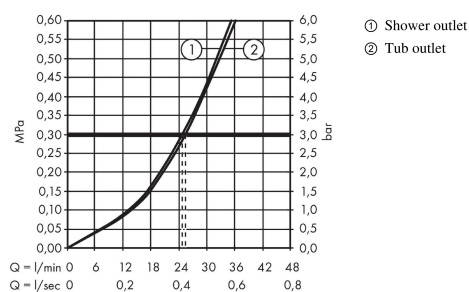

product features

- 2 functions
- maximum flow rate at 3 bar: 25 l/min
- ceramic cartridge
- temperature limitation adjustable
- diverter with automatic resetting
- non-return valve
- with silencer
- with integrated safety combination EN 1717
- connection type: basic set
- wall-mounted
- min. operating pressure: 1 bar
- max. operating pressure: 10 bar

Article Details

Price excl. VAT

445,83 £

Design awards

Certificates / Sustainability

Product image

Scale drawing

Flowchart