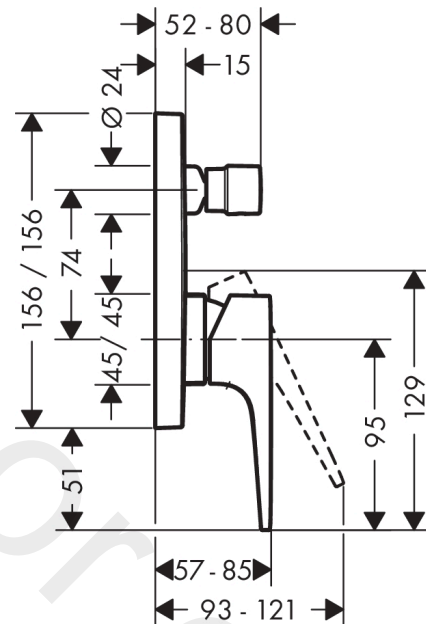

### Description

#### product features

- 2 functions
- ceramic cartridge
- temperature limitation adjustable
- diverter with automatic resetting
- with silencer
- connection type: basic set
- wall-mounted
- min. operating pressure: 1 bar
- max. operating pressure: 10 bar

### Scale drawing

### Spare part list

Year of production: >07/19

Pos.	Description	Article Number	Price	PU
1	handle	93075990	£ 96,00	1
2	screw cover	96338000	£ 3,30	1
3	diverter knob	98795990	£ 76,00	1
4	hollow set screw M4x10	97667000	£ 3,30	1
5	escutcheon 155 / 155 mm	93144990	£ 118,00	1
6	O-ring 54x3	98436000	£ 3,30	1
7	O-ring 23x3	98142000	£ 3,30	1
8	sleeve	98794990	£ 51,00	1
9	sleeve	93143990	£ 51,00	1
10	holder for escutcheon	98793000	£ 43,00	1
11	set of fixing screws	96454000	£ 9,00	1
12	nut	98796000	£ 43,00	1
13	O-ring 30x1,5	98433000	£ 3,30	1
14	O-ring 39x1,5	98400000	£ 3,30	1
15	cartridge, assy	92730000	£ 35,00	1
16	locking screw for handle	95140000	£ 6,10	1
17	seal	95008000	£ 9,00	1
18	selector assy	95014000	£ 64,00	1
19	O-ring 17x2	98199000	£ 3,30	1
20	O-ring 20x2,5	92602000	£ 6,10	1
21	set of screws	96525000	£ 9,00	1
22	O-ring 16x2	98133000	£ 3,30	1
23	noise reduction	94073000	£ 25,00	1
24	extension 25 mm	13595000	£ 75,00	1
25	set of fixing screws	97747000	£ 3,30	1
a	concealed item	01800180	£ 163,00	1