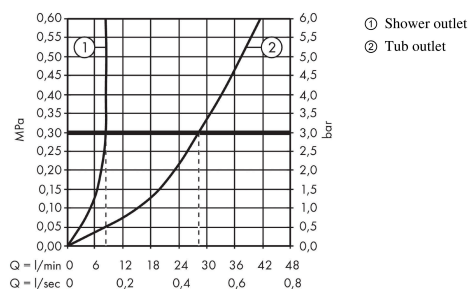

Metropol

Single lever bath mixer for concealed installation with lever handle for iBox universal

Finish: Polished Gold Optic Article Number: 32545997

Description

product features

- 2 functions
- ceramic cartridge
- temperature limitation adjustable
- diverter with automatic resetting
- with silencer
- connection type: basic set
- wall-mounted
- min. operating pressure: 1 bar
- max. operating pressure: 10 bar

Product image

Scale drawing

Flowchart