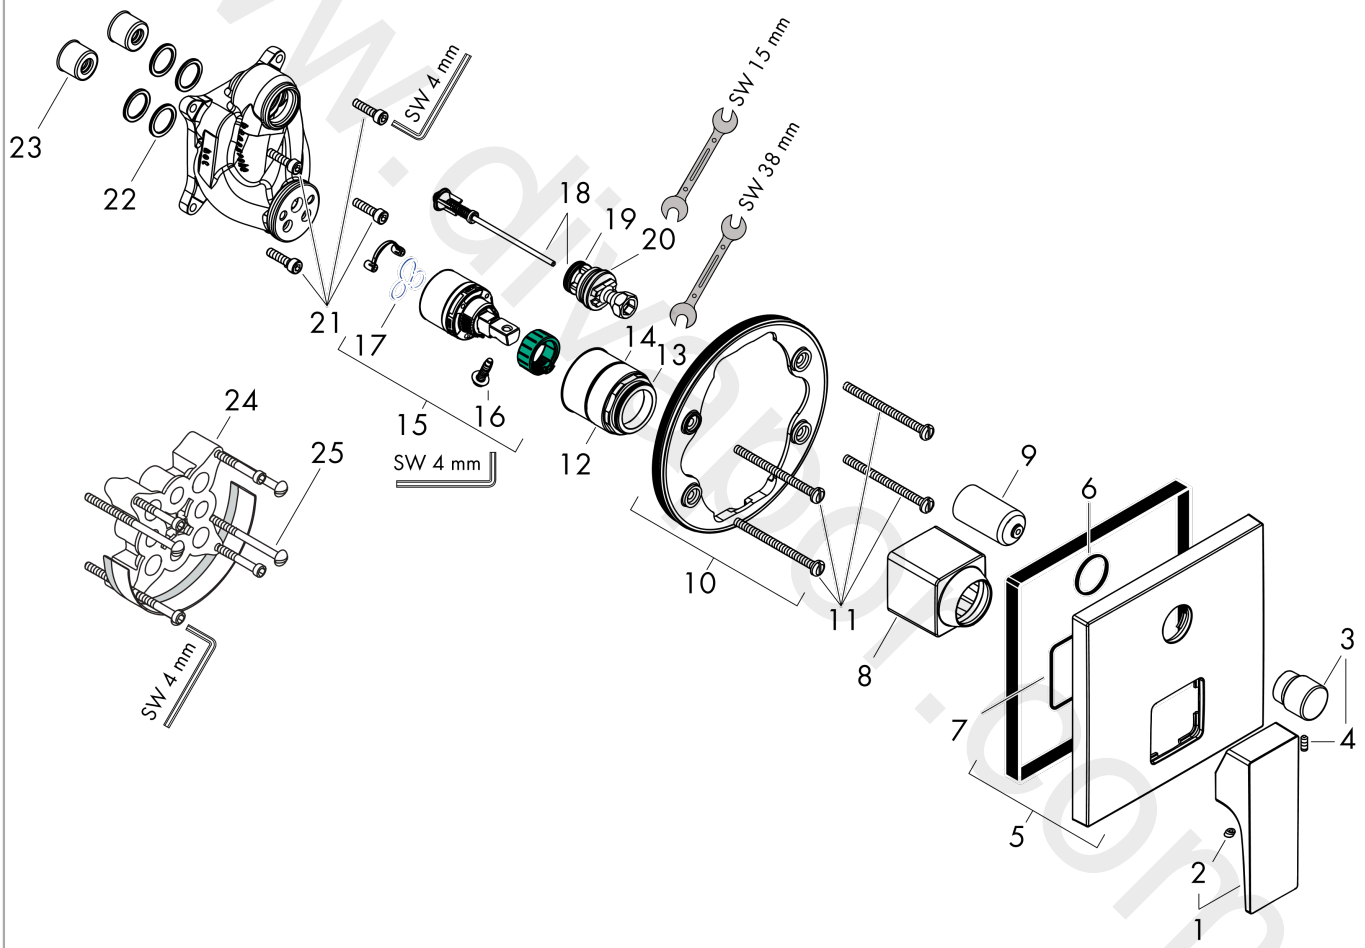

### Scale drawing

### Flowchart

**Metropol**

**Single lever bath mixer for concealed installation with lever handle for iBox universal**

Finish: **Matt White** Article Number: **32545707**

**Exploded Drawing**

Year of production: >07/19

### Spare part list

Year of production: >07/19

Pos.	Description	Article Number	Price	PU
1	handle	93075700	£ 96,00	1
2	screw cover	96338000	£ 3,30	1
3	diverter knob	98795700	£ 76,00	1
4	hollow set screw M4x10	97667000	£ 3,30	1
5	escutcheon 155 / 155 mm	93144700	£ 118,00	1
6	O-ring 23x3	98142000	£ 3,30	1
7	O-ring 54x3	98436000	£ 3,30	1
8	sleeve	93143700	£ 51,00	1
9	sleeve	98794700	£ 51,00	1
10	holder for escutcheon	98793000	£ 43,00	1
11	set of fixing screws	96454000	£ 9,00	1
12	nut	98796000	£ 43,00	1
13	O-ring 30x1,5	98433000	£ 3,30	1
14	O-ring 39x1,5	98400000	£ 3,30	1
15	cartridge, assy	92730000	£ 35,00	1
16	locking screw for handle	95140000	£ 6,10	1
17	seal	95008000	£ 9,00	1
18	selector assy	95014000	£ 64,00	1
19	O-ring 17x2	98199000	£ 3,30	1
20	O-ring 20x2,5	92602000	£ 6,10	1
21	set of screws	96525000	£ 9,00	1
22	O-ring 16x2	98133000	£ 3,30	1
23	noise reduction	94073000	£ 25,00	1
24	extension 25 mm	13595000	£ 75,00	1
25	set of fixing screws	97747000	£ 3,30	1
a	-	01800187	-	1