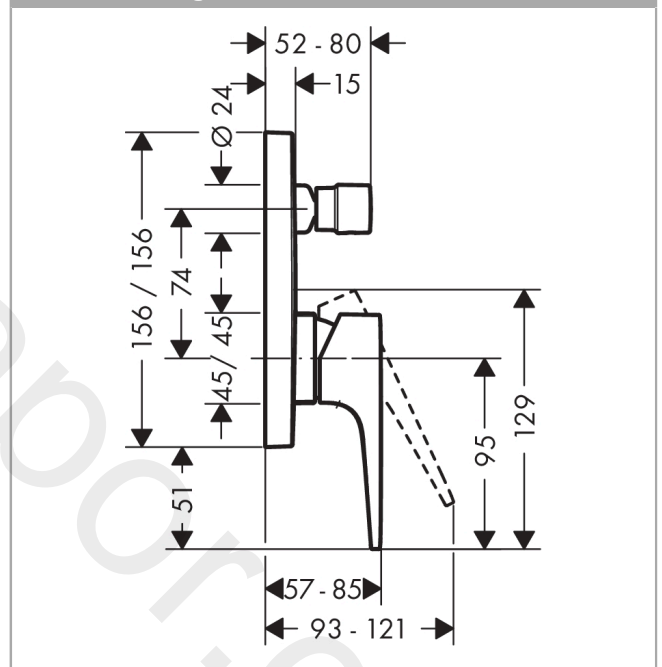

### Description

#### product features

- 2 functions
- ceramic cartridge
- temperature limitation adjustable
- diverter with automatic resetting
- with silencer
- connection type: basic set
- wall-mounted
- min. operating pressure: 1 bar
- max. operating pressure: 10 bar

### Scale drawing