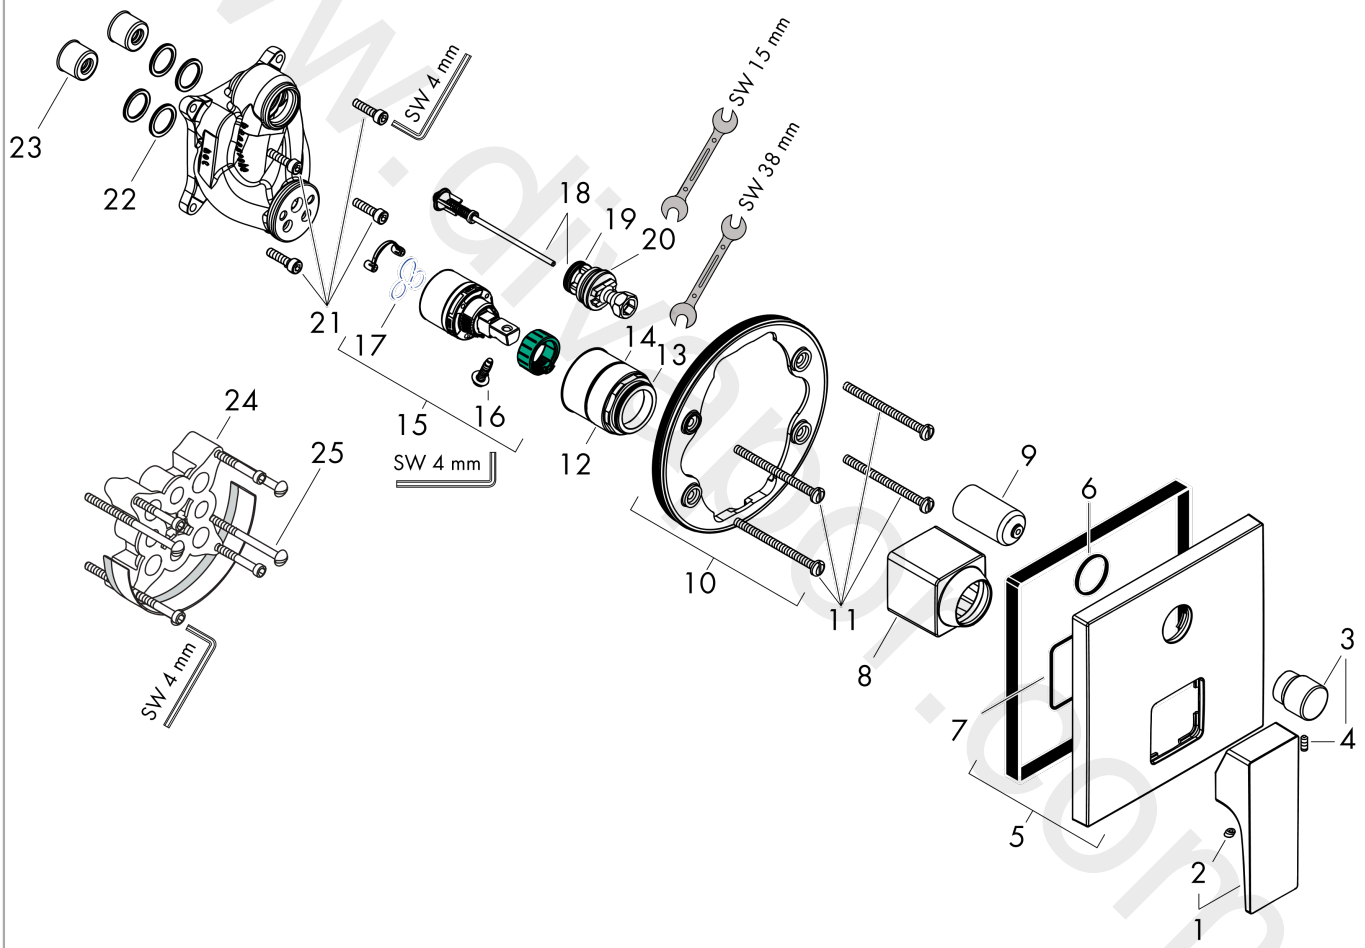

### Scale drawing

### Flowchart

**Metropol**

**Single lever bath mixer for concealed installation with lever handle for iBox universal**

Finish: **Matt White** Article Number: **32545700**

**Exploded Drawing**

Year of production: >11/19

### Spare part list

Year of production: >11/19

Pos.	Description	Article Number	Price	PU
1	handle	93075700	£ 96,00	1
2	screw cover	96338000	£ 3,30	1
3	hollow set screw M4x10	97667000	£ 3,30	1
4	diverter knob	98795700	£ 76,00	1
5	escutcheon 155 / 155 mm	93144700	£ 118,00	1
6	O-ring 54x3	98436000	£ 3,30	1
7	O-ring 23x3	98142000	£ 3,30	1
8	sleeve	93143700	£ 51,00	1
9	sleeve	98794700	£ 51,00	1
10	holder for escutcheon	98793000	£ 43,00	1
11	set of fixing screws	96454000	£ 9,00	1
12	nut	98796000	£ 43,00	1
13	O-ring 30x1,5	98433000	£ 3,30	1
14	O-ring 39x1,5	98400000	£ 3,30	1
15	cartridge, assy	92730000	£ 35,00	1
16	locking screw for handle	95140000	£ 6,10	1
17	seal	95008000	£ 9,00	1
18	selector assy	95014000	£ 64,00	1
19	O-ring 16x2,3	98207000	£ 3,30	1
20	O-ring 20x2,5	92602000	£ 6,10	1
21	set of screws	96525000	£ 9,00	1
22	O-ring 16x2	98133000	£ 3,30	1
23	noise reduction	94073000	£ 25,00	1
24	extension 25 mm	13595000	£ 75,00	1
25	set of fixing screws	97747000	£ 3,30	1
a	concealed item	01800180	£ 163,00	1