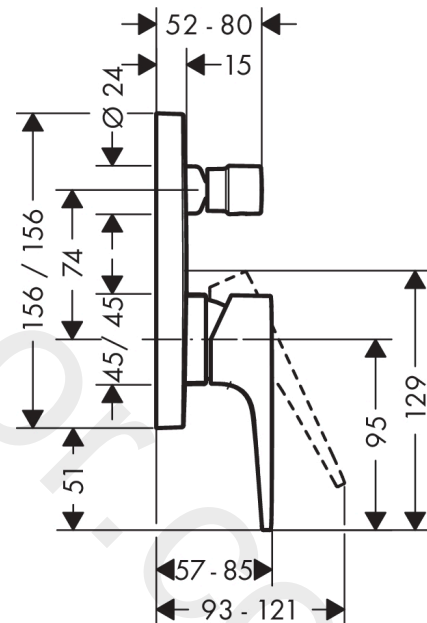

#### product features

- 2 functions
- flow rate upper outlet: 21 l/min
- flow rate lower outlet: 29 l/min
- maximum flow rate at 3 bar: 29 l/min
- ceramic cartridge
- temperature limitation adjustable
- diverter with automatic resetting
- with silencer
- connection type: basic set
- wall-mounted
- min. operating pressure: 1 bar
- max. operating pressure: 10 bar

### Scale drawing

### Spare part list

Year of production: >11/19

Pos.	Description	Article Number	Price	PU
1	handle	93075700	£ 96,00	1
2	screw cover	96338000	£ 3,30	1
3	hollow set screw M4x10	97667000	£ 3,30	1
4	diverter knob	98795700	£ 76,00	1
5	escutcheon 155 / 155 mm	93144700	£ 118,00	1
6	O-ring 54x3	98436000	£ 3,30	1
7	O-ring 23x3	98142000	£ 3,30	1
8	sleeve	93143700	£ 51,00	1
9	sleeve	98794700	£ 51,00	1
10	holder for escutcheon	98793000	£ 43,00	1
11	set of fixing screws	96454000	£ 9,00	1
12	nut	98796000	£ 43,00	1
13	O-ring 30x1,5	98433000	£ 3,30	1
14	O-ring 39x1,5	98400000	£ 3,30	1
15	cartridge, assy	92730000	£ 35,00	1
16	locking screw for handle	95140000	£ 6,10	1
17	seal	95008000	£ 9,00	1
18	selector assy	95014000	£ 64,00	1
19	O-ring 16x2,3	98207000	£ 3,30	1
20	O-ring 20x2,5	92602000	£ 6,10	1
21	set of screws	96525000	£ 9,00	1
22	O-ring 16x2	98133000	£ 3,30	1
23	noise reduction	94073000	£ 25,00	1
24	extension 25 mm	13595000	£ 75,00	1
25	set of fixing screws	97747000	£ 3,30	1
a	concealed item	01800180	£ 163,00	1