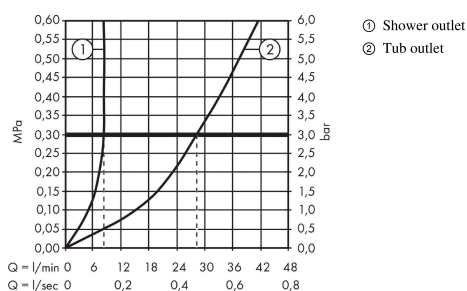

Metropol

Single lever bath mixer for concealed installation with lever handle for iBox universal

Finish: **Matt Black** Article Number: **32545677**

Description

product features

- 2 functions
- ceramic cartridge
- temperature limitation adjustable
- diverter with automatic resetting
- with silencer
- connection type: basic set
- wall-mounted
- min. operating pressure: 1 bar
- max. operating pressure: 10 bar

Product image

Scale drawing

Flowchart

Metropol

Single lever bath mixer for concealed installation with lever handle for iBox universal

Finish: **Matt Black** Article Number: **32545677**

Exploded Drawing

Year of production: >08/19