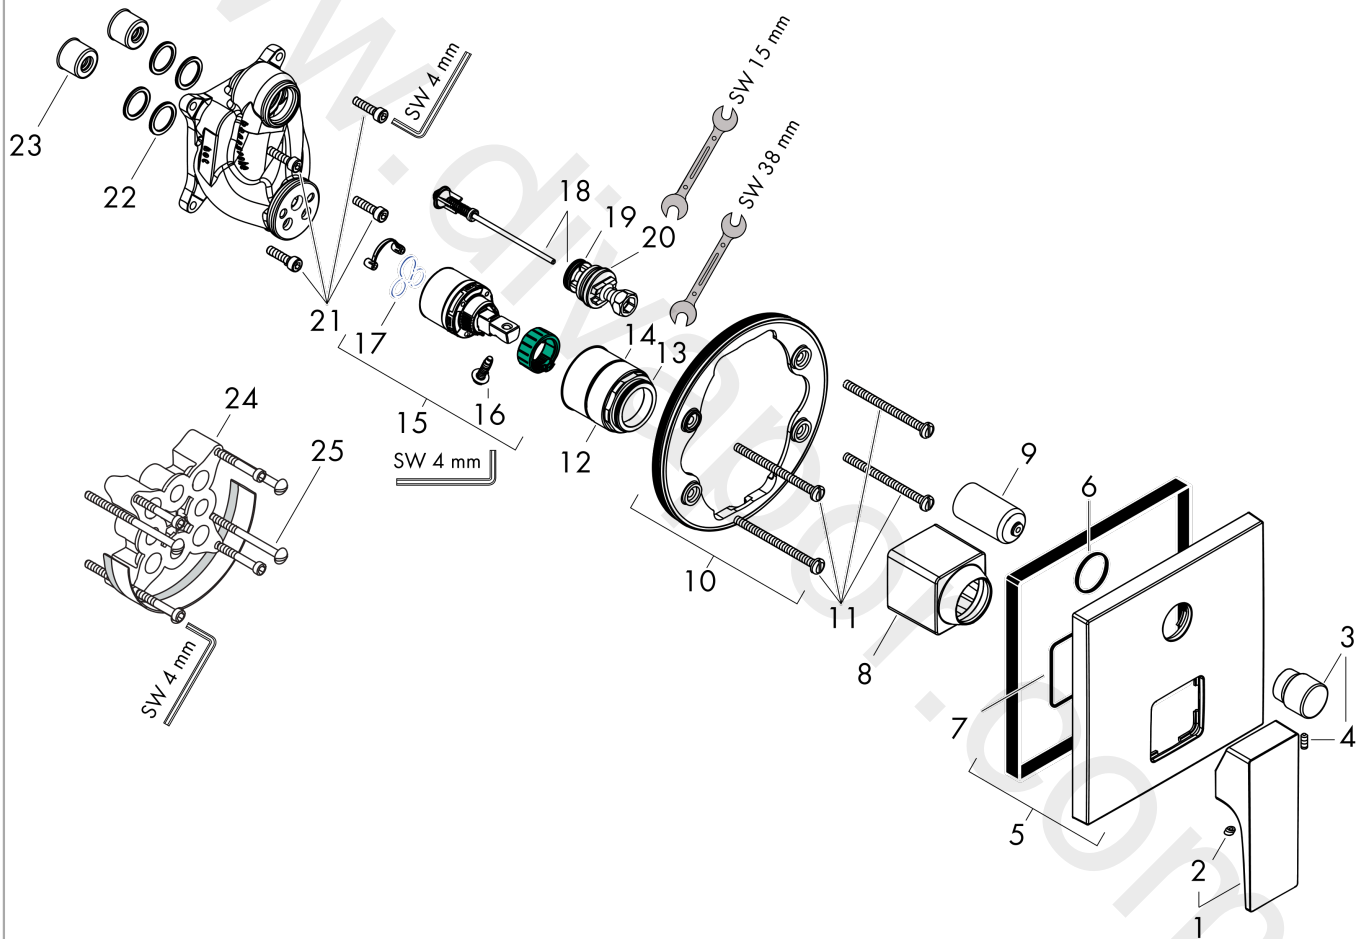

Metropol

Single lever bath mixer for concealed installation with lever handle for iBox universal

Finish: **Matt Black** Article Number: **32545677**

Description

product features

- 2 functions
- ceramic cartridge
- temperature limitation adjustable
- diverter with automatic resetting
- with silencer
- connection type: basic set
- wall-mounted
- min. operating pressure: 1 bar
- max. operating pressure: 10 bar

Product image

Scale drawing

Flowchart

Metropol

Single lever bath mixer for concealed installation with lever handle for iBox universal

Finish: **Matt Black** Article Number: **32545677**

Exploded Drawing

Year of production: >08/19

Metropol

Single lever bath mixer for concealed installation with lever handle for iBox universal

Finish: **Matt Black** Article Number: **32545677**

Spare part list

Year of production: >08/19

Pos.	Description	Article Number	Price	PU
1	handle	93075670	£ 96,00	1
2	screw cover	96338000	£ 3,30	1
3	diverter knob	98795670	£ 76,00	1
4	hollow set screw M4x10	97667000	£ 3,30	1
5	escutcheon 155 / 155 mm	93144670	£ 118,00	1
6	O-ring 23x3	98142000	£ 3,30	1
7	O-ring 54x3	98436000	£ 3,30	1
8	sleeve	93143670	£ 51,00	1
9	sleeve	98794670	£ 51,00	1
10	holder for escutcheon	98793000	£ 43,00	1
11	set of fixing screws	96454000	£ 9,00	1
12	nut	98796000	£ 43,00	1
13	O-ring 30x1,5	98433000	£ 3,30	1
14	O-ring 39x1,5	98400000	£ 3,30	1
15	cartridge, assy	92730000	£ 35,00	1
16	locking screw for handle	95140000	£ 6,10	1
17	seal	95008000	£ 9,00	1
18	selector assy	95014000	£ 64,00	1
19	O-ring 17x2	98199000	£ 3,30	1
20	O-ring 20x2,5	92602000	£ 6,10	1
21	set of screws	96525000	£ 9,00	1
22	O-ring 16x2	98133000	£ 3,30	1
23	noise reduction	94073000	£ 25,00	1
24	extension 25 mm	13595000	£ 75,00	1
25	set of fixing screws	97747000	£ 3,30	1
a	concealed item	01800180	£ 163,00	1