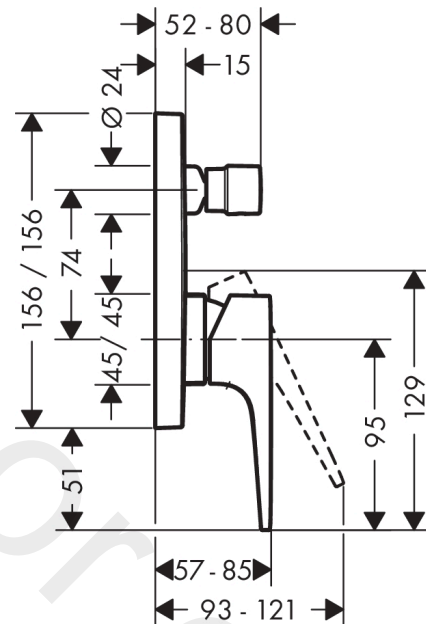

Metropol

Single lever bath mixer for concealed installation with lever handle for iBox universal

Finish: **Matt Black** Article Number: **32545677**

Description

product features

- 2 functions
- ceramic cartridge
- temperature limitation adjustable
- diverter with automatic resetting
- with silencer
- connection type: basic set
- wall-mounted
- min. operating pressure: 1 bar
- max. operating pressure: 10 bar

Product image

Scale drawing

Flowchart

Metropol

Single lever bath mixer for concealed installation with lever handle for iBox universal

Finish: **Matt Black** Article Number: **32545677**

Exploded Drawing

Year of production: >08/19

Metropol

Single lever bath mixer for concealed installation with lever handle for iBox universal

Finish: **Matt Black** Article Number: **32545677**

Spare part list

Year of production: >08/19

Pos.	Description	Article Number	Price	PU
1	handle	93075670	£ 96,00	1
2	screw cover	96338000	£ 3,30	1
3	diverter knob	98795670	£ 76,00	1
4	hollow set screw M4x10	97667000	£ 3,30	1
5	escutcheon 155 / 155 mm	93144670	£ 118,00	1
6	O-ring 23x3	98142000	£ 3,30	1
7	O-ring 54x3	98436000	£ 3,30	1
8	sleeve	93143670	£ 51,00	1
9	sleeve	98794670	£ 51,00	1
10	holder for escutcheon	98793000	£ 43,00	1
11	set of fixing screws	96454000	£ 9,00	1
12	nut	98796000	£ 43,00	1
13	O-ring 30x1,5	98433000	£ 3,30	1
14	O-ring 39x1,5	98400000	£ 3,30	1
15	cartridge, assy	92730000	£ 35,00	1
16	locking screw for handle	95140000	£ 6,10	1
17	seal	95008000	£ 9,00	1
18	selector assy	95014000	£ 64,00	1
19	O-ring 17x2	98199000	£ 3,30	1
20	O-ring 20x2,5	92602000	£ 6,10	1
21	set of screws	96525000	£ 9,00	1
22	O-ring 16x2	98133000	£ 3,30	1
23	noise reduction	94073000	£ 25,00	1
24	extension 25 mm	13595000	£ 75,00	1
25	set of fixing screws	97747000	£ 3,30	1
a	concealed item	01800180	£ 163,00	1