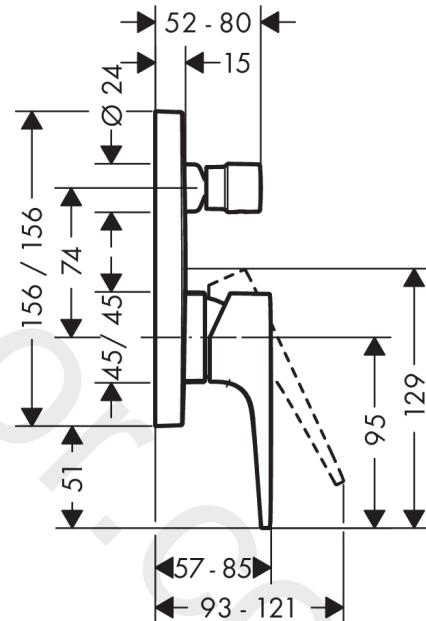

Metropol

Single lever bath mixer for concealed installation with lever handle for iBox universal

Finish: **Matt Black** Article Number: **32545670**

Description

product features

- 2 functions
- flow rate upper outlet: 21 l/min
- flow rate lower outlet: 29 l/min
- maximum flow rate at 3 bar: 29 l/min
- ceramic cartridge
- temperature limitation adjustable
- diverter with automatic resetting
- with silencer
- connection type: basic set
- wall-mounted
- min. operating pressure: 1 bar
- max. operating pressure: 10 bar

Article Details

Price excl. VAT

431,70 £

Design awards

Product image

Scale drawing

Flowchart

Metropol

Single lever bath mixer for concealed installation with lever handle for iBox universal

Finish: **Matt Black** Article Number: **32545670**

Exploded Drawing

Year of production: >11/19

Metropol

Single lever bath mixer for concealed installation with lever handle for iBox universal

Finish: **Matt Black** Article Number: **32545670**

Spare part list

Year of production: >11/19

Pos.	Description	Article Number	Price	PU
1	handle	93075670	£ 96,00	1
2	screw cover	96338000	£ 3,30	1
3	diverter knob	98795670	£ 76,00	1
4	hollow set screw M4x10	97667000	£ 3,30	1
5	escutcheon 155 / 155 mm	93144670	£ 118,00	1
6	O-ring 23x3	98142000	£ 3,30	1
7	O-ring 54x3	98436000	£ 3,30	1
8	sleeve	93143670	£ 51,00	1
9	sleeve	98794670	£ 51,00	1
10	holder for escutcheon	98793000	£ 43,00	1
11	set of fixing screws	96454000	£ 9,00	1
12	nut	98796000	£ 43,00	1
13	O-ring 30x1,5	98433000	£ 3,30	1
14	O-ring 39x1,5	98400000	£ 3,30	1
15	cartridge, assy	92730000	£ 35,00	1
16	locking screw for handle	95140000	£ 6,10	1
17	seal	95008000	£ 9,00	1
18	selector assy	95014000	£ 64,00	1
19	O-ring 16x2,3	98207000	£ 3,30	1
20	O-ring 20x2,5	92602000	£ 6,10	1
21	set of screws	96525000	£ 9,00	1
22	O-ring 16x2	98133000	£ 3,30	1
23	noise reduction	94073000	£ 25,00	1
24	extension 25 mm	13595000	£ 75,00	1
25	set of fixing screws	97747000	£ 3,30	1
a	concealed item	01800180	£ 163,00	1