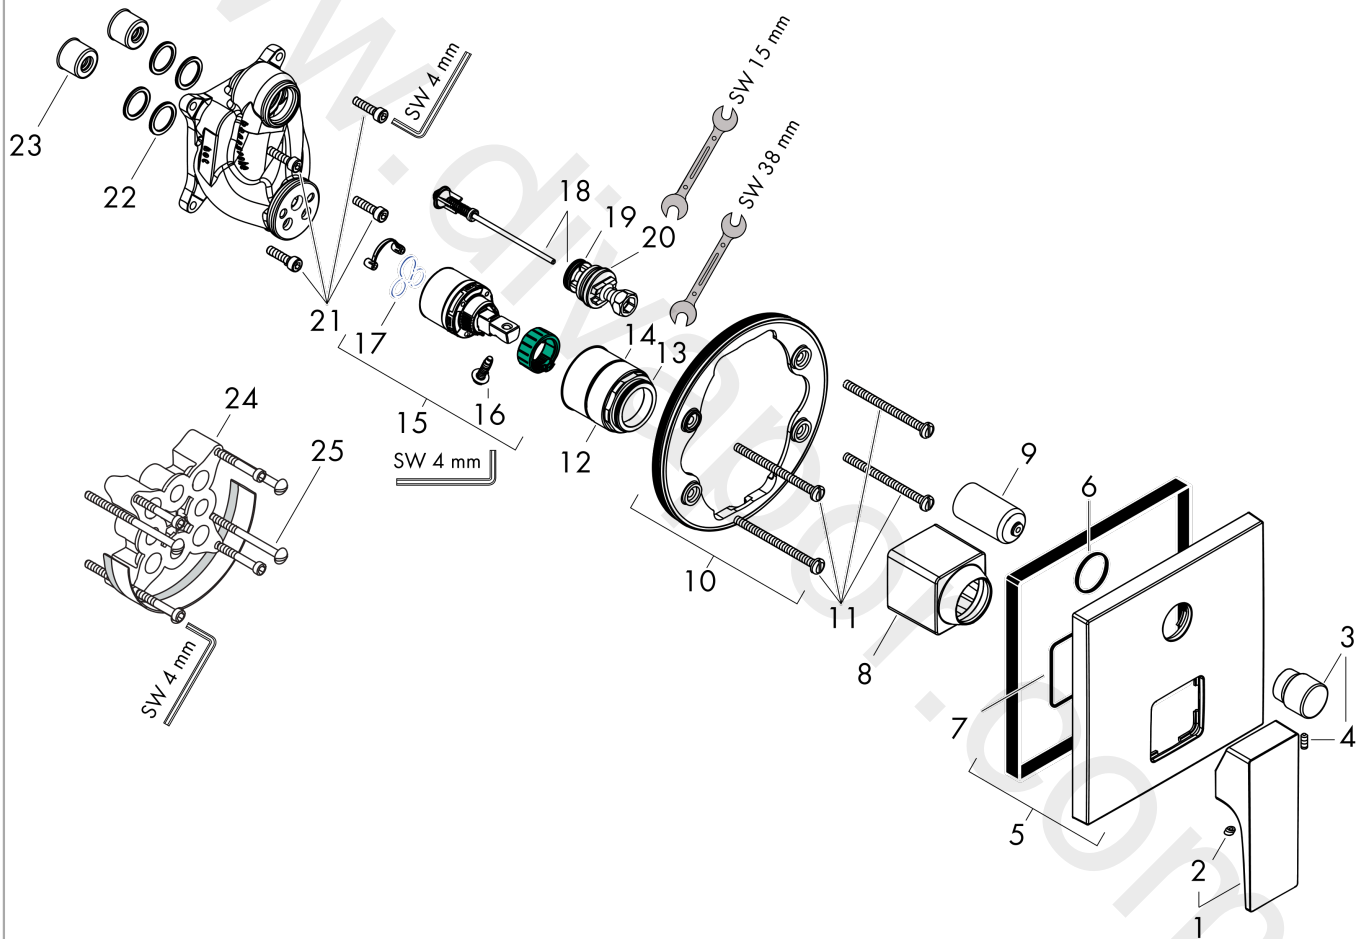

Metropol

Single lever bath mixer for concealed installation with lever handle for iBox universal

Finish: **Matt Black** Article Number: **32545670**

Description

product features

- 2 functions
- flow rate upper outlet: 21 l/min
- flow rate lower outlet: 29 l/min
- maximum flow rate at 3 bar: 29 l/min
- ceramic cartridge
- temperature limitation adjustable
- diverter with automatic resetting
- with silencer
- connection type: basic set
- wall-mounted
- min. operating pressure: 1 bar
- max. operating pressure: 10 bar

Article Details

Price excl. VAT

431,70 £

Design awards

Product image

Scale drawing

Flowchart

Metropol

Single lever bath mixer for concealed installation with lever handle for iBox universal

Finish: **Matt Black** Article Number: **32545670**

Exploded Drawing

Year of production: >11/19

Metropol

Single lever bath mixer for concealed installation with lever handle for iBox universal

Finish: **Matt Black** Article Number: **32545670**

Spare part list

Year of production: >11/19

Pos.	Description	Article Number	Price	PU
1	handle	93075670	£ 96,00	1
2	screw cover	96338000	£ 3,30	1
3	diverter knob	98795670	£ 76,00	1
4	hollow set screw M4x10	97667000	£ 3,30	1
5	escutcheon 155 / 155 mm	93144670	£ 118,00	1
6	O-ring 23x3	98142000	£ 3,30	1
7	O-ring 54x3	98436000	£ 3,30	1
8	sleeve	93143670	£ 51,00	1
9	sleeve	98794670	£ 51,00	1
10	holder for escutcheon	98793000	£ 43,00	1
11	set of fixing screws	96454000	£ 9,00	1
12	nut	98796000	£ 43,00	1
13	O-ring 30x1,5	98433000	£ 3,30	1
14	O-ring 39x1,5	98400000	£ 3,30	1
15	cartridge, assy	92730000	£ 35,00	1
16	locking screw for handle	95140000	£ 6,10	1
17	seal	95008000	£ 9,00	1
18	selector assy	95014000	£ 64,00	1
19	O-ring 16x2,3	98207000	£ 3,30	1
20	O-ring 20x2,5	92602000	£ 6,10	1
21	set of screws	96525000	£ 9,00	1
22	O-ring 16x2	98133000	£ 3,30	1
23	noise reduction	94073000	£ 25,00	1
24	extension 25 mm	13595000	£ 75,00	1
25	set of fixing screws	97747000	£ 3,30	1
a	concealed item	01800180	£ 163,00	1