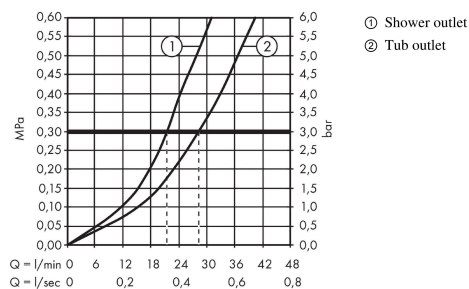

Metropol

Single lever bath mixer for concealed installation with lever handle for iBox universal

Finish: **Matt Black** Article Number: **32545670**

Description

product features

- 2 functions
- flow rate upper outlet: 21 l/min
- flow rate lower outlet: 29 l/min
- maximum flow rate at 3 bar: 29 l/min
- ceramic cartridge
- temperature limitation adjustable
- diverter with automatic resetting
- with silencer
- connection type: basic set
- wall-mounted
- min. operating pressure: 1 bar
- max. operating pressure: 10 bar

Article Details

Price excl. VAT

431,70 £

Design awards

Product image

Scale drawing

Flowchart

Metropol