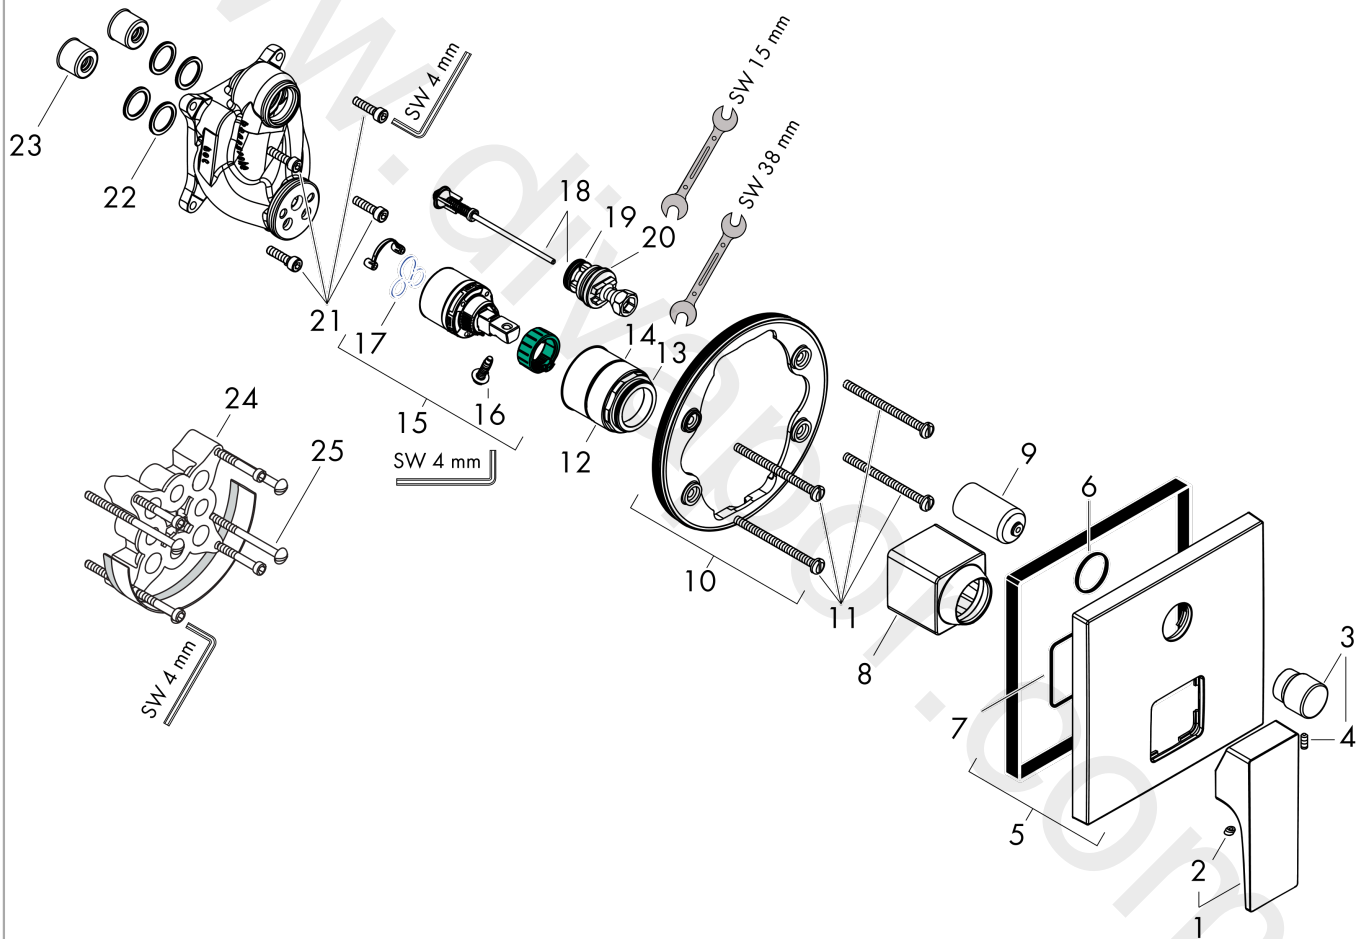

### Scale drawing

### Flowchart

**Metropol**

**Single lever bath mixer for concealed installation with lever handle for iBox universal**

Finish: **Brushed Black Chrome** Article Number: **32545347**

**Exploded Drawing**

Year of production: >07/19

### Spare part list

Year of production: >07/19

Pos.	Description	Article Number	Price	PU
1	handle	93075340	£ 96,00	1
2	screw cover	96338000	£ 3,30	1
3	diverter knob	98795340	£ 76,00	1
4	hollow set screw M4x10	97667000	£ 3,30	1
5	escutcheon 155 / 155 mm	93144340	£ 118,00	1
6	O-ring 54x3	98436000	£ 3,30	1
7	O-ring 23x3	98142000	£ 3,30	1
8	holder for escutcheon	98793000	£ 43,00	1
9	set of fixing screws	96454000	£ 9,00	1
10	nut	98796000	£ 43,00	1
11	O-ring 30x1,5	98433000	£ 3,30	1
12	O-ring 39x1,5	98400000	£ 3,30	1
13	sleeve	93143340	£ 51,00	1
14	sleeve	98794340	£ 51,00	1
15	cartridge, assy	92730000	£ 35,00	1
16	locking screw for handle	95140000	£ 6,10	1
17	seal	95008000	£ 9,00	1
18	selector assy	95014000	£ 64,00	1
19	O-ring 17x2	98199000	£ 3,30	1
20	O-ring 20x2,5	92602000	£ 6,10	1
21	set of screws	96525000	£ 9,00	1
22	O-ring 16x2	98133000	£ 3,30	1
23	noise reduction	94073000	£ 25,00	1
24	extension 25 mm	13595000	£ 75,00	1
25	set of fixing screws	97747000	£ 3,30	1
a	concealed item	01800180	£ 163,00	1