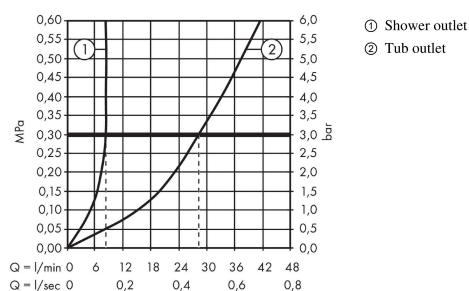

Metropol

Single lever bath mixer for concealed installation with lever handle for iBox universal

Finish: **Brushed Black Chrome** Article Number: **32545347**

Description

product features

- 2 functions
- ceramic cartridge
- temperature limitation adjustable
- diverter with automatic resetting
- with silencer
- connection type: basic set
- wall-mounted
- min. operating pressure: 1 bar
- max. operating pressure: 10 bar

Product image

Scale drawing

Flowchart