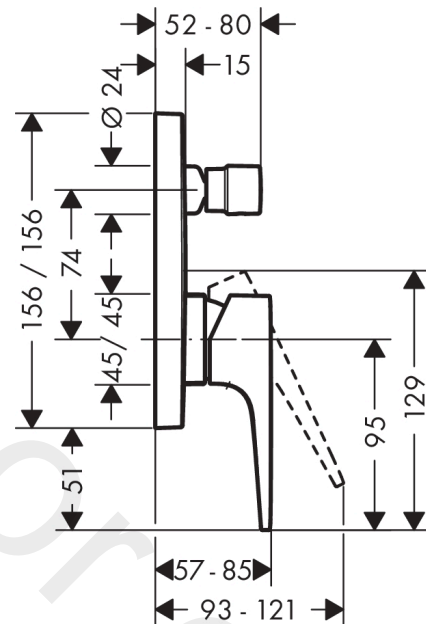

### Description

#### product features

- 2 functions
- ceramic cartridge
- temperature limitation adjustable
- diverter with automatic resetting
- with silencer
- connection type: basic set
- wall-mounted
- min. operating pressure: 1 bar
- max. operating pressure: 10 bar

### Scale drawing

### Spare part list

Year of production: >07/19

Pos.	Description	Article Number	Price	PU
1	handle	93075340	£ 96,00	1
2	screw cover	96338000	£ 3,30	1
3	diverter knob	98795340	£ 76,00	1
4	hollow set screw M4x10	97667000	£ 3,30	1
5	escutcheon 155 / 155 mm	93144340	£ 118,00	1
6	O-ring 54x3	98436000	£ 3,30	1
7	O-ring 23x3	98142000	£ 3,30	1
8	holder for escutcheon	98793000	£ 43,00	1
9	set of fixing screws	96454000	£ 9,00	1
10	nut	98796000	£ 43,00	1
11	O-ring 30x1,5	98433000	£ 3,30	1
12	O-ring 39x1,5	98400000	£ 3,30	1
13	sleeve	93143340	£ 51,00	1
14	sleeve	98794340	£ 51,00	1
15	cartridge, assy	92730000	£ 35,00	1
16	locking screw for handle	95140000	£ 6,10	1
17	seal	95008000	£ 9,00	1
18	selector assy	95014000	£ 64,00	1
19	O-ring 17x2	98199000	£ 3,30	1
20	O-ring 20x2,5	92602000	£ 6,10	1
21	set of screws	96525000	£ 9,00	1
22	O-ring 16x2	98133000	£ 3,30	1
23	noise reduction	94073000	£ 25,00	1
24	extension 25 mm	13595000	£ 75,00	1
25	set of fixing screws	97747000	£ 3,30	1
a	concealed item	01800180	£ 163,00	1