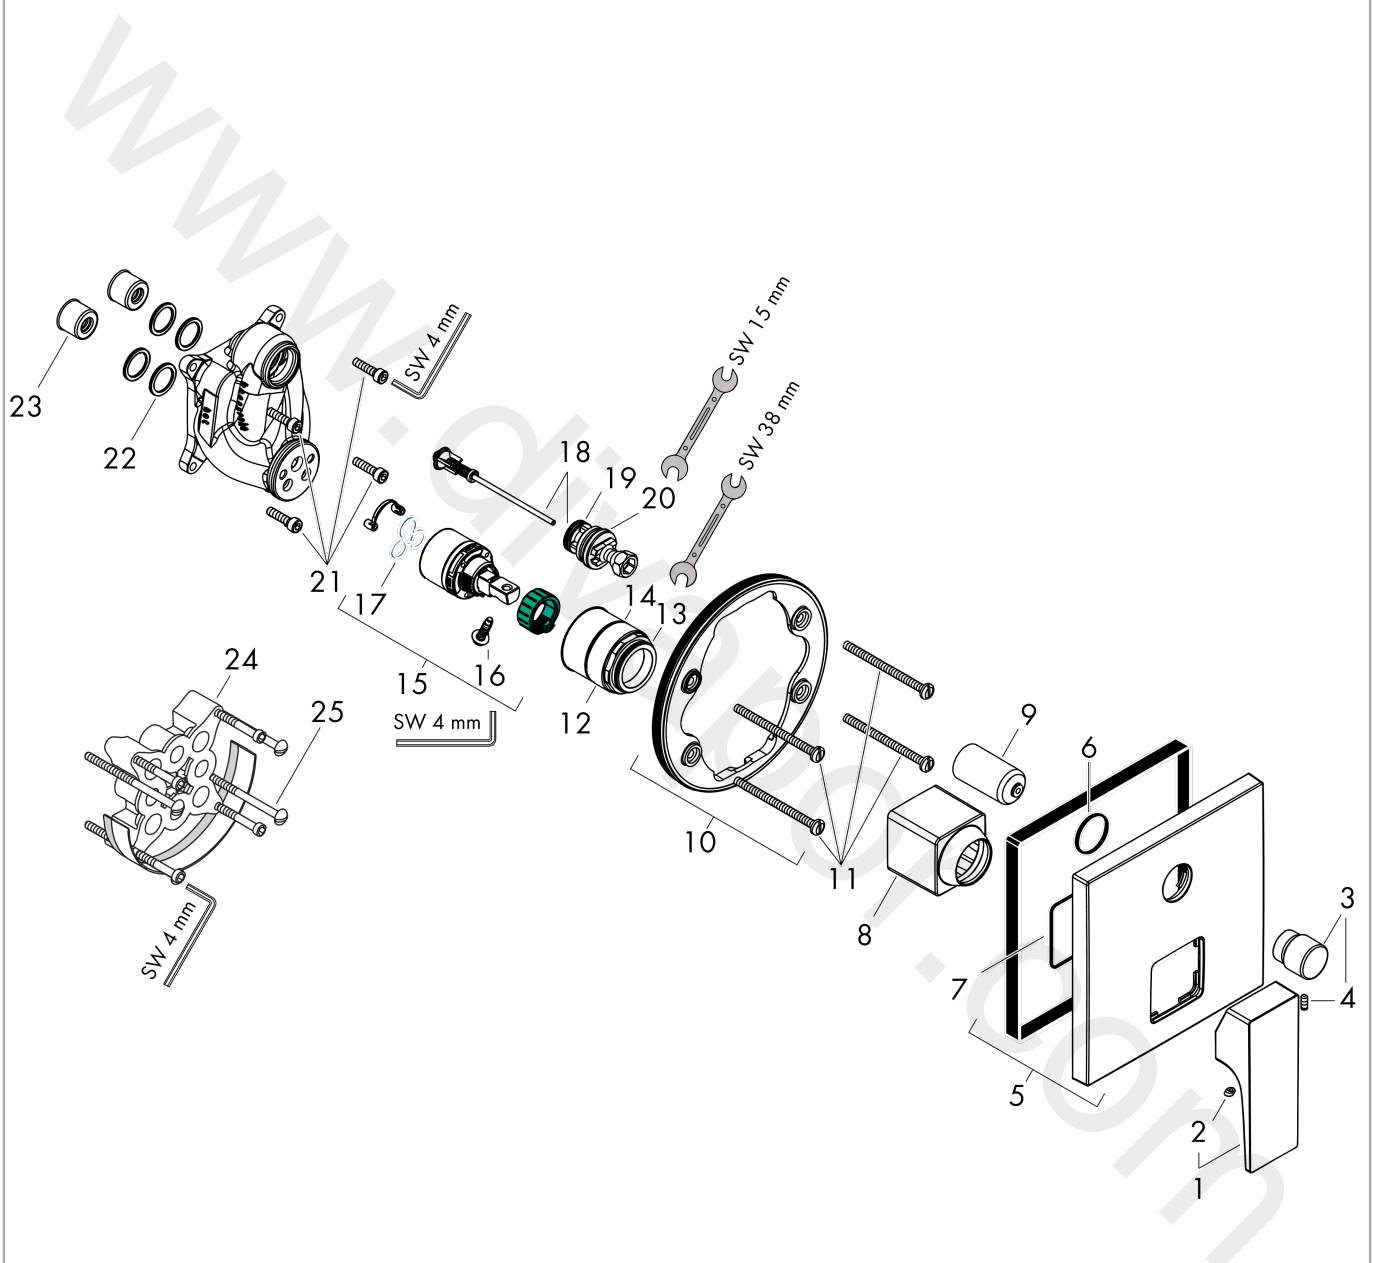

## Metropol

Single lever bath mixer for concealed installation with lever handle for iBox universal

Finish: **Brushed Black Chrome** Article Number: **32545340**

### Scale drawing

### Flowchart

**Metropol**

**Single lever bath mixer for concealed installation with lever handle for iBox universal**

Finish: **Brushed Black Chrome** Article Number: **32545340**

**Exploded Drawing**

Year of production: >11/19

### Spare part list

Year of production: >11/19

Pos.	Description	Article Number	Price	PU
1	handle	93075340	£ 96,00	1
2	screw cover	96338000	£ 3,30	1
3	diverter knob	98795340	£ 76,00	1
4	hollow set screw M4x10	97667000	£ 3,30	1
5	escutcheon 155 / 155 mm	93144340	£ 118,00	1
6	O-ring 54x3	98436000	£ 3,30	1
7	O-ring 23x3	98142000	£ 3,30	1
8	sleeve	93143340	£ 51,00	1
9	sleeve	98794340	£ 51,00	1
10	holder for escutcheon	98793000	£ 43,00	1
11	set of fixing screws	96454000	£ 9,00	1
12	nut	98796000	£ 43,00	1
13	O-ring 30x1,5	98433000	£ 3,30	1
14	O-ring 39x1,5	98400000	£ 3,30	1
15	cartridge, assy	92730000	£ 35,00	1
16	locking screw for handle	95140000	£ 6,10	1
17	seal	95008000	£ 9,00	1
18	selector assy	95014000	£ 64,00	1
19	O-ring 16x2,3	98207000	£ 3,30	1
20	O-ring 20x2,5	92602000	£ 6,10	1
21	set of screws	96525000	£ 9,00	1
22	O-ring 16x2	98133000	£ 3,30	1
23	noise reduction	94073000	£ 25,00	1
24	extension 25 mm	13595000	£ 75,00	1
25	set of fixing screws	97747000	£ 3,30	1
a	concealed item	01800180	£ 163,00	1
b	spring for exchanged connections	96365000	£ 43,00	1