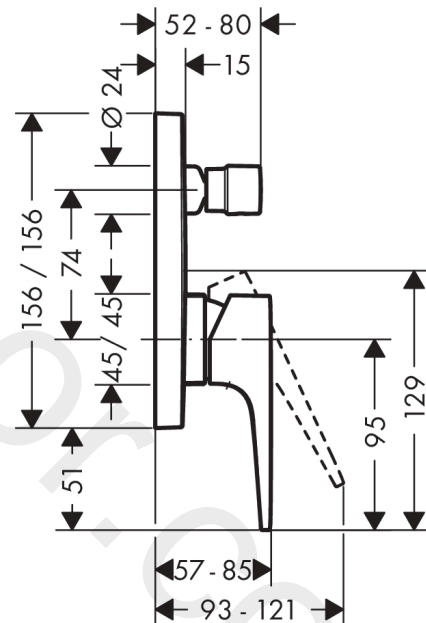

#### product features

- 2 functions
- flow rate upper outlet: 21 l/min
- flow rate lower outlet: 29 l/min
- maximum flow rate at 3 bar: 29 l/min
- ceramic cartridge
- temperature limitation adjustable
- diverter with automatic resetting
- with silencer
- connection type: basic set
- wall-mounted
- min. operating pressure: 1 bar
- max. operating pressure: 10 bar

### Scale drawing

### Spare part list

Year of production: >11/19

Pos.	Description	Article Number	Price	PU
1	handle	93075340	£ 96,00	1
2	screw cover	96338000	£ 3,30	1
3	diverter knob	98795340	£ 76,00	1
4	hollow set screw M4x10	97667000	£ 3,30	1
5	escutcheon 155 / 155 mm	93144340	£ 118,00	1
6	O-ring 54x3	98436000	£ 3,30	1
7	O-ring 23x3	98142000	£ 3,30	1
8	sleeve	93143340	£ 51,00	1
9	sleeve	98794340	£ 51,00	1
10	holder for escutcheon	98793000	£ 43,00	1
11	set of fixing screws	96454000	£ 9,00	1
12	nut	98796000	£ 43,00	1
13	O-ring 30x1,5	98433000	£ 3,30	1
14	O-ring 39x1,5	98400000	£ 3,30	1
15	cartridge, assy	92730000	£ 35,00	1
16	locking screw for handle	95140000	£ 6,10	1
17	seal	95008000	£ 9,00	1
18	selector assy	95014000	£ 64,00	1
19	O-ring 16x2,3	98207000	£ 3,30	1
20	O-ring 20x2,5	92602000	£ 6,10	1
21	set of screws	96525000	£ 9,00	1
22	O-ring 16x2	98133000	£ 3,30	1
23	noise reduction	94073000	£ 25,00	1
24	extension 25 mm	13595000	£ 75,00	1
25	set of fixing screws	97747000	£ 3,30	1
a	concealed item	01800180	£ 163,00	1
b	spring for exchanged connections	96365000	£ 43,00	1