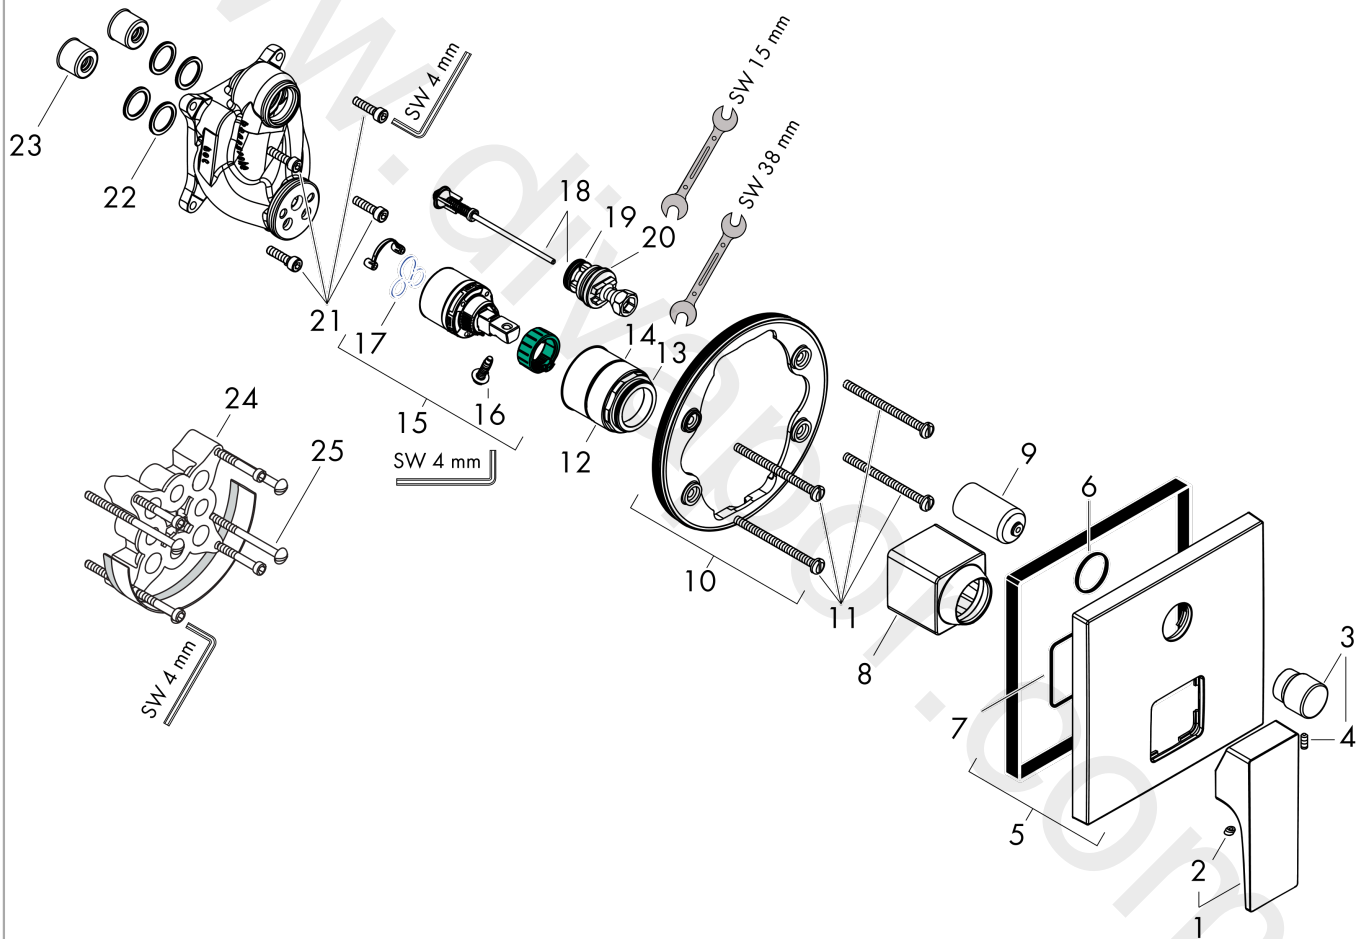

Metropol

Single lever bath mixer for concealed installation with lever handle for iBox universal

Finish: **Brushed Bronze** Article Number: **32545147**

Description

product features

- 2 functions
- ceramic cartridge
- temperature limitation adjustable
- diverter with automatic resetting
- with silencer
- connection type: basic set
- wall-mounted
- min. operating pressure: 1 bar
- max. operating pressure: 10 bar

Product image

Scale drawing

Flowchart

Metropol

Single lever bath mixer for concealed installation with lever handle for iBox universal

Finish: **Brushed Bronze** Article Number: **32545147**

Exploded Drawing

Year of production: >07/19

Metropol

Single lever bath mixer for concealed installation with lever handle for iBox universal

Finish: **Brushed Bronze** Article Number: **32545147**

Spare part list

Year of production: >07/19

Pos.	Description	Article Number	Price	PU
1	handle	93075140	£ 96,00	1
2	screw cover	96338000	£ 3,30	1
3	diverter knob	98795140	£ 76,00	1
4	hollow set screw M4x10	97667000	£ 3,30	1
5	escutcheon 155 / 155 mm	93144140	£ 118,00	1
6	O-ring 54x3	98436000	£ 3,30	1
7	O-ring 23x3	98142000	£ 3,30	1
8	sleeve	93143140	£ 51,00	1
9	sleeve	98794140	£ 51,00	1
10	holder for escutcheon	98793000	£ 43,00	1
11	set of fixing screws	96454000	£ 9,00	1
12	nut	98796000	£ 43,00	1
13	O-ring 30x1,5	98433000	£ 3,30	1
14	O-ring 39x1,5	98400000	£ 3,30	1
15	cartridge, assy	92730000	£ 35,00	1
16	locking screw for handle	95140000	£ 6,10	1
17	seal	95008000	£ 9,00	1
18	selector assy	95014000	£ 64,00	1
19	O-ring 17x2	98199000	£ 3,30	1
20	O-ring 20x2,5	92602000	£ 6,10	1
21	set of screws	96525000	£ 9,00	1
22	O-ring 16x2	98133000	£ 3,30	1
23	noise reduction	94073000	£ 25,00	1
24	extension 25 mm	13595000	£ 75,00	1
25	set of fixing screws	97747000	£ 3,30	1
a	concealed item	01800180	£ 163,00	1