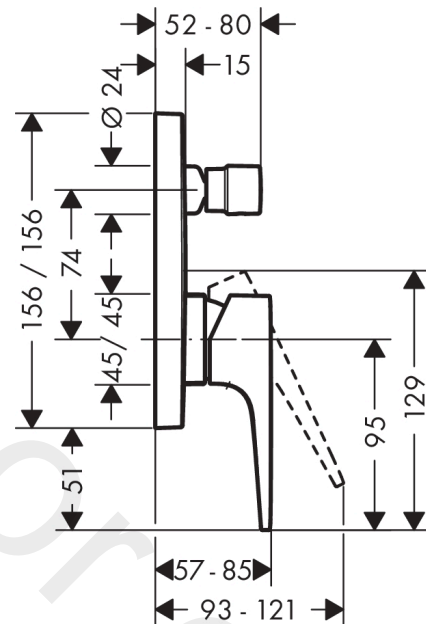

Metropol

Single lever bath mixer for concealed installation with lever handle for iBox universal

Finish: **Brushed Bronze** Article Number: **32545147**

Description

product features

- 2 functions
- ceramic cartridge
- temperature limitation adjustable
- diverter with automatic resetting
- with silencer
- connection type: basic set
- wall-mounted
- min. operating pressure: 1 bar
- max. operating pressure: 10 bar

Product image

Scale drawing

Flowchart

Metropol

Single lever bath mixer for concealed installation with lever handle for iBox universal

Finish: **Brushed Bronze** Article Number: **32545147**

Exploded Drawing

Year of production: >07/19

Metropol

Single lever bath mixer for concealed installation with lever handle for iBox universal

Finish: **Brushed Bronze** Article Number: **32545147**

Spare part list

Year of production: >07/19

Pos.	Description	Article Number	Price	PU
1	handle	93075140	£ 96,00	1
2	screw cover	96338000	£ 3,30	1
3	diverter knob	98795140	£ 76,00	1
4	hollow set screw M4x10	97667000	£ 3,30	1
5	escutcheon 155 / 155 mm	93144140	£ 118,00	1
6	O-ring 54x3	98436000	£ 3,30	1
7	O-ring 23x3	98142000	£ 3,30	1
8	sleeve	93143140	£ 51,00	1
9	sleeve	98794140	£ 51,00	1
10	holder for escutcheon	98793000	£ 43,00	1
11	set of fixing screws	96454000	£ 9,00	1
12	nut	98796000	£ 43,00	1
13	O-ring 30x1,5	98433000	£ 3,30	1
14	O-ring 39x1,5	98400000	£ 3,30	1
15	cartridge, assy	92730000	£ 35,00	1
16	locking screw for handle	95140000	£ 6,10	1
17	seal	95008000	£ 9,00	1
18	selector assy	95014000	£ 64,00	1
19	O-ring 17x2	98199000	£ 3,30	1
20	O-ring 20x2,5	92602000	£ 6,10	1
21	set of screws	96525000	£ 9,00	1
22	O-ring 16x2	98133000	£ 3,30	1
23	noise reduction	94073000	£ 25,00	1
24	extension 25 mm	13595000	£ 75,00	1
25	set of fixing screws	97747000	£ 3,30	1
a	concealed item	01800180	£ 163,00	1