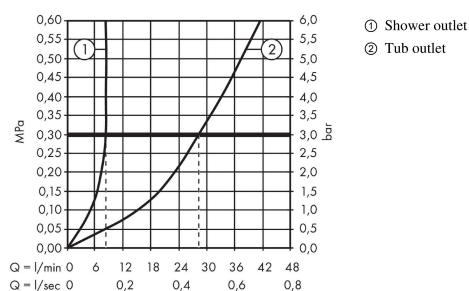

Metropol

Single lever bath mixer for concealed installation with lever handle for iBox universal

Finish: **Brushed Bronze** Article Number: **32545147**

Description

product features

- 2 functions
- ceramic cartridge
- temperature limitation adjustable
- diverter with automatic resetting
- with silencer
- connection type: basic set
- wall-mounted
- min. operating pressure: 1 bar
- max. operating pressure: 10 bar

Product image

Scale drawing

Flowchart