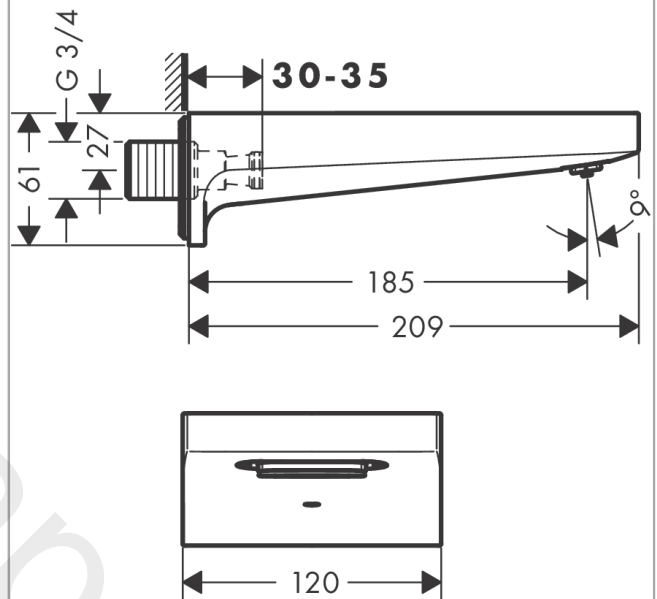

**Metropol
Bath spout**

Finish: **Matt White** Article Number: **32543707**

Description

product features

- projection: 185 mm
- wall-mounted
- maximum flow rate at 3 bar: 28 l/min
- spray type: normal spray

Technology

Product image

Scale drawing

Flowchart

The consumption was measured in combination with the appropriate fittings (thermostat/mixer/ in-wall valve) to reflect actual application in practice.

**Metropol
Bath spout**

Finish: **Matt White**

Article Number: **32543707**

Exploded Drawing

Year of production: >07/19

**Metropol
Bath spout**Finish: **Matt White** Article Number: **32543707****Spare part list**

Year of production: >07/19

Pos.	Description	Article Number	Price	PU
2	mounting set	40915000	£ 13,30	1
3	filter insert	97708000	£ 6,10	1
4	connecting thread G $\frac{3}{4}$	94286000	£ 64,00	1
5	O-ring 13x2	98128000	£ 3,30	1