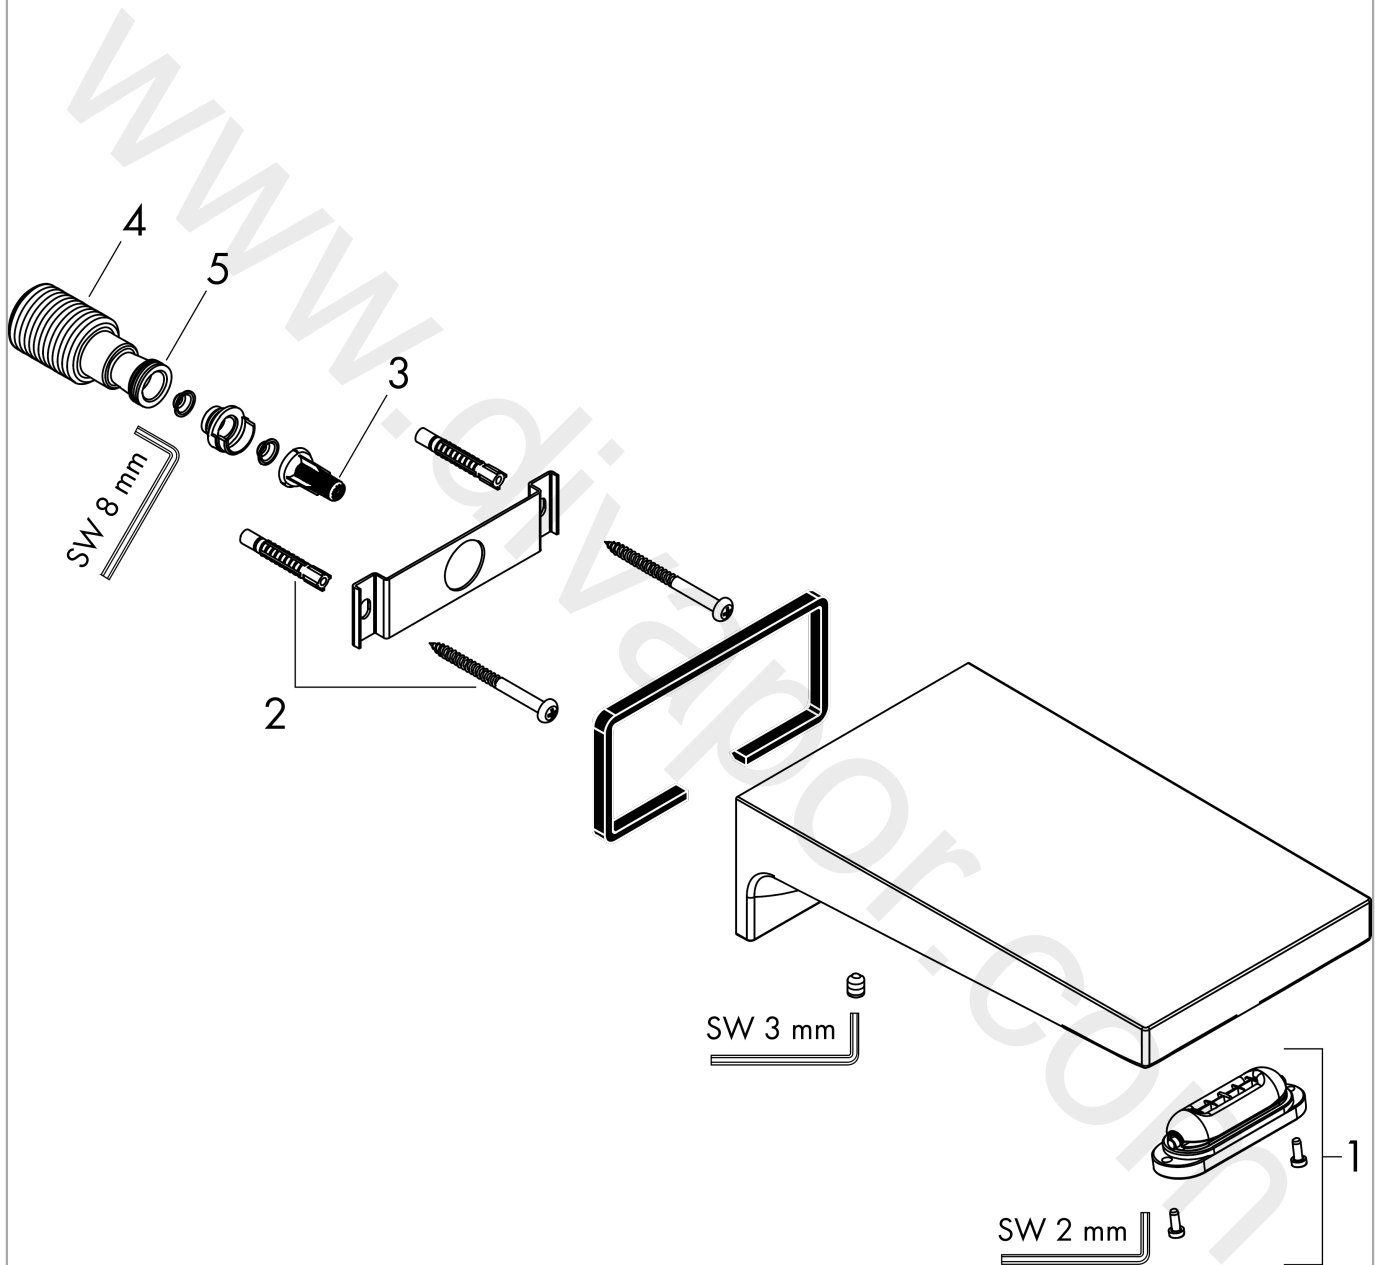

**Metropol
Bath spout**

Finish: **Matt White** Article Number: **32543707**

Description

product features

- projection: 185 mm
- wall-mounted
- maximum flow rate at 3 bar: 28 l/min
- spray type: normal spray

Technology

Product image

Scale drawing

Flowchart

The consumption was measured in combination with the appropriate fittings (thermostat/mixer/ in-wall valve) to reflect actual application in practice.

**Metropol
Bath spout**

Finish: **Matt White**

Article Number: **32543707**

Exploded Drawing

Year of production: >07/19

**Metropol
Bath spout**Finish: **Matt White** Article Number: **32543707****Spare part list**

Year of production: >07/19

Pos.	Description	Article Number	Price	PU
2	mounting set	40915000	£ 13,30	1
3	filter insert	97708000	£ 6,10	1
4	connecting thread G $\frac{3}{4}$	94286000	£ 64,00	1
5	O-ring 13x2	98128000	£ 3,30	1