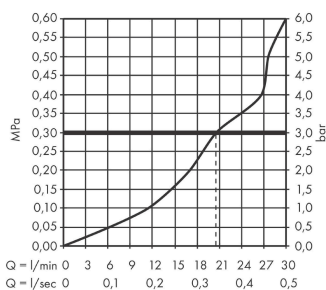

**Metropol
Bath spout**

Finish: **Matt White** Article Number: **32543707**

Description

product features

- projection: 185 mm
- wall-mounted
- maximum flow rate at 3 bar: 28 l/min
- spray type: normal spray

Technology

Product image

Scale drawing

Flowchart

The consumption was measured in combination with the appropriate fittings (thermostat/mixer/ in-wall valve) to reflect actual application in practice.

**Metropol
Bath spout**