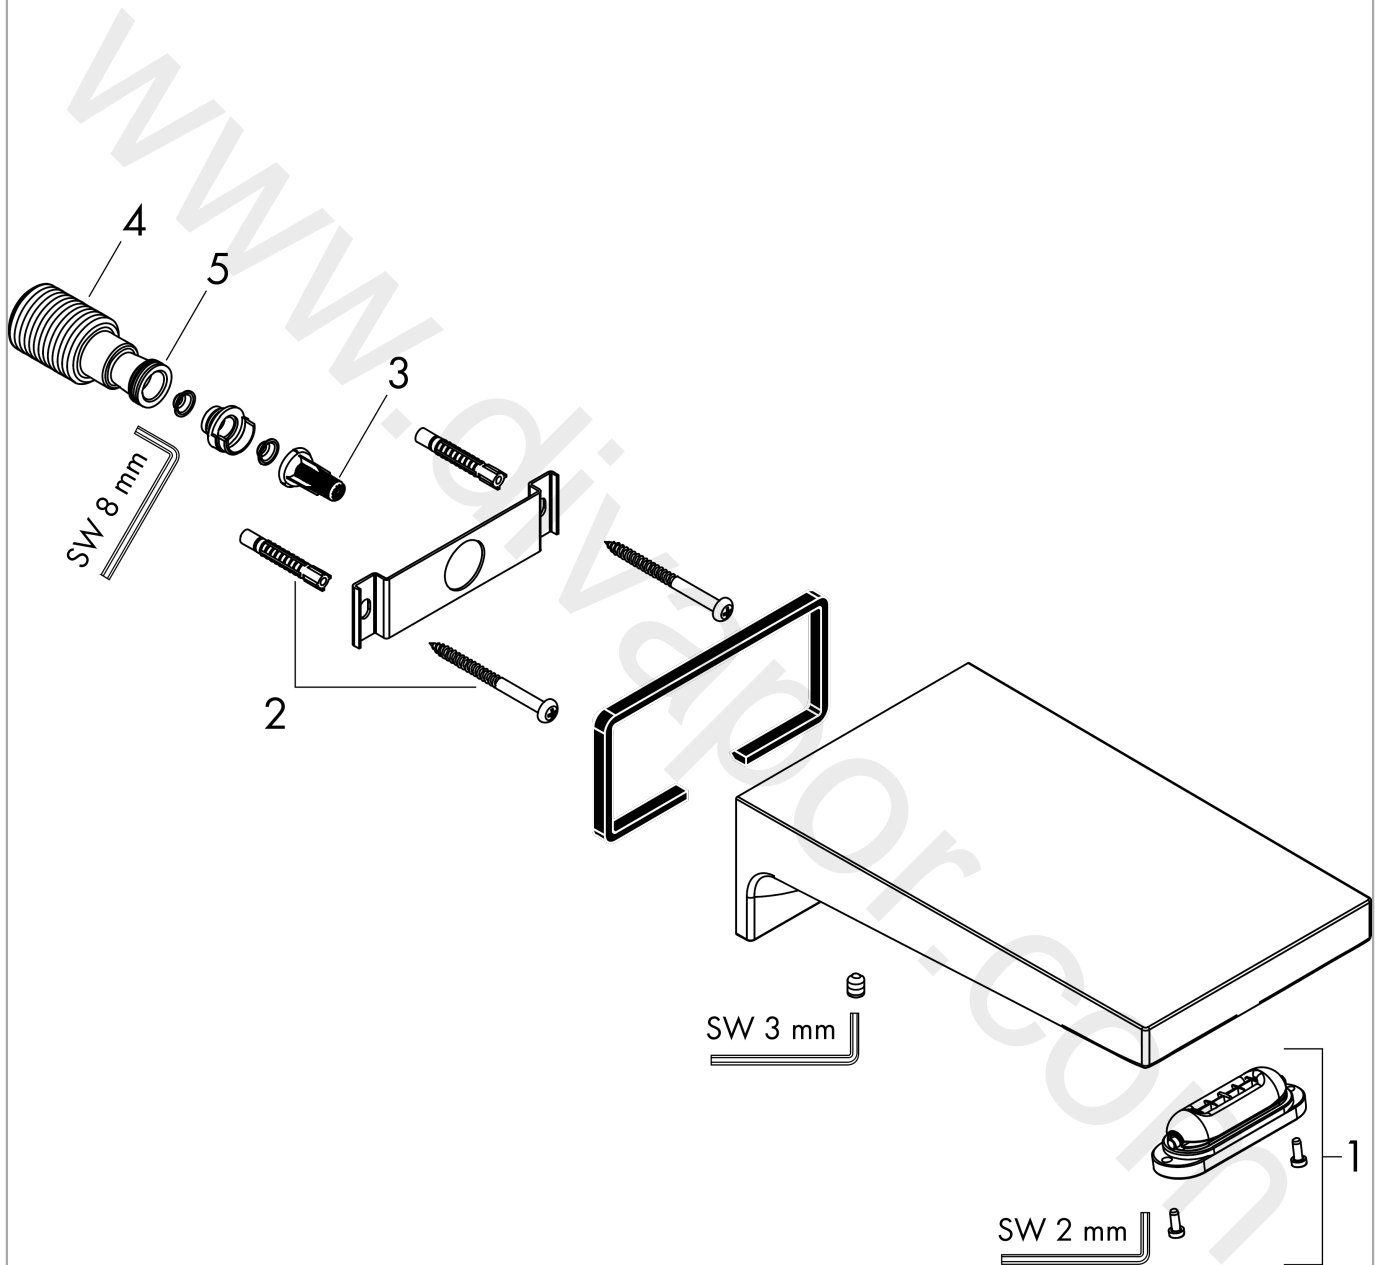

**Metropol
Bath spout**

Finish: **Matt Black** Article Number: **32543677**

Description

product features

- projection: 185 mm
- wall-mounted
- maximum flow rate at 3 bar: 28 l/min
- spray type: normal spray

Technology

Product image

Scale drawing

Flowchart

The consumption was measured in combination with the appropriate fittings (thermostat/mixer/ in-wall valve) to reflect actual application in practice.

**Metropol
Bath spout**

Finish: **Matt Black**

Article Number: **32543677**

Exploded Drawing

Year of production: >07/19

Metropol**Bath spout**Finish: **Matt Black** Article Number: **32543677****Spare part list**

Year of production: >07/19

Pos.	Description	Article Number	Price	PU
1	spout body	97467000	£ 16,10	1
2	mounting set	40915000	£ 13,30	1
3	filter insert	97708000	£ 6,10	1
4	connecting thread G $\frac{3}{4}$	94286000	£ 64,00	1
5	O-ring 13x2	98128000	£ 3,30	1