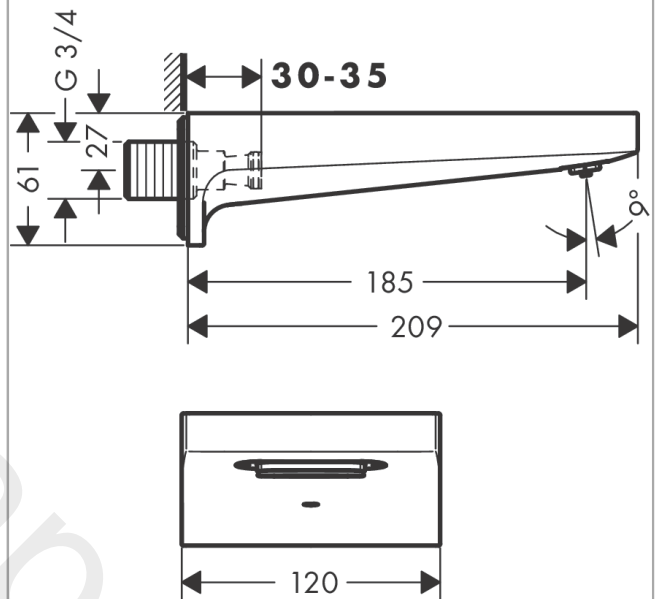

**Metropol
Bath spout**

Finish: **Matt Black** Article Number: **32543677**

Description

product features

- projection: 185 mm
- wall-mounted
- maximum flow rate at 3 bar: 28 l/min
- spray type: normal spray

Technology

Product image

Scale drawing

Flowchart

The consumption was measured in combination with the appropriate fittings (thermostat/mixer/ in-wall valve) to reflect actual application in practice.

**Metropol
Bath spout**

Finish: **Matt Black**

Article Number: **32543677**

Exploded Drawing

Year of production: >07/19

Metropol**Bath spout**Finish: **Matt Black** Article Number: **32543677****Spare part list**

Year of production: >07/19

Pos.	Description	Article Number	Price	PU
1	spout body	97467000	£ 16,10	1
2	mounting set	40915000	£ 13,30	1
3	filter insert	97708000	£ 6,10	1
4	connecting thread G $\frac{3}{4}$	94286000	£ 64,00	1
5	O-ring 13x2	98128000	£ 3,30	1