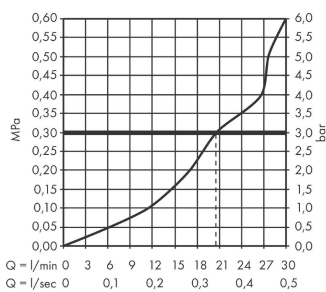

Technology

Product image

Scale drawing

Flowchart

The consumption was measured in combination with the appropriate fittings (thermostat/mixer/ in-wall valve) to reflect actual application in practice.

**Metropol
Bath spout**