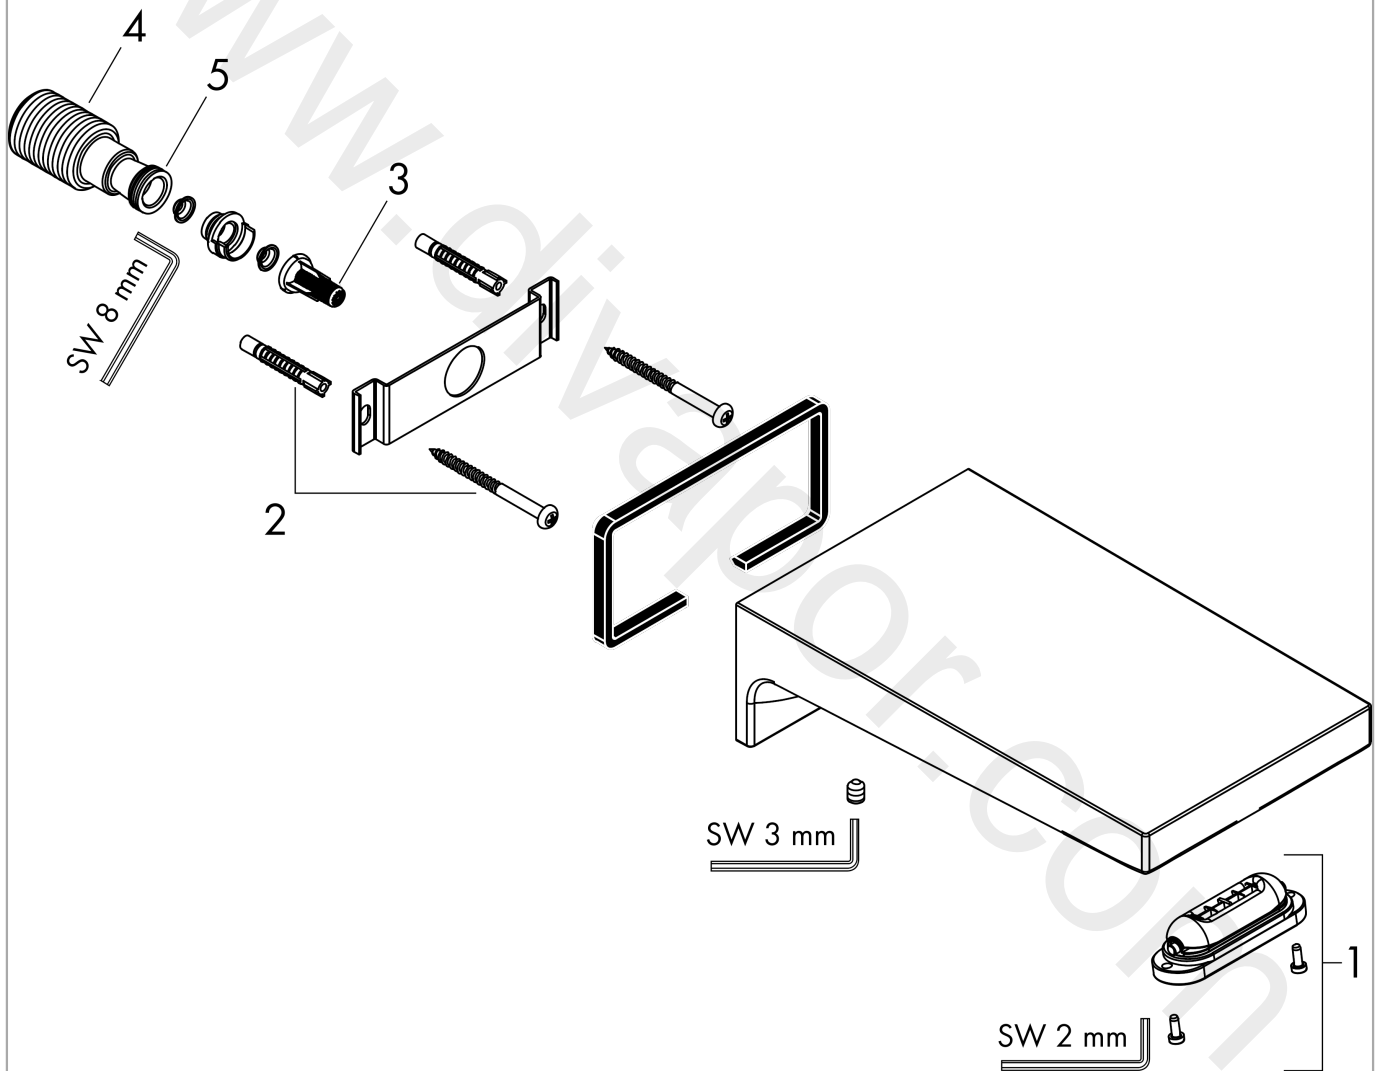

**Metropol
Bath spout**

Finish: **Brushed Bronze** Article Number: **32543147**

Description

product features

- projection: 185 mm
- wall-mounted
- maximum flow rate at 3 bar: 28 l/min
- spray type: normal spray

Technology

Product image

Scale drawing

Flowchart

The consumption was measured in combination with the appropriate fittings (thermostat/mixer/ in-wall valve) to reflect actual application in practice.

**Metropol
Bath spout**

Finish: **Brushed Bronze**

Article Number: **32543147**

Exploded Drawing

Year of production: >03/20

**Metropol
Bath spout**Finish: **Brushed Bronze** Article Number: **32543147****Spare part list**

Year of production: >03/20

Pos.	Description	Article Number	Price	PU
1	spout body	97467000	£ 16,10	1
2	mounting set	40915000	£ 13,30	1
3	filter insert	97708000	£ 6,10	1
4	connecting thread G¾	94286000	£ 64,00	1
5	O-ring 13x2	98128000	£ 3,30	1