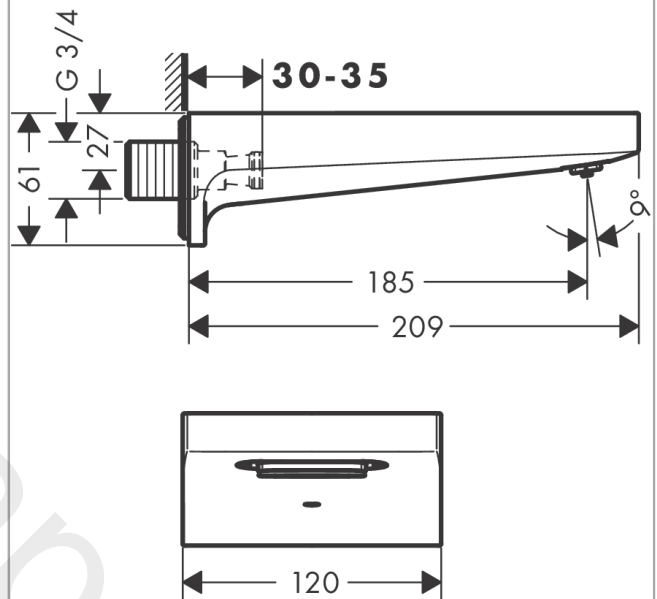

**Metropol
Bath spout**

Finish: **Brushed Bronze** Article Number: **32543147**

Description

product features

- projection: 185 mm
- wall-mounted
- maximum flow rate at 3 bar: 28 l/min
- spray type: normal spray

Technology

Product image

Scale drawing

Flowchart

The consumption was measured in combination with the appropriate fittings (thermostat/mixer/ in-wall valve) to reflect actual application in practice.

**Metropol
Bath spout**

Finish: **Brushed Bronze**

Article Number: **32543147**

Exploded Drawing

Year of production: >03/20

**Metropol
Bath spout**Finish: **Brushed Bronze** Article Number: **32543147****Spare part list**

Year of production: >03/20

Pos.	Description	Article Number	Price	PU
1	spout body	97467000	£ 16,10	1
2	mounting set	40915000	£ 13,30	1
3	filter insert	97708000	£ 6,10	1
4	connecting thread G¾	94286000	£ 64,00	1
5	O-ring 13x2	98128000	£ 3,30	1