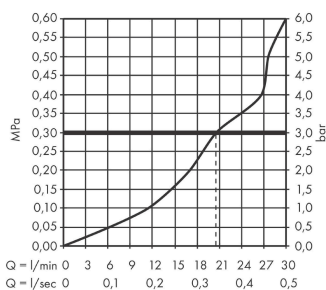

**Metropol
Bath spout**

Finish: **Brushed Bronze** Article Number: **32543147**

Description

product features

- projection: 185 mm
- wall-mounted
- maximum flow rate at 3 bar: 28 l/min
- spray type: normal spray

Technology

Product image

Scale drawing

Flowchart

The consumption was measured in combination with the appropriate fittings (thermostat/mixer/ in-wall valve) to reflect actual application in practice.

**Metropol
Bath spout**