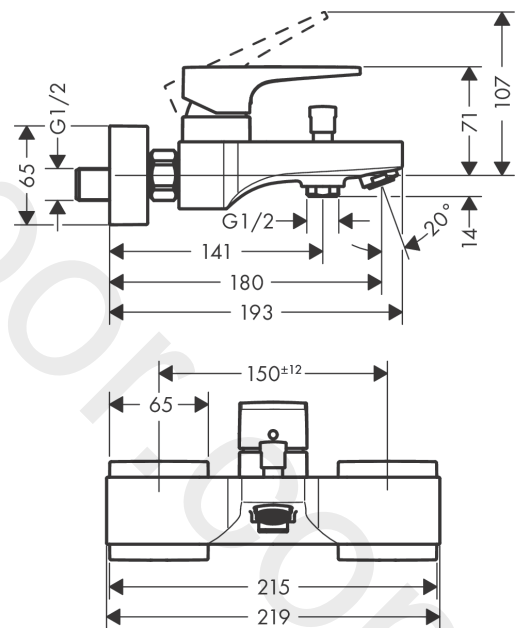

Metropol

Single lever bath mixer for exposed installation with lever handle

Finish: **Matt Black** Article Number: **32540677**

Description

product features

- 2 functions
- projection: 180 mm
- centre distance: 150 ± 12 mm
- spray type mixer: normal spray
- maximum flow rate at 3 bar: 22 l/min
- ceramic cartridge
- temperature limitation adjustable
- diverter with automatic resetting
- suitable for continuous flow water heaters
- connection dimension: DN15
- connection type: s-shaped connections
- wall-mounted
- min. operating pressure: 1 bar
- max. operating pressure: 10 bar

Technology

Product image

Scale drawing

Metropol

Single lever bath mixer for exposed installation with lever handle

Finish: **Matt Black** Article Number: **32540677**

Flowchart

www.divapor.com

Metropol

Single lever bath mixer for exposed installation with lever handle

Finish: **Matt Black** Article Number: **32540677**

Exploded Drawing

Year of production: >08/19

Metropol

Single lever bath mixer for exposed installation with lever handle

Finish: **Matt Black** Article Number: **32540677**

Spare part list

Year of production: >08/19

Pos.	Description	Article Number	Price	PU
1	handle	93075670	£ 96,00	1
2	screw cover	96338000	£ 3,30	1
3	flange	93078670	£ 33,00	1
4	nut	93079000	£ 64,00	1
5	O-Ring 30x2	98186000	£ 3,30	1
6	O-ring 33x1,5	98164000	£ 3,30	1
7	cartridge, assy	92730000	£ 35,00	1
8	locking screw for handle	95140000	£ 6,10	1
9	seal	95008000	£ 9,00	1
10	diverter knob	97981670	£ 33,00	1
11	sleeve	97979670	£ 25,00	1
12	selector	97978000	£ 64,00	1
13	aerator M24x1 (30 l/min)	96512670	£ 25,00	1
14	set of nuts	96157670	£ 51,00	1
15	connecting thread	97220000	£ 16,10	1
16	O-ring 15x2	98163000	£ 3,30	1
17	filter packing	96922000	£ 9,00	1
18	escutcheon	93077670	£ 76,00	1
19	set of S-unions	94140007	-	1