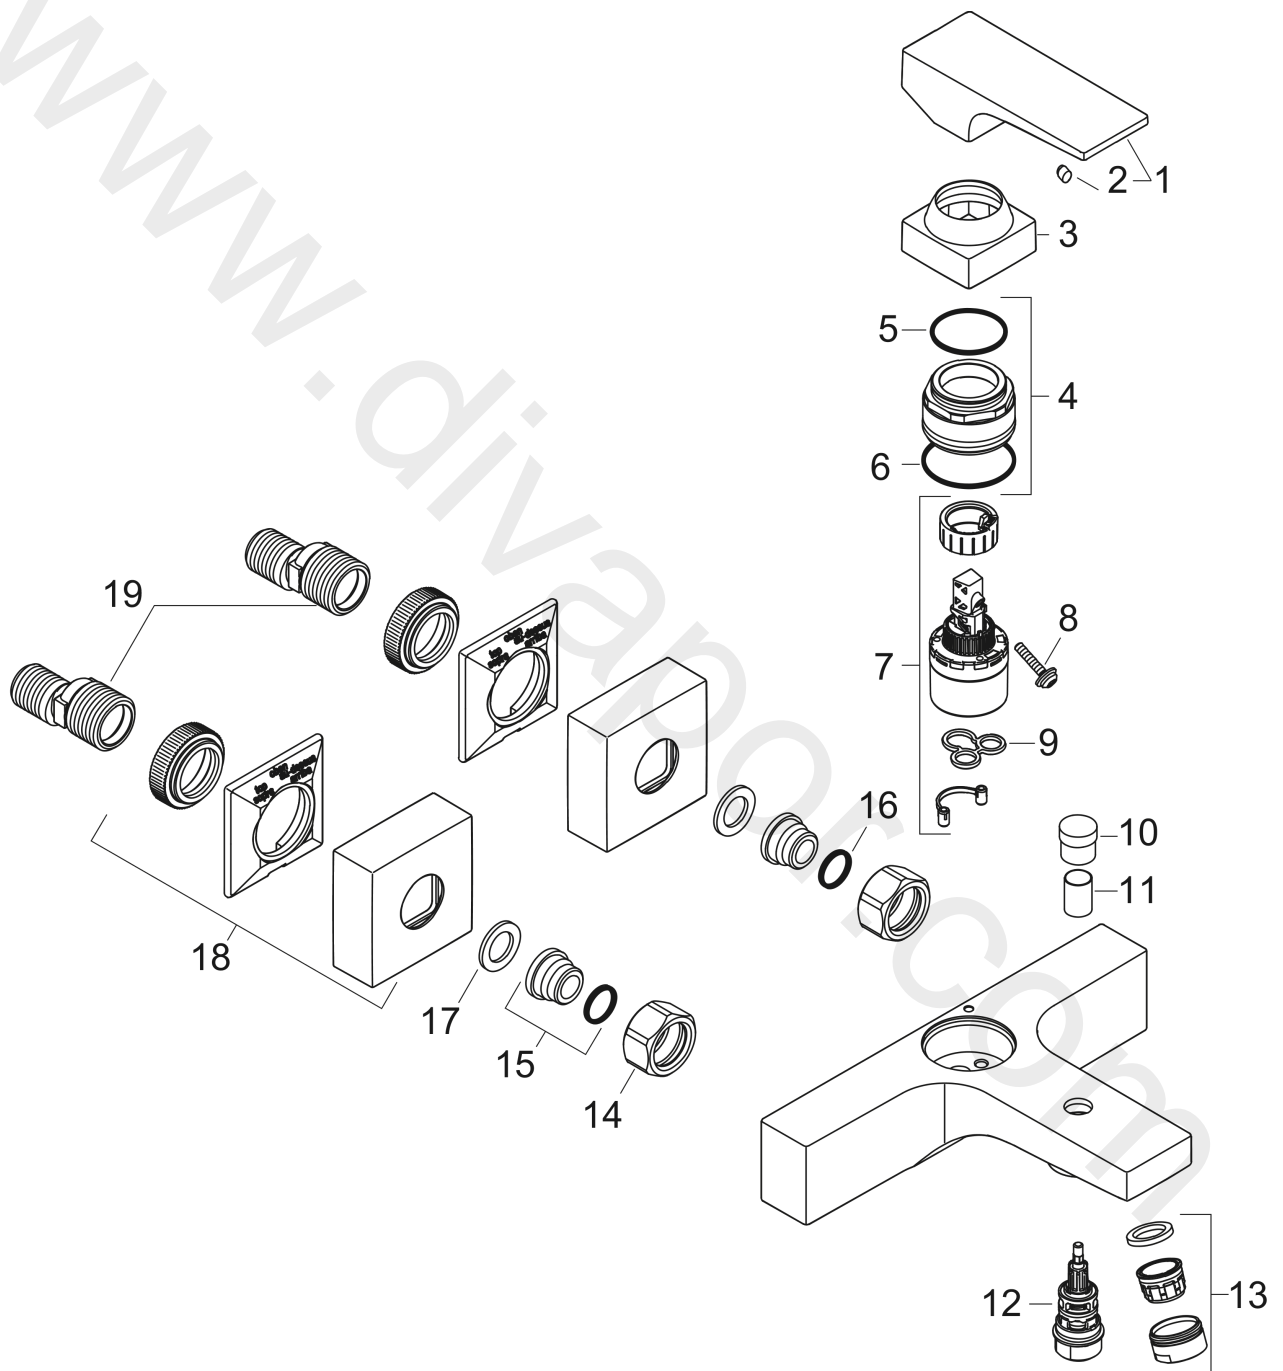

Metropol

Single lever bath mixer for exposed installation with lever handle

Finish: **Matt Black** Article Number: **32540677**

Description

product features

- 2 functions
- projection: 180 mm
- centre distance: 150 ± 12 mm
- spray type mixer: normal spray
- maximum flow rate at 3 bar: 22 l/min
- ceramic cartridge
- temperature limitation adjustable
- diverter with automatic resetting
- suitable for continuous flow water heaters
- connection dimension: DN15
- connection type: s-shaped connections
- wall-mounted
- min. operating pressure: 1 bar
- max. operating pressure: 10 bar

Technology

Product image

Scale drawing

Metropol

Single lever bath mixer for exposed installation with lever handle

Finish: **Matt Black** Article Number: **32540677**

Flowchart

www.divapor.com

Metropol

Single lever bath mixer for exposed installation with lever handle

Finish: **Matt Black** Article Number: **32540677**

Exploded Drawing

Year of production: >08/19

Metropol

Single lever bath mixer for exposed installation with lever handle

Finish: **Matt Black** Article Number: **32540677**

Spare part list

Year of production: >08/19

Pos.	Description	Article Number	Price	PU
1	handle	93075670	£ 96,00	1
2	screw cover	96338000	£ 3,30	1
3	flange	93078670	£ 33,00	1
4	nut	93079000	£ 64,00	1
5	O-Ring 30x2	98186000	£ 3,30	1
6	O-ring 33x1,5	98164000	£ 3,30	1
7	cartridge, assy	92730000	£ 35,00	1
8	locking screw for handle	95140000	£ 6,10	1
9	seal	95008000	£ 9,00	1
10	diverter knob	97981670	£ 33,00	1
11	sleeve	97979670	£ 25,00	1
12	selector	97978000	£ 64,00	1
13	aerator M24x1 (30 l/min)	96512670	£ 25,00	1
14	set of nuts	96157670	£ 51,00	1
15	connecting thread	97220000	£ 16,10	1
16	O-ring 15x2	98163000	£ 3,30	1
17	filter packing	96922000	£ 9,00	1
18	escutcheon	93077670	£ 76,00	1
19	set of S-unions	94140007	-	1