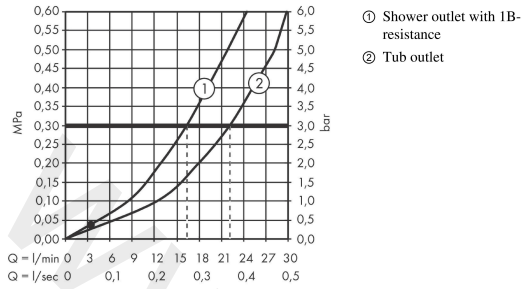

Metropol

Single lever bath mixer for exposed installation with lever handle

Finish: **Matt Black** Article Number: **32540677**

Description

product features

- 2 functions
- projection: 180 mm
- centre distance: 150 ± 12 mm
- spray type mixer: normal spray
- maximum flow rate at 3 bar: 22 l/min
- ceramic cartridge
- temperature limitation adjustable
- diverter with automatic resetting
- suitable for continuous flow water heaters
- connection dimension: DN15
- connection type: s-shaped connections
- wall-mounted
- min. operating pressure: 1 bar
- max. operating pressure: 10 bar

Technology

Product image

Scale drawing

Metropol

Single lever bath mixer for exposed installation with lever handle

Finish: **Matt Black** Article Number: **32540677**

Flowchart

www.divapor.com