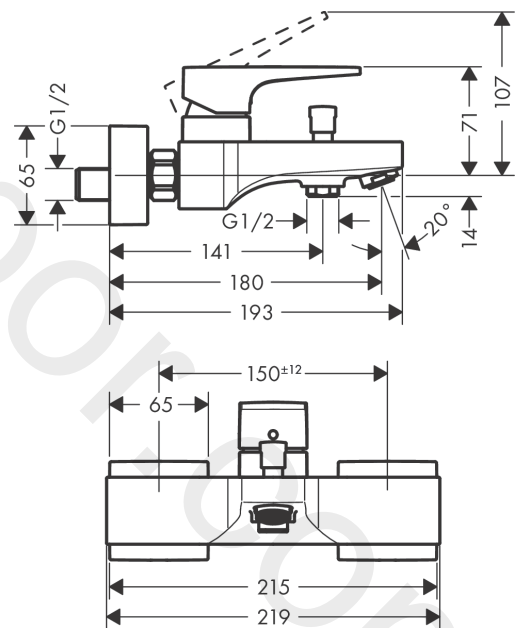

Metropol

Single lever bath mixer for exposed installation with lever handle

Finish: **Brushed Bronze** Article Number: **32540147**

Description

product features

- 2 functions
- projection: 180 mm
- centre distance: 150 ± 12 mm
- spray type mixer: normal spray
- maximum flow rate at 3 bar: 22 l/min
- ceramic cartridge
- temperature limitation adjustable
- diverter with automatic resetting
- suitable for continuous flow water heaters
- connection dimension: DN15
- connection type: s-shaped connections
- wall-mounted
- min. operating pressure: 1 bar
- max. operating pressure: 10 bar

Technology

Product image

Scale drawing

Metropol

Single lever bath mixer for exposed installation with lever handle

Finish: **Brushed Bronze** Article Number: **32540147**

Flowchart

www.divapor.com

Metropol

Single lever bath mixer for exposed installation with lever handle

Finish: **Brushed Bronze** Article Number: **32540147**

Exploded Drawing

Year of production: >03/20

Metropol**Single lever bath mixer for exposed installation with lever handle**Finish: **Brushed Bronze** Article Number: **32540147****Spare part list**

Year of production: >03/20

Pos.	Description	Article Number	Price	PU
1	handle	93075140	£ 96,00	1
2	screw cover	96338000	£ 3,30	1
3	flange	93078140	£ 33,00	1
4	nut	93079000	£ 64,00	1
5	O-Ring 30x2	98186000	£ 3,30	1
6	O-ring 33x1,5	98164000	£ 3,30	1
7	cartridge, assy	92730000	£ 35,00	1
8	locking screw for handle	95140000	£ 6,10	1
9	seal	95008000	£ 9,00	1
10	diverter knob	97981140	-	1
11	sleeve	97979140	£ 25,00	1
12	selector	97978000	£ 64,00	1
13	aerator M24x1 (30 l/min)	96512140	£ 25,00	1
14	set of nuts	96157140	£ 52,50	1
15	connecting thread	97220000	£ 16,10	1
16	O-ring 15x2	98163000	£ 3,30	1
17	filter packing	96922000	£ 9,00	1
18	escutcheon	93077140	£ 76,00	1
19	set of S-unions	94140007	-	1