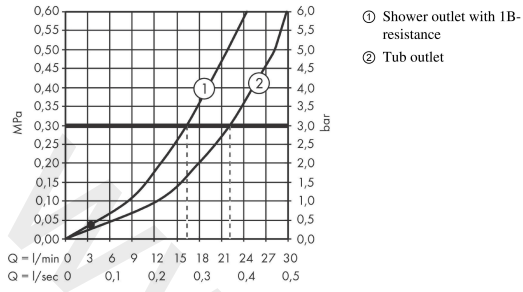

Metropol

Single lever bath mixer for exposed installation with lever handle

Finish: **Brushed Bronze** Article Number: **32540147**

Description

product features

- 2 functions
- projection: 180 mm
- centre distance: 150 ± 12 mm
- spray type mixer: normal spray
- maximum flow rate at 3 bar: 22 l/min
- ceramic cartridge
- temperature limitation adjustable
- diverter with automatic resetting
- suitable for continuous flow water heaters
- connection dimension: DN15
- connection type: s-shaped connections
- wall-mounted
- min. operating pressure: 1 bar
- max. operating pressure: 10 bar

Technology

Product image

Scale drawing

Metropol

Single lever bath mixer for exposed installation with lever handle

Finish: **Brushed Bronze** Article Number: **32540147**

Flowchart

www.divapor.com