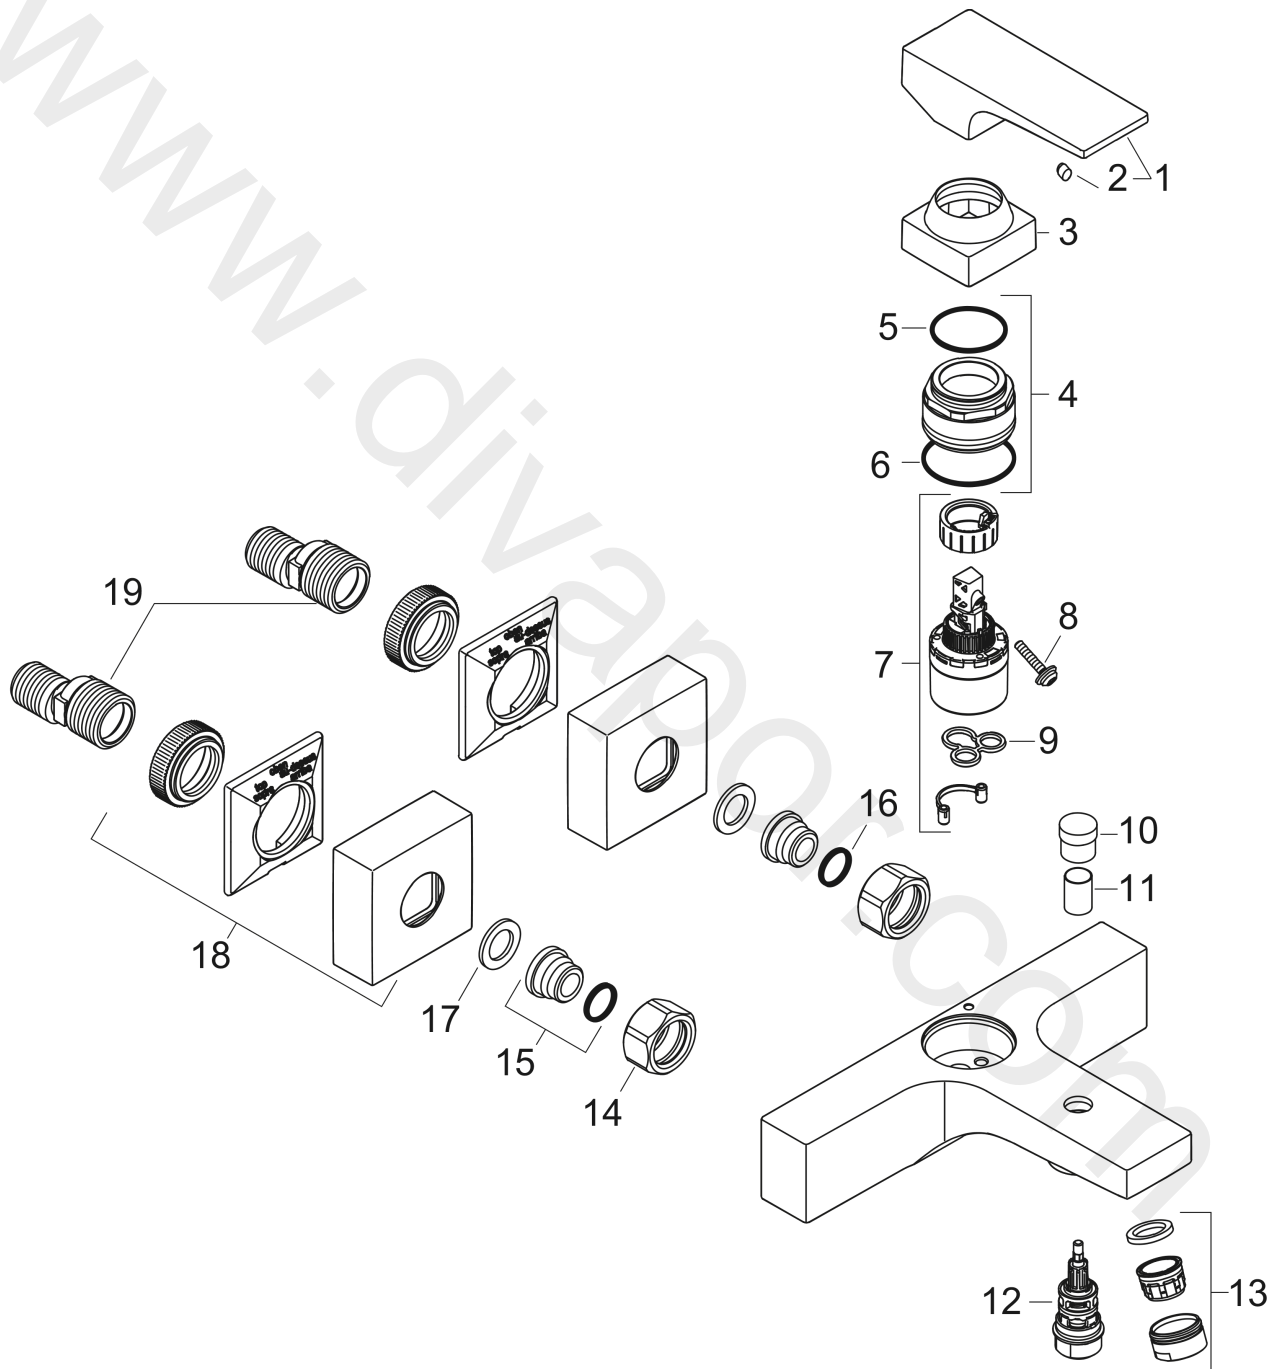

Metropol

Single lever bath mixer for exposed installation with lever handle

Finish: **Brushed Bronze** Article Number: **32540147**

Description

product features

- 2 functions
- projection: 180 mm
- centre distance: 150 ± 12 mm
- spray type mixer: normal spray
- maximum flow rate at 3 bar: 22 l/min
- ceramic cartridge
- temperature limitation adjustable
- diverter with automatic resetting
- suitable for continuous flow water heaters
- connection dimension: DN15
- connection type: s-shaped connections
- wall-mounted
- min. operating pressure: 1 bar
- max. operating pressure: 10 bar

Technology

Product image

Scale drawing

Metropol

Single lever bath mixer for exposed installation with lever handle

Finish: **Brushed Bronze** Article Number: **32540147**

Flowchart

www.divapor.com

Metropol

Single lever bath mixer for exposed installation with lever handle

Finish: **Brushed Bronze** Article Number: **32540147**

Exploded Drawing

Year of production: >03/20

Metropol**Single lever bath mixer for exposed installation with lever handle**Finish: **Brushed Bronze** Article Number: **32540147****Spare part list**

Year of production: >03/20

Pos.	Description	Article Number	Price	PU
1	handle	93075140	£ 96,00	1
2	screw cover	96338000	£ 3,30	1
3	flange	93078140	£ 33,00	1
4	nut	93079000	£ 64,00	1
5	O-Ring 30x2	98186000	£ 3,30	1
6	O-ring 33x1,5	98164000	£ 3,30	1
7	cartridge, assy	92730000	£ 35,00	1
8	locking screw for handle	95140000	£ 6,10	1
9	seal	95008000	£ 9,00	1
10	diverter knob	97981140	-	1
11	sleeve	97979140	£ 25,00	1
12	selector	97978000	£ 64,00	1
13	aerator M24x1 (30 l/min)	96512140	£ 25,00	1
14	set of nuts	96157140	£ 52,50	1
15	connecting thread	97220000	£ 16,10	1
16	O-ring 15x2	98163000	£ 3,30	1
17	filter packing	96922000	£ 9,00	1
18	escutcheon	93077140	£ 76,00	1
19	set of S-unions	94140007	-	1