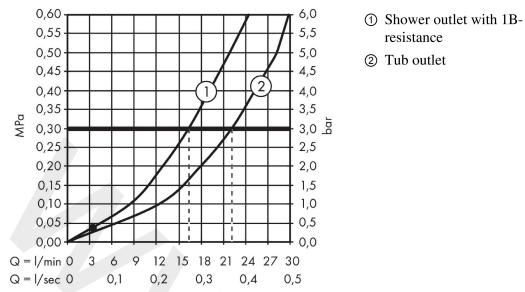

Metropol

Single lever bath mixer for exposed installation with lever handle

Finish: **Brushed Bronze** Article Number: **32540140**

Flowchart

www.divapor.com