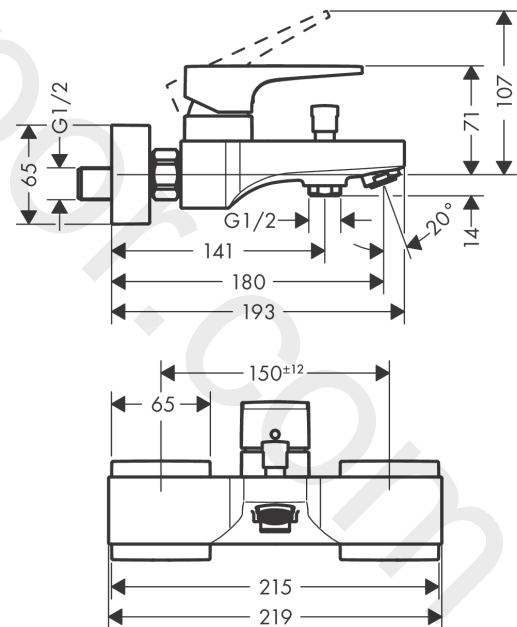

Scale drawing