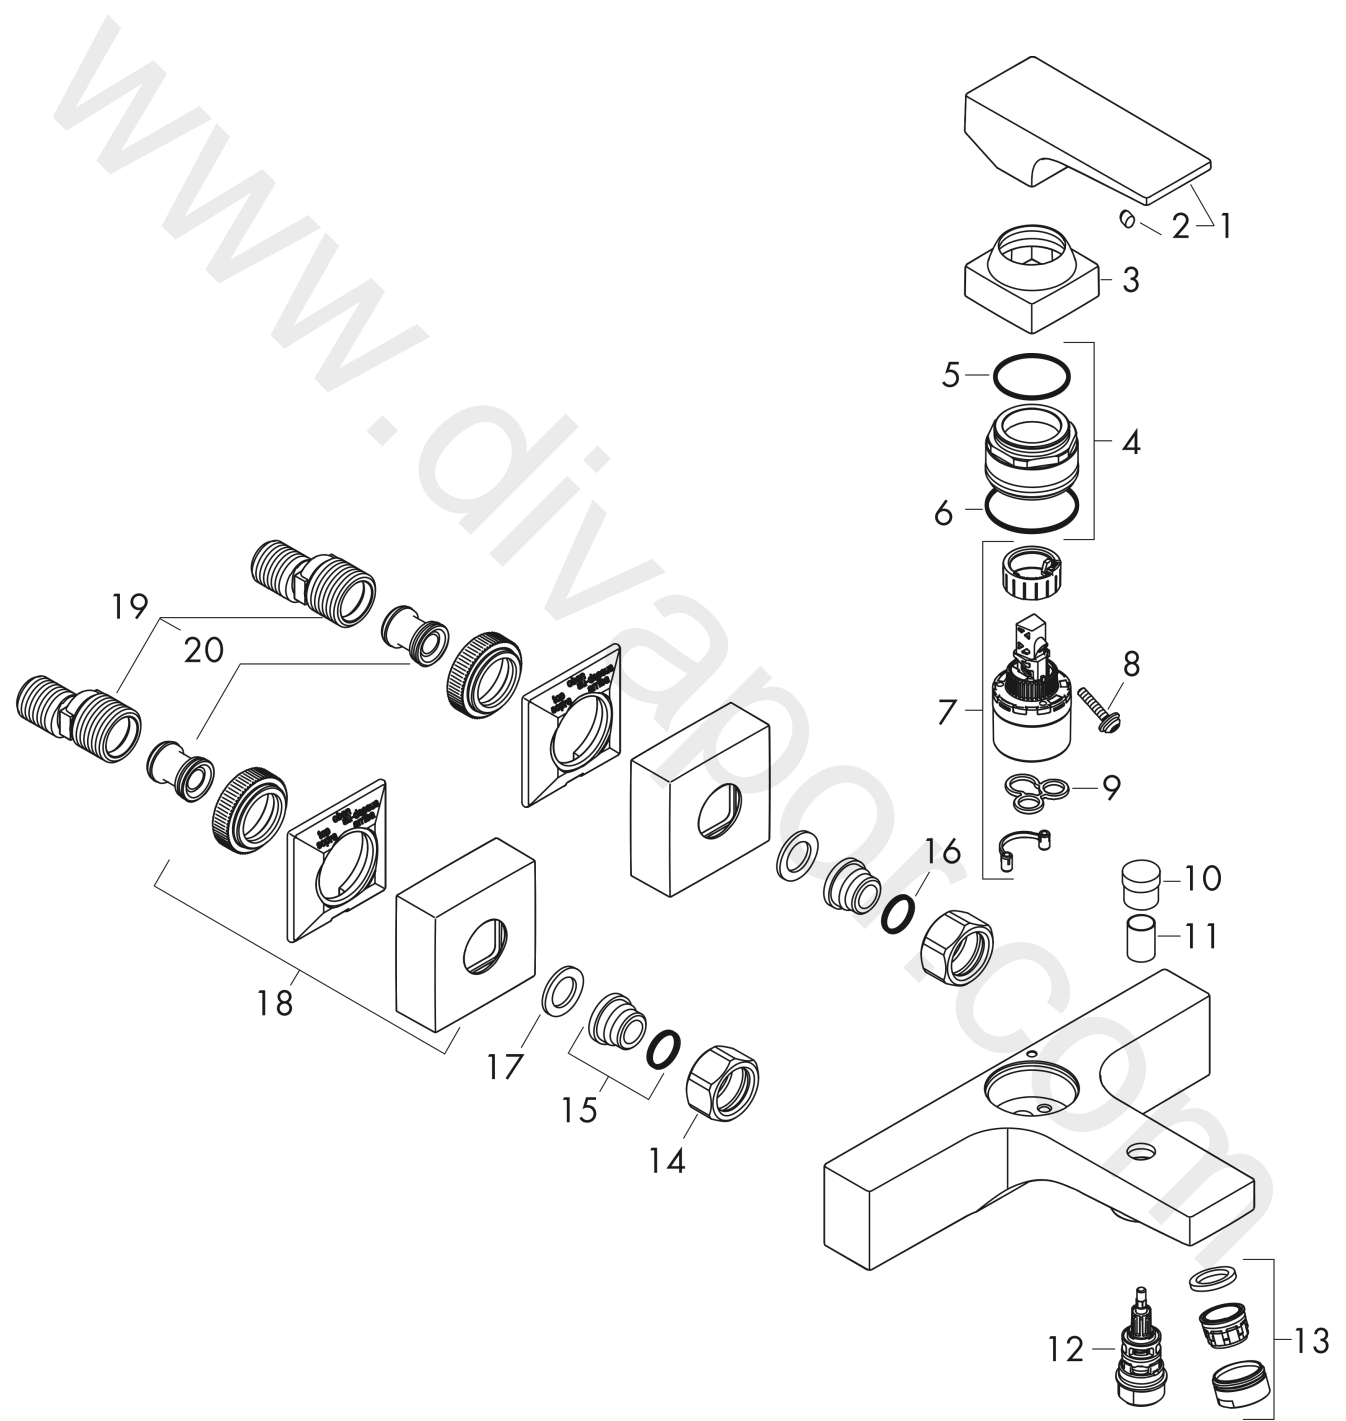

Metropol

Single lever bath mixer for exposed installation with lever handle

Finish: **Brushed Bronze** Article Number: **32540140**

Description

product features

- 2 functions
- projection: 180 mm
- centre distance: 150 ± 12 mm
- spray type mixer: normal spray
- maximum flow rate at 3 bar: 22 l/min
- flow rate for bath spout at 3 bar: 22 l/min
- flow rate of hand shower at 3 bar: 16 l/min
- ceramic cartridge
- temperature limitation adjustable
- diverter with automatic resetting
- protected against backflow, according to DIN EN 1717
- suitable for continuous flow water heaters
- connection dimension: DN15
- connection type: s-shaped connections
- wall-mounted
- min. operating pressure: 1 bar
- max. operating pressure: 10 bar

Single lever bath mixer for exposed installation with lever handle

Finish: **Brushed Bronze** Article Number: **32540140**

Flowchart

www.divapor.com

Metropol

Single lever bath mixer for exposed installation with lever handle

Finish: **Brushed Bronze** Article Number: **32540140**

Exploded Drawing

Year of production: >07/19

Metropol**Single lever bath mixer for exposed installation with lever handle**Finish: **Brushed Bronze** Article Number: **32540140****Spare part list**

Year of production: >07/19

Pos.	Description	Article Number	Price	PU
1	handle	93075140	£ 96,00	1
2	screw cover	96338000	£ 3,30	1
3	flange	93078140	£ 33,00	1
4	nut	93079000	£ 64,00	1
5	O-Ring 30x2	98186000	£ 3,30	1
6	O-ring 33x1,5	98164000	£ 3,30	1
7	cartridge, assy	92730000	£ 35,00	1
8	locking screw for handle	95140000	£ 6,10	1
9	seal	95008000	£ 9,00	1
10	diverter knob	97981140	-	1
11	sleeve	97979140	£ 25,00	1
12	selector	97978000	£ 64,00	1
13	aerator M24x1 (30 l/min)	96512140	£ 25,00	1
14	set of nuts	96157140	£ 52,50	1
15	connecting thread	97220000	£ 16,10	1
16	O-ring 15x2	98163000	£ 3,30	1
17	filter packing	96922000	£ 9,00	1
18	escutcheon	93077140	£ 76,00	1
19	set of S-unions (±12 mm)	94140000	£ 51,00	1
20	noise reduction	96429000	£ 6,10	1