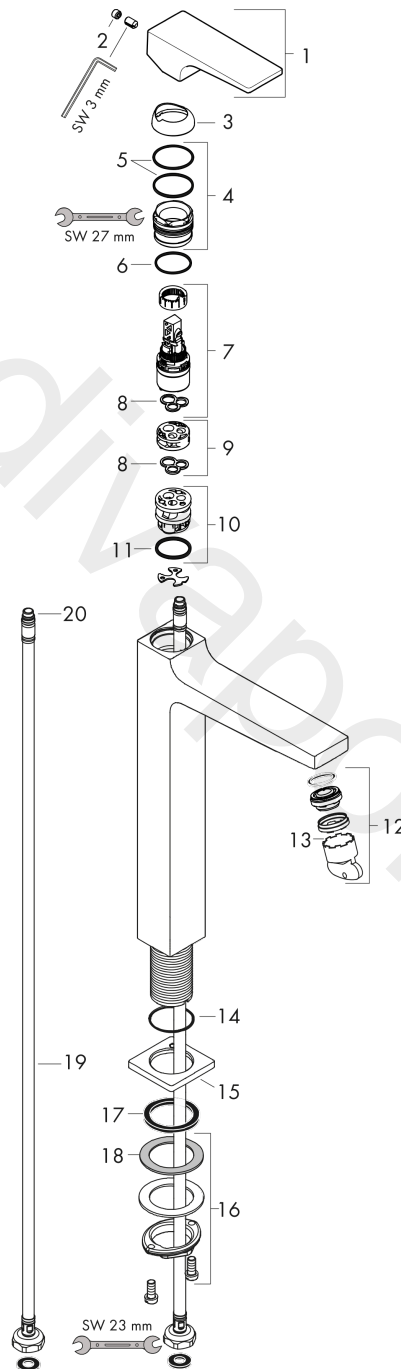

Metropol

Single lever basin mixer 260 with lever handle for wash bowls with waste set

Finish: **Matt Black** Article Number: **32539677**

Exploded Drawing

Year of production: >08/20

Metropol**Single lever basin mixer 260 with lever handle for wash bowls with waste set**Finish: **Matt Black** Article Number: **32539677****Spare part list**

Year of production: >08/20

Pos.	Description	Article Number	Price	PU
1	handle	92995670	£ 118,00	1
2	screw cover	95704000	£ 3,30	1
3	flange	92625670	£ 51,00	1
4	nut	92689000	£ 25,00	1
5	O-ring 27x1,5	92527000	£ 13,30	1
6	O-ring 25x1,5	98146000	£ 3,30	1
7	cartridge, assy	97685000	£ 64,00	1
8	seal	98865000	£ 35,00	1
9	adapter for cartridge	92628000	£ 20,50	1
10	adapter for cartridge	98866000	£ 35,00	1
11	O-ring 23x2	98398000	£ 3,30	1
12	aerator M24x1 (5 l/min)	92996000	£ 35,00	1
13	service tool	95661000	£ 6,10	1
14	O-ring 32x1,5	92936000	£ 3,30	1
15	escutcheon	93048670	£ 64,00	1
16	fixing set (Ø 32)	13961000	£ 25,00	1
17	flat seal	98749000	£ 6,10	1
18	lever collar	97548000	£ 3,30	1
19	connection hose 600 mm M8x0,75 G1/2	92482000	£ 43,00	1
20	O-ring 6,6x1,6	93019000	£ 3,30	1
a	pop up waste	94139670	£ 163,00	1
b	fixation extension 35 mm	13898000	£ 79,00	1