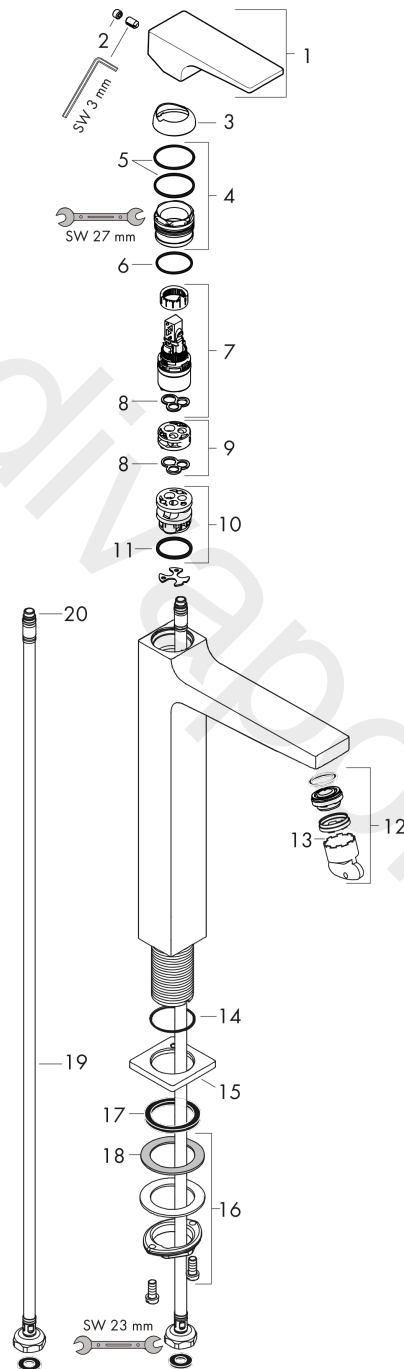

##### product features

- consists of: single lever basin mixer, waste set
- ComfortZone 260
- projection: 204 mm
- spout height: 259 mm
- handle variant: lever handle
- spray type: normal spray
- maximum flow rate at 3 bar: 5 l/min
- ceramic cartridge
- temperature limitation adjustable
- suitable for continuous flow water heaters
- non-closing waste set
- connection type: G 1/2 connections
- connection dimension: DN15

#### Scale drawing

**Metropol**

**Single lever basin mixer 260 with lever handle for wash bowls with waste set**

Finish: **Chrome** Article Number: **32539007**

**Exploded Drawing**

Year of production: >08/20

## Metropol

Single lever basin mixer 260 with lever handle for wash bowls with waste set

Finish: **Chrome** Article Number: **32539007**

### Spare part list

Year of production: >08/20

Pos.	Description	Article Number	Price	PU
1	handle	92995000	£ 79,00	1
2	screw cover	95704000	£ 3,30	1
3	flange	92625000	£ 35,00	1
4	nut	92689000	£ 25,00	1
5	O-ring 27x1,5	92527000	£ 13,30	1
6	O-ring 25x1,5	98146000	£ 3,30	1
7	cartridge, assy	97685000	£ 64,00	1
8	seal	98865000	£ 35,00	1
9	adapter for cartridge	92628000	£ 20,50	1
10	adapter for cartridge	98866000	£ 35,00	1
11	O-ring 23x2	98398000	£ 3,30	1
12	aerator M24x1 (5 l/min)	92996000	£ 35,00	1
13	service tool	95661000	£ 6,10	1
14	O-ring 32x1,5	92936000	£ 3,30	1
15	escutcheon	93048000	£ 43,00	1
16	fixing set (Ø 32)	13961000	£ 25,00	1
17	flat seal	98749000	£ 6,10	1
18	lever collar	97548000	£ 3,30	1
19	connection hose 600 mm M8x0,75 G1/2	92482000	£ 43,00	1
20	O-ring 6,6x1,6	93019000	£ 3,30	1
a	push-open waste set	50100000	£ 78,00	1
b	fixation extension 35 mm	13898000	£ 79,00	1