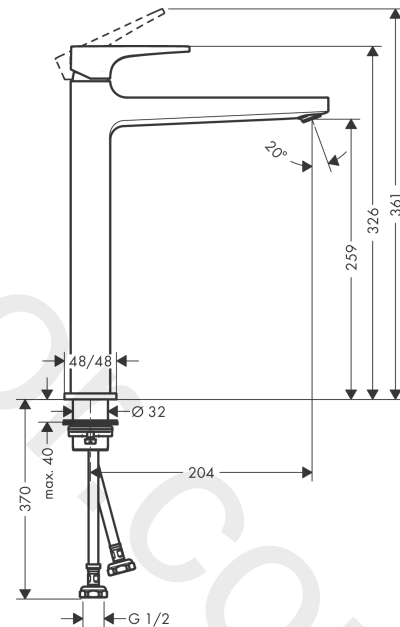

### Single lever basin mixer 260 with lever handle for wash bowls with waste set

Finish: **Chrome** Article Number: **32539007**

##### product features

- consists of: single lever basin mixer, waste set
- ComfortZone 260
- projection: 204 mm
- spout height: 259 mm
- handle variant: lever handle
- spray type: normal spray
- maximum flow rate at 3 bar: 5 l/min
- ceramic cartridge
- temperature limitation adjustable
- suitable for continuous flow water heaters
- non-closing waste set
- connection type: G 1/2 connections
- connection dimension: DN15

#### Scale drawing

**Metropol**

**Single lever basin mixer 260 with lever handle for wash bowls with waste set**

Finish: **Chrome** Article Number: **32539007**

**Exploded Drawing**

Year of production: >08/20

### Spare part list

Year of production: >08/20

Pos.	Description	Article Number	Price	PU
1	handle	92995000	£ 79,00	1
2	screw cover	95704000	£ 3,30	1
3	flange	92625000	£ 35,00	1
4	nut	92689000	£ 25,00	1
5	O-ring 27x1,5	92527000	£ 13,30	1
6	O-ring 25x1,5	98146000	£ 3,30	1
7	cartridge, assy	97685000	£ 64,00	1
8	seal	98865000	£ 35,00	1
9	adapter for cartridge	92628000	£ 20,50	1
10	adapter for cartridge	98866000	£ 35,00	1
11	O-ring 23x2	98398000	£ 3,30	1
12	aerator M24x1 (5 l/min)	92996000	£ 35,00	1
13	service tool	95661000	£ 6,10	1
14	O-ring 32x1,5	92936000	£ 3,30	1
15	escutcheon	93048000	£ 43,00	1
16	fixing set (Ø 32)	13961000	£ 25,00	1
17	flat seal	98749000	£ 6,10	1
18	lever collar	97548000	£ 3,30	1
19	connection hose 600 mm M8x0,75 G1/2	92482000	£ 43,00	1
20	O-ring 6,6x1,6	93019000	£ 3,30	1
a	push-open waste set	50100000	£ 78,00	1
b	fixation extension 35 mm	13898000	£ 79,00	1