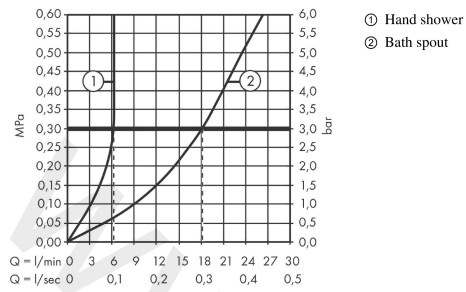

Metropol

Single lever bath mixer floor-standing with lever handle 2 ticks

Finish: **Matt White** Article Number: **32536709**

Description

product features

- consists of: single lever bath mixer floor standing, baton hand shower, shower hose, shower holder
- 2 functions
- projection: 235 mm
- spray type mixer: normal spray
- spray type hand shower: Rain, MonoRain
- maximum flow rate at 3 bar: 18 l/min
- flow rate for bath spout at 3 bar: 18 l/min
- flow rate of hand shower at 3 bar: 6 l/min
- ceramic cartridge
- temperature limitation adjustable
- diverter with automatic resetting
- non-return valve
- connection dimension: DN15
- connection type: basic set
- deck mounted
- min. operating pressure: 1 bar
- max. operating pressure: 10 bar
- no additional maintenance opening required

Technology

Product image

Scale drawing

Metropol
Single lever bath mixer floor-standing with lever handle 2 ticks
 Finish: **Matt White** Article Number: **32536709**

Flowchart

www.divapor.com

Metropol
Single lever bath mixer floor-standing with lever handle 2 ticks
 Finish: **Matt White** Article Number: **32536709**