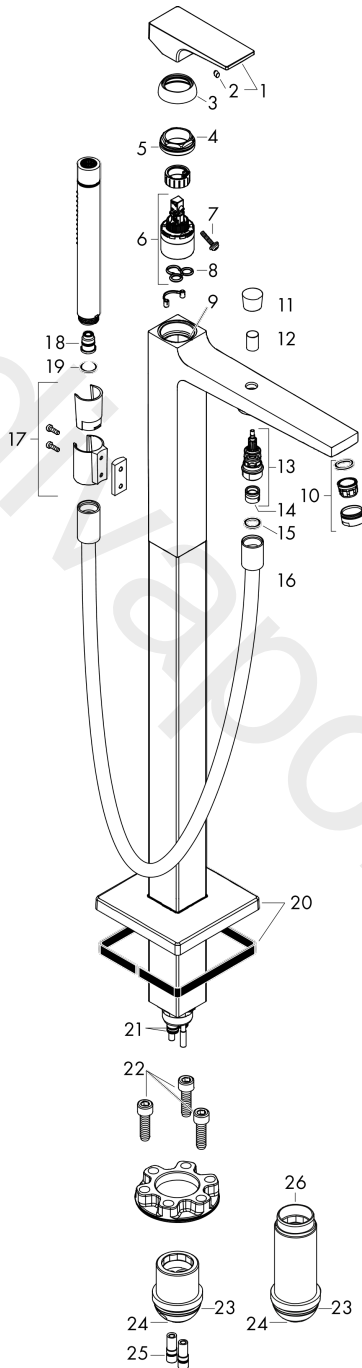

Metropol

Single lever bath mixer floor-standing with lever handle 2 ticks

Finish: **Matt White** Article Number: **32536709**

Description

product features

- consists of: single lever bath mixer floor standing, baton hand shower, shower hose, shower holder
- 2 functions
- projection: 235 mm
- spray type mixer: normal spray
- spray type hand shower: Rain, MonoRain
- maximum flow rate at 3 bar: 18 l/min
- flow rate for bath spout at 3 bar: 18 l/min
- flow rate of hand shower at 3 bar: 6 l/min
- ceramic cartridge
- temperature limitation adjustable
- diverter with automatic resetting
- non-return valve
- connection dimension: DN15
- connection type: basic set
- deck mounted
- min. operating pressure: 1 bar
- max. operating pressure: 10 bar
- no additional maintenance opening required

Exploded Drawing

Year of production: >04/20

Metropol**Single lever bath mixer floor-standing with lever handle 2 ticks**Finish: **Matt White** Article Number: **32536709****Spare part list**

Year of production: >04/20

Pos.	Description	Article Number	Price	PU
1	handle	93075700	£ 96,00	1
2	screw cover	96338000	£ 3,30	1
3	flange	97406700	£ 33,00	1
4	nut	97209000	£ 16,10	1
5	O-Ring 32x2	98193000	£ 3,30	1
6	cartridge, assy	95646000	£ 96,00	1
7	locking screw for handle	95140000	£ 6,10	1
8	seal	95008000	£ 9,00	1
9	O-ring 35x2	92604000	£ 6,10	1
10	aerator M24x1 (30 l/min)	96512700	£ 25,00	1
11	diverter knob	95284700	£ 64,00	1
12	sleeve	97979700	£ 51,00	1
13	selector	97978019	-	1
14	non return valve	95332000	£ 9,00	1
15	seal	98058000	£ 3,30	1
16	shower hose 1,25 m	28282700	£ 93,84	1
17	shower holder, assy	96295700	£ 51,00	1
18	back flow preventor cartridge	93339009	£ 20,50	1
19	filter packing	94246000	£ 3,30	1
20	escutcheon	93245700	£ 96,00	1
21	O-ring 9x1,5	98117000	£ 3,30	1
22	hexagon socket screw M10x35	97670000	£ 16,10	1
23	O-ring 44x2,5	98162000	£ 3,30	1
24	O-ring 29x3	98371000	£ 6,10	1
25	O-ring 7x2	98419000	£ 3,30	1
26	extension set 60 mm	97686000	£ 320,00	1