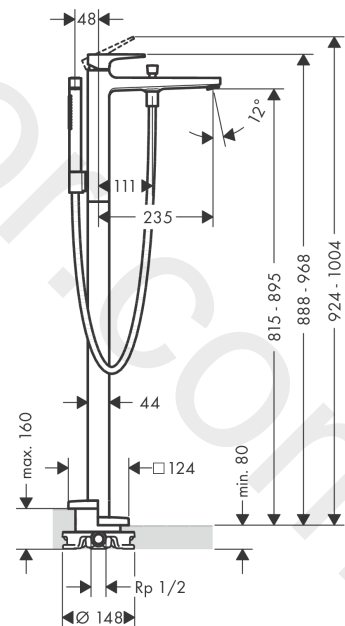

Metropol

Single lever bath mixer floor-standing with lever handle 2 ticks

Finish: **Matt White** Article Number: **32536709**

Description

product features

- consists of: single lever bath mixer floor standing, baton hand shower, shower hose, shower holder
- 2 functions
- projection: 235 mm
- spray type mixer: normal spray
- spray type hand shower: Rain, MonoRain
- maximum flow rate at 3 bar: 18 l/min
- flow rate for bath spout at 3 bar: 18 l/min
- flow rate of hand shower at 3 bar: 6 l/min
- ceramic cartridge
- temperature limitation adjustable
- diverter with automatic resetting
- non-return valve
- connection dimension: DN15
- connection type: basic set
- deck mounted
- min. operating pressure: 1 bar
- max. operating pressure: 10 bar
- no additional maintenance opening required

Technology

Product image

Scale drawing