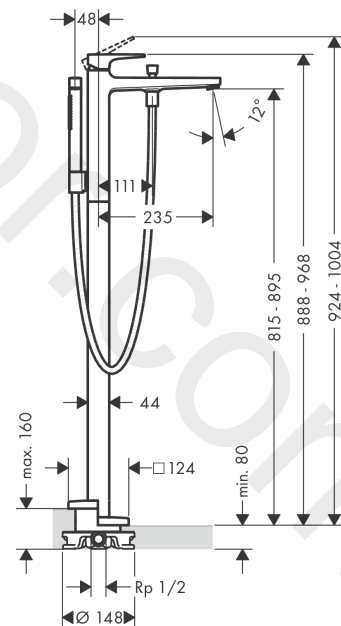

Metropol

Single lever bath mixer floor-standing with lever handle 2 ticks

Finish: **Brushed Black Chrome** Article Number: **32536349**

Description

product features

- consists of: single lever bath mixer floor standing, baton hand shower, shower hose, shower holder
- 2 functions
- projection: 235 mm
- spray type mixer: normal spray
- spray type hand shower: Rain, MonoRain
- maximum flow rate at 3 bar: 18 l/min
- flow rate for bath spout at 3 bar: 18 l/min
- flow rate of hand shower at 3 bar: 6 l/min
- ceramic cartridge
- temperature limitation adjustable
- diverter with automatic resetting
- non-return valve
- connection dimension: DN15
- connection type: basic set
- deck mounted
- min. operating pressure: 1 bar
- max. operating pressure: 10 bar
- no additional maintenance opening required

Technology

Product image

Scale drawing