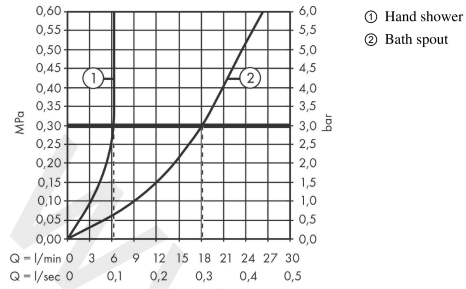

#### Scale drawing

**Metropol**

**Single lever bath mixer floor-standing with lever handle 2 ticks**

Finish: **Brushed Black Chrome** Article Number: **32536349**

**Flowchart**

www.divapor.com

**Metropol**  
**Single lever bath mixer floor-standing with lever handle 2 ticks**  
 Finish: **Brushed Black Chrome** Article Number: **32536349**