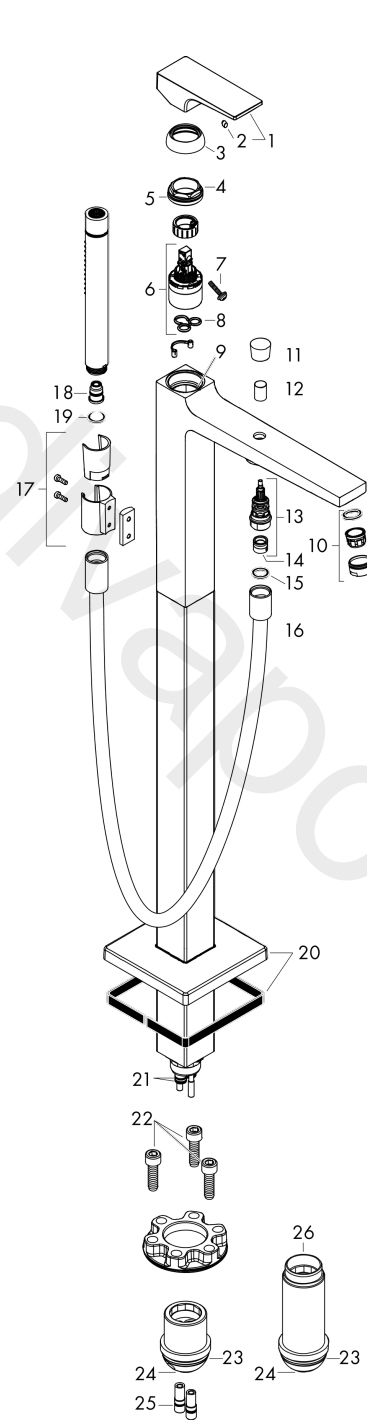

Metropol
Single lever bath mixer floor-standing with lever handle 2 ticks
Finish: **Brushed Black Chrome** Article Number: **32536349**

Exploded Drawing

Year of production: >04/20

Metropol

Single lever bath mixer floor-standing with lever handle 2 ticks

Finish: **Brushed Black Chrome** Article Number: **32536349**

Spare part list

Year of production: >04/20

Pos.	Description	Article Number	Price	PU
1	handle	93075340	£ 96,00	1
2	screw cover	96338000	£ 3,30	1
3	flange	97406340	-	1
4	nut	97209000	£ 16,10	1
5	O-Ring 32x2	98193000	£ 3,30	1
6	cartridge, assy	95646000	£ 96,00	1
7	locking screw for handle	95140000	£ 6,10	1
8	seal	95008000	£ 9,00	1
9	O-ring 35x2	92604000	£ 6,10	1
10	aerator M24x1 (30 l/min)	96512340	£ 25,00	1
11	diverter knob	95284340	£ 64,00	1
12	sleeve	97979340	£ 25,00	1
13	selector	97978019	-	1
14	non return valve	95332000	£ 9,00	1
15	seal	98058000	£ 3,30	1
16	shower hose 1,25 m	28282340	£ 100,44	1
17	shower holder, assy	96295340	£ 51,00	1
18	back flow preventor cartridge	93339009	£ 20,50	1
19	filter packing	94246000	£ 3,30	1
20	escutcheon	93245340	£ 96,00	1
21	O-ring 9x1,5	98117000	£ 3,30	1
22	hexagon socket screw M10x35	97670000	£ 16,10	1
23	O-ring 44x2,5	98162000	£ 3,30	1
24	O-ring 29x3	98371000	£ 6,10	1
25	O-ring 7x2	98419000	£ 3,30	1
26	extension set 60 mm	97686000	£ 320,00	1