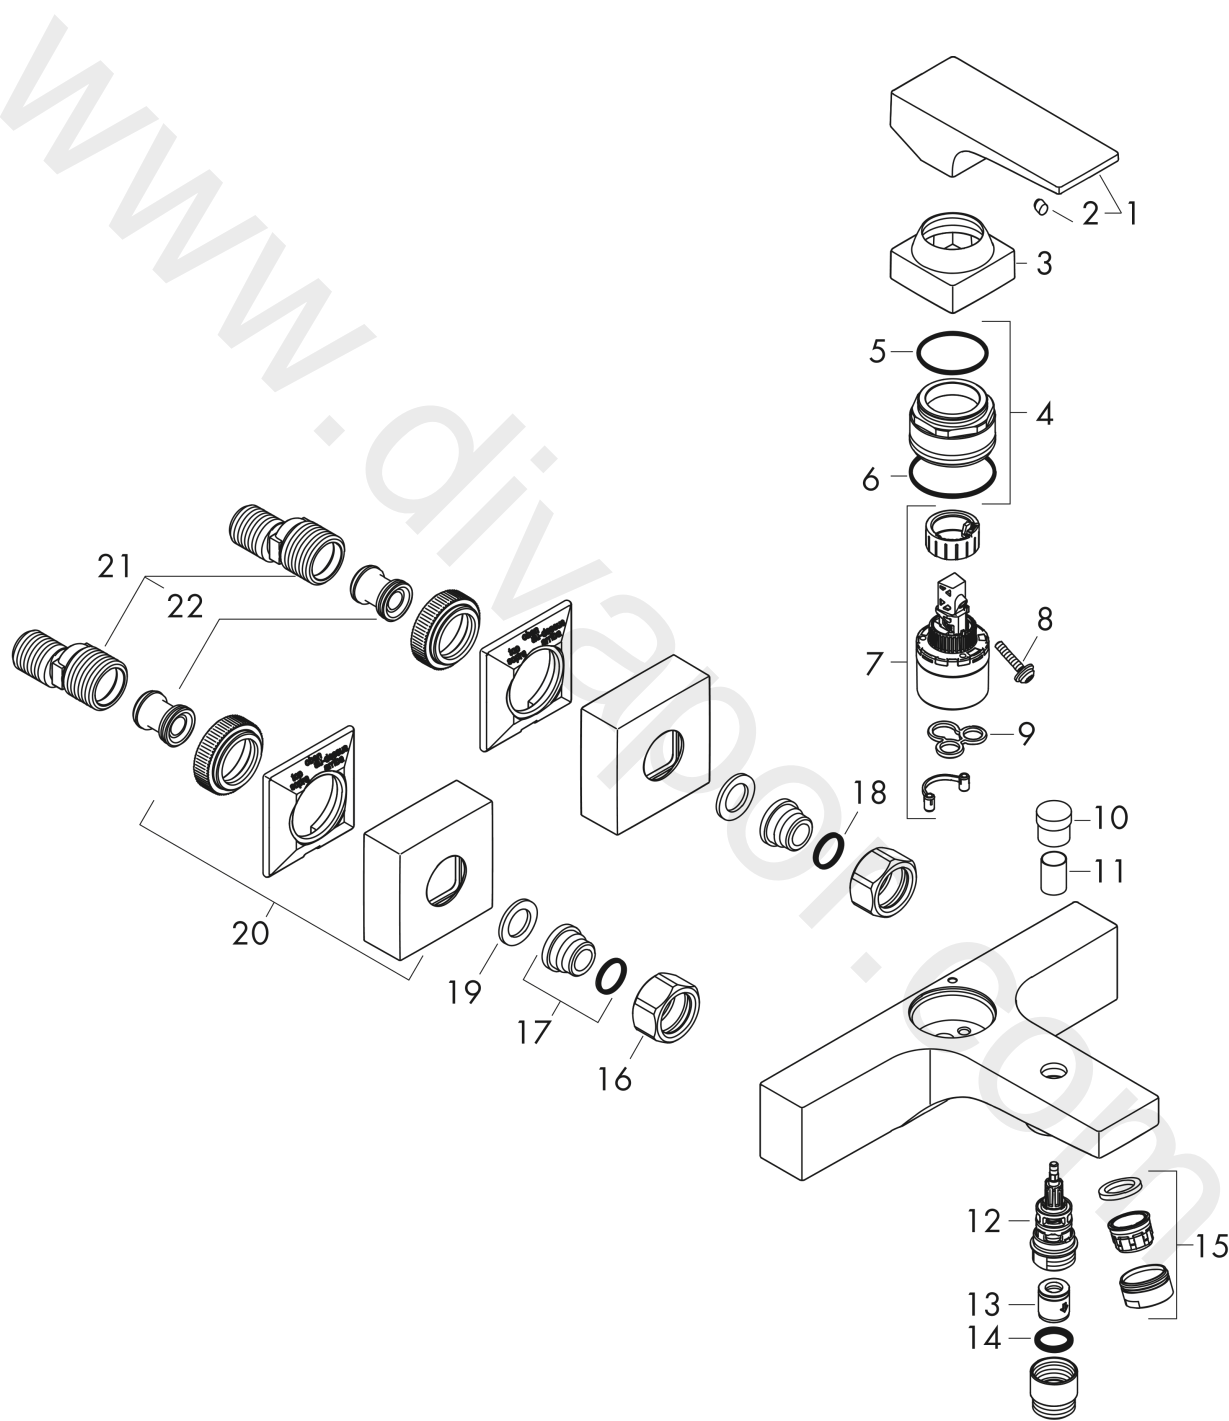

Metropol

Single lever bath mixer for exposed installation with lever handle 3 ticks

Finish: **Matt Black** Article Number: **32535679**

Description

product features

- 2 functions
- projection: 180 mm
- centre distance: 150 ± 12 mm
- ceramic cartridge
- temperature limitation adjustable
- diverter with automatic resetting
- protected against backflow, according to DIN EN 1717
- with silencer
- suitable for continuous flow water heaters
- connection dimension: DN15
- connection type: s-shaped connections
- wall-mounted
- min. operating pressure: 1 bar
- max. operating pressure: 10 bar

Technology

Product image

Scale drawing

Metropol

Single lever bath mixer for exposed installation with lever handle 3 ticks

Finish: **Matt Black** Article Number: **32535679**

Flowchart

Metropol

Single lever bath mixer for exposed installation with lever handle 3 ticks

Finish: **Matt Black** Article Number: **32535679**

Exploded Drawing

Year of production: >04/20

Metropol**Single lever bath mixer for exposed installation with lever handle 3 ticks**Finish: **Matt Black** Article Number: **32535679****Spare part list**

Year of production: >04/20

Pos.	Description	Article Number	Price	PU
1	handle	93075670	£ 96,00	1
2	screw cover	96338000	£ 3,30	1
3	flange	93078670	£ 33,00	1
4	nut	93079000	£ 64,00	1
5	O-ring 30x1,5	98433000	£ 3,30	1
6	O-ring 33x1,5	98164000	£ 3,30	1
7	cartridge, assy	95646000	£ 96,00	1
8	locking screw for handle	95140000	£ 6,10	1
9	seal	95008000	£ 9,00	1
10	diverter knob	97981670	£ 33,00	1
11	sleeve	97979670	£ 25,00	1
12	selector	97978029	-	1
13	non return valve	92622000	£ 25,00	1
14	O-Ring 14x2,5	98189000	£ 3,30	1
15	aerator M24x1 (30 l/min)	96512670	£ 25,00	1
16	set of nuts	96157670	£ 51,00	1
17	connecting thread	97220000	£ 16,10	1
18	O-ring 15x2	98163000	£ 3,30	1
19	filter packing	96922000	£ 9,00	1
20	escutcheon	93077670	£ 76,00	1
21	set of S-unions (±12 mm)	94140000	£ 51,00	1
22	noise reduction	96429000	£ 6,10	1