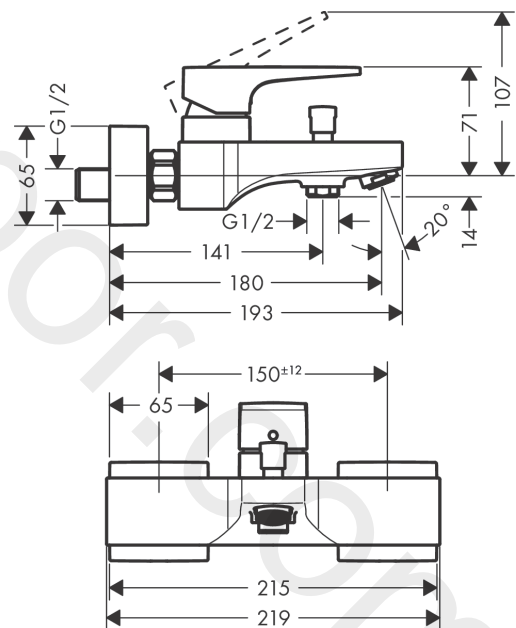

Metropol

Single lever bath mixer for exposed installation with lever handle 3 ticks

Finish: **Matt Black** Article Number: **32535679**

Description

product features

- 2 functions
- projection: 180 mm
- centre distance: 150 ± 12 mm
- ceramic cartridge
- temperature limitation adjustable
- diverter with automatic resetting
- protected against backflow, according to DIN EN 1717
- with silencer
- suitable for continuous flow water heaters
- connection dimension: DN15
- connection type: s-shaped connections
- wall-mounted
- min. operating pressure: 1 bar
- max. operating pressure: 10 bar

Technology

Product image

Scale drawing

Metropol

Single lever bath mixer for exposed installation with lever handle 3 ticks

Finish: **Matt Black** Article Number: **32535679**

Flowchart

Metropol

Single lever bath mixer for exposed installation with lever handle 3 ticks

Finish: **Matt Black** Article Number: **32535679**

Exploded Drawing

Year of production: >04/20

Metropol**Single lever bath mixer for exposed installation with lever handle 3 ticks**Finish: **Matt Black** Article Number: **32535679****Spare part list**

Year of production: >04/20

Pos.	Description	Article Number	Price	PU
1	handle	93075670	£ 96,00	1
2	screw cover	96338000	£ 3,30	1
3	flange	93078670	£ 33,00	1
4	nut	93079000	£ 64,00	1
5	O-ring 30x1,5	98433000	£ 3,30	1
6	O-ring 33x1,5	98164000	£ 3,30	1
7	cartridge, assy	95646000	£ 96,00	1
8	locking screw for handle	95140000	£ 6,10	1
9	seal	95008000	£ 9,00	1
10	diverter knob	97981670	£ 33,00	1
11	sleeve	97979670	£ 25,00	1
12	selector	97978029	-	1
13	non return valve	92622000	£ 25,00	1
14	O-Ring 14x2,5	98189000	£ 3,30	1
15	aerator M24x1 (30 l/min)	96512670	£ 25,00	1
16	set of nuts	96157670	£ 51,00	1
17	connecting thread	97220000	£ 16,10	1
18	O-ring 15x2	98163000	£ 3,30	1
19	filter packing	96922000	£ 9,00	1
20	escutcheon	93077670	£ 76,00	1
21	set of S-unions (±12 mm)	94140000	£ 51,00	1
22	noise reduction	96429000	£ 6,10	1