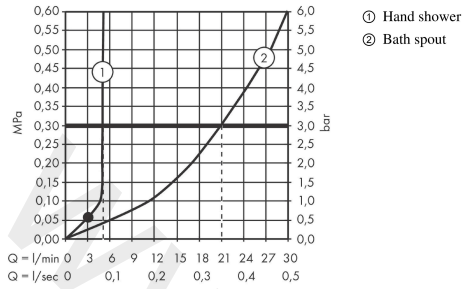

Metropol

Single lever bath mixer for exposed installation with lever handle 3 ticks

Finish: **Matt Black** Article Number: **32535679**

Description

product features

- 2 functions
- projection: 180 mm
- centre distance: 150 ± 12 mm
- ceramic cartridge
- temperature limitation adjustable
- diverter with automatic resetting
- protected against backflow, according to DIN EN 1717
- with silencer
- suitable for continuous flow water heaters
- connection dimension: DN15
- connection type: s-shaped connections
- wall-mounted
- min. operating pressure: 1 bar
- max. operating pressure: 10 bar

Technology

Product image

Scale drawing

Metropol

Single lever bath mixer for exposed installation with lever handle 3 ticks

Finish: **Matt Black** Article Number: **32535679**

Flowchart

Metropol