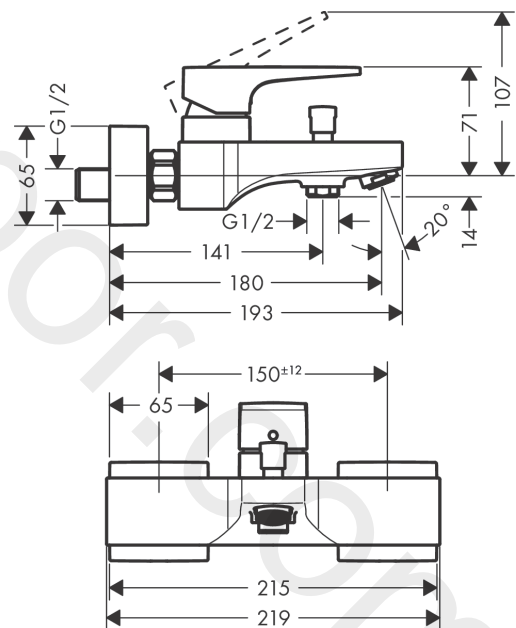

Metropol

Single lever bath mixer for exposed installation with lever handle 3 ticks

Finish: **Brushed Black Chrome** Article Number: **32535349**

Description

product features

- 2 functions
- projection: 180 mm
- centre distance: 150 ± 12 mm
- ceramic cartridge
- temperature limitation adjustable
- diverter with automatic resetting
- protected against backflow, according to DIN EN 1717
- with silencer
- suitable for continuous flow water heaters
- connection dimension: DN15
- connection type: s-shaped connections
- wall-mounted
- min. operating pressure: 1 bar
- max. operating pressure: 10 bar

Technology

Product image

Scale drawing

Metropol

Single lever bath mixer for exposed installation with lever handle 3 ticks

Finish: **Brushed Black Chrome** Article Number: **32535349**

Flowchart

Metropol

Single lever bath mixer for exposed installation with lever handle 3 ticks

Finish: **Brushed Black Chrome** Article Number: **32535349**

Exploded Drawing

Year of production: >04/20

Metropol

Single lever bath mixer for exposed installation with lever handle 3 ticks

Finish: **Brushed Black Chrome** Article Number: **32535349**

Spare part list

Year of production: >04/20

Pos.	Description	Article Number	Price	PU
1	handle	93075340	£ 96,00	1
2	screw cover	96338000	£ 3,30	1
3	flange	93078340	£ 33,00	1
4	nut	93079000	£ 64,00	1
5	O-ring 30x1,5	98433000	£ 3,30	1
6	O-ring 33x1,5	98164000	£ 3,30	1
7	cartridge, assy	95646000	£ 96,00	1
8	locking screw for handle	95140000	£ 6,10	1
9	seal	95008000	£ 9,00	1
10	diverter knob	97981340	£ 33,00	1
11	sleeve	97979340	£ 25,00	1
12	selector	97978029	-	1
13	non return valve	92622000	£ 25,00	1
14	O-Ring 14x2,5	98189000	£ 3,30	1
15	aerator M24x1 (30 l/min)	96512340	£ 25,00	1
16	set of nuts	96157340	£ 51,00	1
17	connecting thread	97220000	£ 16,10	1
18	O-ring 15x2	98163000	£ 3,30	1
19	filter packing	96922000	£ 9,00	1
20	escutcheon	93077340	£ 76,00	1
21	set of S-unions (±12 mm)	94140000	£ 51,00	1
22	noise reduction	96429000	£ 6,10	1