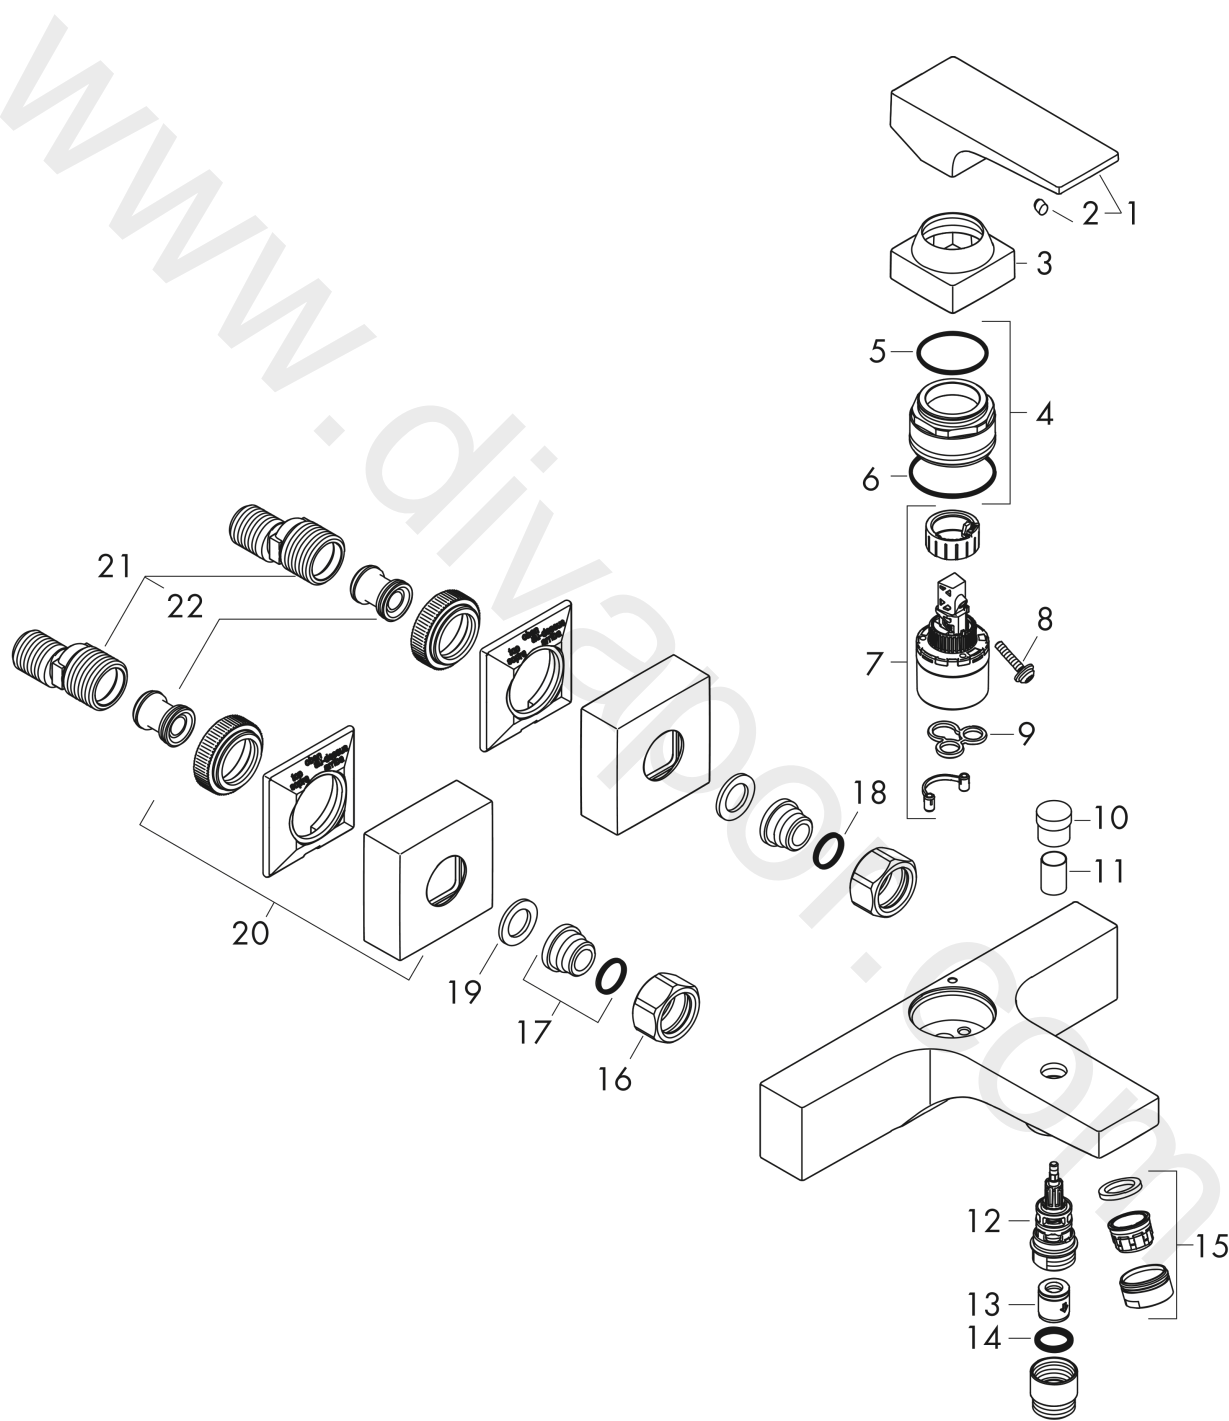

Metropol

Single lever bath mixer for exposed installation with lever handle 3 ticks

Finish: **Brushed Black Chrome** Article Number: **32535349**

Description

product features

- 2 functions
- projection: 180 mm
- centre distance: 150 ± 12 mm
- ceramic cartridge
- temperature limitation adjustable
- diverter with automatic resetting
- protected against backflow, according to DIN EN 1717
- with silencer
- suitable for continuous flow water heaters
- connection dimension: DN15
- connection type: s-shaped connections
- wall-mounted
- min. operating pressure: 1 bar
- max. operating pressure: 10 bar

Technology

Product image

Scale drawing

Metropol

Single lever bath mixer for exposed installation with lever handle 3 ticks

Finish: **Brushed Black Chrome** Article Number: **32535349**

Flowchart

Metropol

Single lever bath mixer for exposed installation with lever handle 3 ticks

Finish: **Brushed Black Chrome** Article Number: **32535349**

Exploded Drawing

Year of production: >04/20

Metropol

Single lever bath mixer for exposed installation with lever handle 3 ticks

Finish: **Brushed Black Chrome** Article Number: **32535349**

Spare part list

Year of production: >04/20

Pos.	Description	Article Number	Price	PU
1	handle	93075340	£ 96,00	1
2	screw cover	96338000	£ 3,30	1
3	flange	93078340	£ 33,00	1
4	nut	93079000	£ 64,00	1
5	O-ring 30x1,5	98433000	£ 3,30	1
6	O-ring 33x1,5	98164000	£ 3,30	1
7	cartridge, assy	95646000	£ 96,00	1
8	locking screw for handle	95140000	£ 6,10	1
9	seal	95008000	£ 9,00	1
10	diverter knob	97981340	£ 33,00	1
11	sleeve	97979340	£ 25,00	1
12	selector	97978029	-	1
13	non return valve	92622000	£ 25,00	1
14	O-Ring 14x2,5	98189000	£ 3,30	1
15	aerator M24x1 (30 l/min)	96512340	£ 25,00	1
16	set of nuts	96157340	£ 51,00	1
17	connecting thread	97220000	£ 16,10	1
18	O-ring 15x2	98163000	£ 3,30	1
19	filter packing	96922000	£ 9,00	1
20	escutcheon	93077340	£ 76,00	1
21	set of S-unions (±12 mm)	94140000	£ 51,00	1
22	noise reduction	96429000	£ 6,10	1