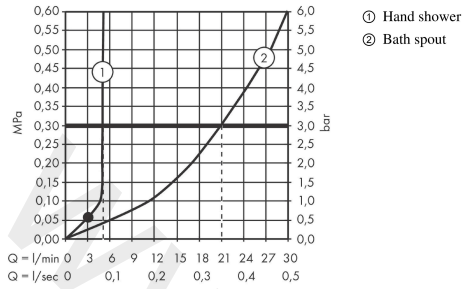

Metropol

Single lever bath mixer for exposed installation with lever handle 3 ticks

Finish: **Brushed Black Chrome** Article Number: **32535349**

Description

product features

- 2 functions
- projection: 180 mm
- centre distance: 150 ± 12 mm
- ceramic cartridge
- temperature limitation adjustable
- diverter with automatic resetting
- protected against backflow, according to DIN EN 1717
- with silencer
- suitable for continuous flow water heaters
- connection dimension: DN15
- connection type: s-shaped connections
- wall-mounted
- min. operating pressure: 1 bar
- max. operating pressure: 10 bar

Technology

Product image

Scale drawing

Metropol

Single lever bath mixer for exposed installation with lever handle 3 ticks

Finish: **Brushed Black Chrome** Article Number: **32535349**

Flowchart

Metropol